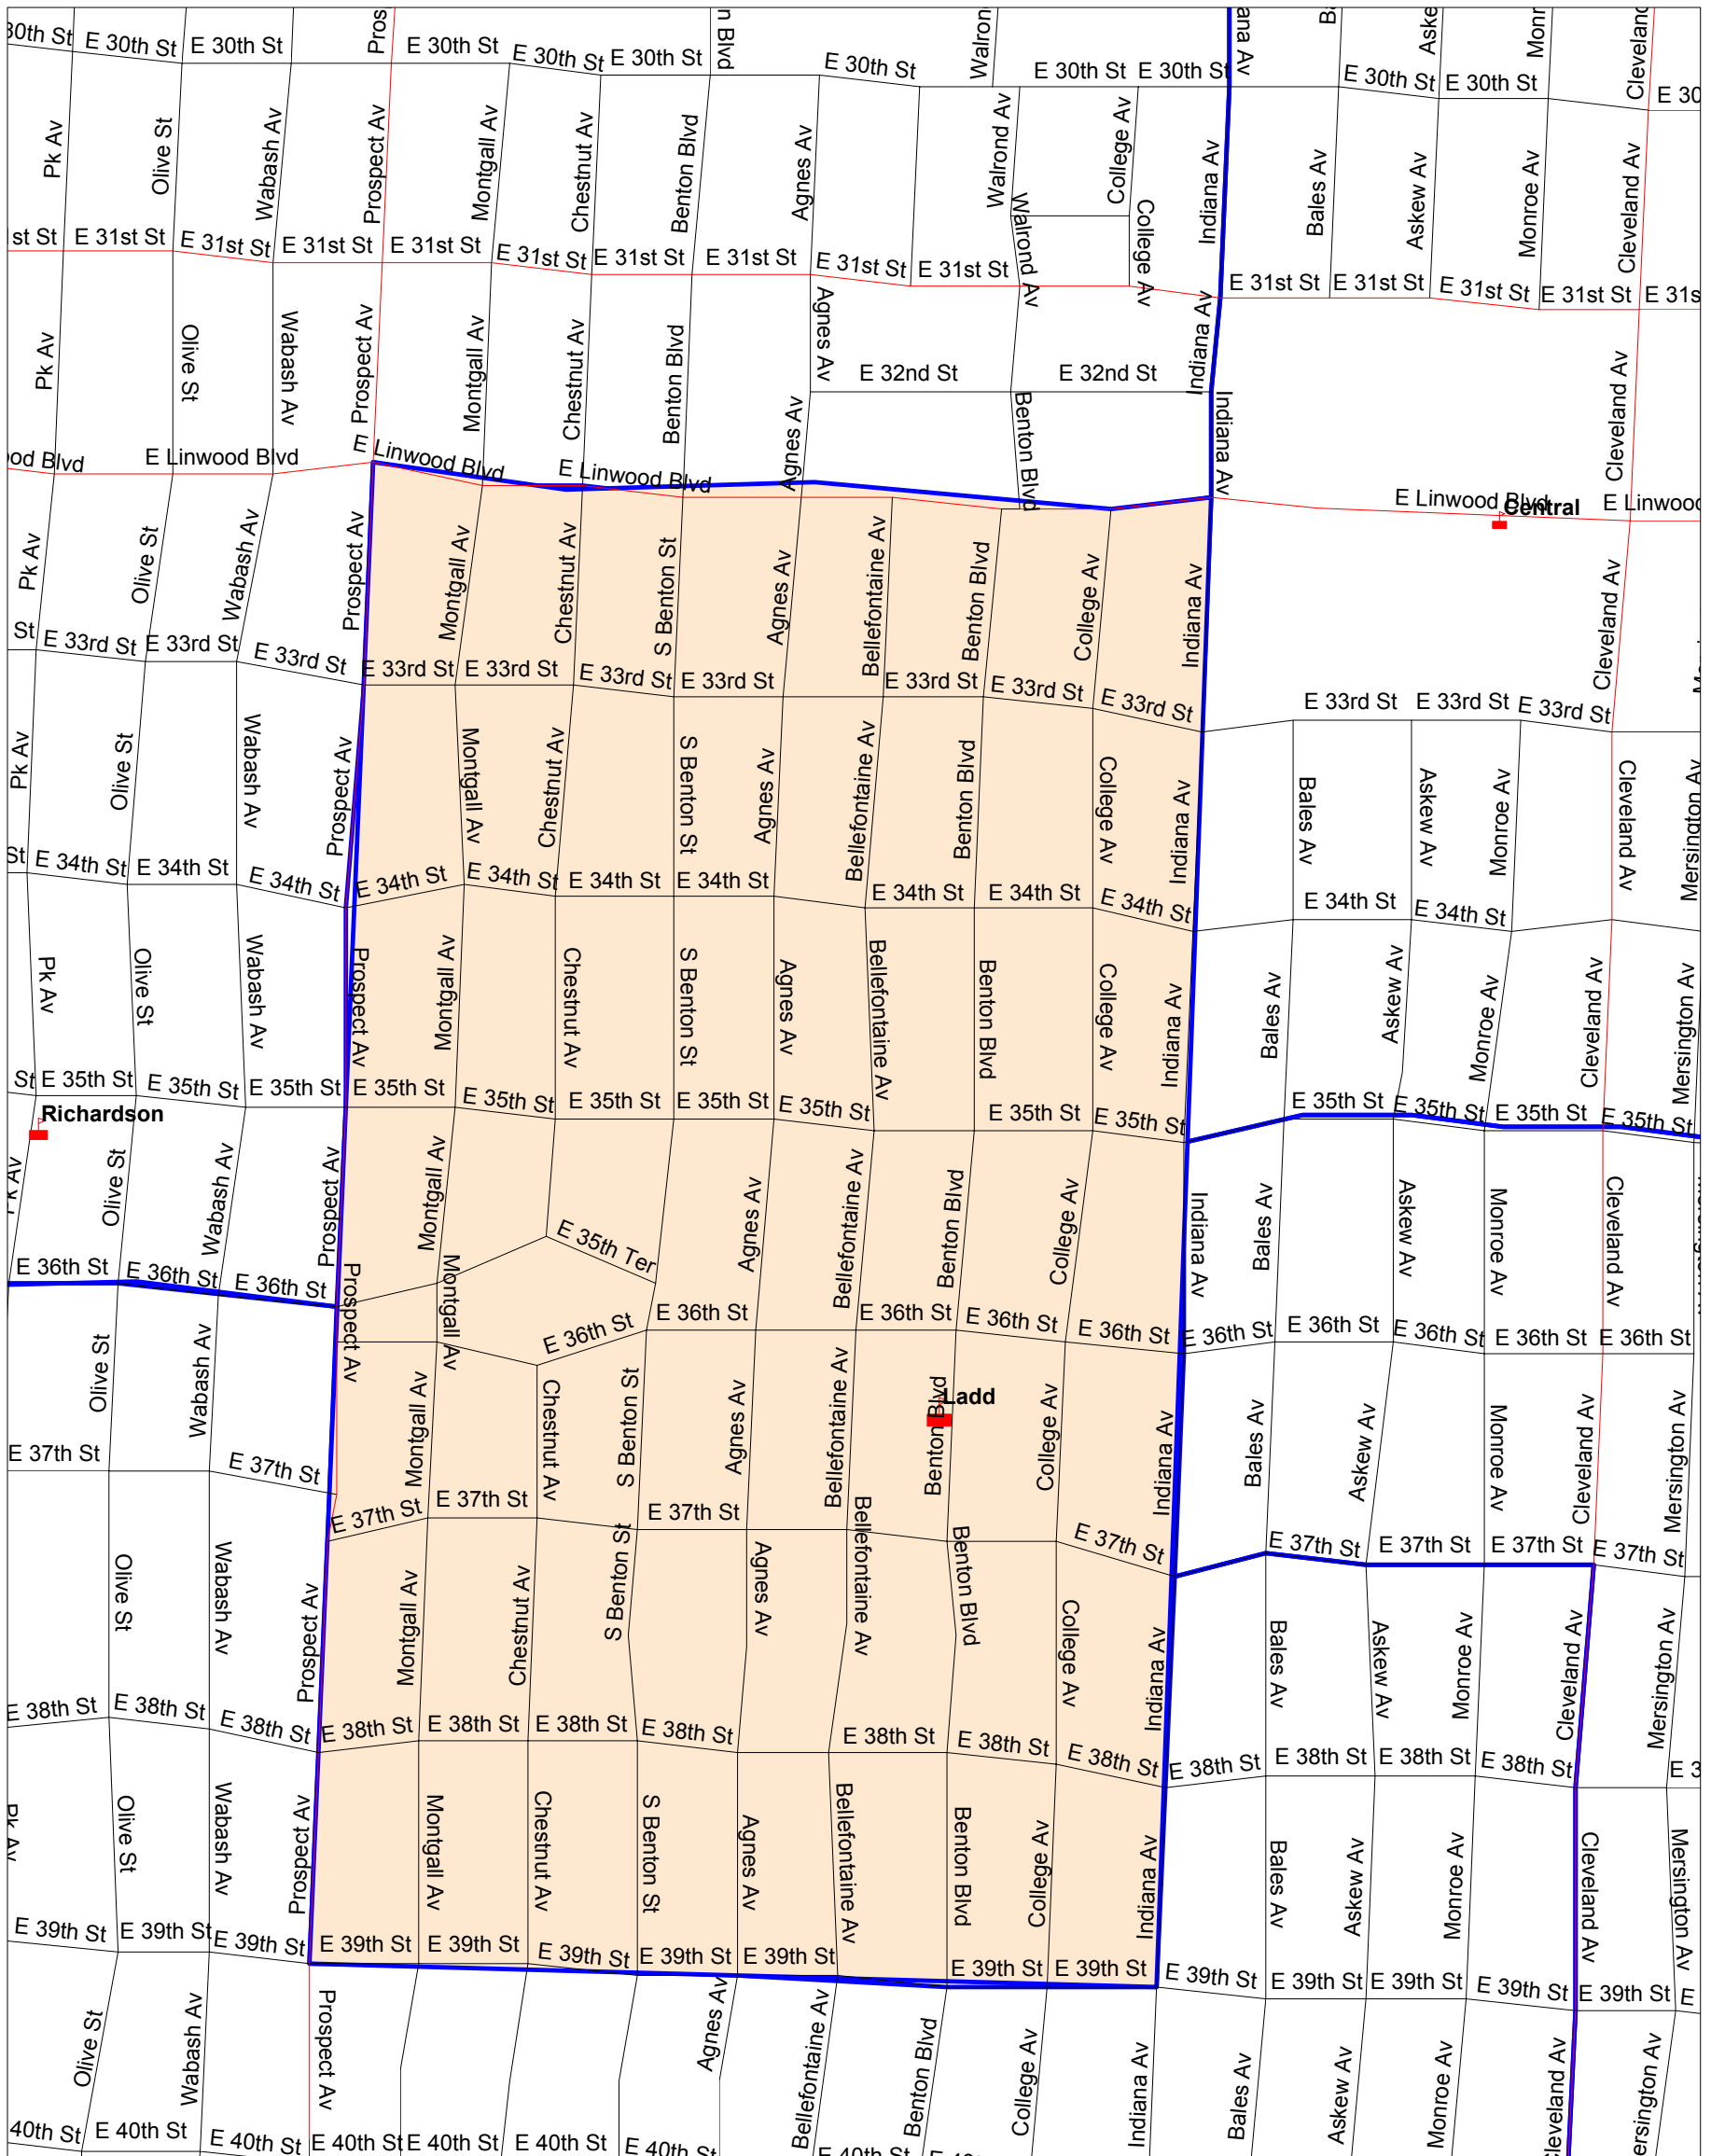

Kansas City Missouri School District

Ladd K-8 Boundary

LADD ELEMENTARY SCHOOL BOUNDARY

Starting at 39th St & Prospect Ave, north on Prospect to Linwood Blvd, east on Linwood Blvd to Indiana Ave, south on Indiana to 39th St, west on 39th St to Prospect Ave.