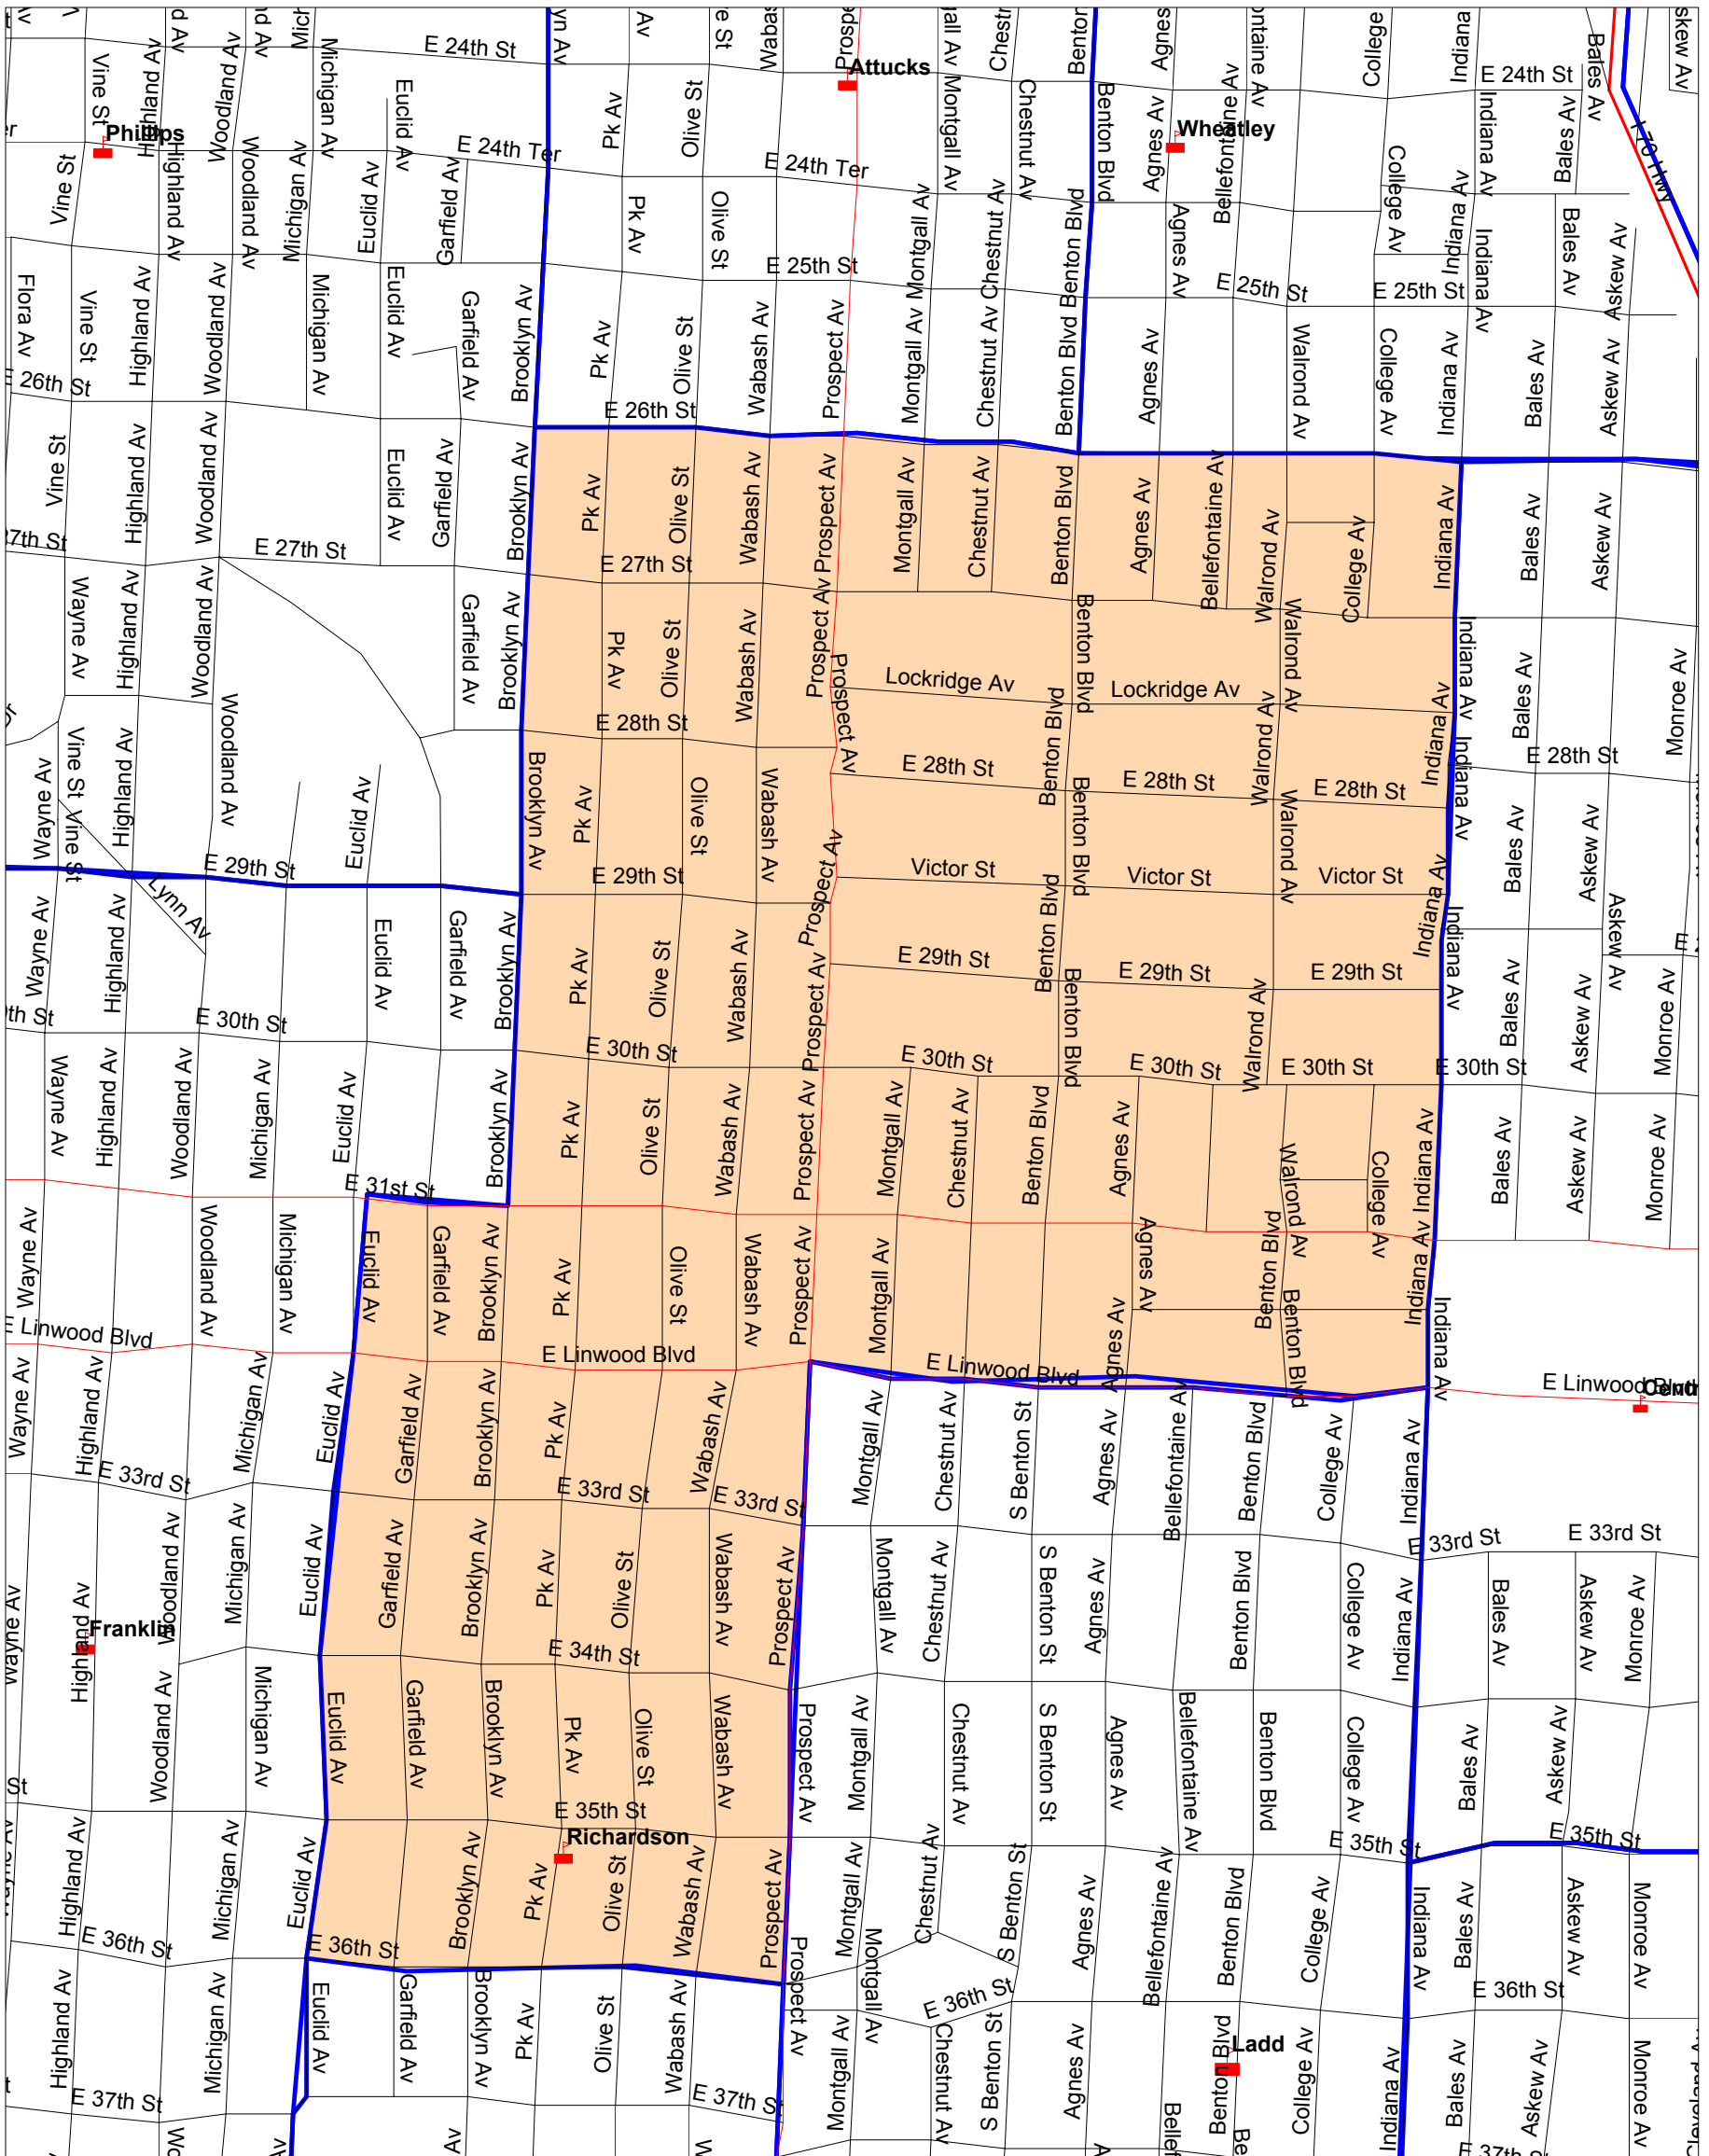

# Kansas City Missouri School District

## Richardson K-8 Boundary

**RICHARDSON ELEMENTARY SCHOOL BOUNDARY**

Starting at 36th St & Euclid Ave, north on Euclid Ave to 31st St, east on 31st St to Brooklyn Ave, north on Brooklyn Ave to 26th St, east on 26th St to Indiana Ave, south on Indiana Ave to Linwood Ave, west on Linwood Ave to Prospect, south on Prospect Ave to 36th St, west on 36th St to Euclid Ave.