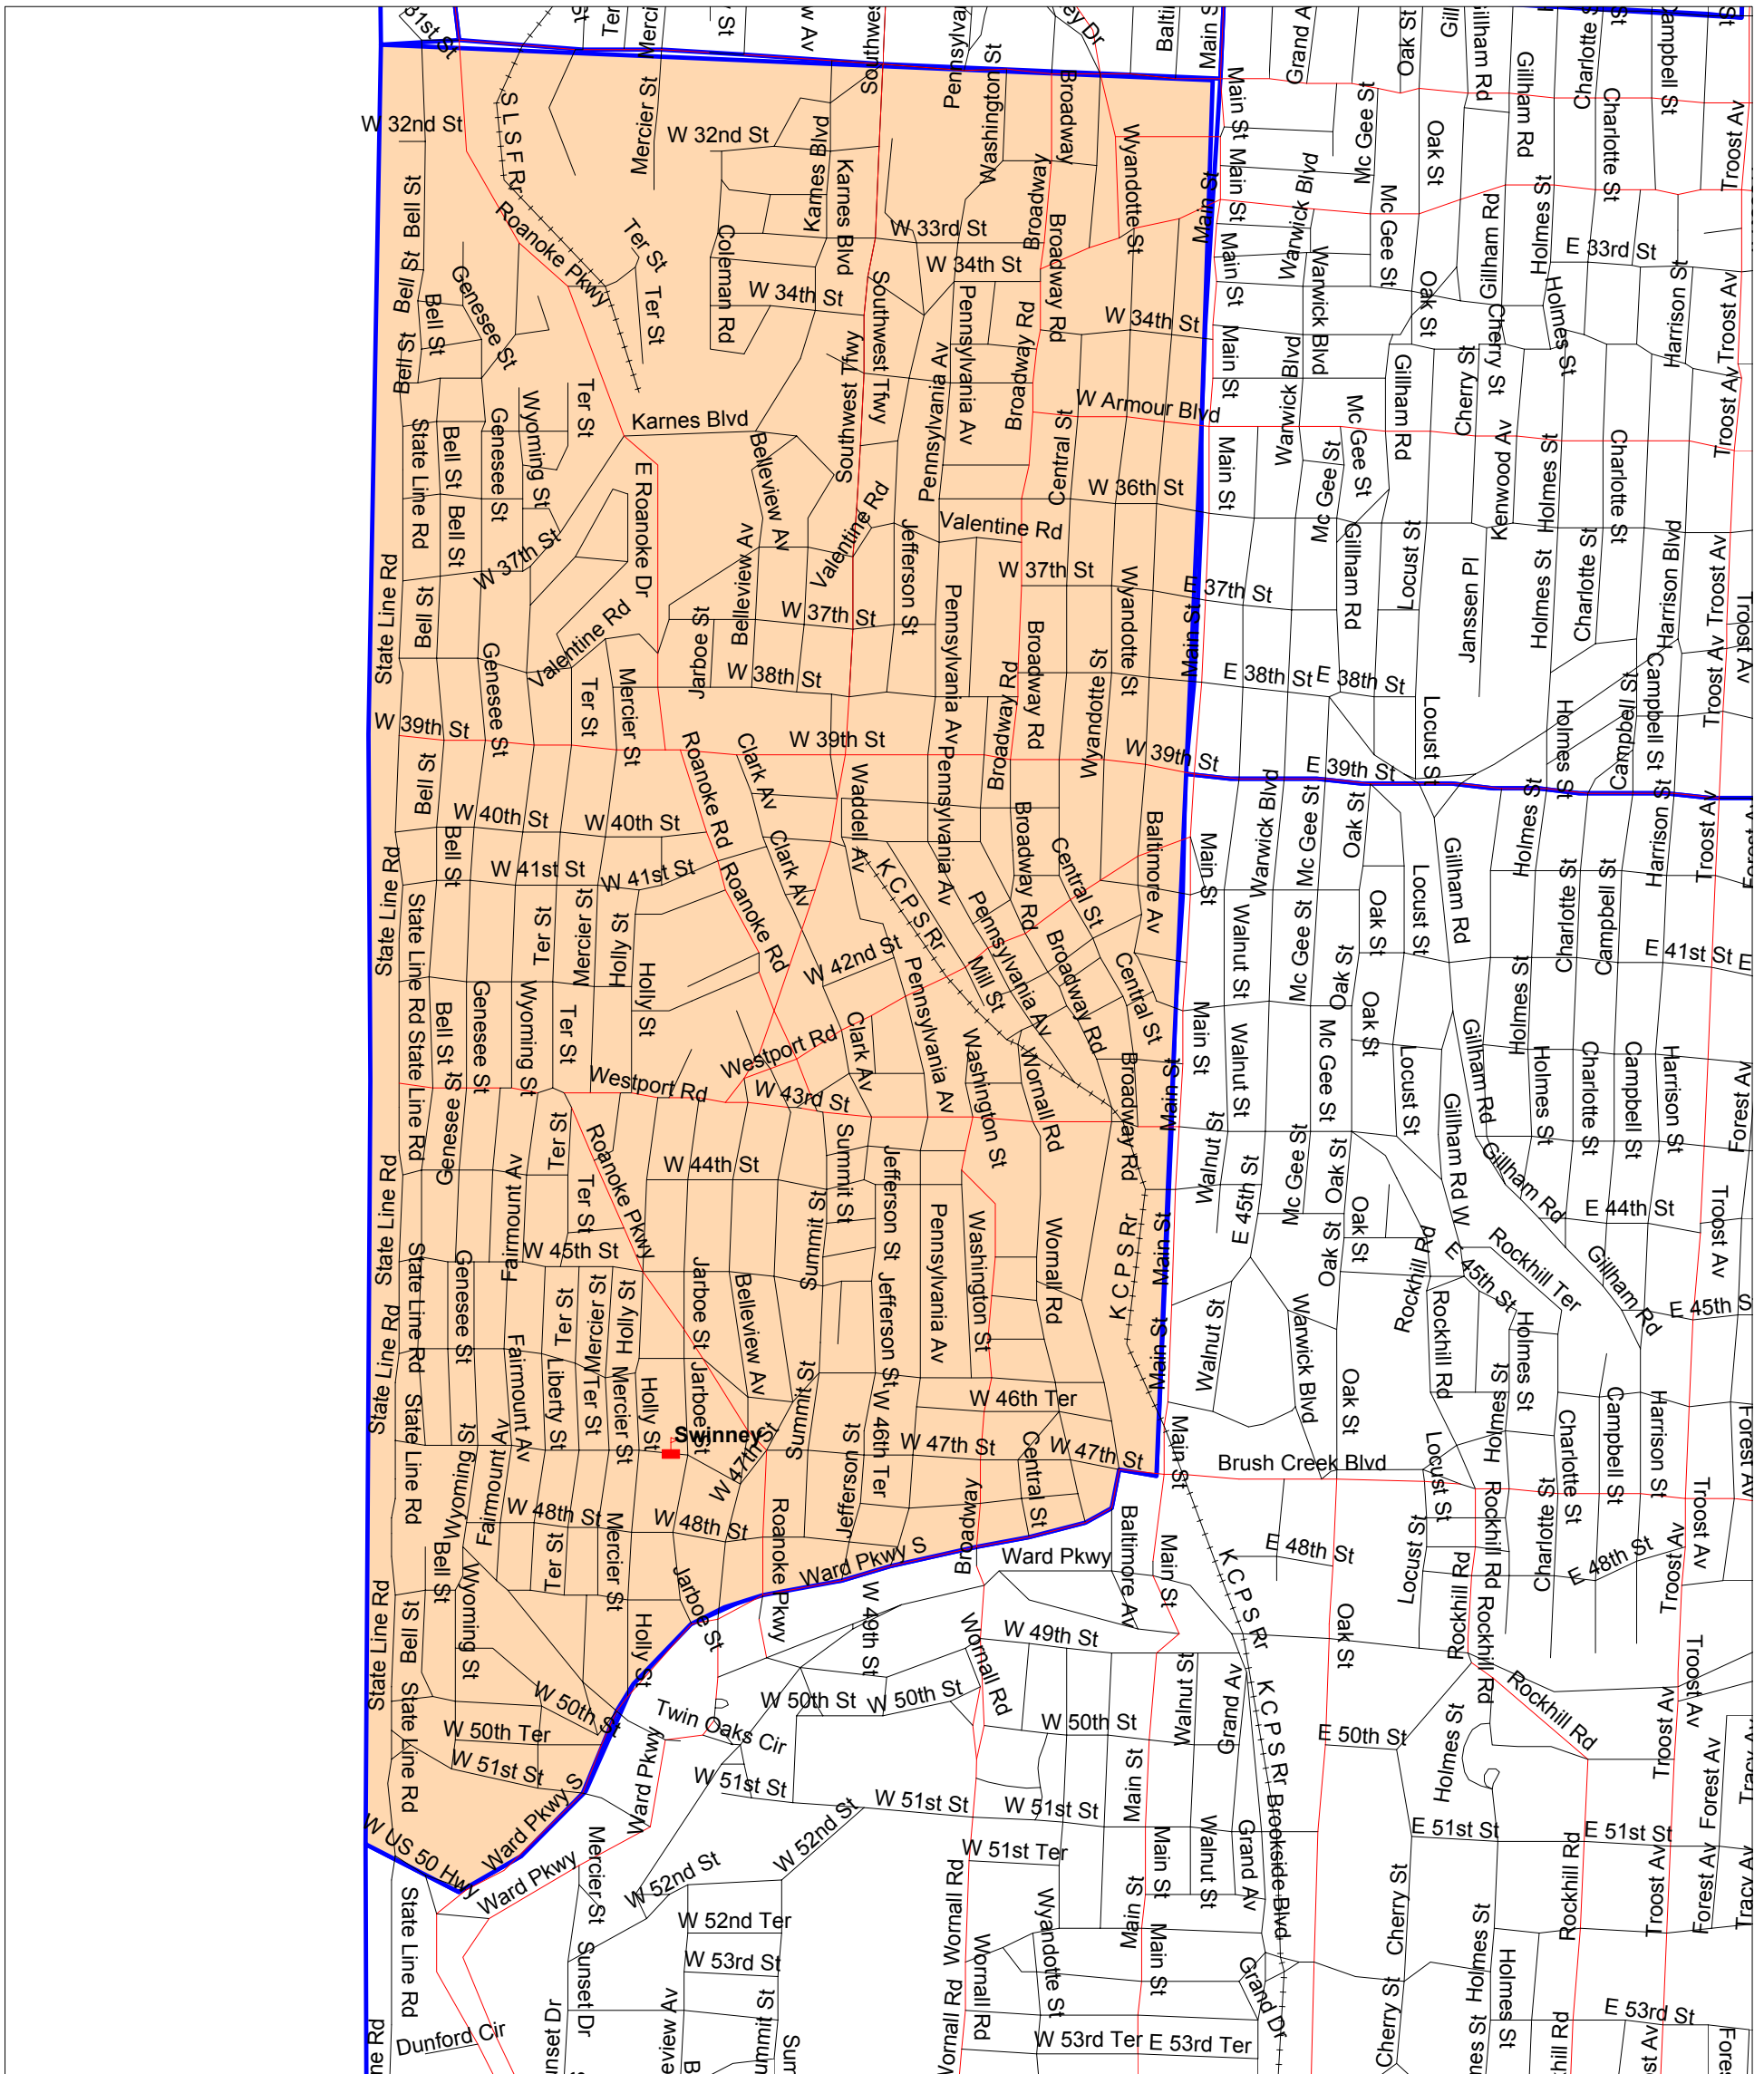

# Kansas City Missouri School District Swinney K-8 Boundary

**SWINNEY ELEMENTARY SCHOOL BOUNDARY**

Starting at Old 50 Hwy & State Line Rd, north on State Line Rd to 31st St, east on 31st St to Main, south on Main St to 47th St, west on 47th St to J C Nichols Pkwy, J C Nichols Pkwy south to Ward Parkway, Ward Parkway southwest to Old 50 Hwy, Old 50 Hwy west to State Line Rd.