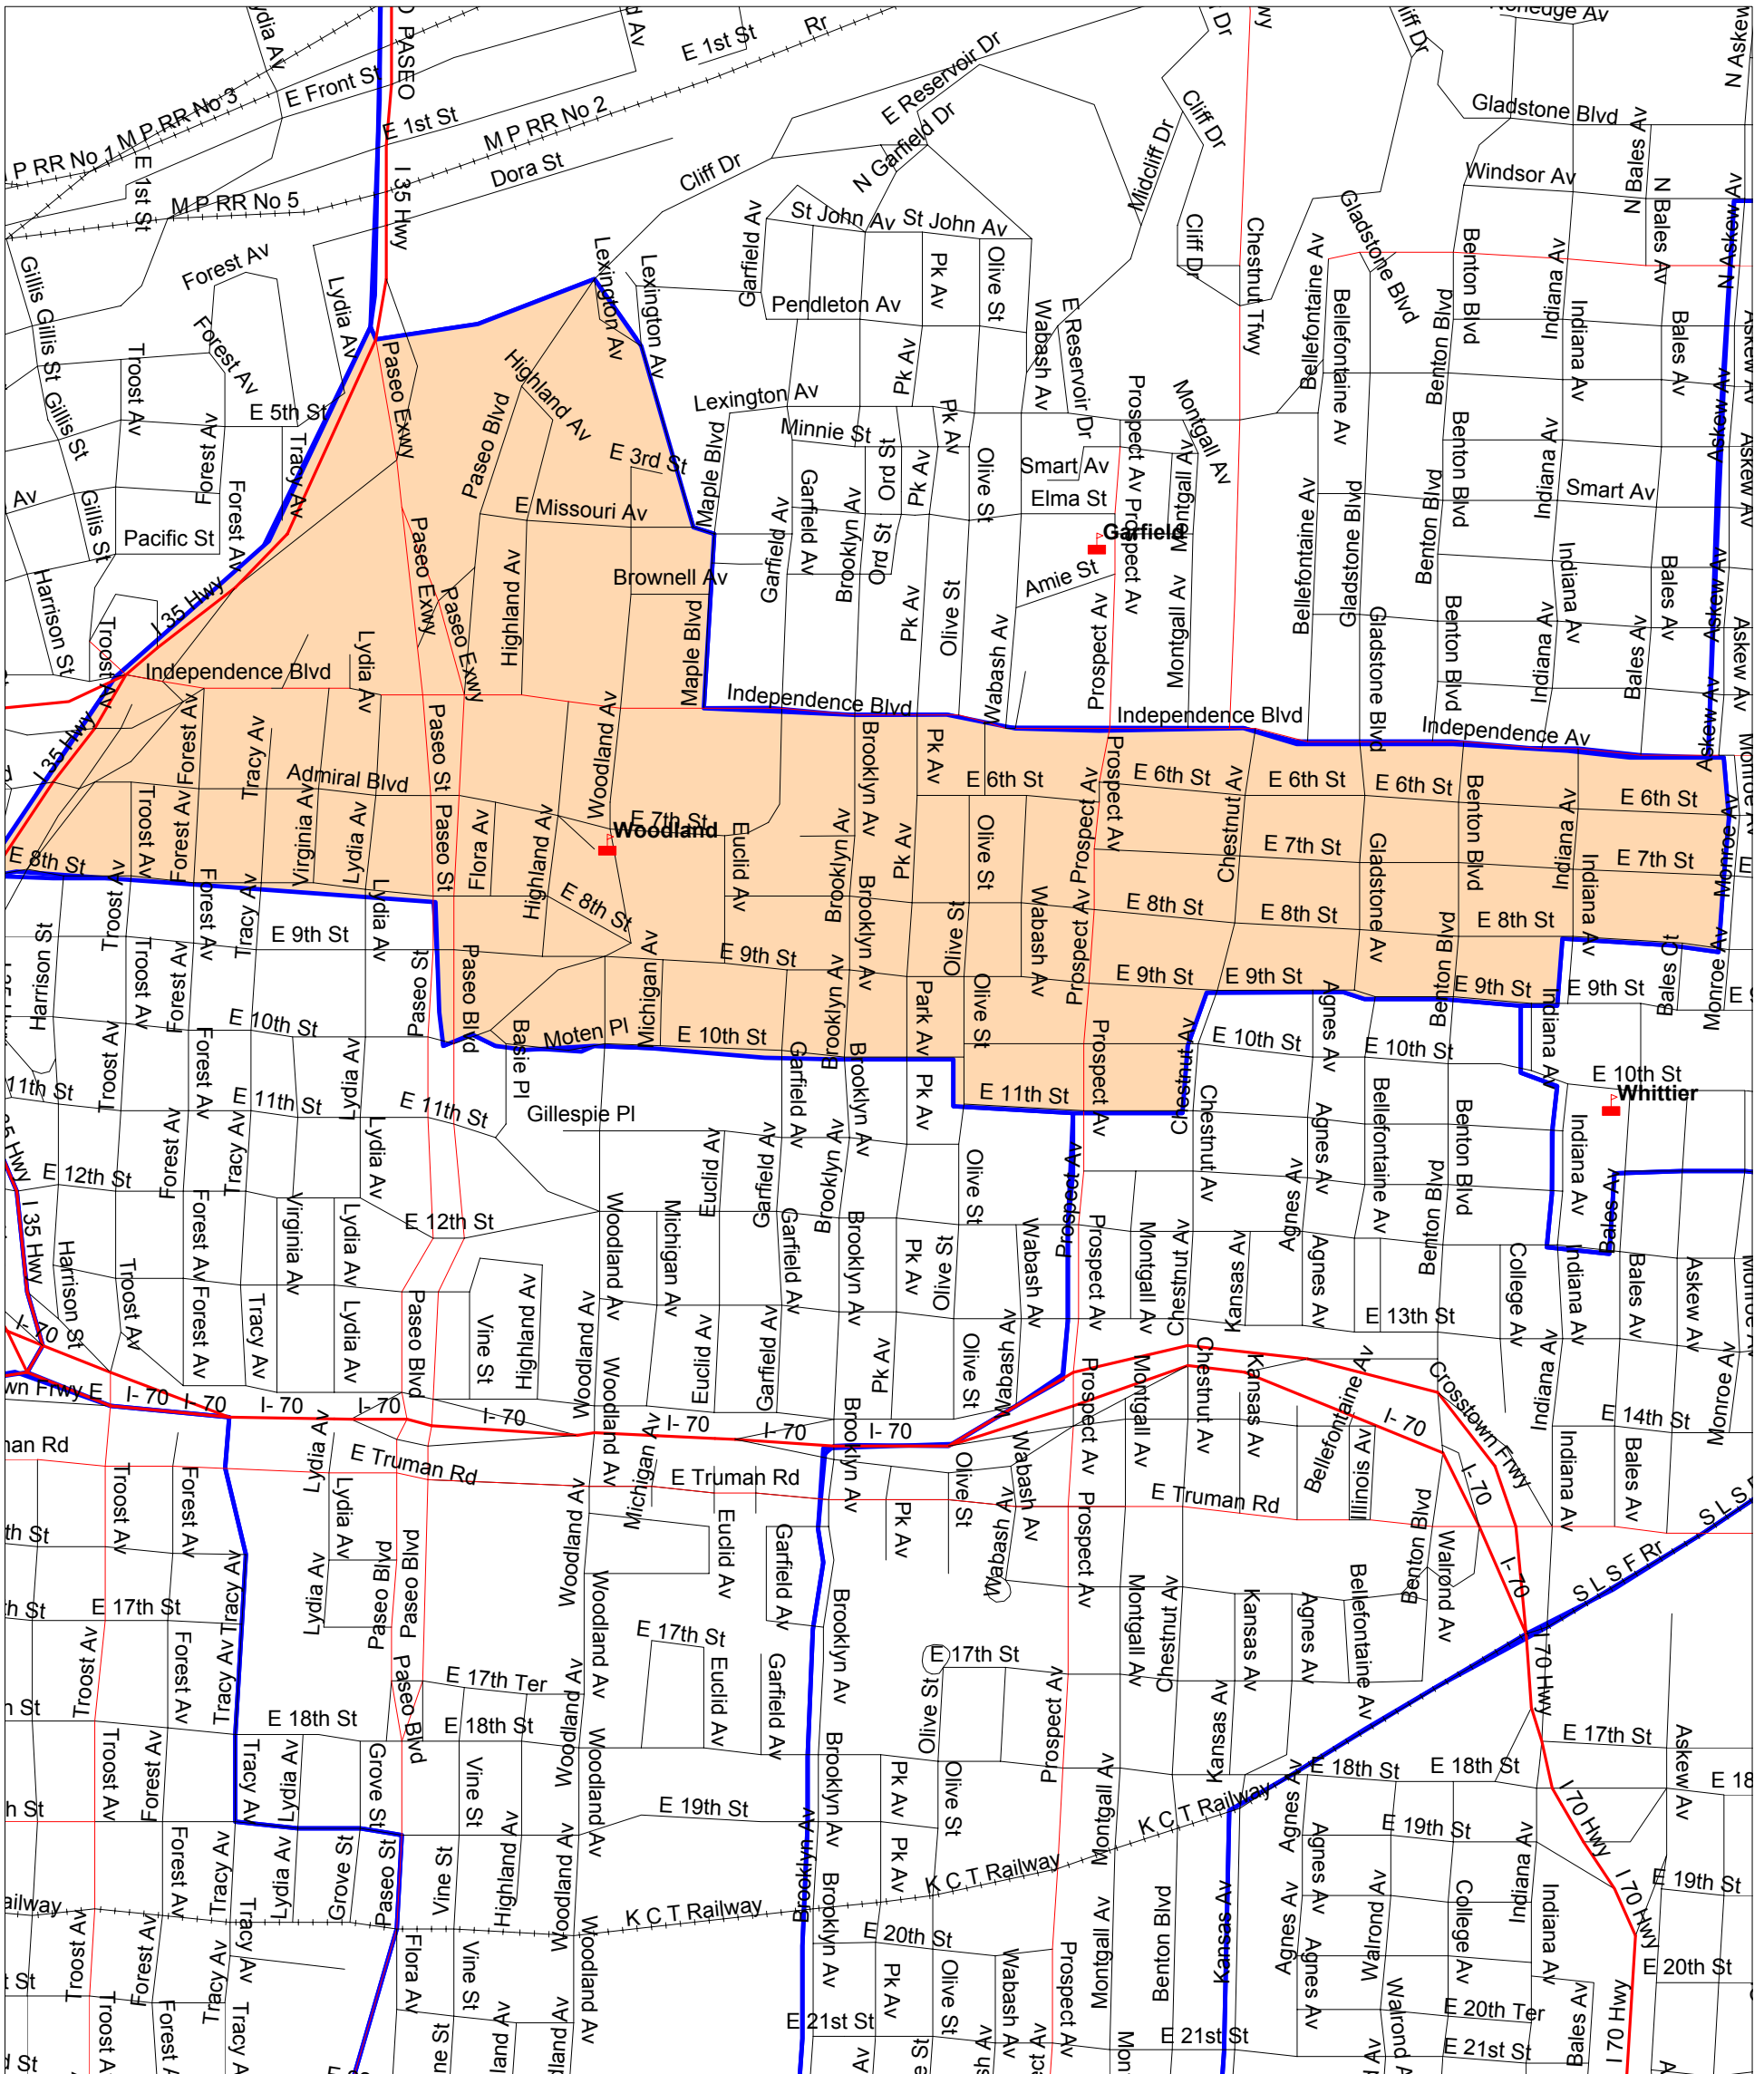

Kansas City Missouri School District Woodland K-8 Boundary

WOODLAND ELEMENTARY SCHOOL BOUNDARY

Starting at 10th St & Paseo, north on Paseo to 8th St, east on 8th St to I-35, northeast on I-35 to Paseo Expressway, east to Lexington Ave & Paseo Blvd, south on Lexington Ave to Independence Blvd, east on Independence Blvd to Monroe Ave, south on Monroe Ave to 8th St, west on 8th St to Indiana Ave, south on Indiana Ave to 9th St, west on 9th St to Chestnut Ave, south on Chestnut Ave to 11th St, west on 11th St to Olive St, north on Olive St to 10th St, west on 10th St to Paseo.