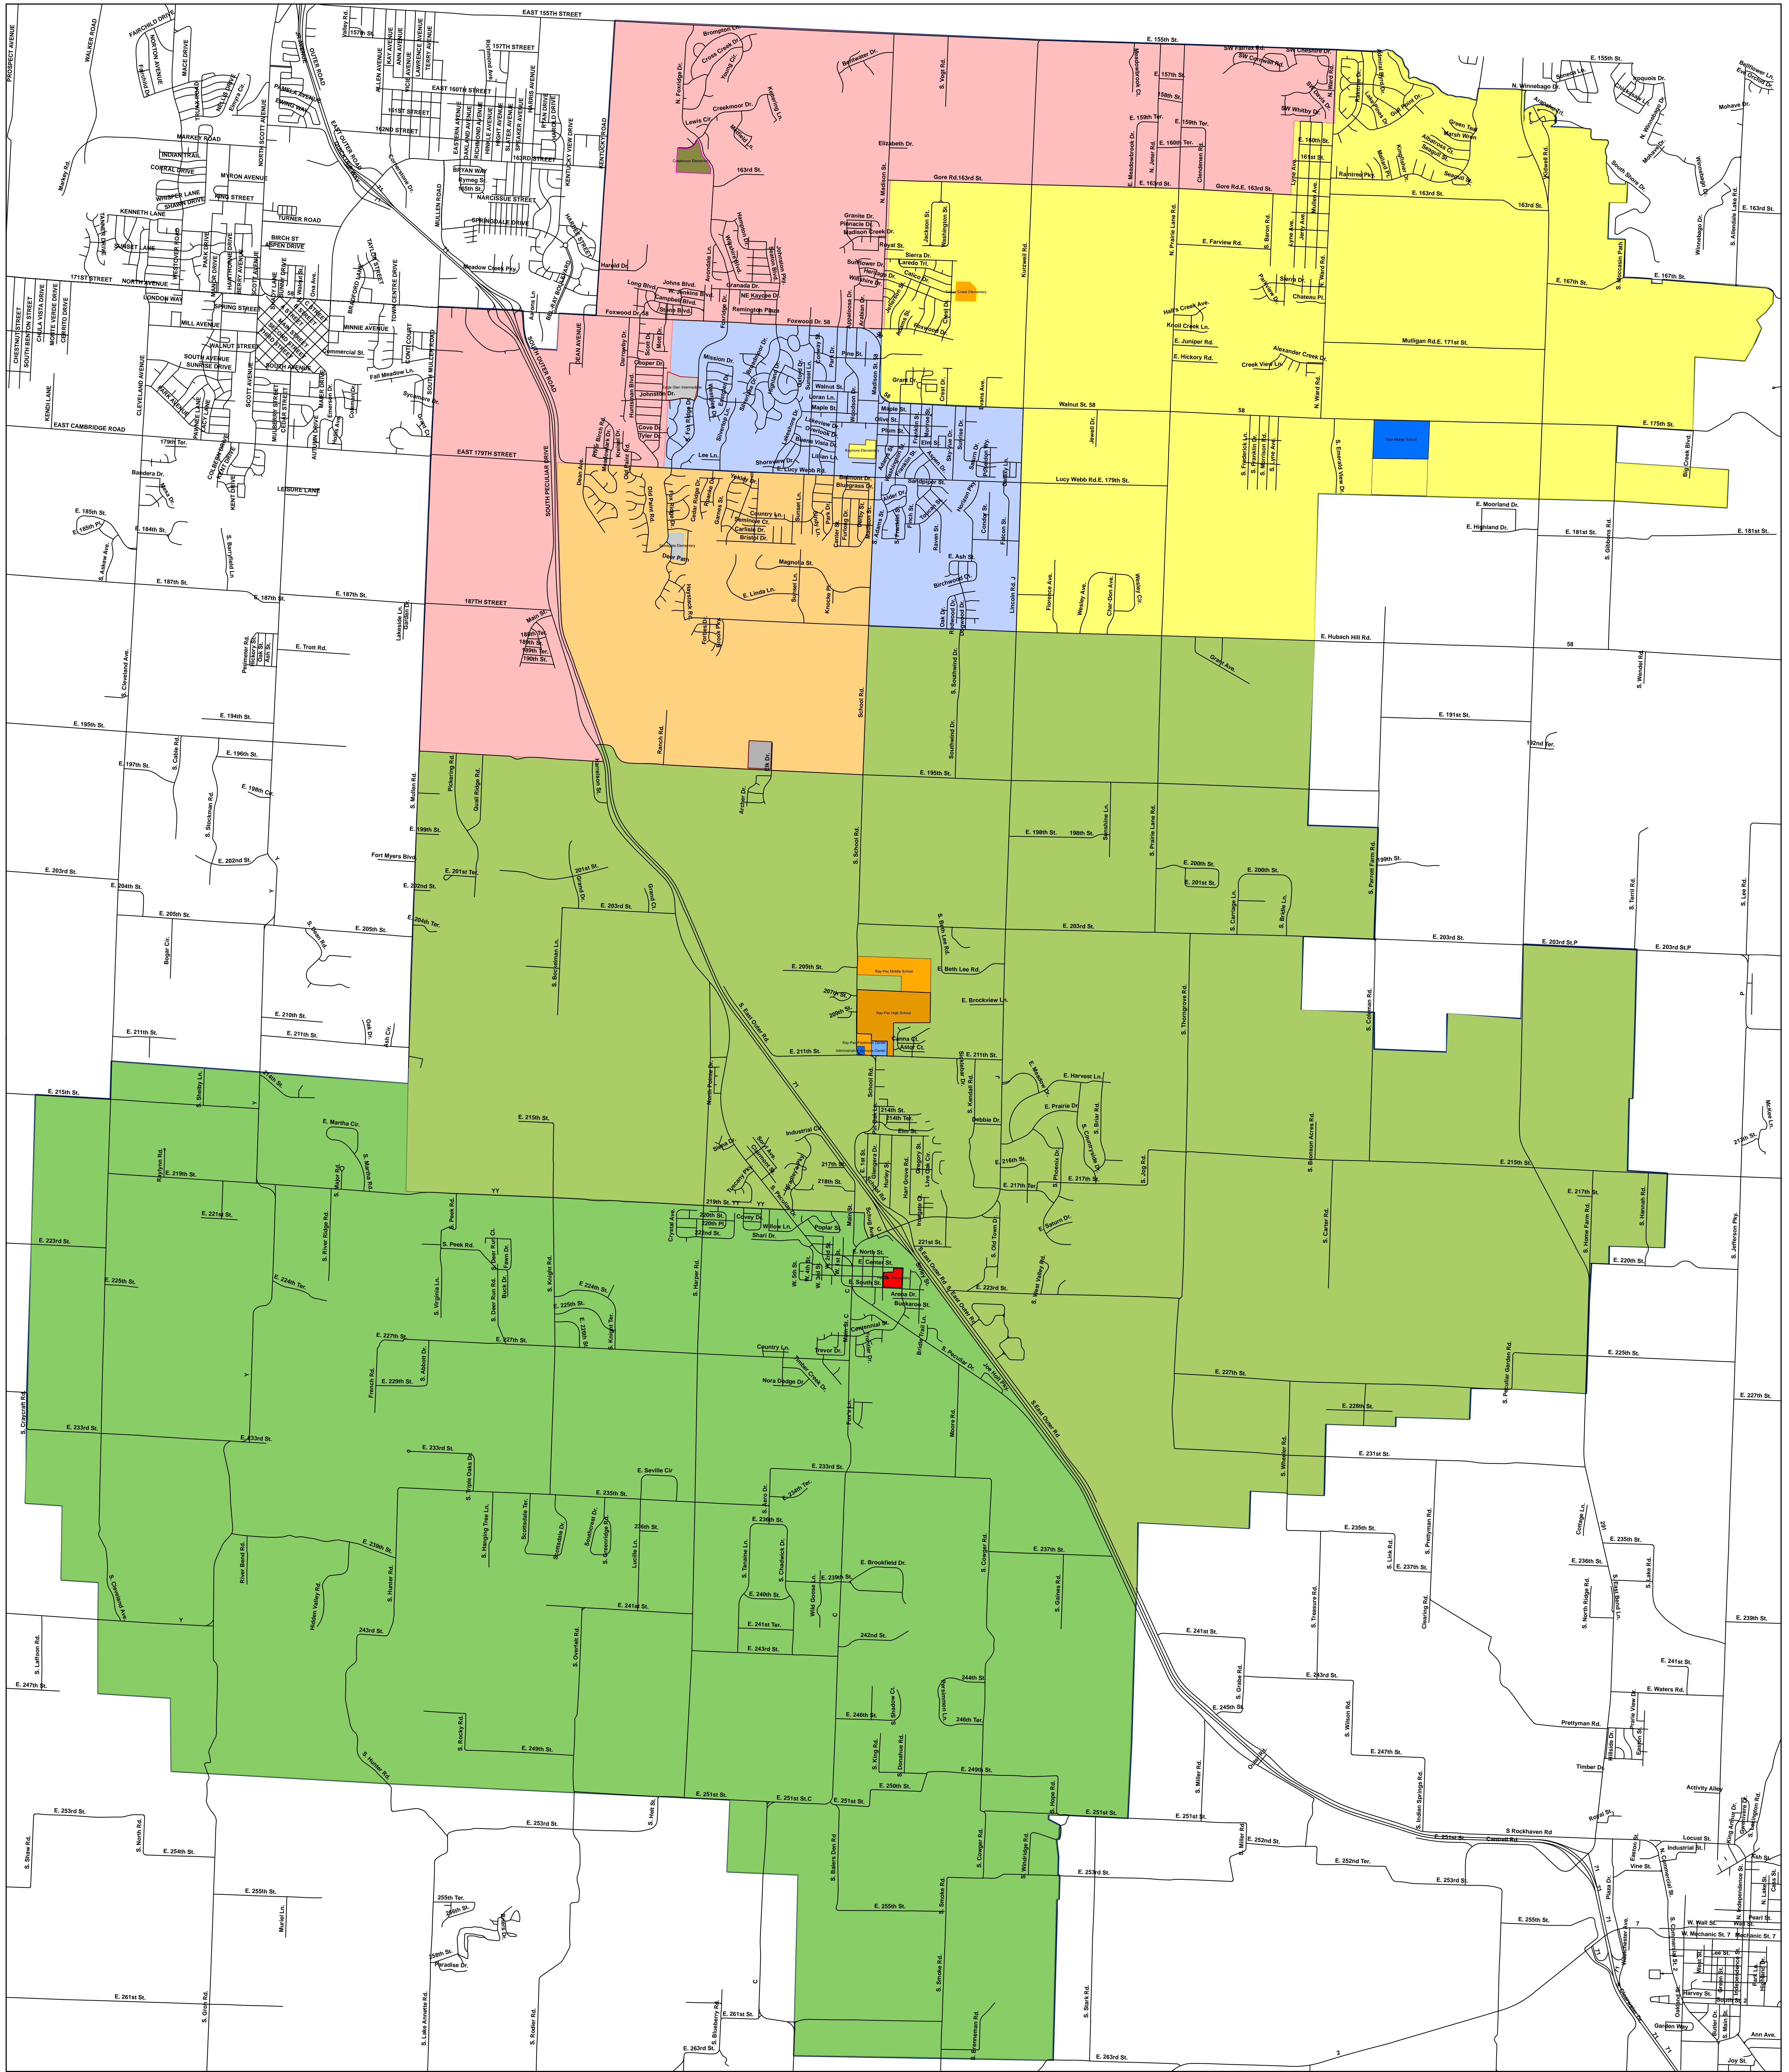

# RAYMORE-PECULIAR SCHOOL DISTRICT

## Elementary Attendance Boundaries

Attendance Area/Building Site	
<span style="color: pink;">■</span> Creekmoor	<span style="color: brown;">■</span> Creekmoor Elementary 892-1675
<span style="color: green;">■</span> Peculiar	<span style="color: red;">■</span> Peculiar Elementary 892-1650
<span style="color: blue;">■</span> Raymore	<span style="color: yellow;">■</span> Raymore Elementary 892-1925
<span style="color: lightgreen;">■</span> Shull	<span style="color: lightblue;">■</span> Shull Elementary 892-1600
<span style="color: orange;">■</span> Stonegate	<span style="color: lightgrey;">■</span> Stonegate Elementary 892-1900
<span style="color: yellowgreen;">■</span> TimberCreek	<span style="color: orangeyellow;">■</span> Timber Creek Elementary 892-1950
<span style="color: black;">■</span> School District Border	<span style="color: blue;">■</span> Administrative Services Center 892-1300