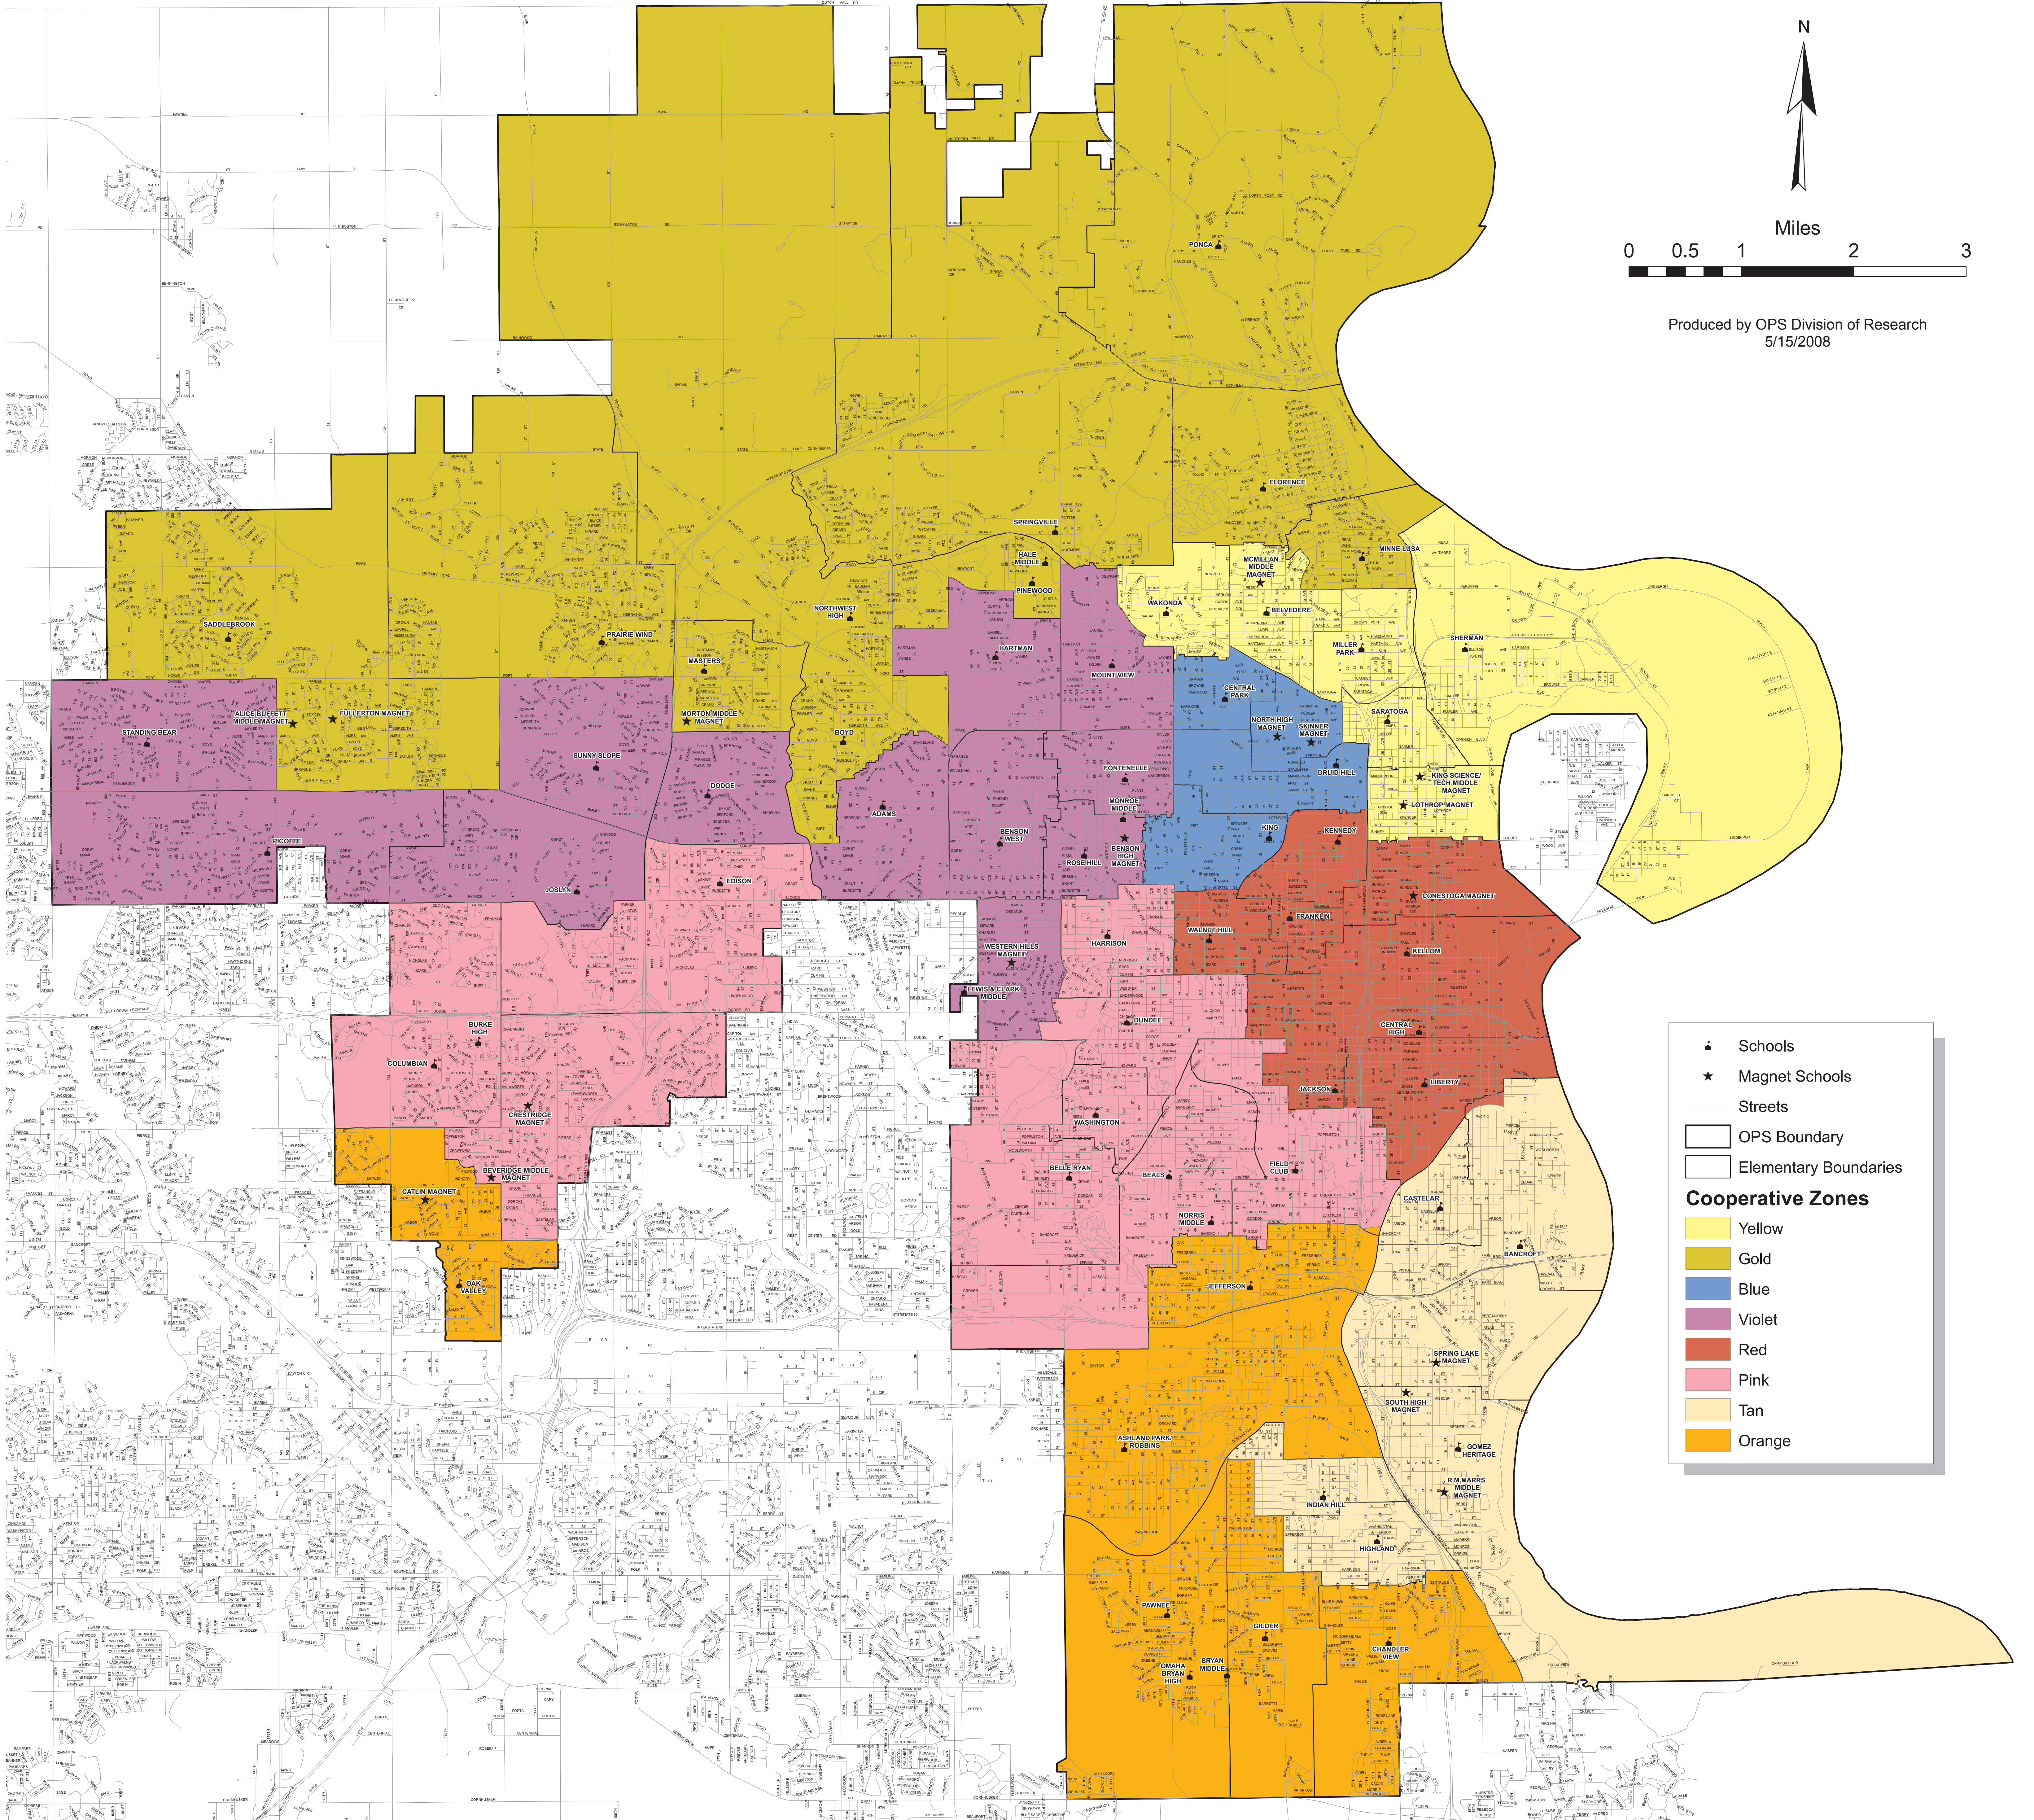

# OMAHA PUBLIC SCHOOLS

## Cooperative Zones and Magnet Schools

Produced by OPS Division of Research  
5/15/2008

- ▲ Schools
- ★ Magnet Schools
- Streets
- ▭ OPS Boundary
- ▭ Elementary Boundaries

**Cooperative Zones**

- Yellow
- Gold
- Blue
- Violet
- Red
- Pink
- Tan
- Orange