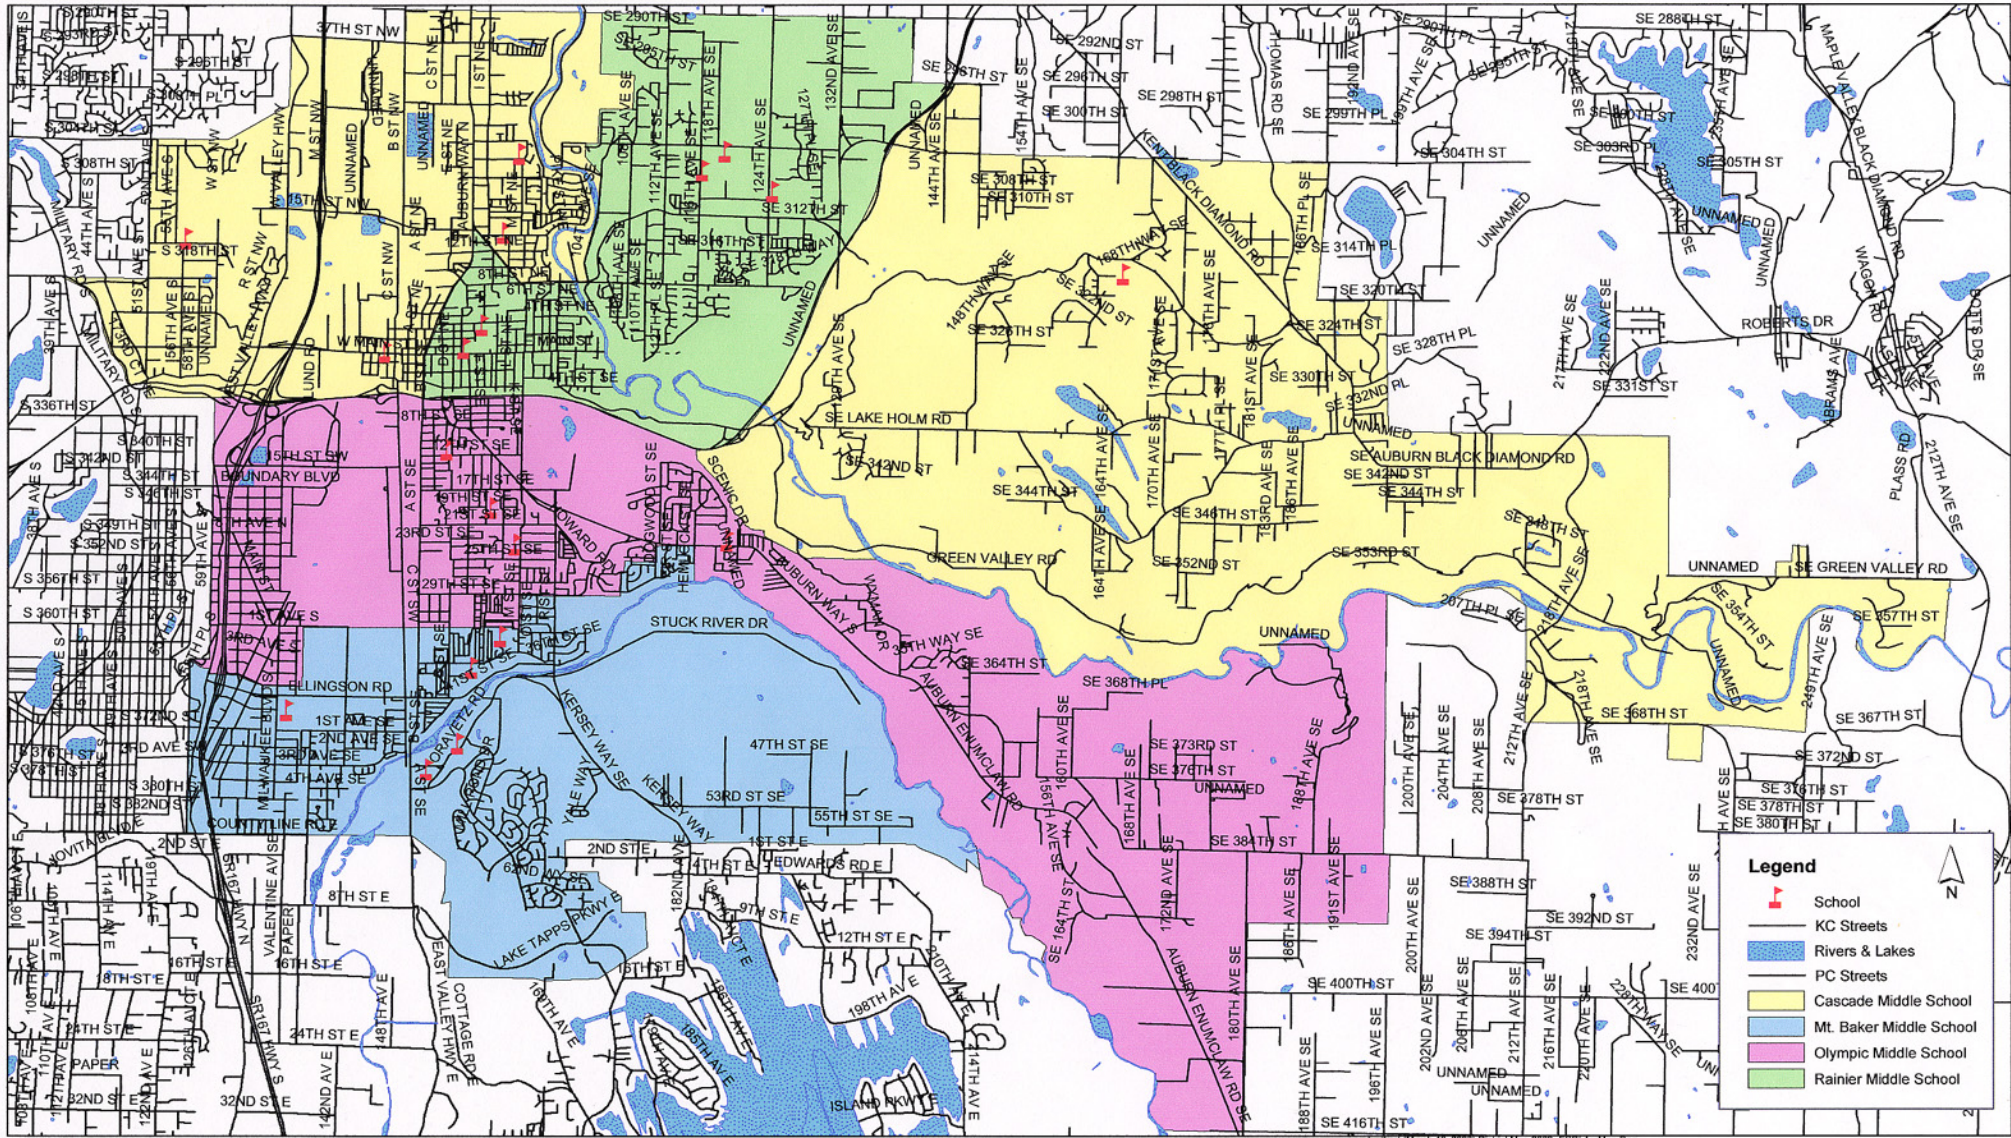

Auburn School District No. 408 Middle School Attendance Areas

Legend	
	School
	KC Streets
	Rivers & Lakes
	PC Streets
	Cascade Middle School
	Mt. Baker Middle School
	Olympic Middle School
	Rainier Middle School