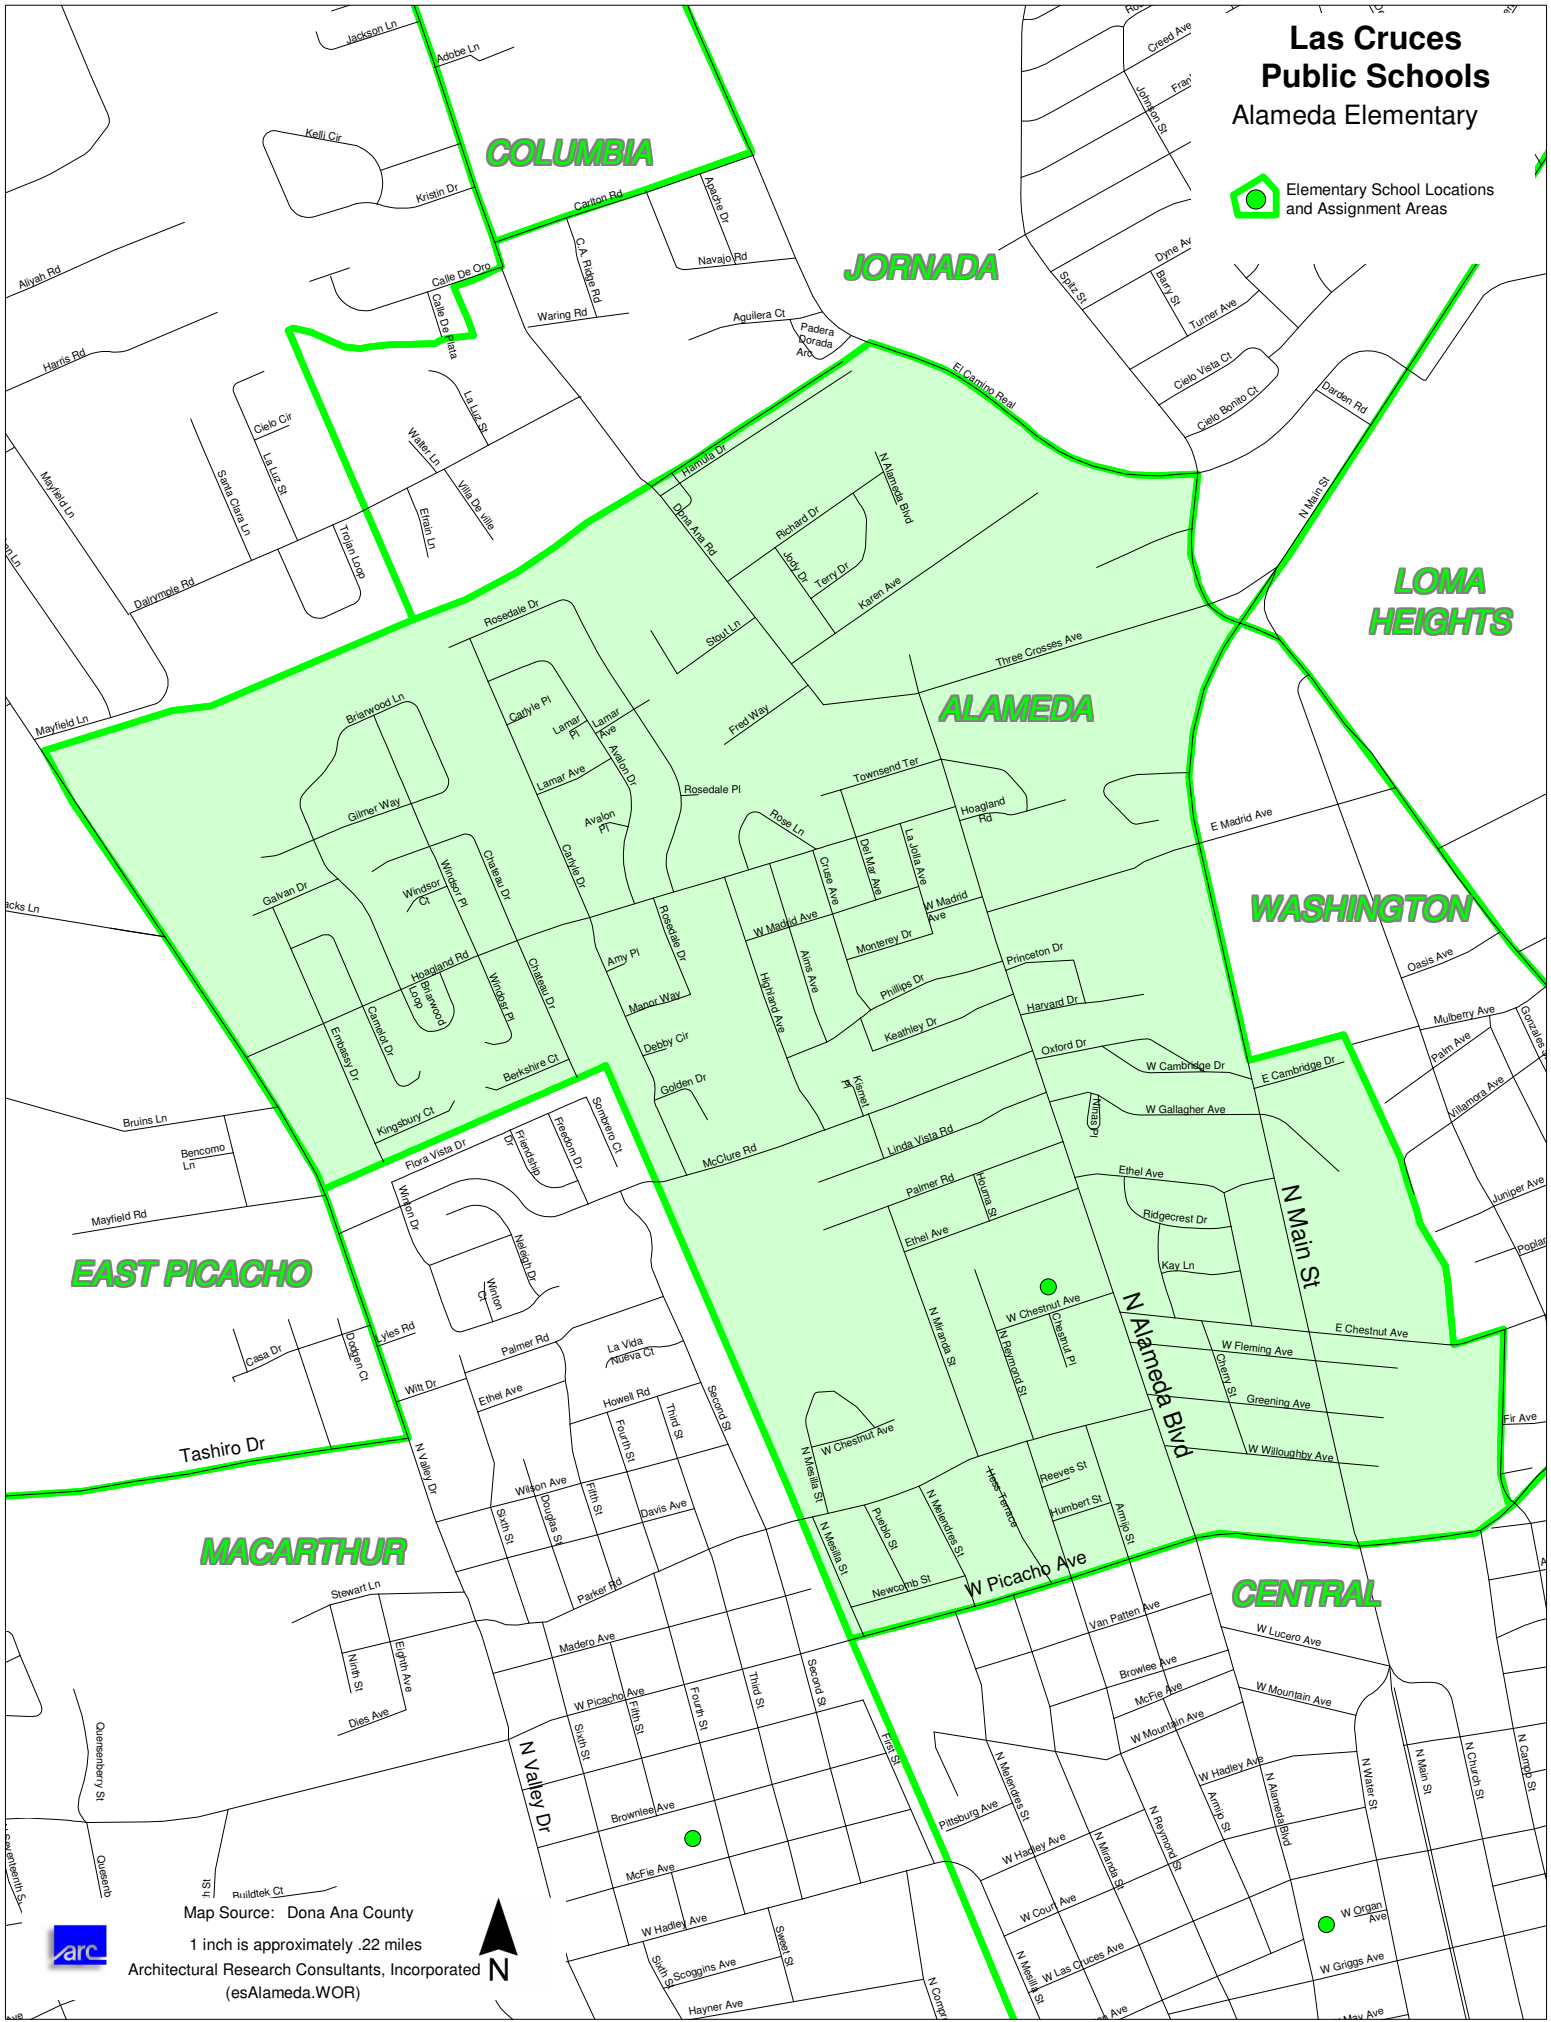

**Las Cruces
Public Schools
Alameda Elementary**

 Elementary School Locations
and Assignment Areas

Map Source: Dona Ana County

1 inch is approximately .22 miles

Architectural Research Consultants, Incorporated
(esAlameda.WOR)