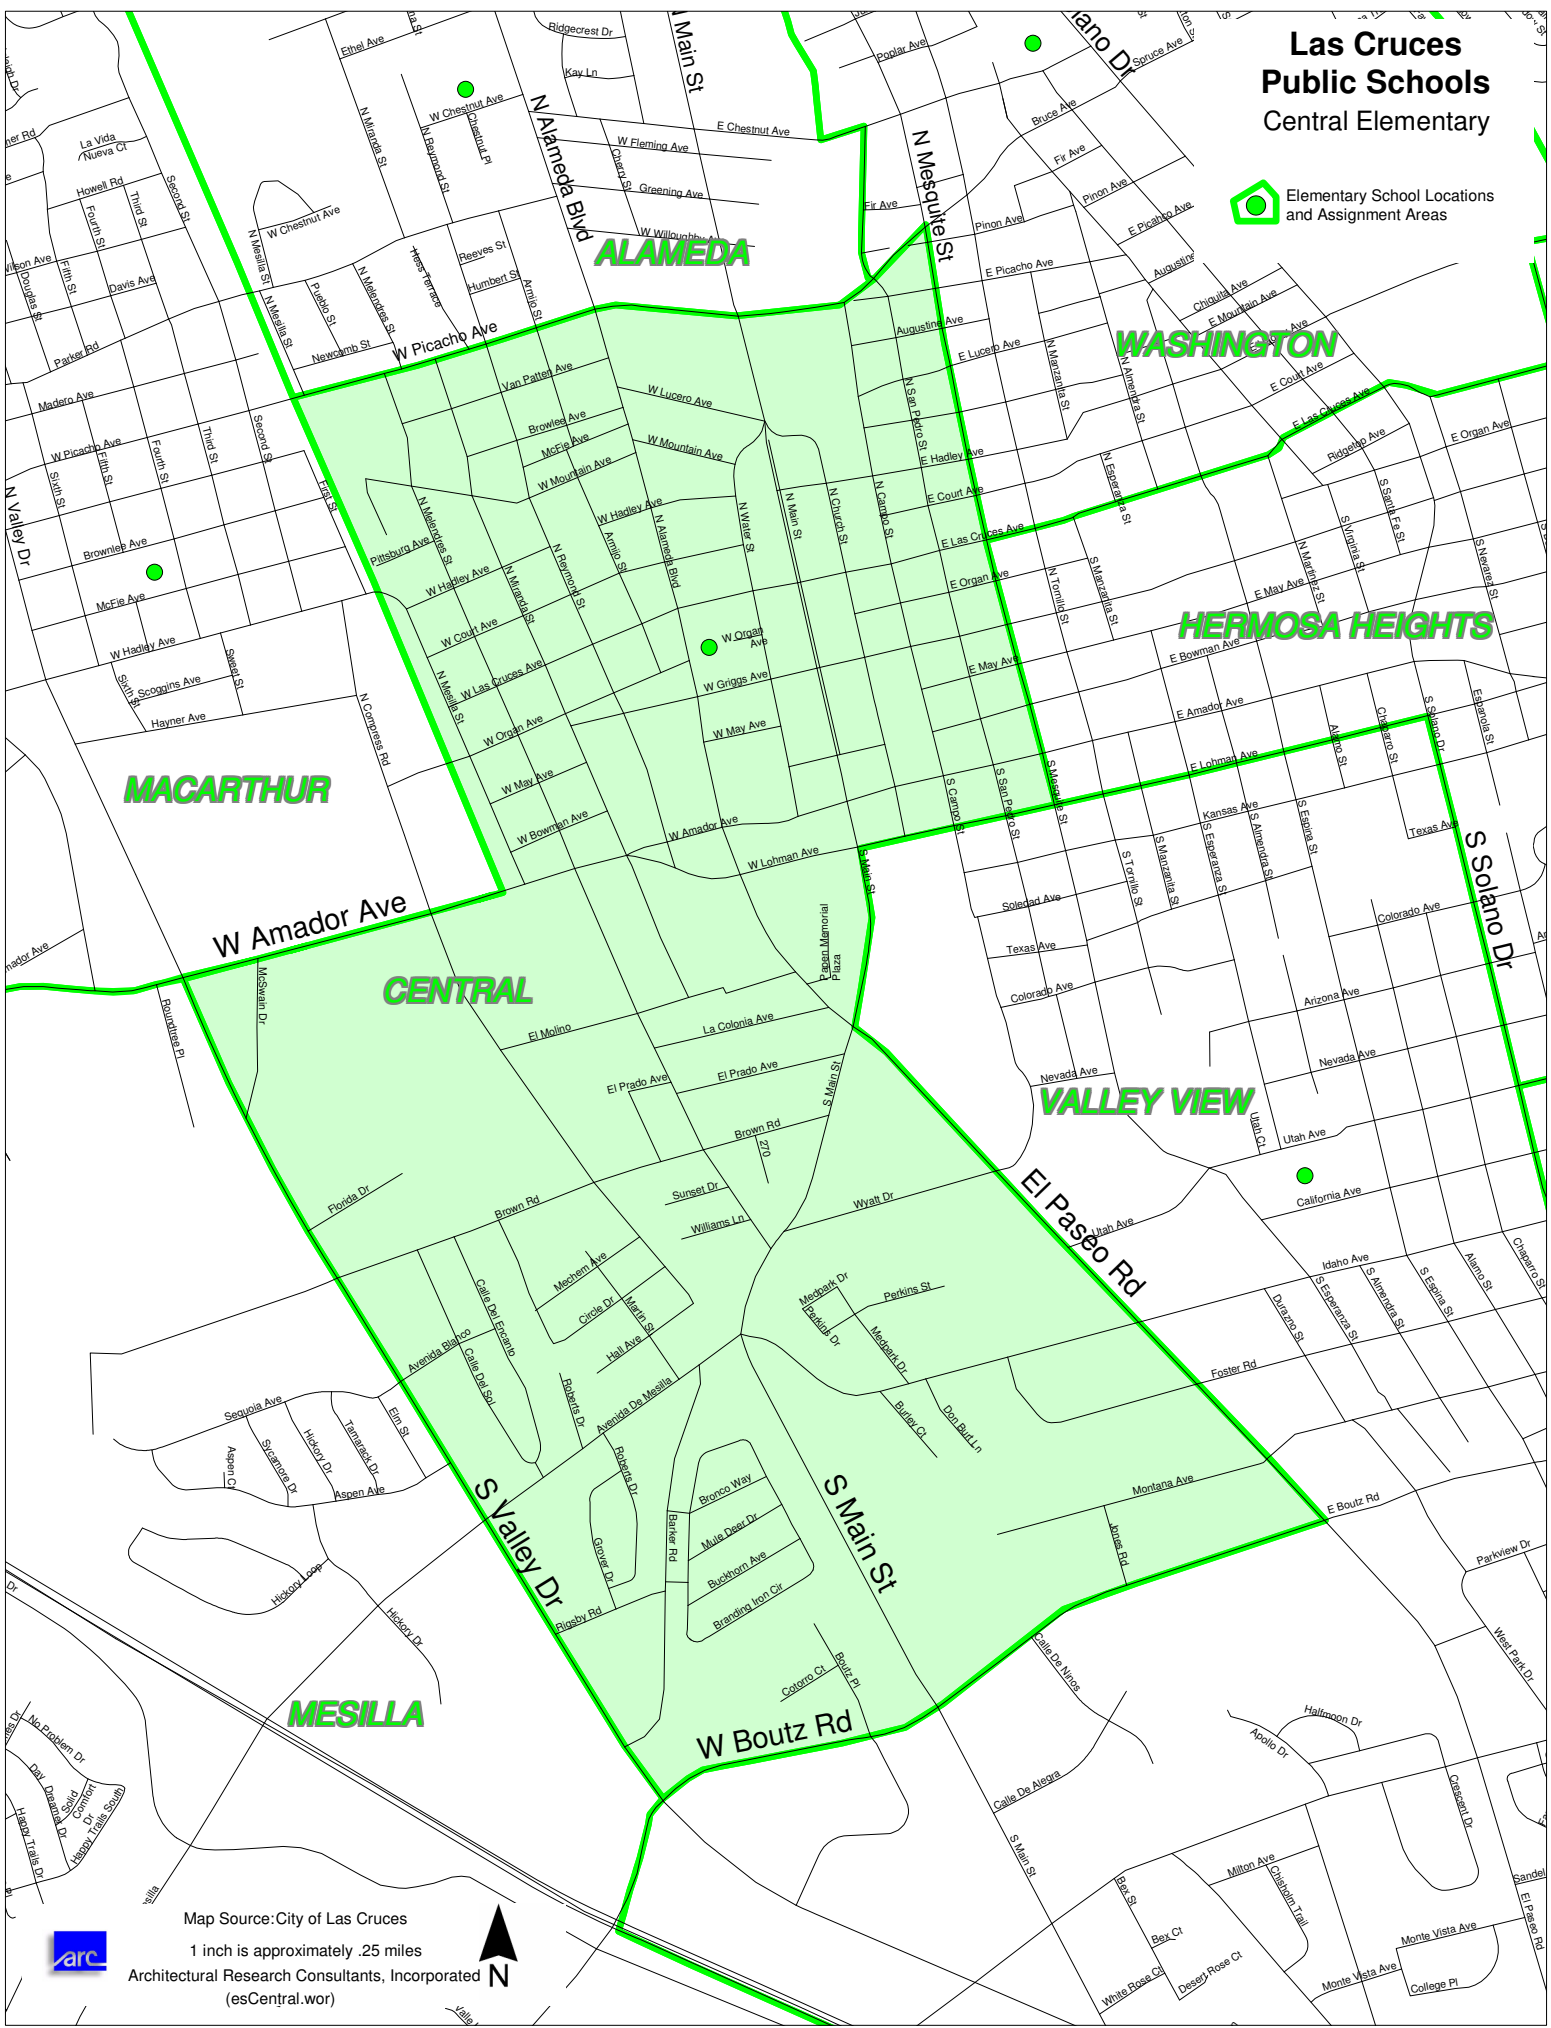

# Las Cruces Public Schools Central Elementary

 Elementary School Locations and Assignment Areas

Map Source: City of Las Cruces

1 inch is approximately .25 miles

Architectural Research Consultants, Incorporated  
(esCentral.wor)