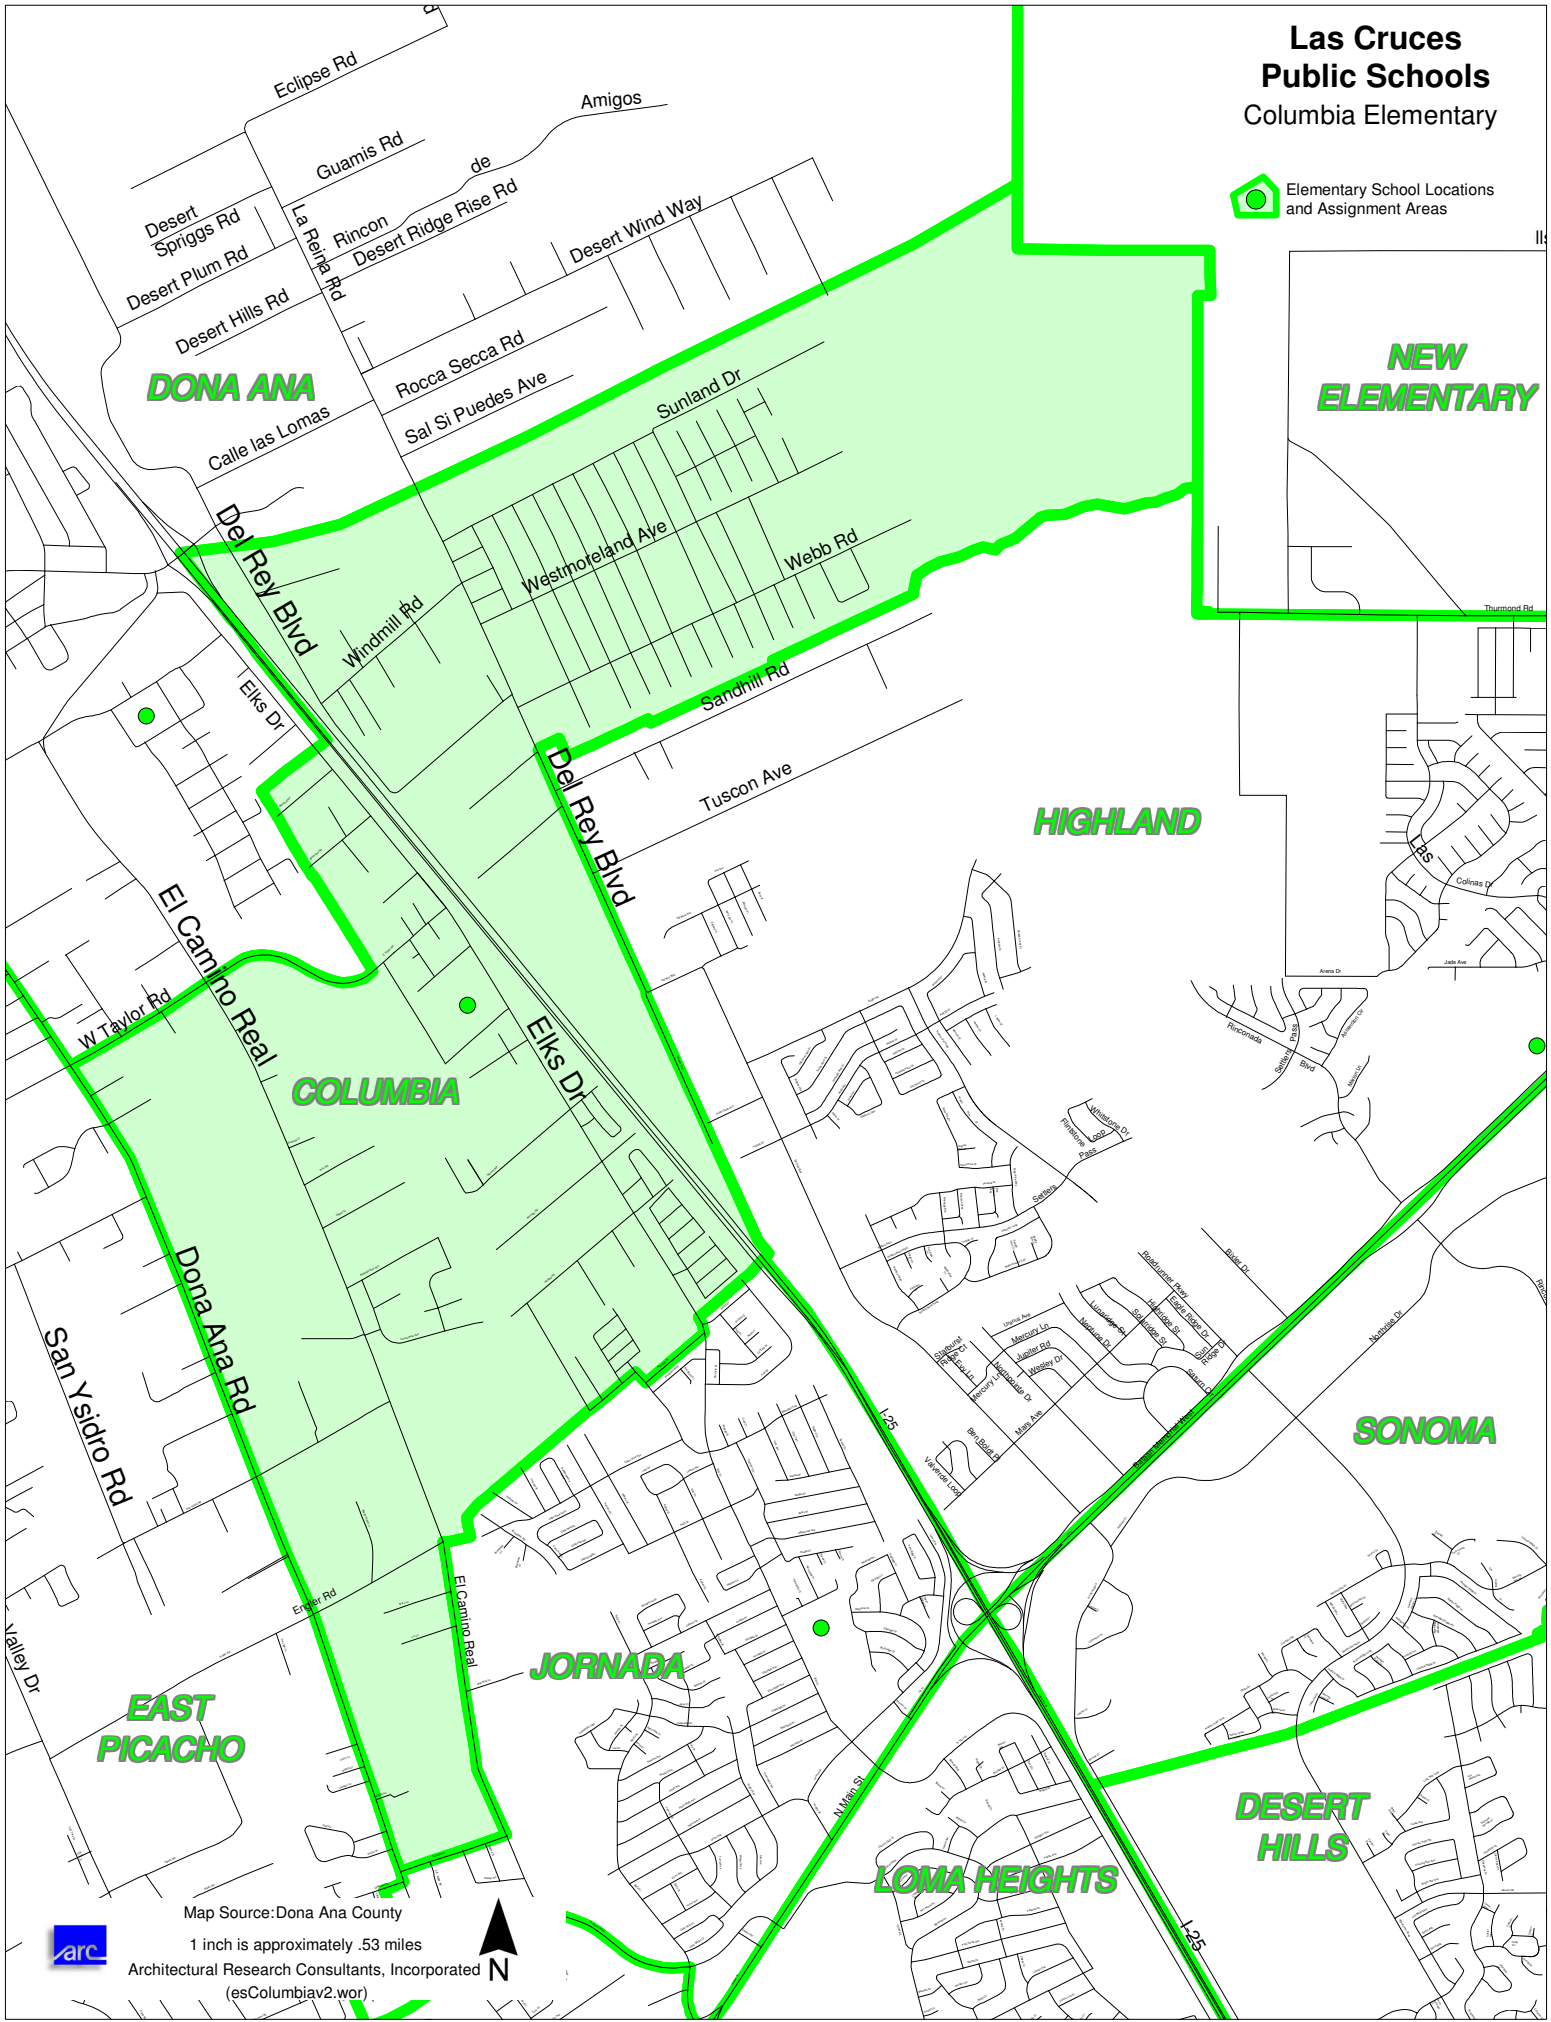

**Las Cruces
Public Schools
Columbia Elementary**

 Elementary School Locations
and Assignment Areas

Map Source: Dona Ana County

1 inch is approximately .53 miles

Architectural Research Consultants, Incorporated
(esColumbiav2.wor)