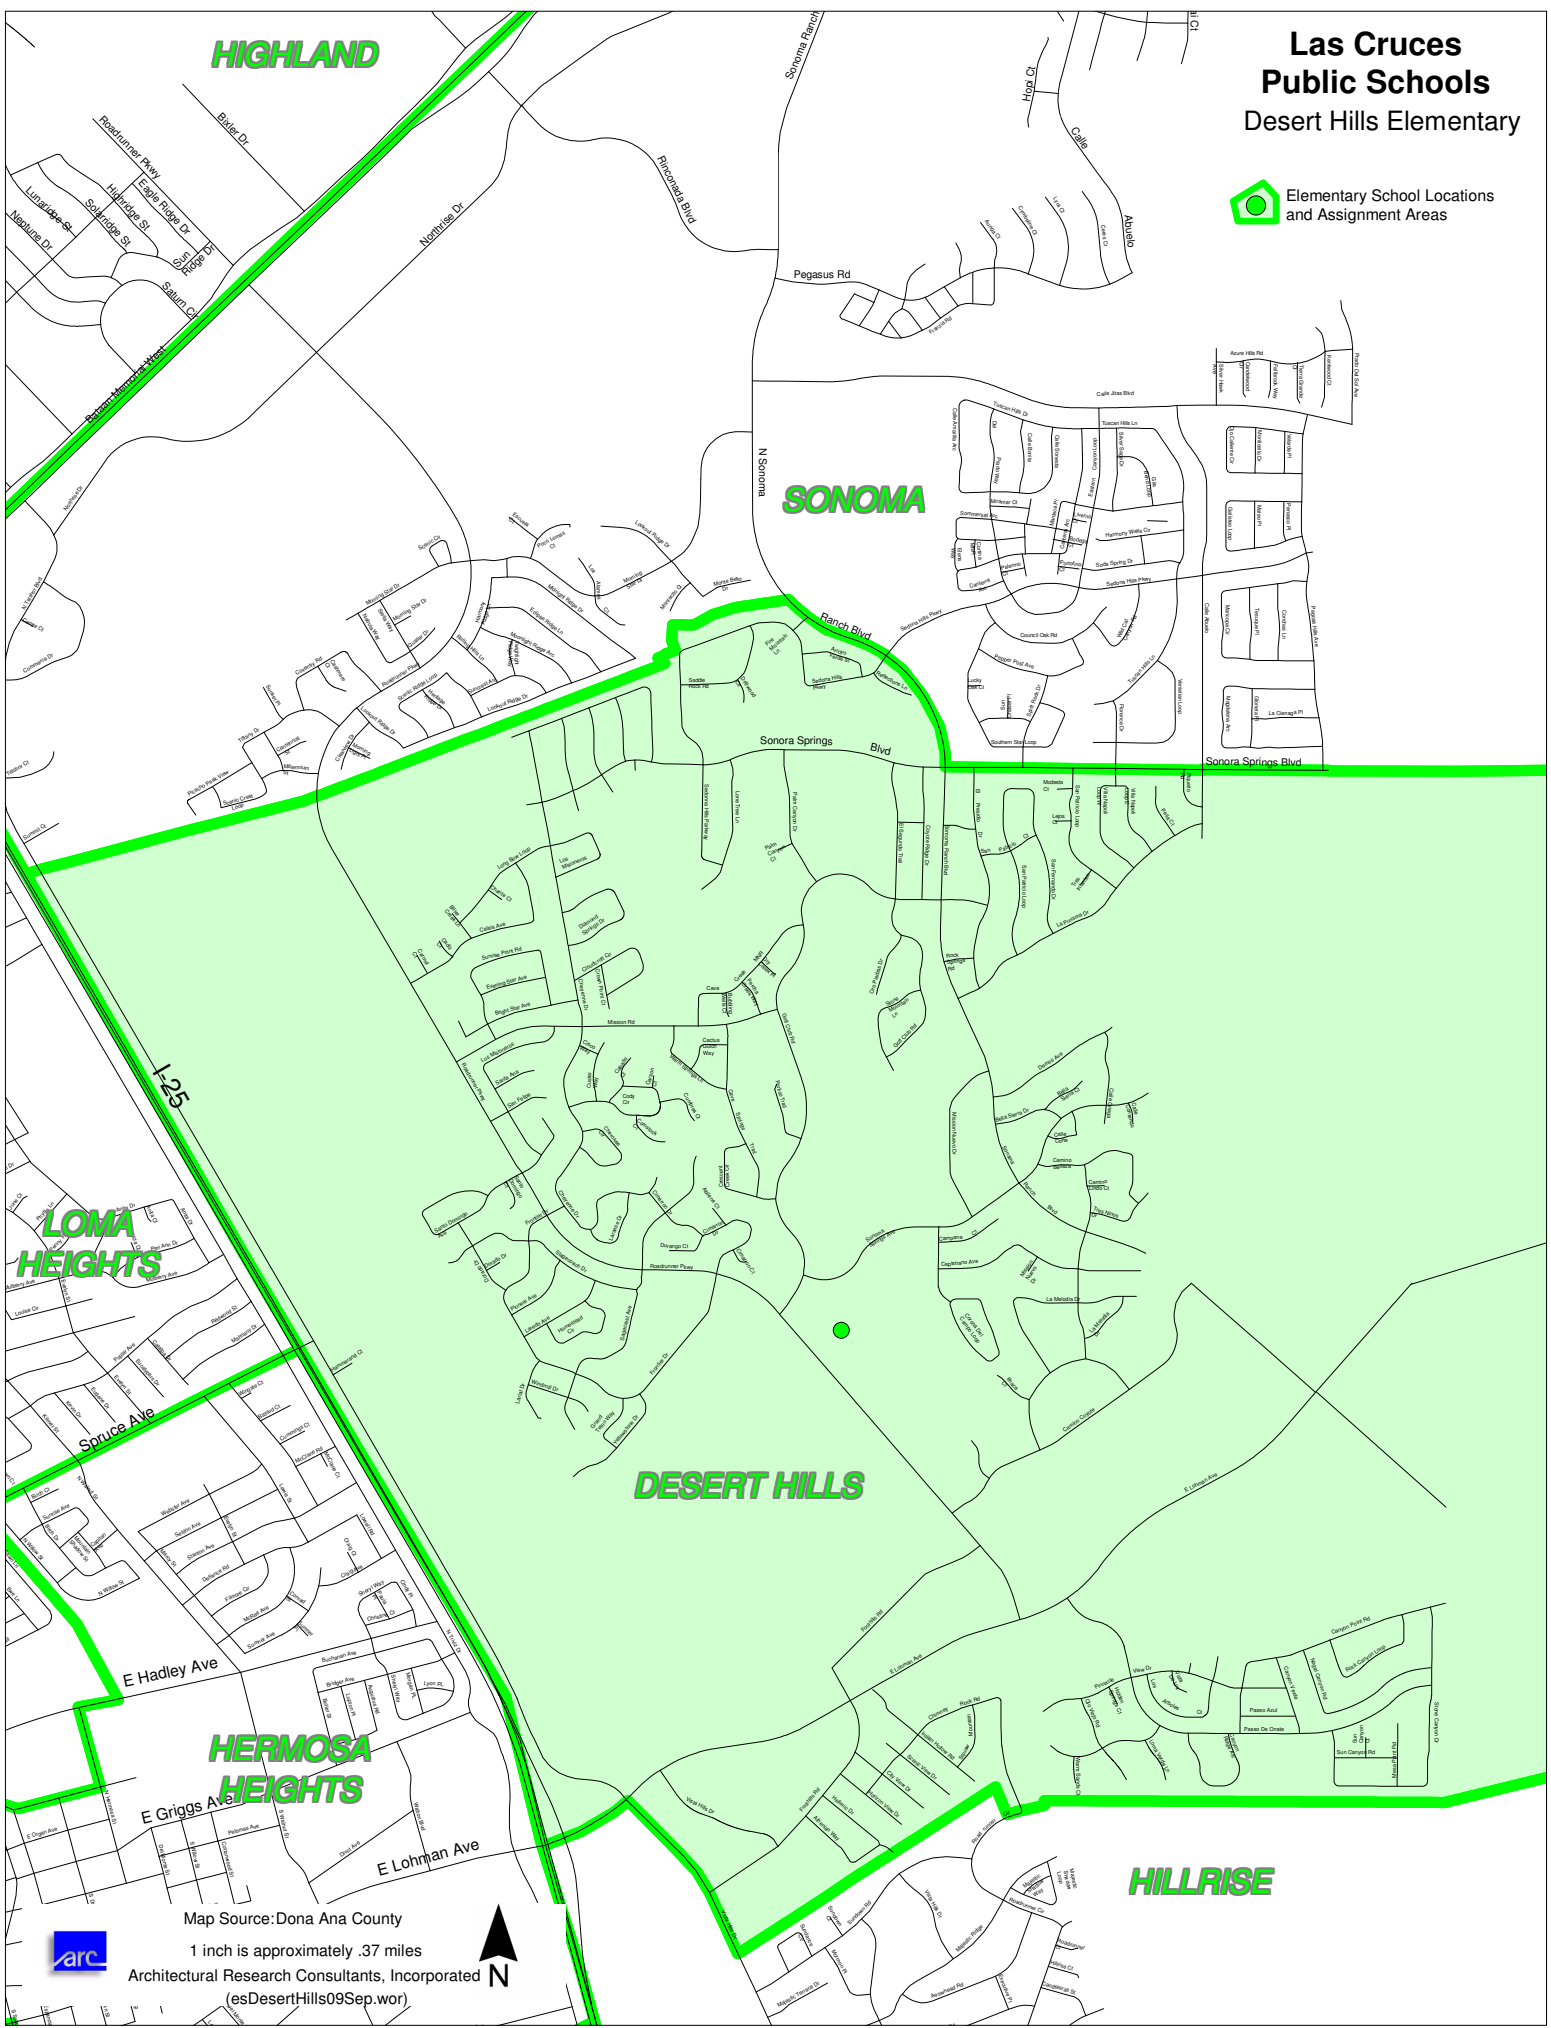

Las Cruces Public Schools Desert Hills Elementary

Map Source: Dona Ana County

1 inch is approximately .37 miles

Architectural Research Consultants, Incorporated

(esDesertHills09Sep.wor)