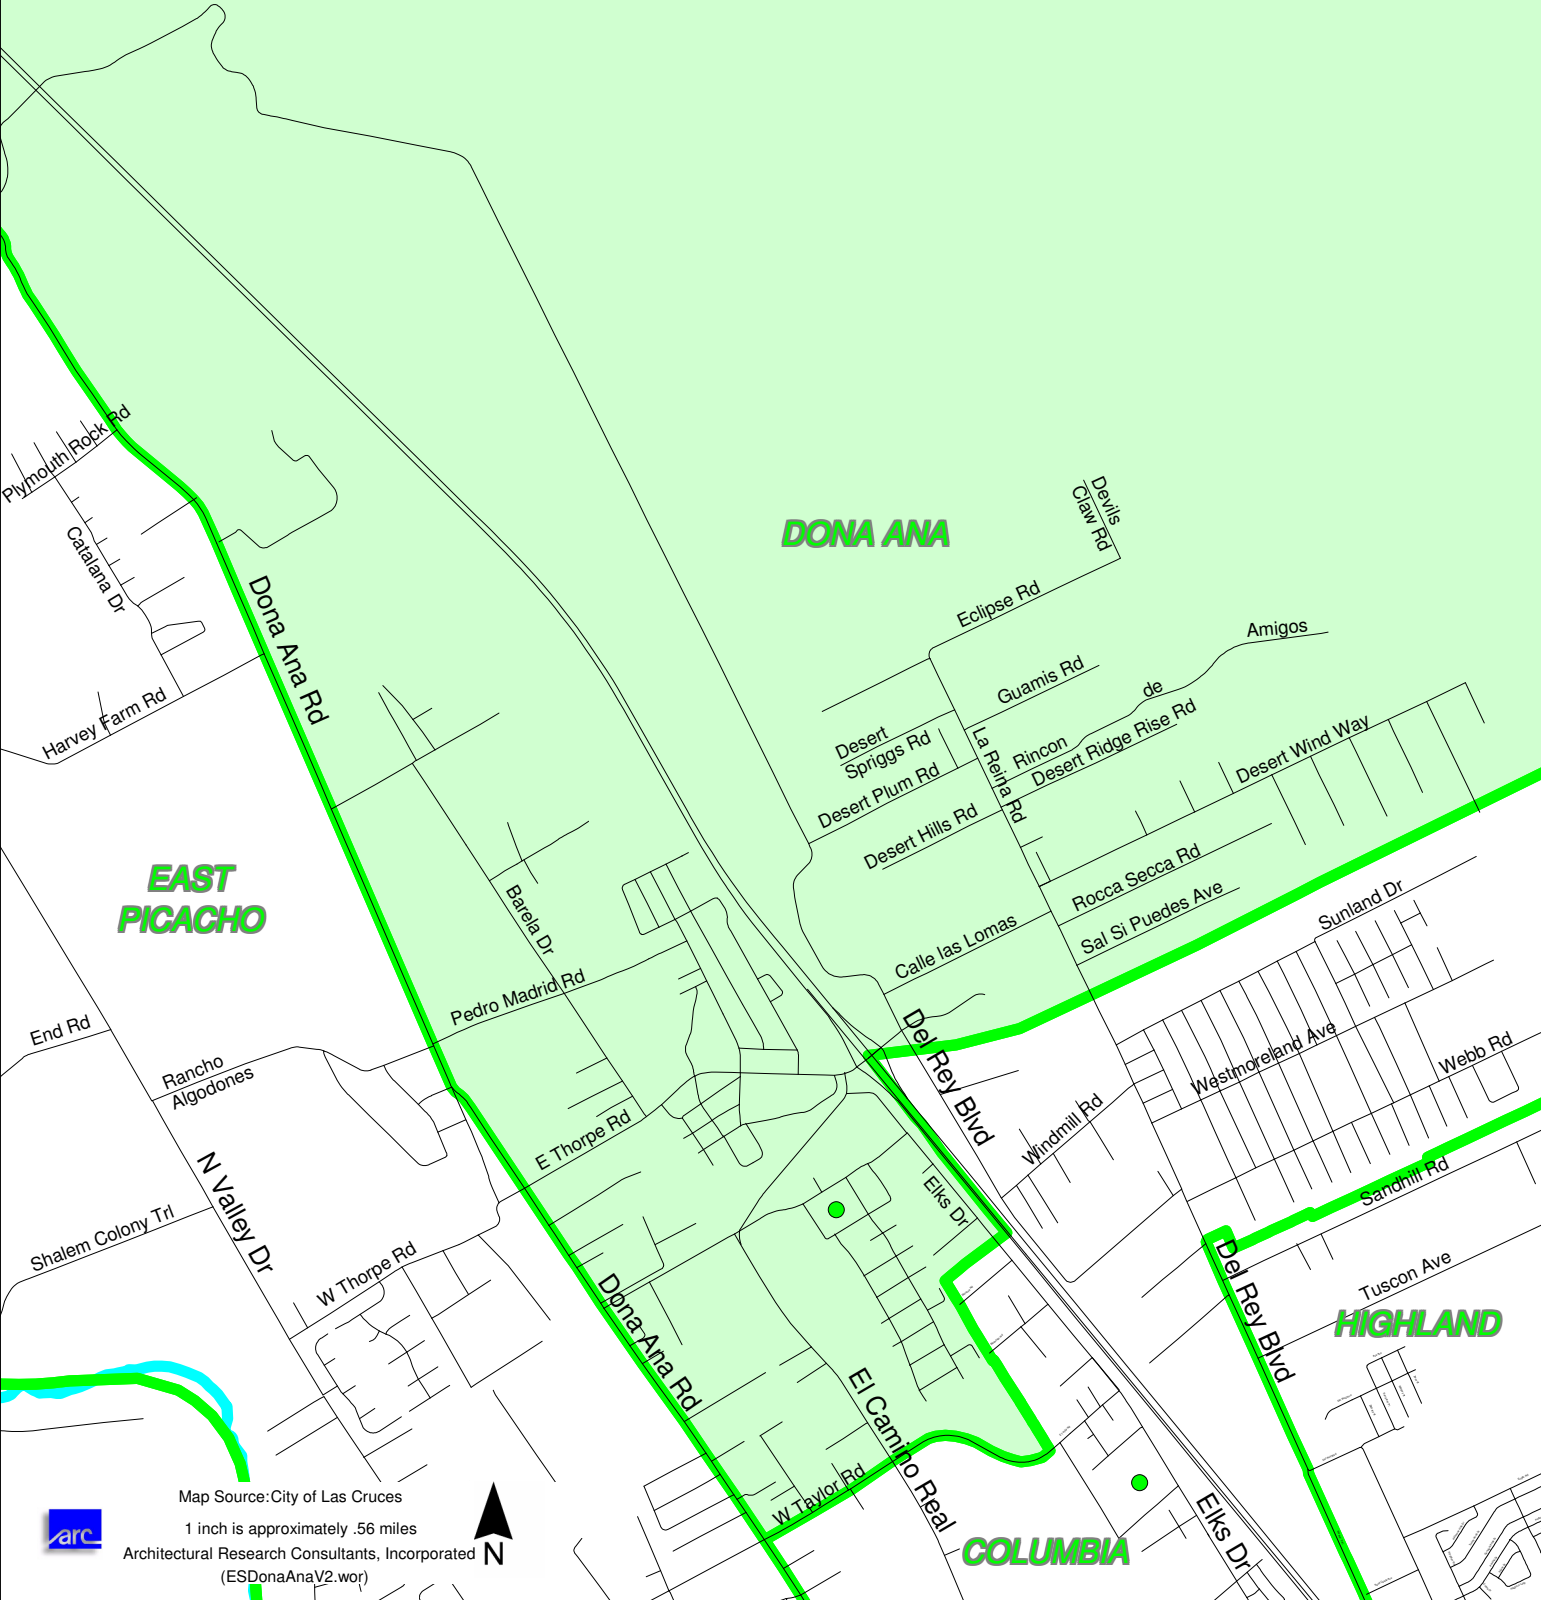

**Las Cruces
Public Schools**
Dona Ana Elementary

 Elementary School Locations
and Assignment Areas

Map Source: City of Las Cruces

1 inch is approximately .56 miles

ARC
Architectural Research Consultants, Incorporated
(ESDonaAnaV2.wor)