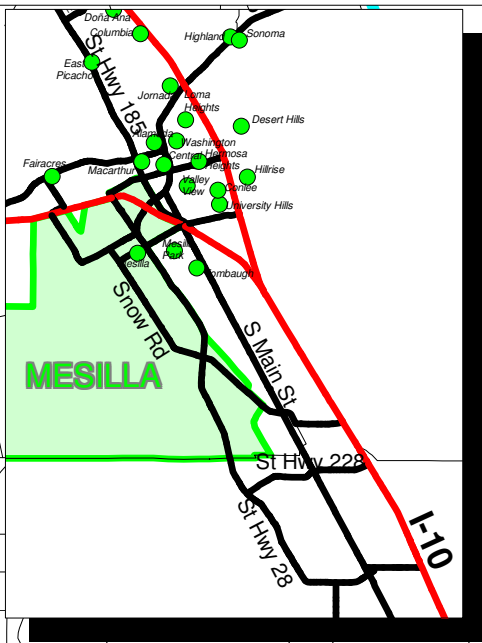

# Las Cruces Public Schools Mesilla Elementary

 Elementary School Locations and Assignment Areas

Map Source: Dona Ana County  
1 inch is approximately .47 miles  
Architectural Research Consultants, Incorporated  
(esMesilla.WOR)