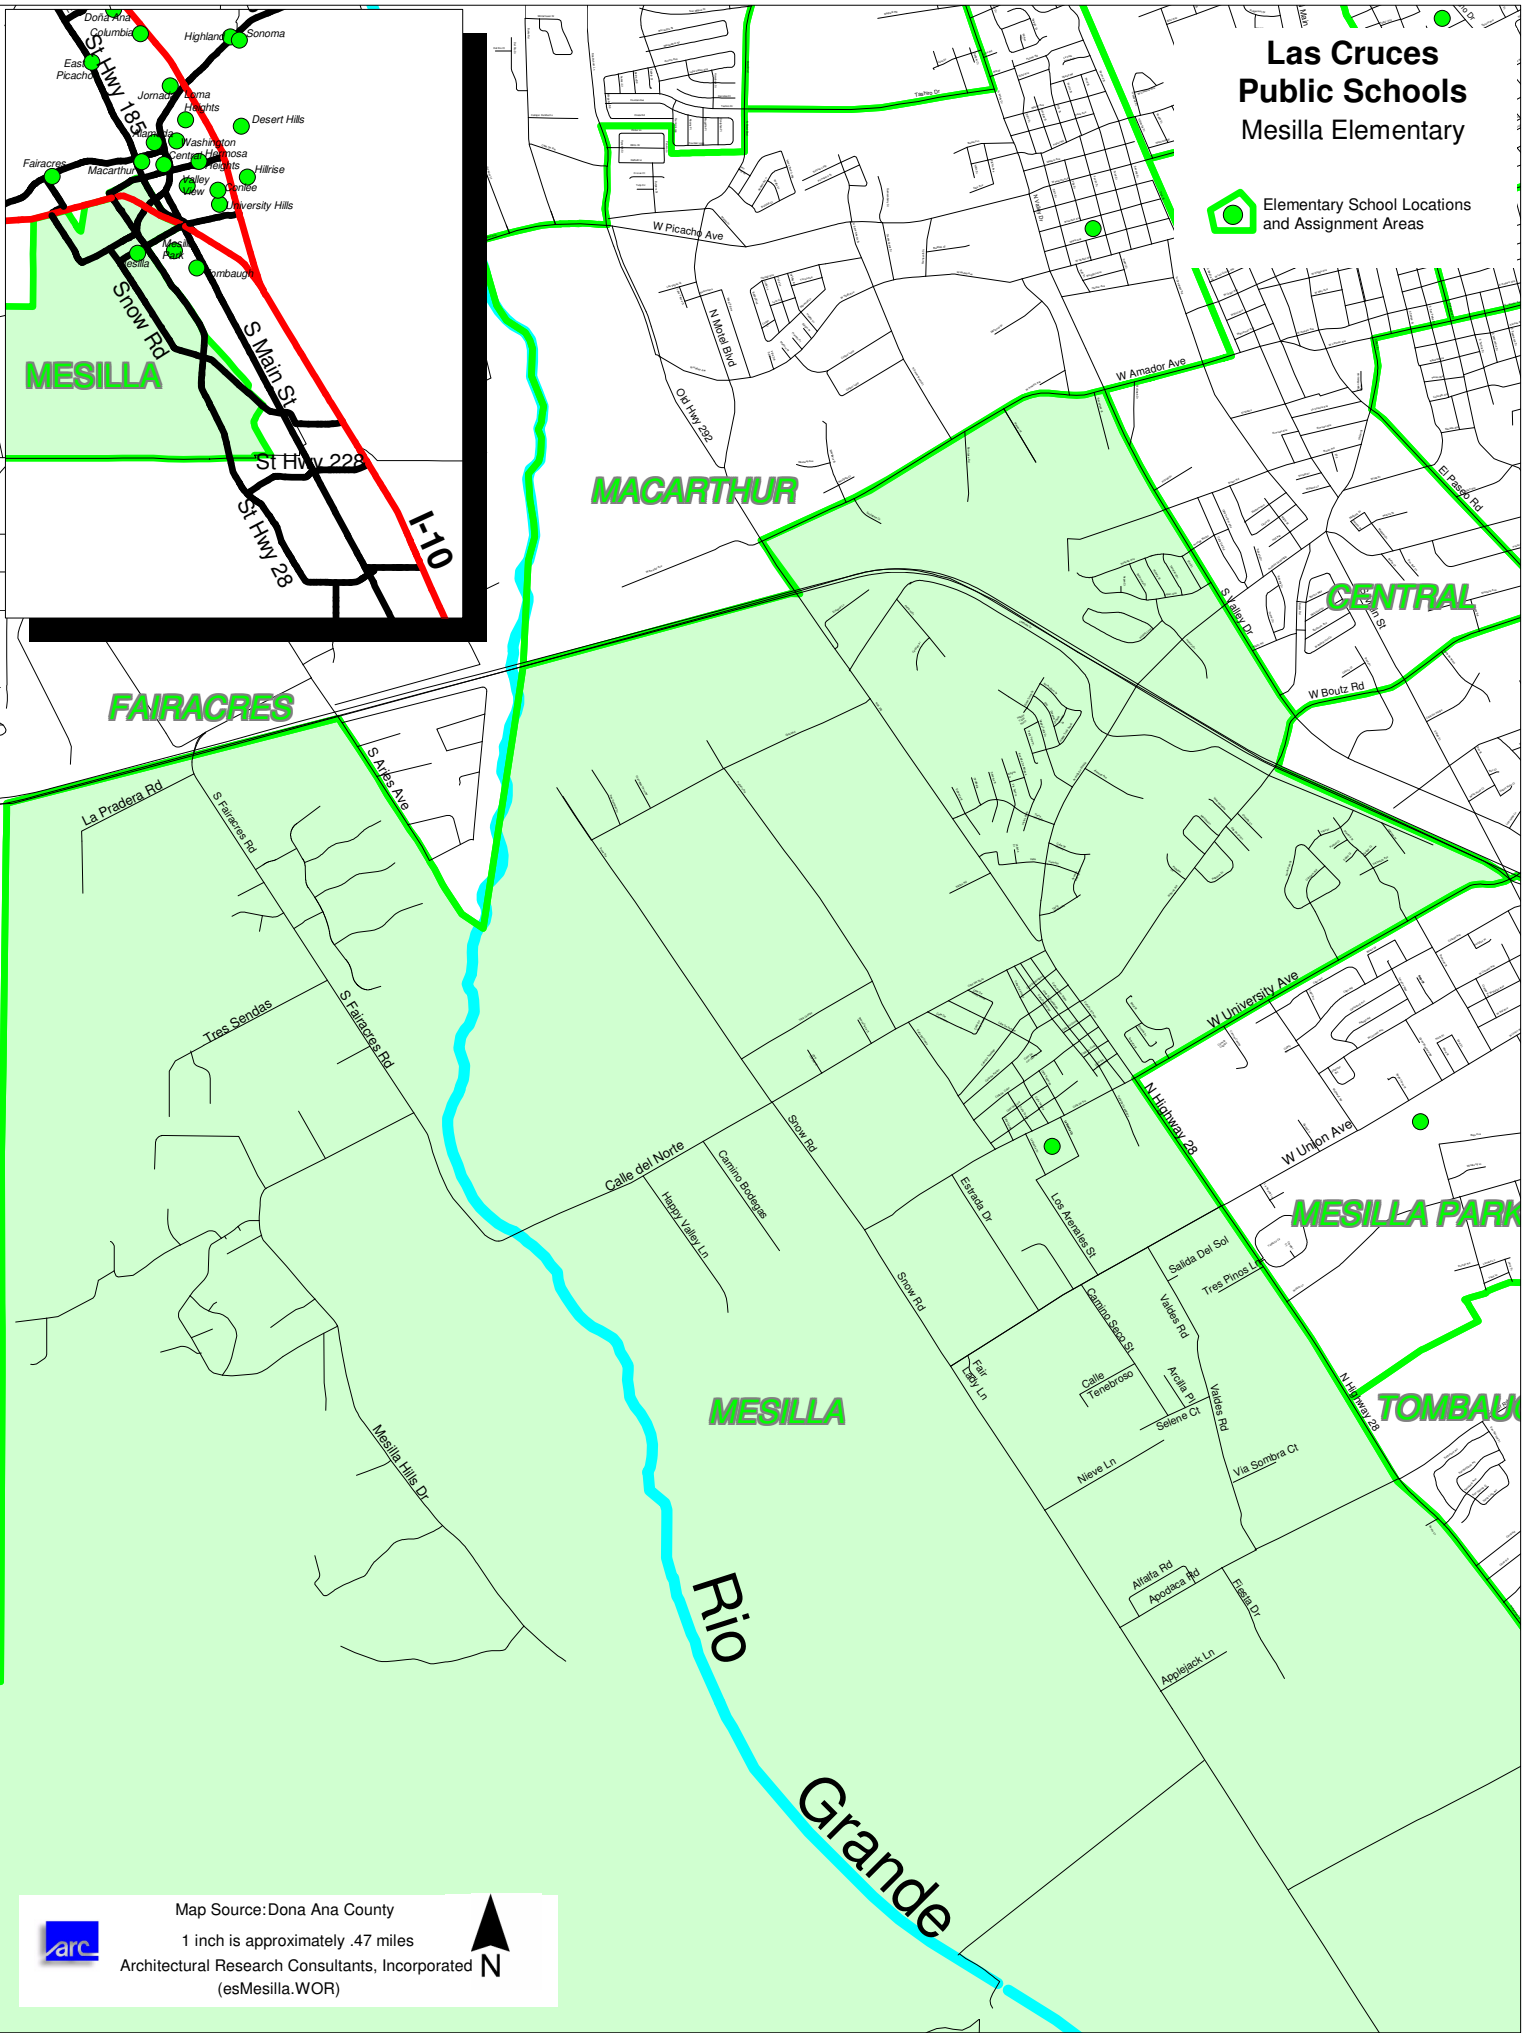

# Las Cruces Public Schools Mesilla Elementary

 Elementary School Locations and Assignment Areas

Map Source: Dona Ana County  
1 inch is approximately .47 miles  
Architectural Research Consultants, Incorporated  
(esMesilla.WOR)