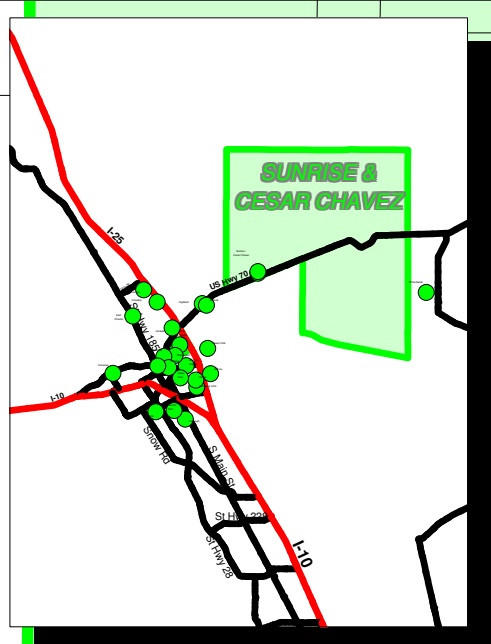

# Las Cruces Public Schools

Sunrise Elementary  
Cesar Chavez Elementary

 Elementary School Locations and Assignment Areas

## SUNRISE & CESAR CHAVEZ

Map Source: Dona Ana County

1 inch is approximately .75 miles

Architectural Research Consultants, Incorporated  
(esSunriseChavez.wor)