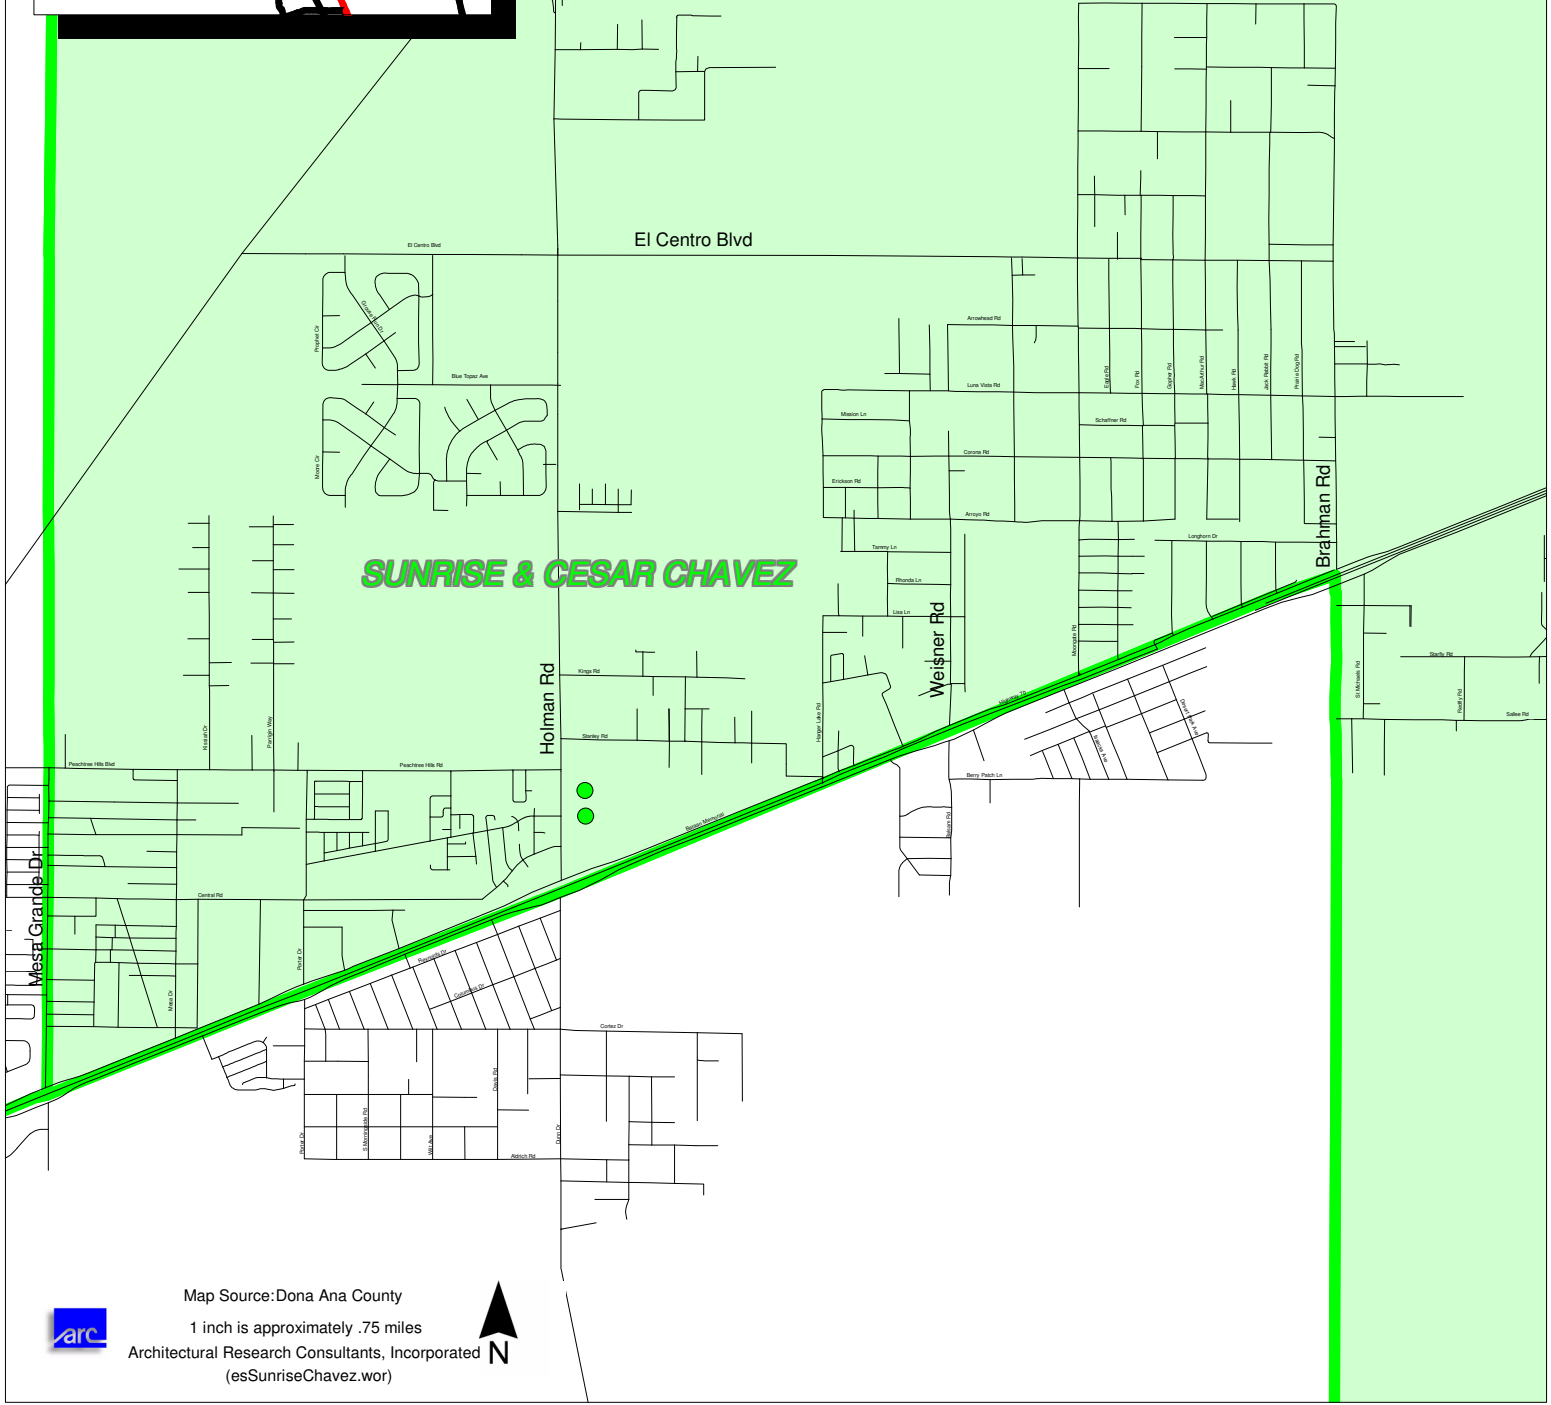

# Las Cruces Public Schools

Sunrise Elementary  
Cesar Chavez Elementary

 Elementary School Locations and Assignment Areas

## SUNRISE & CESAR CHAVEZ

Map Source: Dona Ana County

1 inch is approximately .75 miles

Architectural Research Consultants, Incorporated  
(esSunriseChavez.wor)