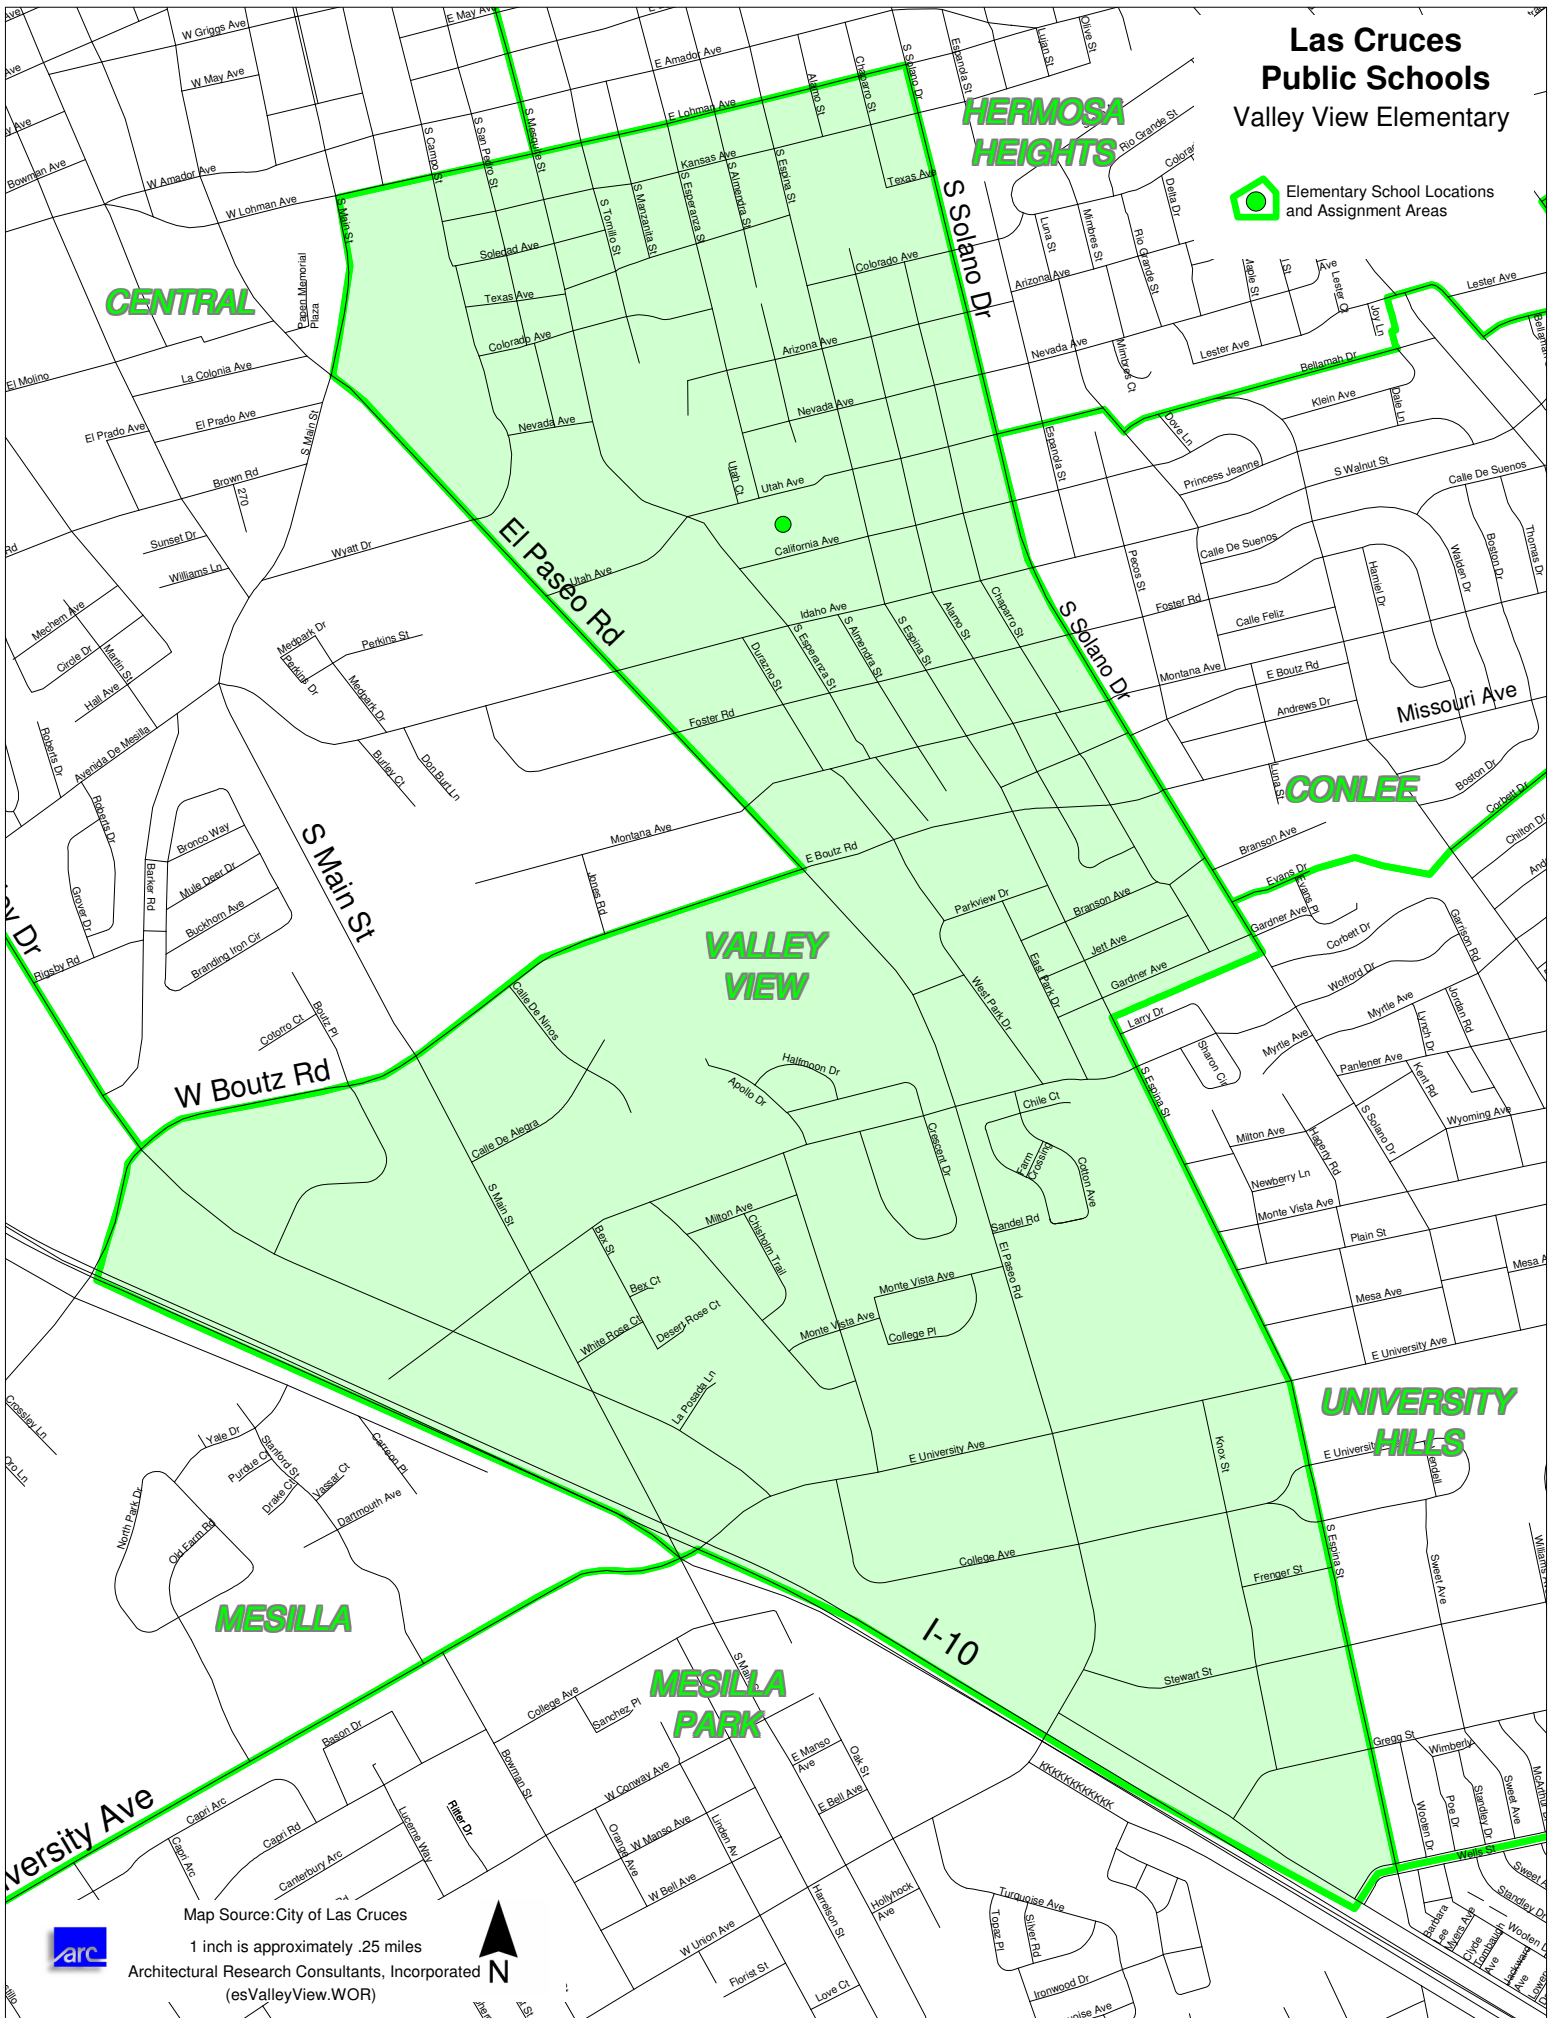

Las Cruces Public Schools

Valley View Elementary

 Elementary School Locations and Assignment Areas

Map Source: City of Las Cruces

1 inch is approximately .25 miles

ARC
Architectural Research Consultants, Incorporated
(esValleyView.WOR)