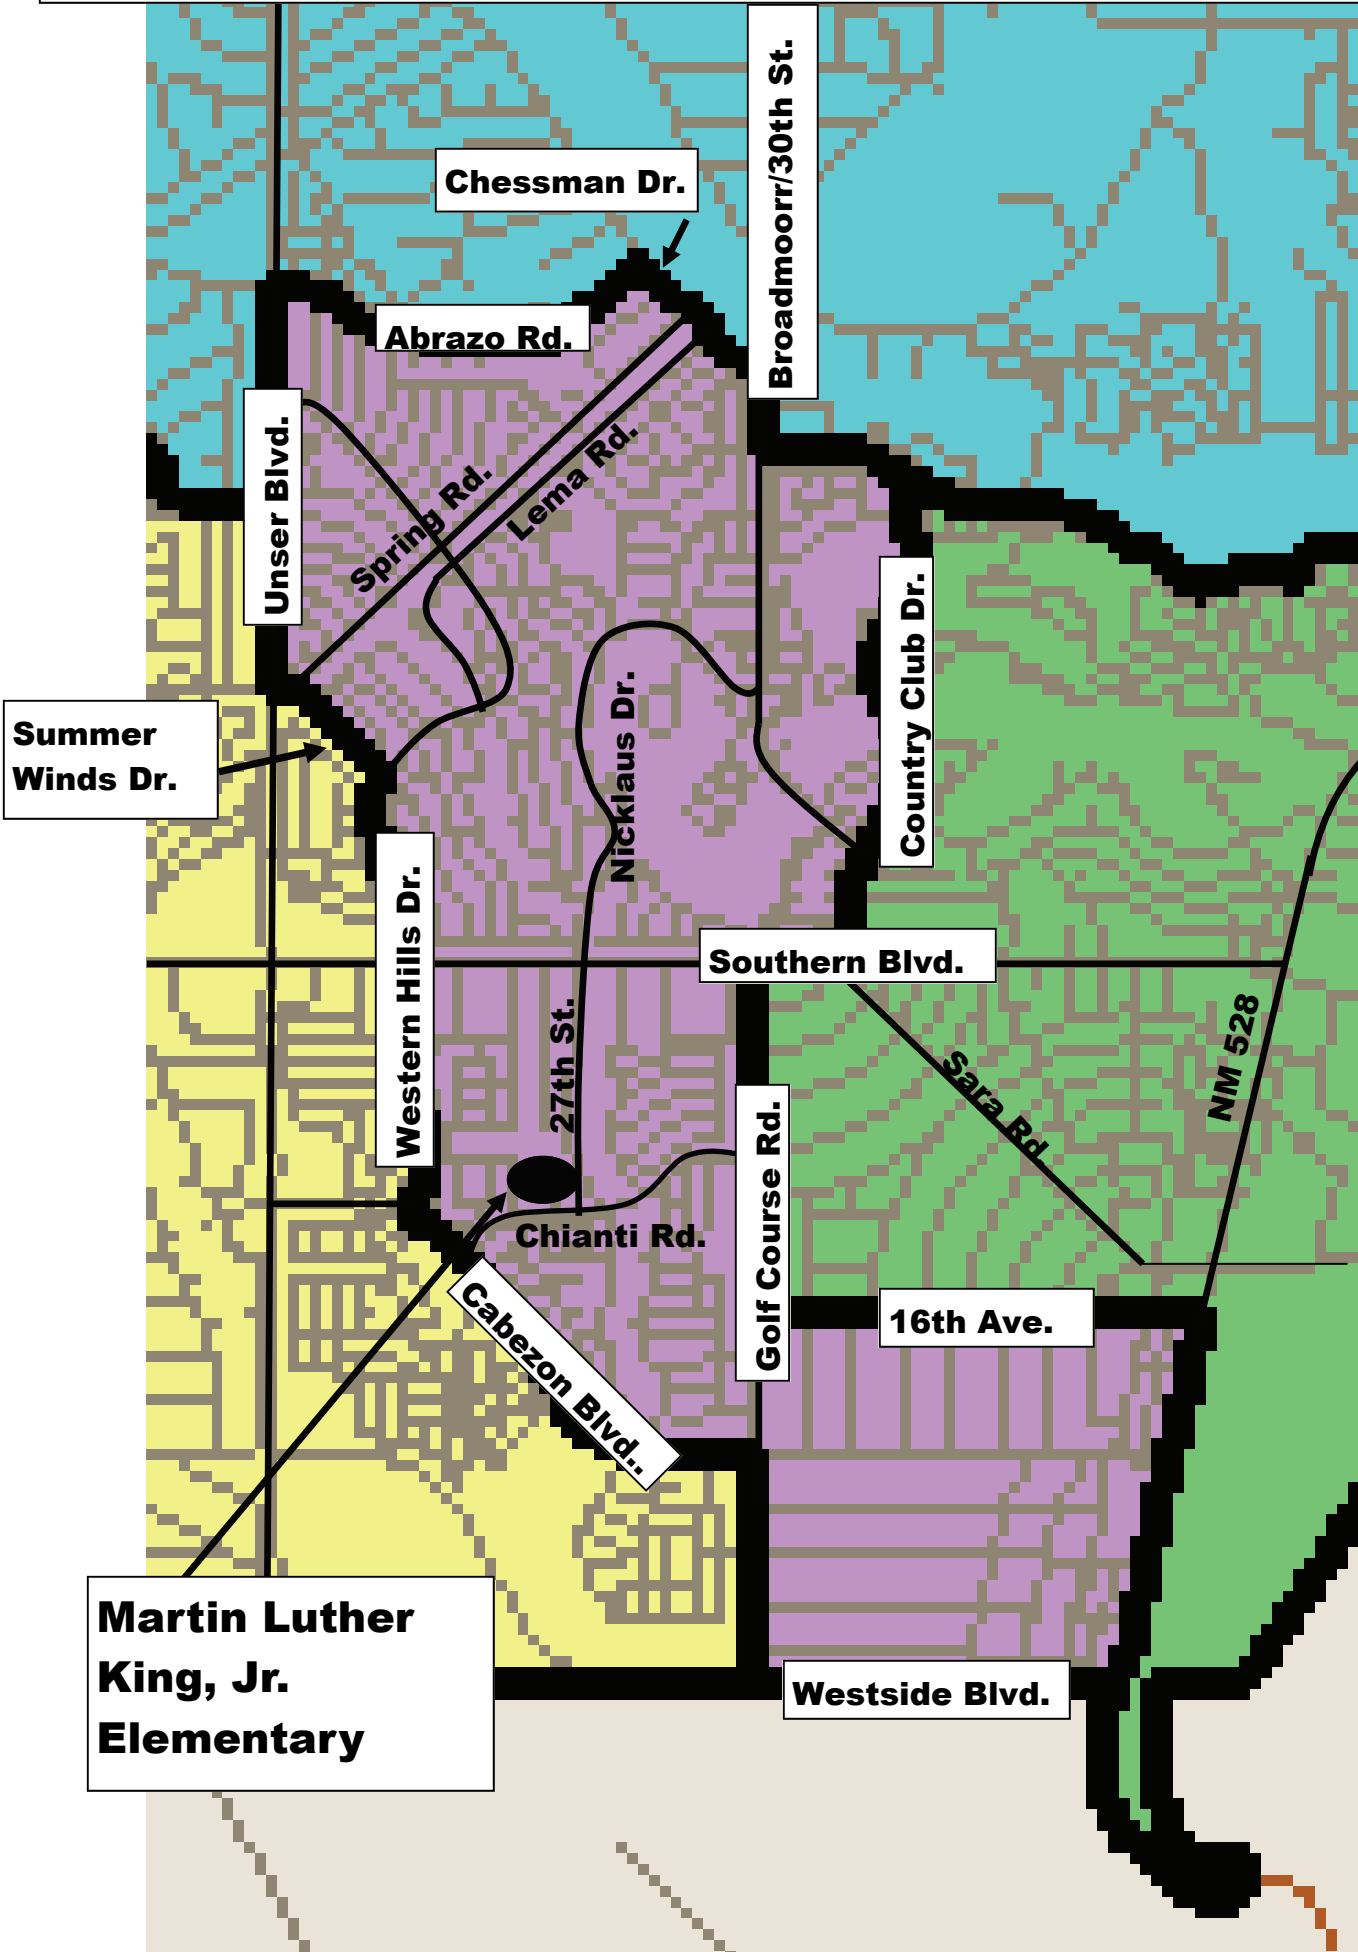

**Martin Luther King, Jr. Elementary Boundaries effective 2008-09**

Chessman Dr.

Abrazo Rd.

Broadmoor/30th St.

Unser Blvd.

Spring Rd.

Lema Rd.

Summer Winds Dr.

Nicklaus Dr.

Country Club Dr.

Western Hills Dr.

Southern Blvd.

27th St.

Chianti Rd.

Cabezon Blvd.

Golf Course Rd.

Sara Rd.

NM 528

16th Ave.

**Martin Luther King, Jr. Elementary**

Westside Blvd.