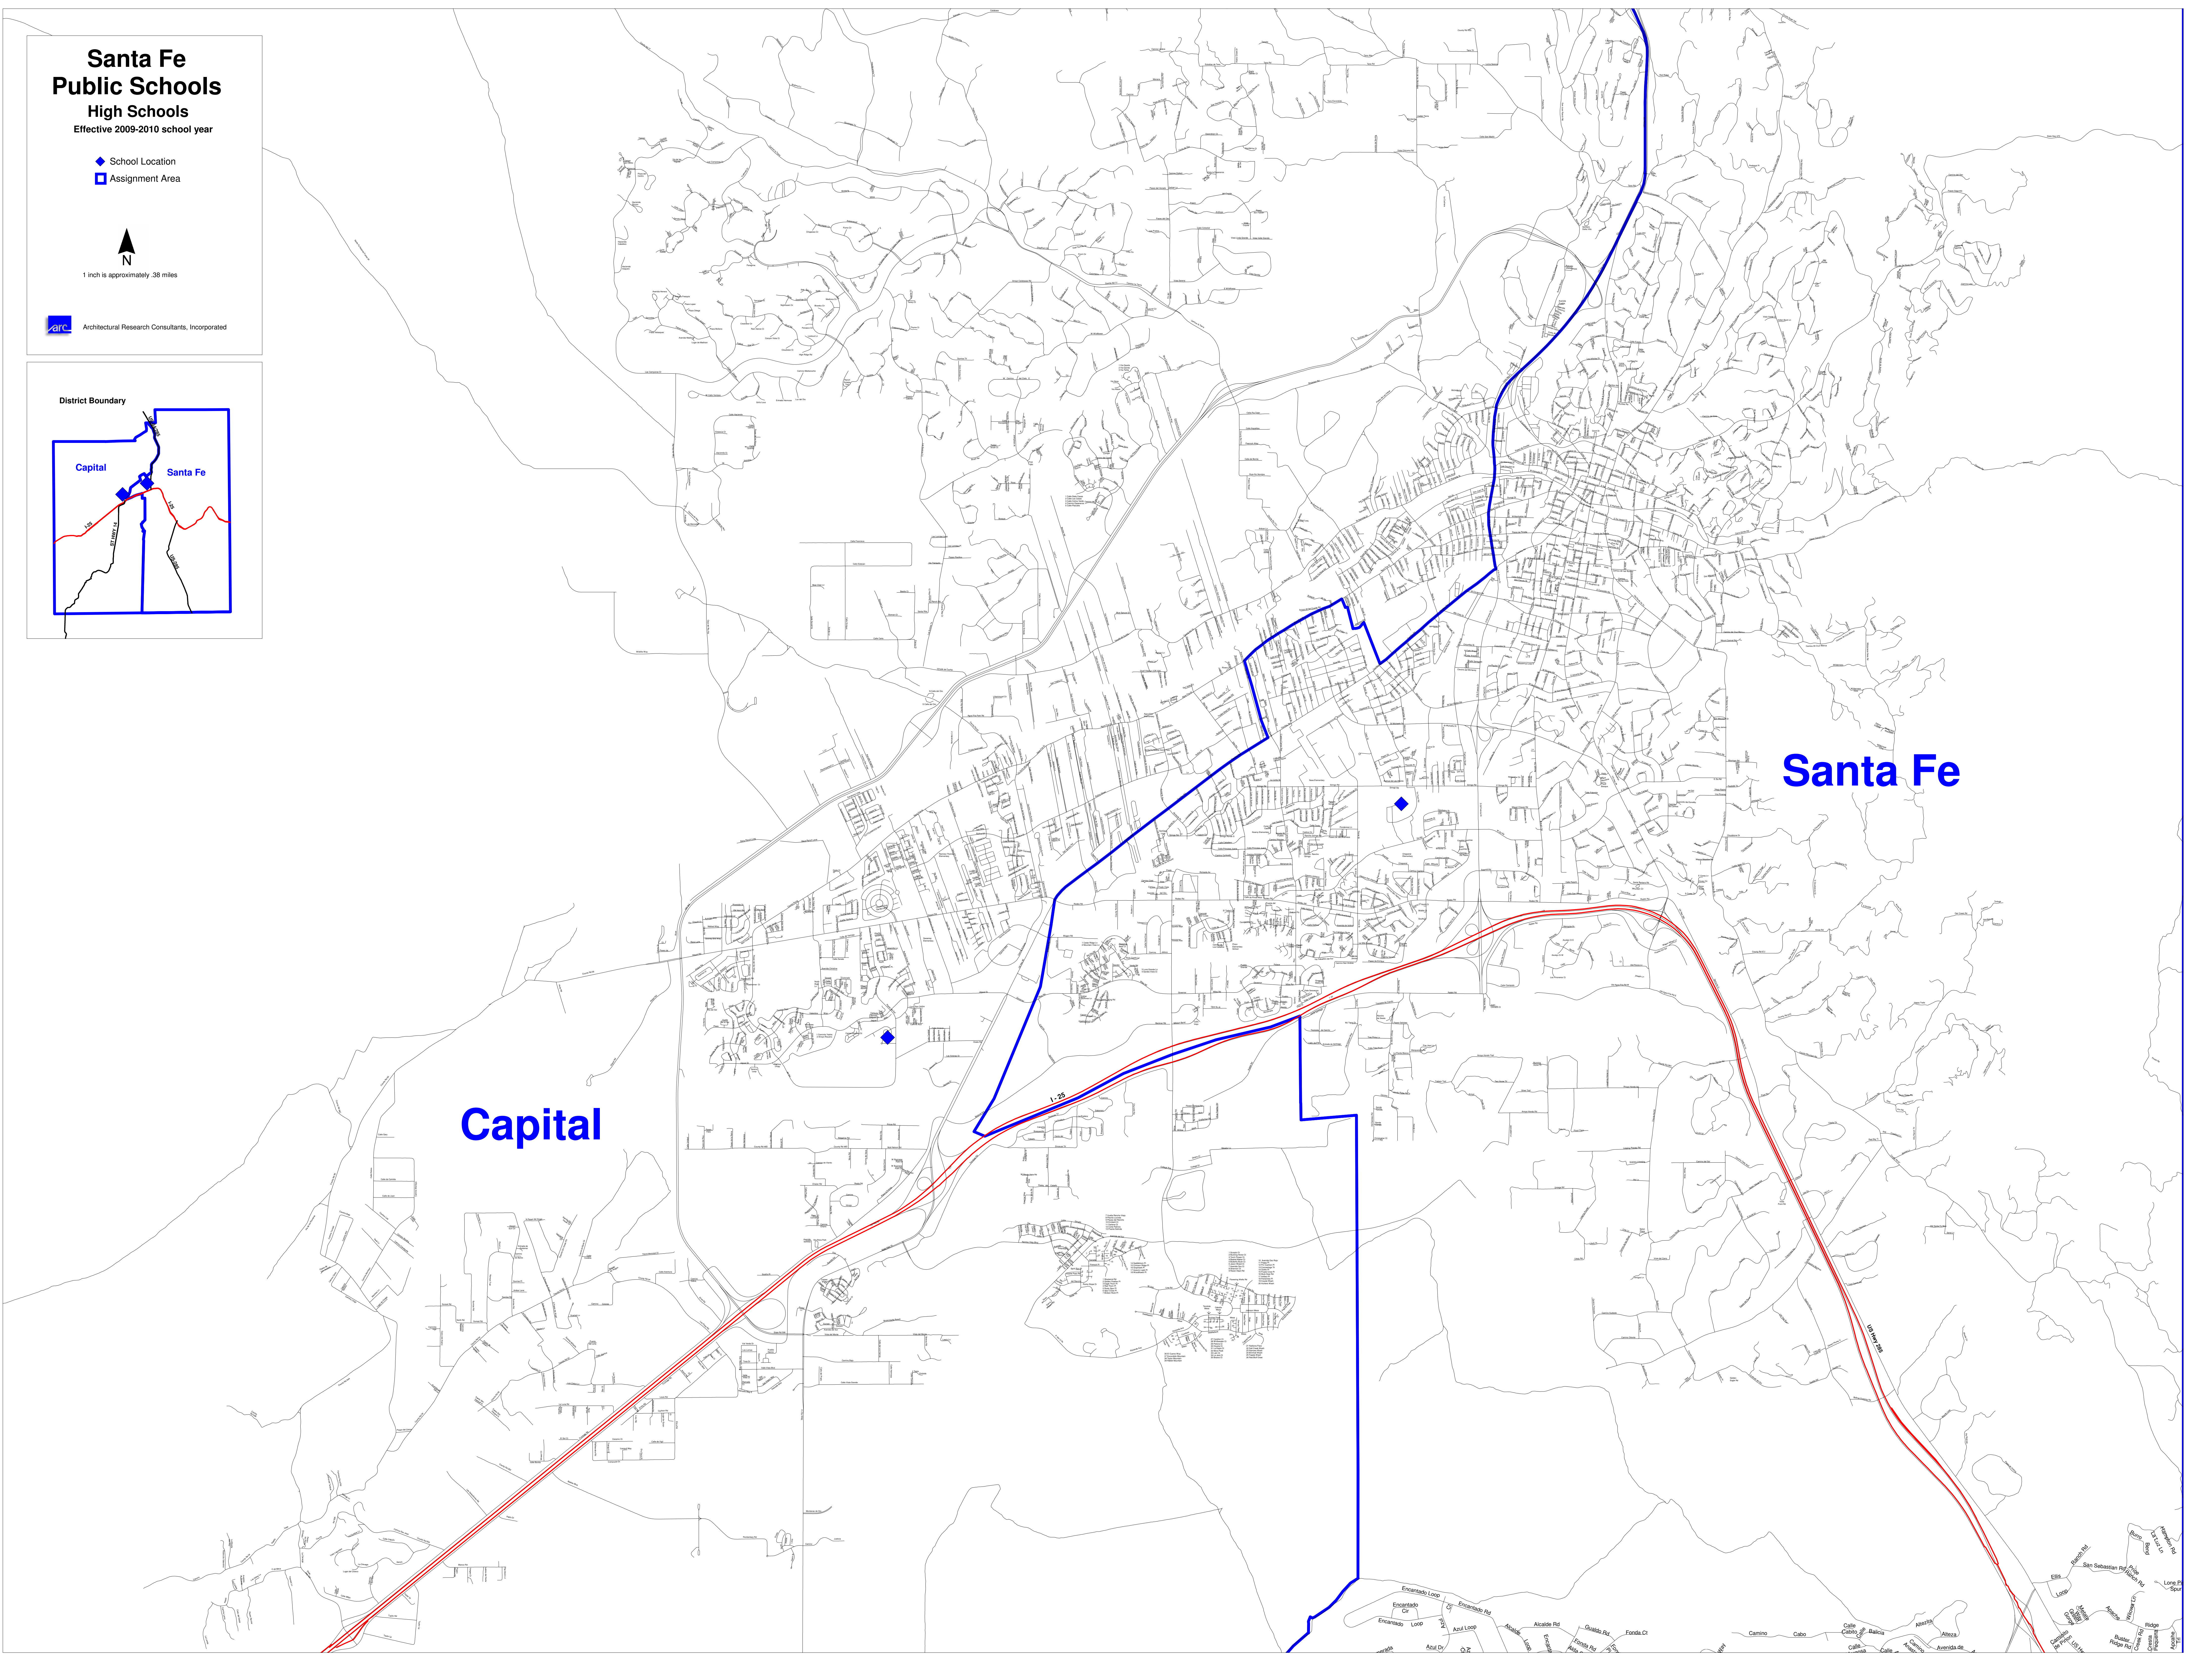

Santa Fe Public Schools

High Schools

Effective 2009-2010 school year

- School Location
- ▣ Assignment Area

1 inch is approximately .38 miles

District Boundary

Capital

Santa Fe