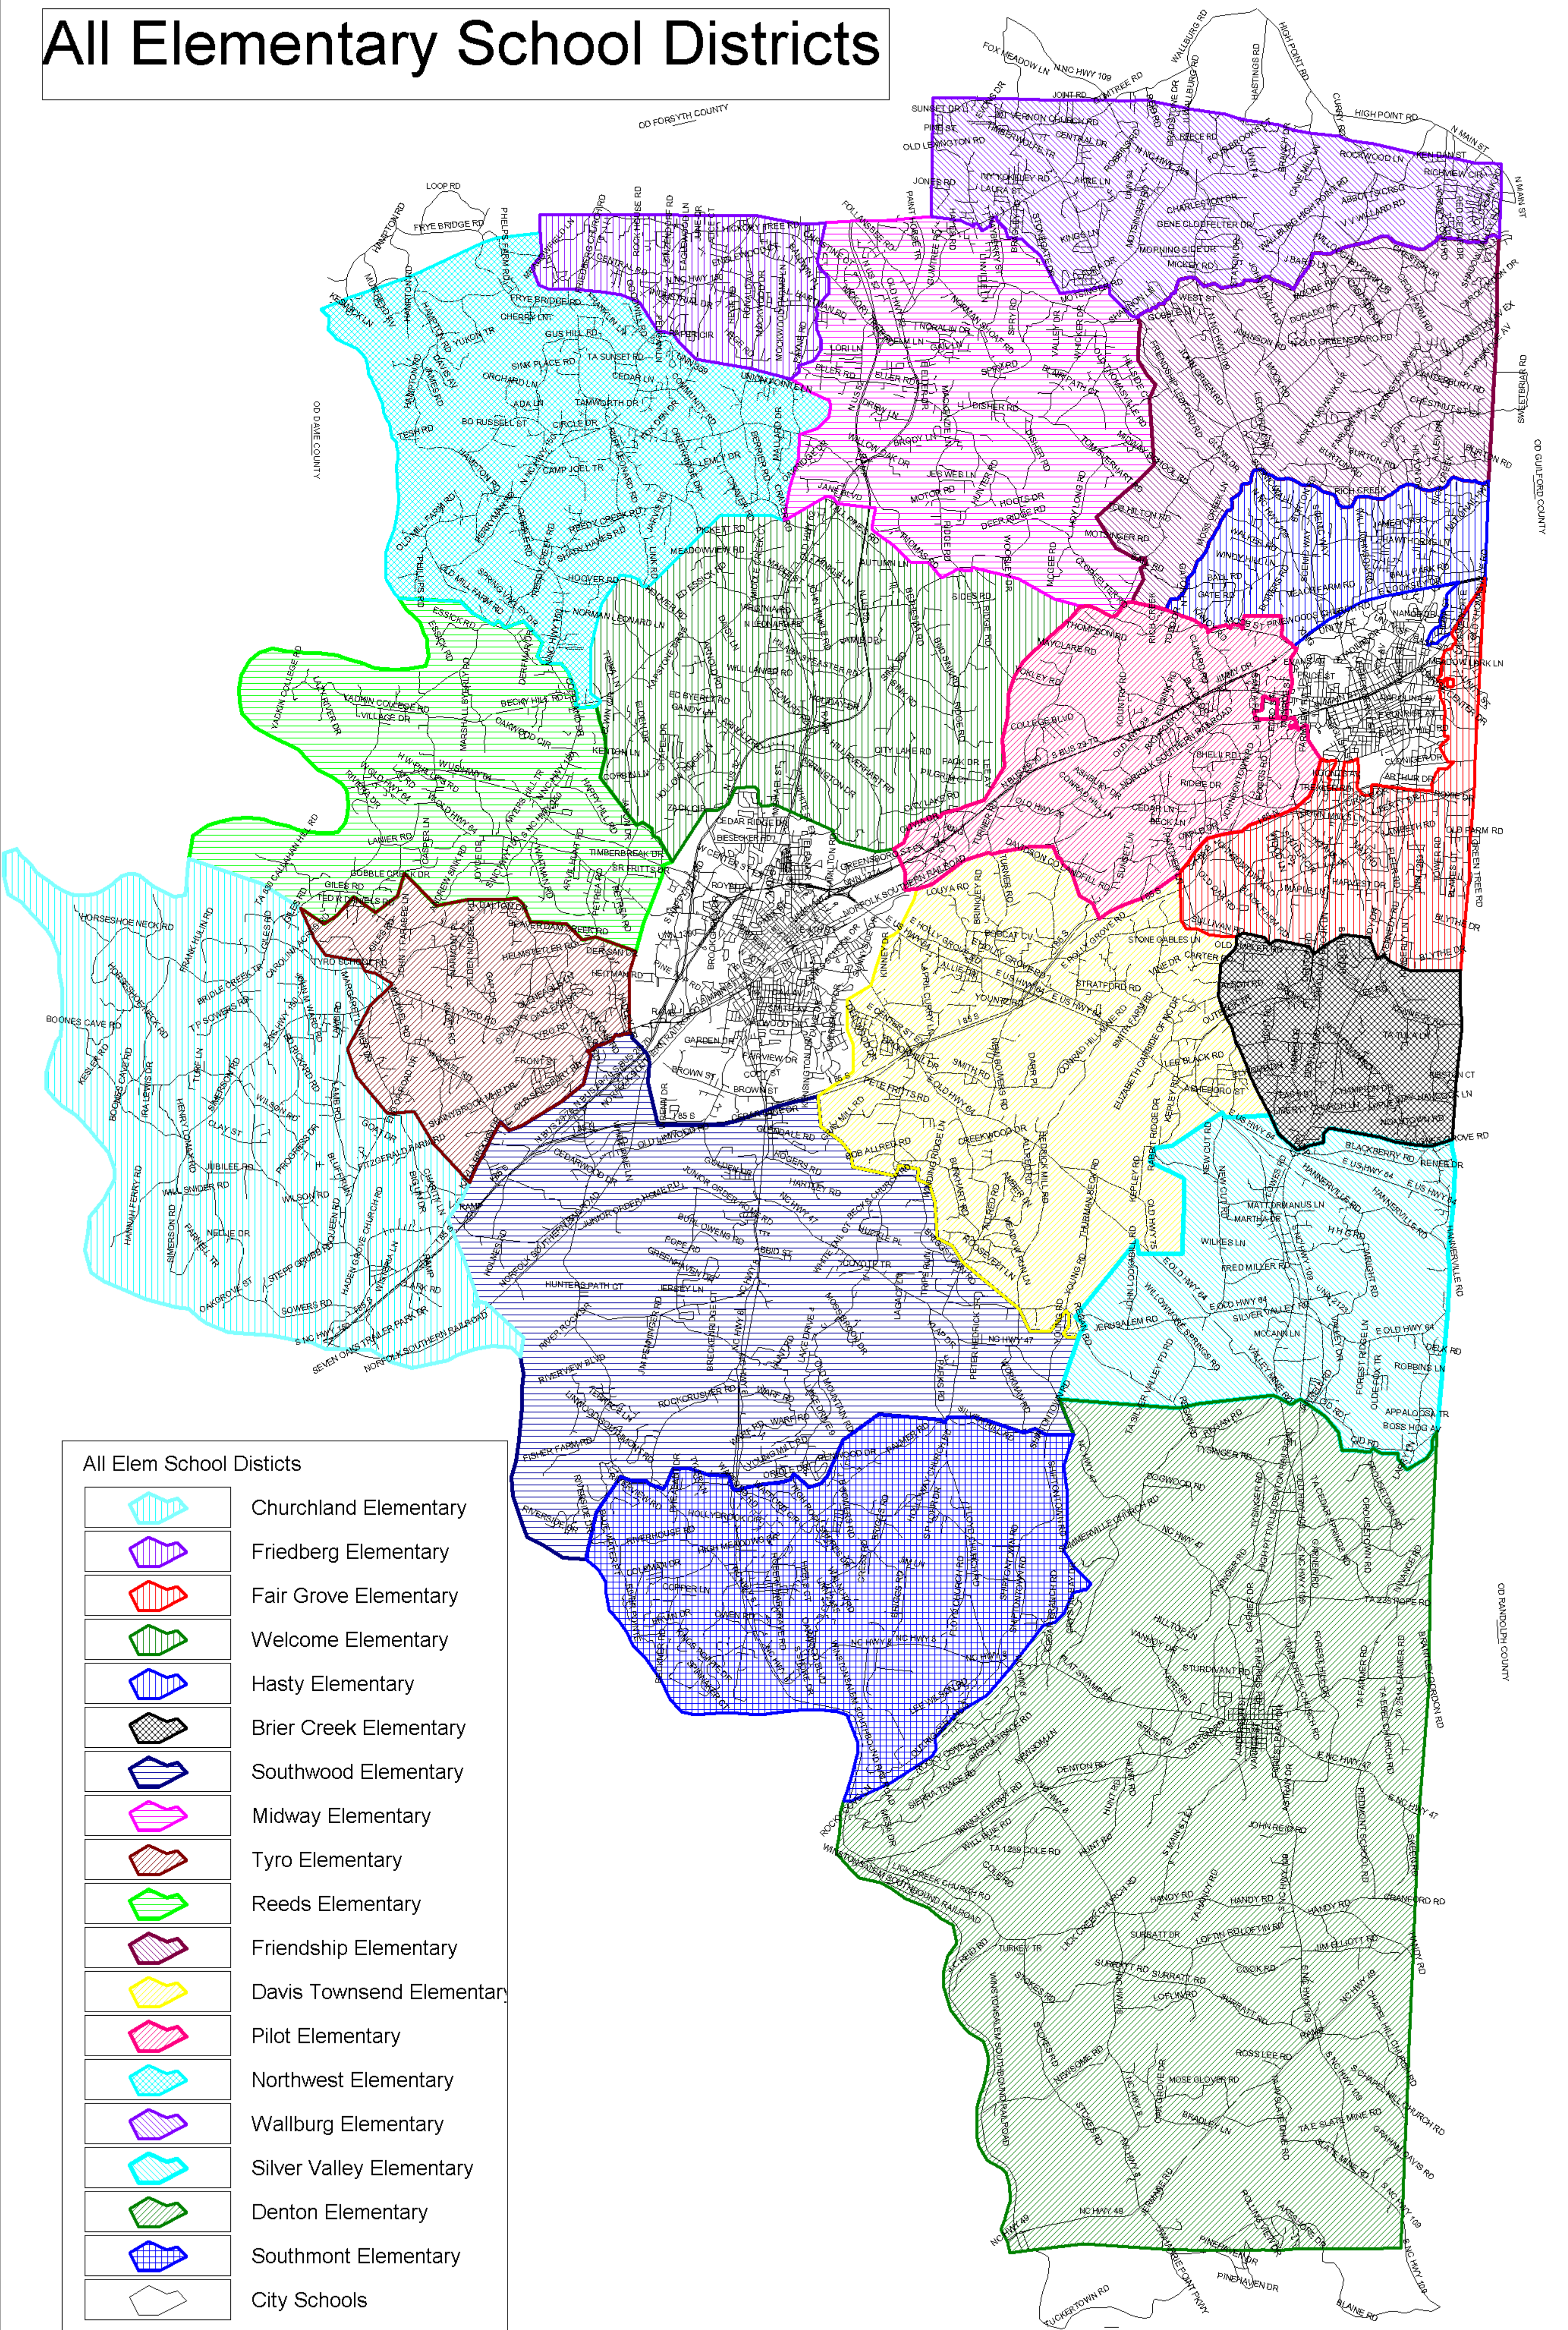

All Elementary School Districts

All Elem School Districts

-  Churchland Elementary
-  Friedberg Elementary
-  Fair Grove Elementary
-  Welcome Elementary
-  Hasty Elementary
-  Brier Creek Elementary
-  Southwood Elementary
-  Midway Elementary
-  Tyro Elementary
-  Reeds Elementary
-  Friendship Elementary
-  Davis Townsend Elementary
-  Pilot Elementary
-  Northwest Elementary
-  Wallburg Elementary
-  Silver Valley Elementary
-  Denton Elementary
-  Southmont Elementary
-  City Schools