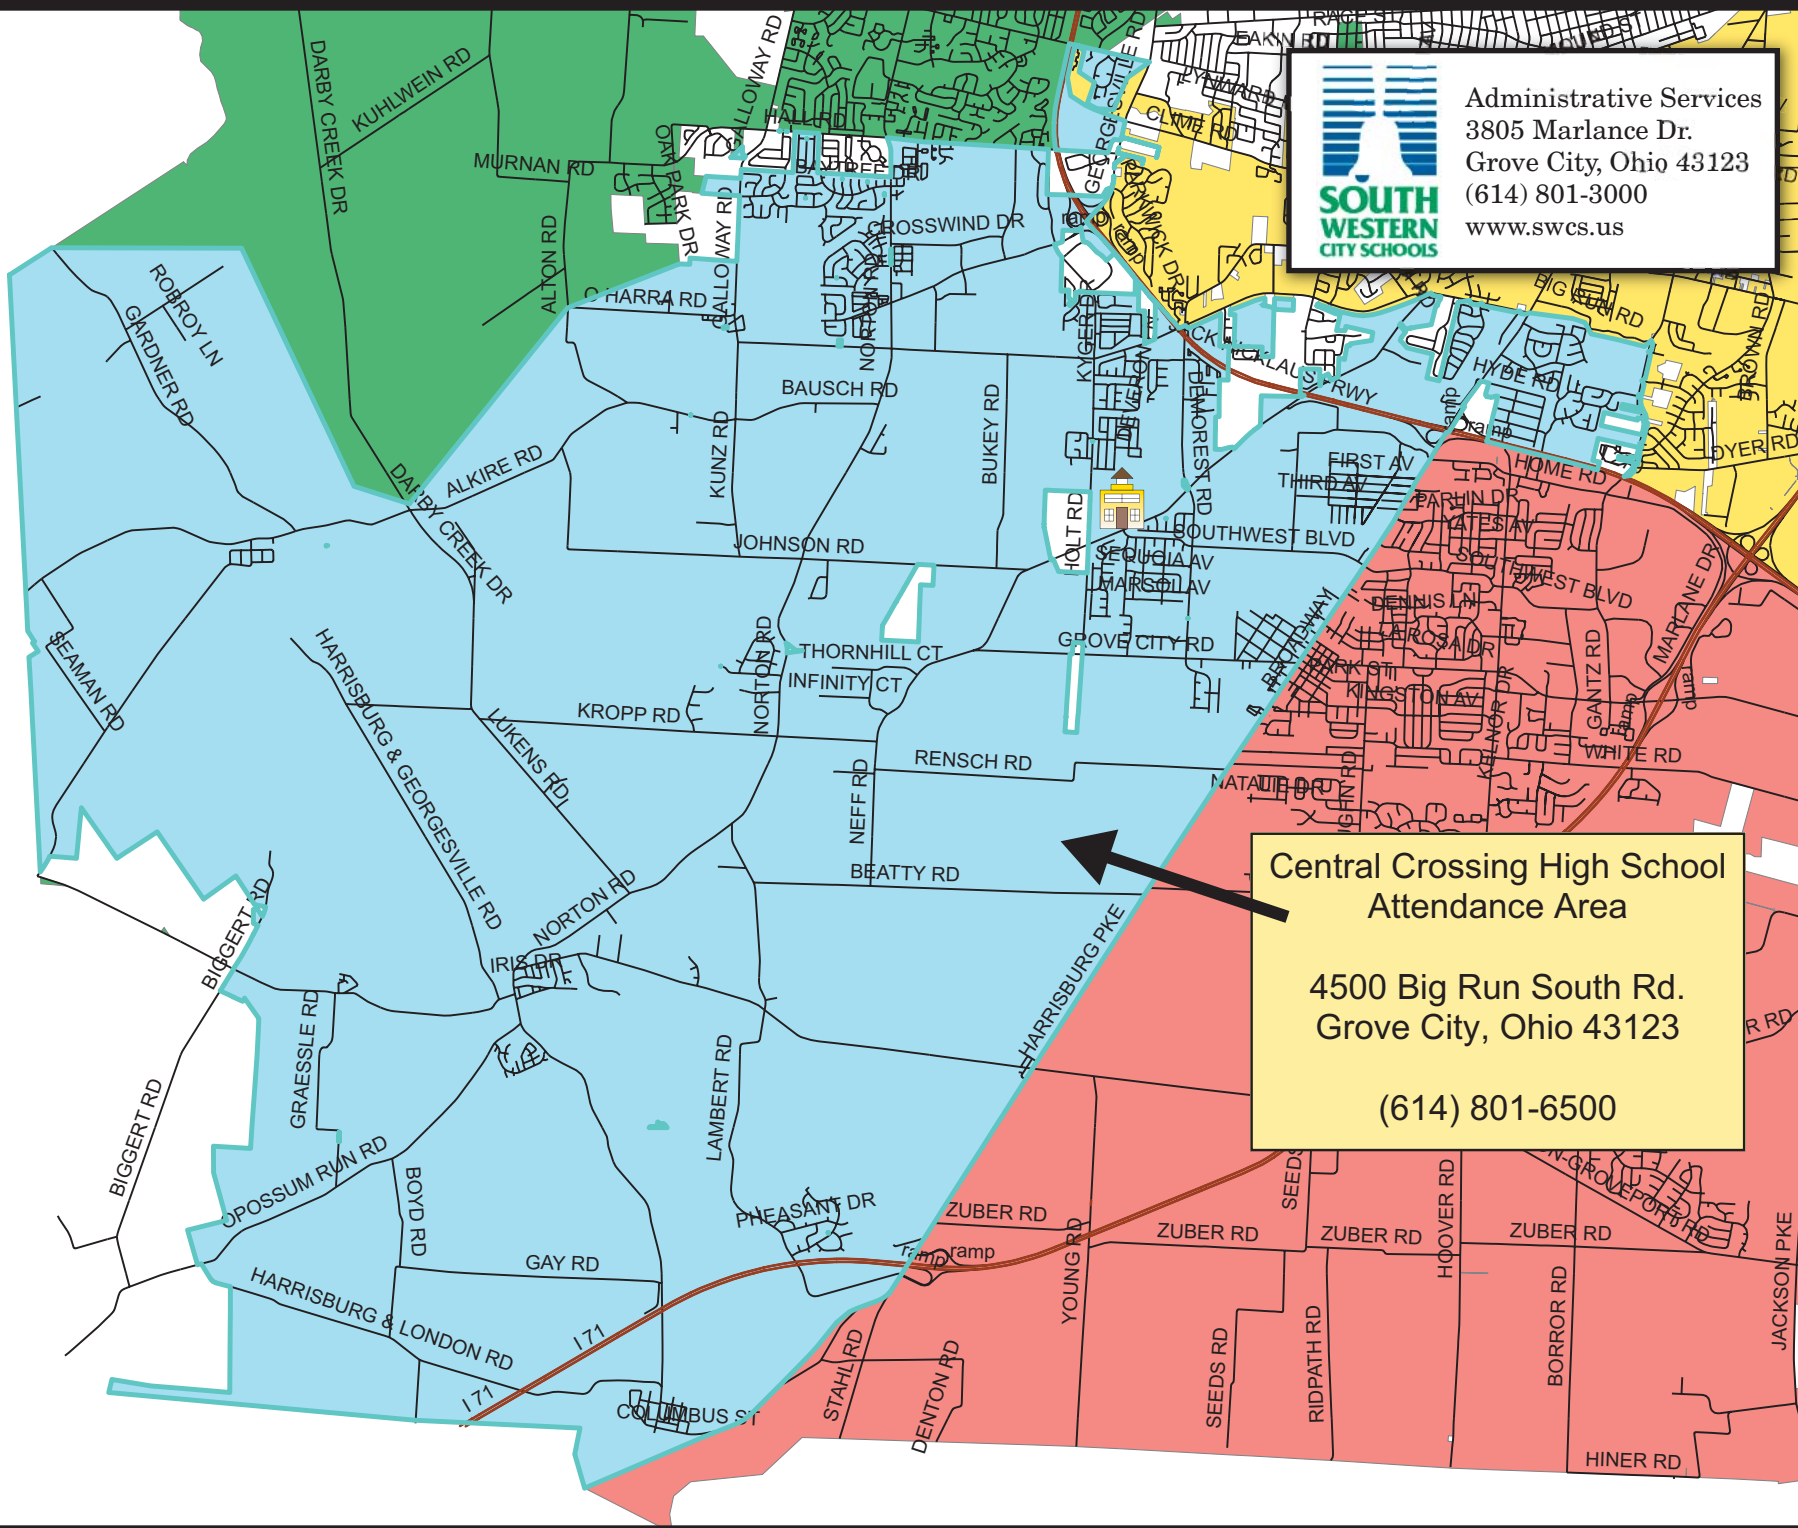

\*Areas in white are NOT South-Western City Schools.

Administrative Services  
3805 Marlane Dr.  
Grove City, Ohio 43123  
(614) 801-3000  
www.swcs.us

**Central Crossing High School  
Attendance Area**

4500 Big Run South Rd.  
Grove City, Ohio 43123

(614) 801-6500