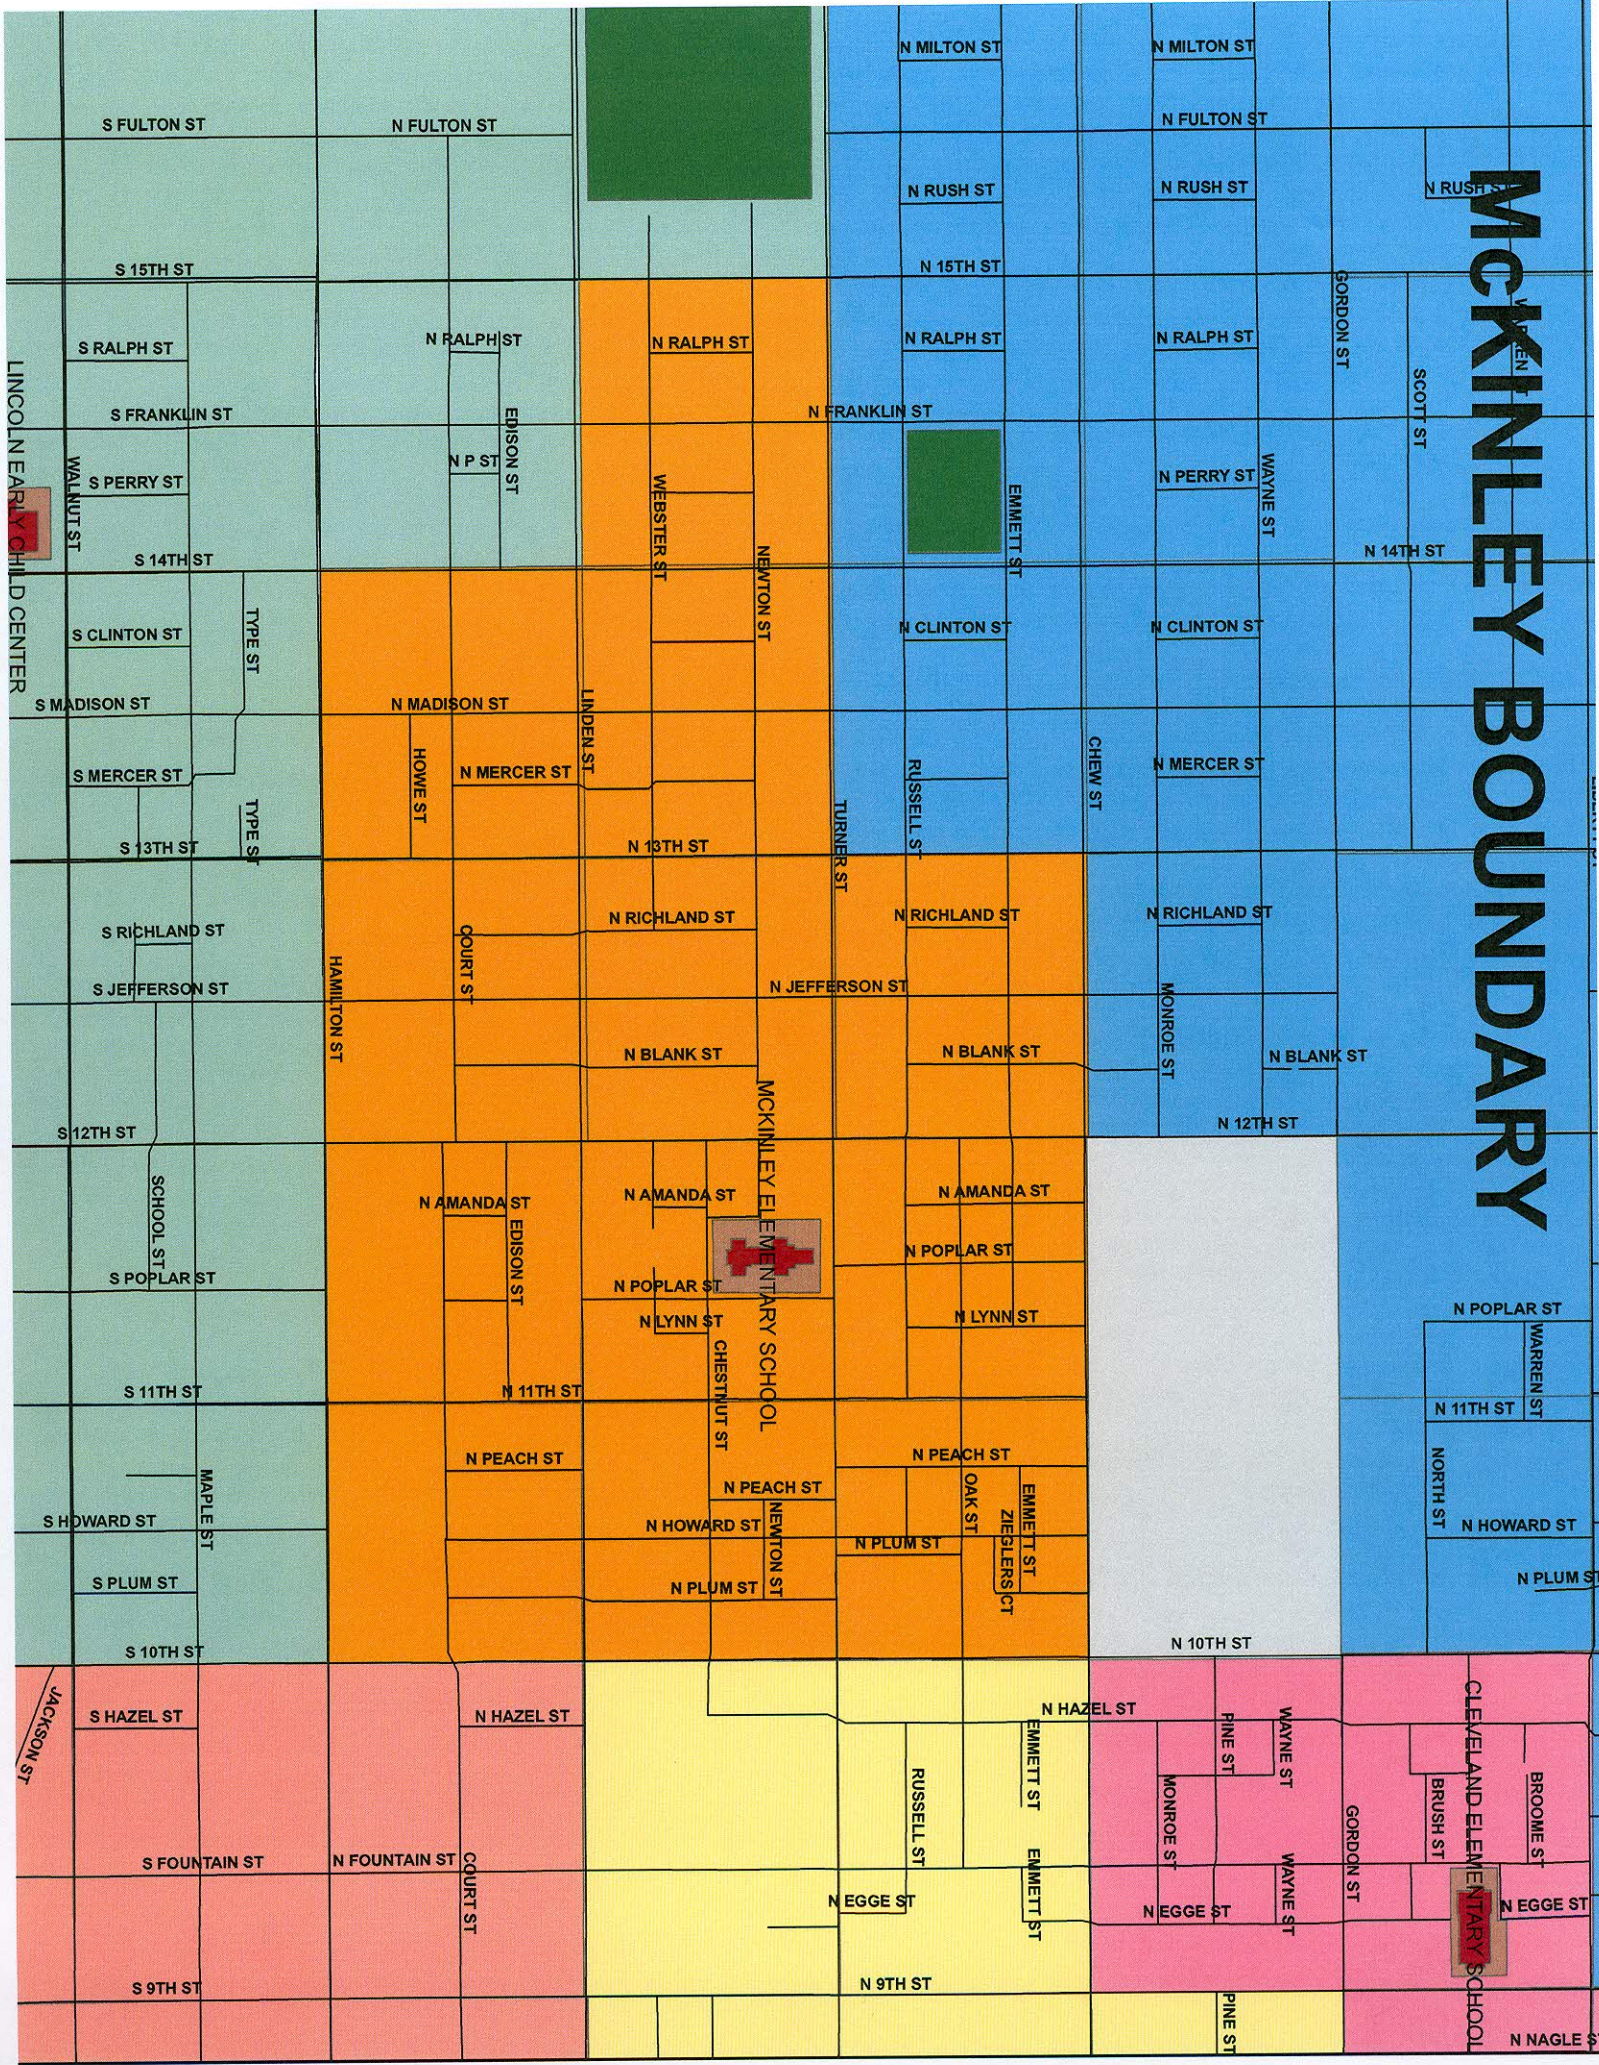

LOUIS E DIERUFF HIGH BOUNDARY

LEHIGH PARKWAY BOUNDARY

MCKINLEY BOUNDARY

LINCOLN EARLY CHILD CENTER

MCKINLEY ELEMENTARY SCHOOL

CLEVELAND ELEMENTARY SCHOOL

RAUB BOUNDARY

SOUTH MOUNTAIN BOUNDARY

TREXLER BOUNDARY

UNION TERRACE BOUNDARY

WASHINGTON BOUNDARY