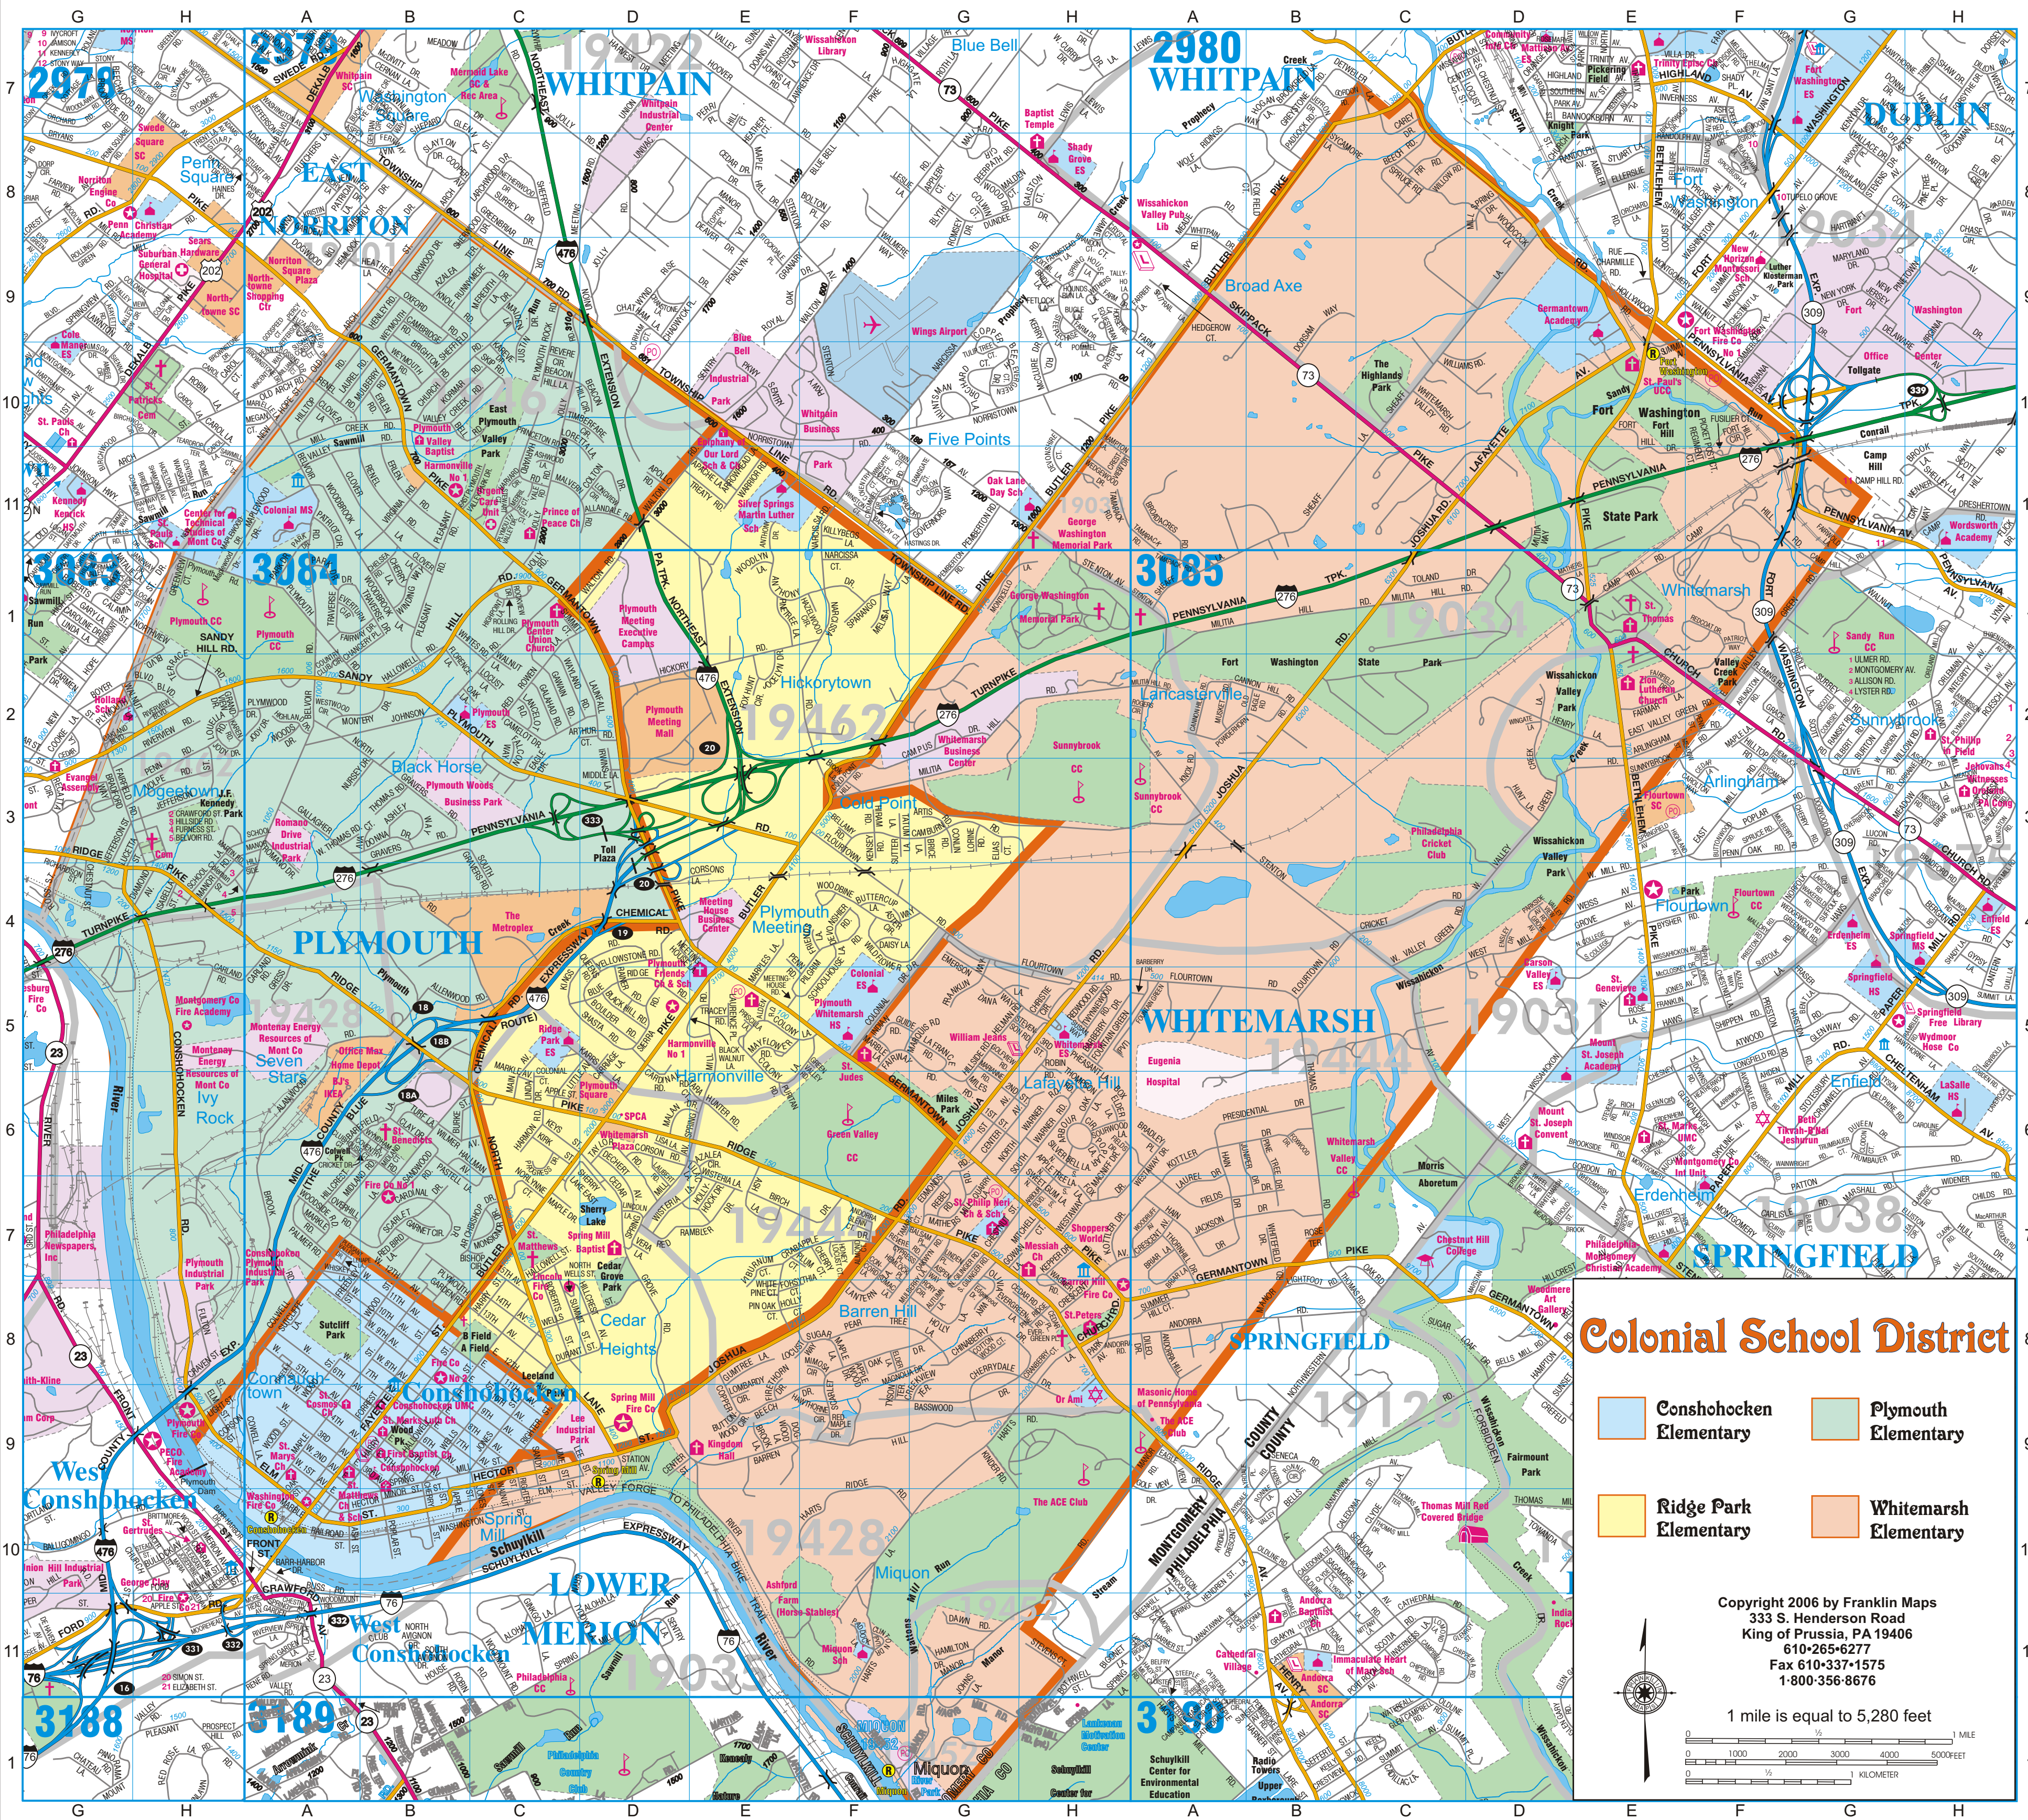

Colonial School District

Colonial School District

- Conshohocken Elementary
- Plymouth Elementary
- Ridge Park Elementary
- Whitemarsh Elementary

Copyright 2006 by Franklin Maps
 333 S. Henderson Road
 King of Prussia, PA 19406
 610-265-6277
 Fax 610-337-1575
 1-800-356-8676