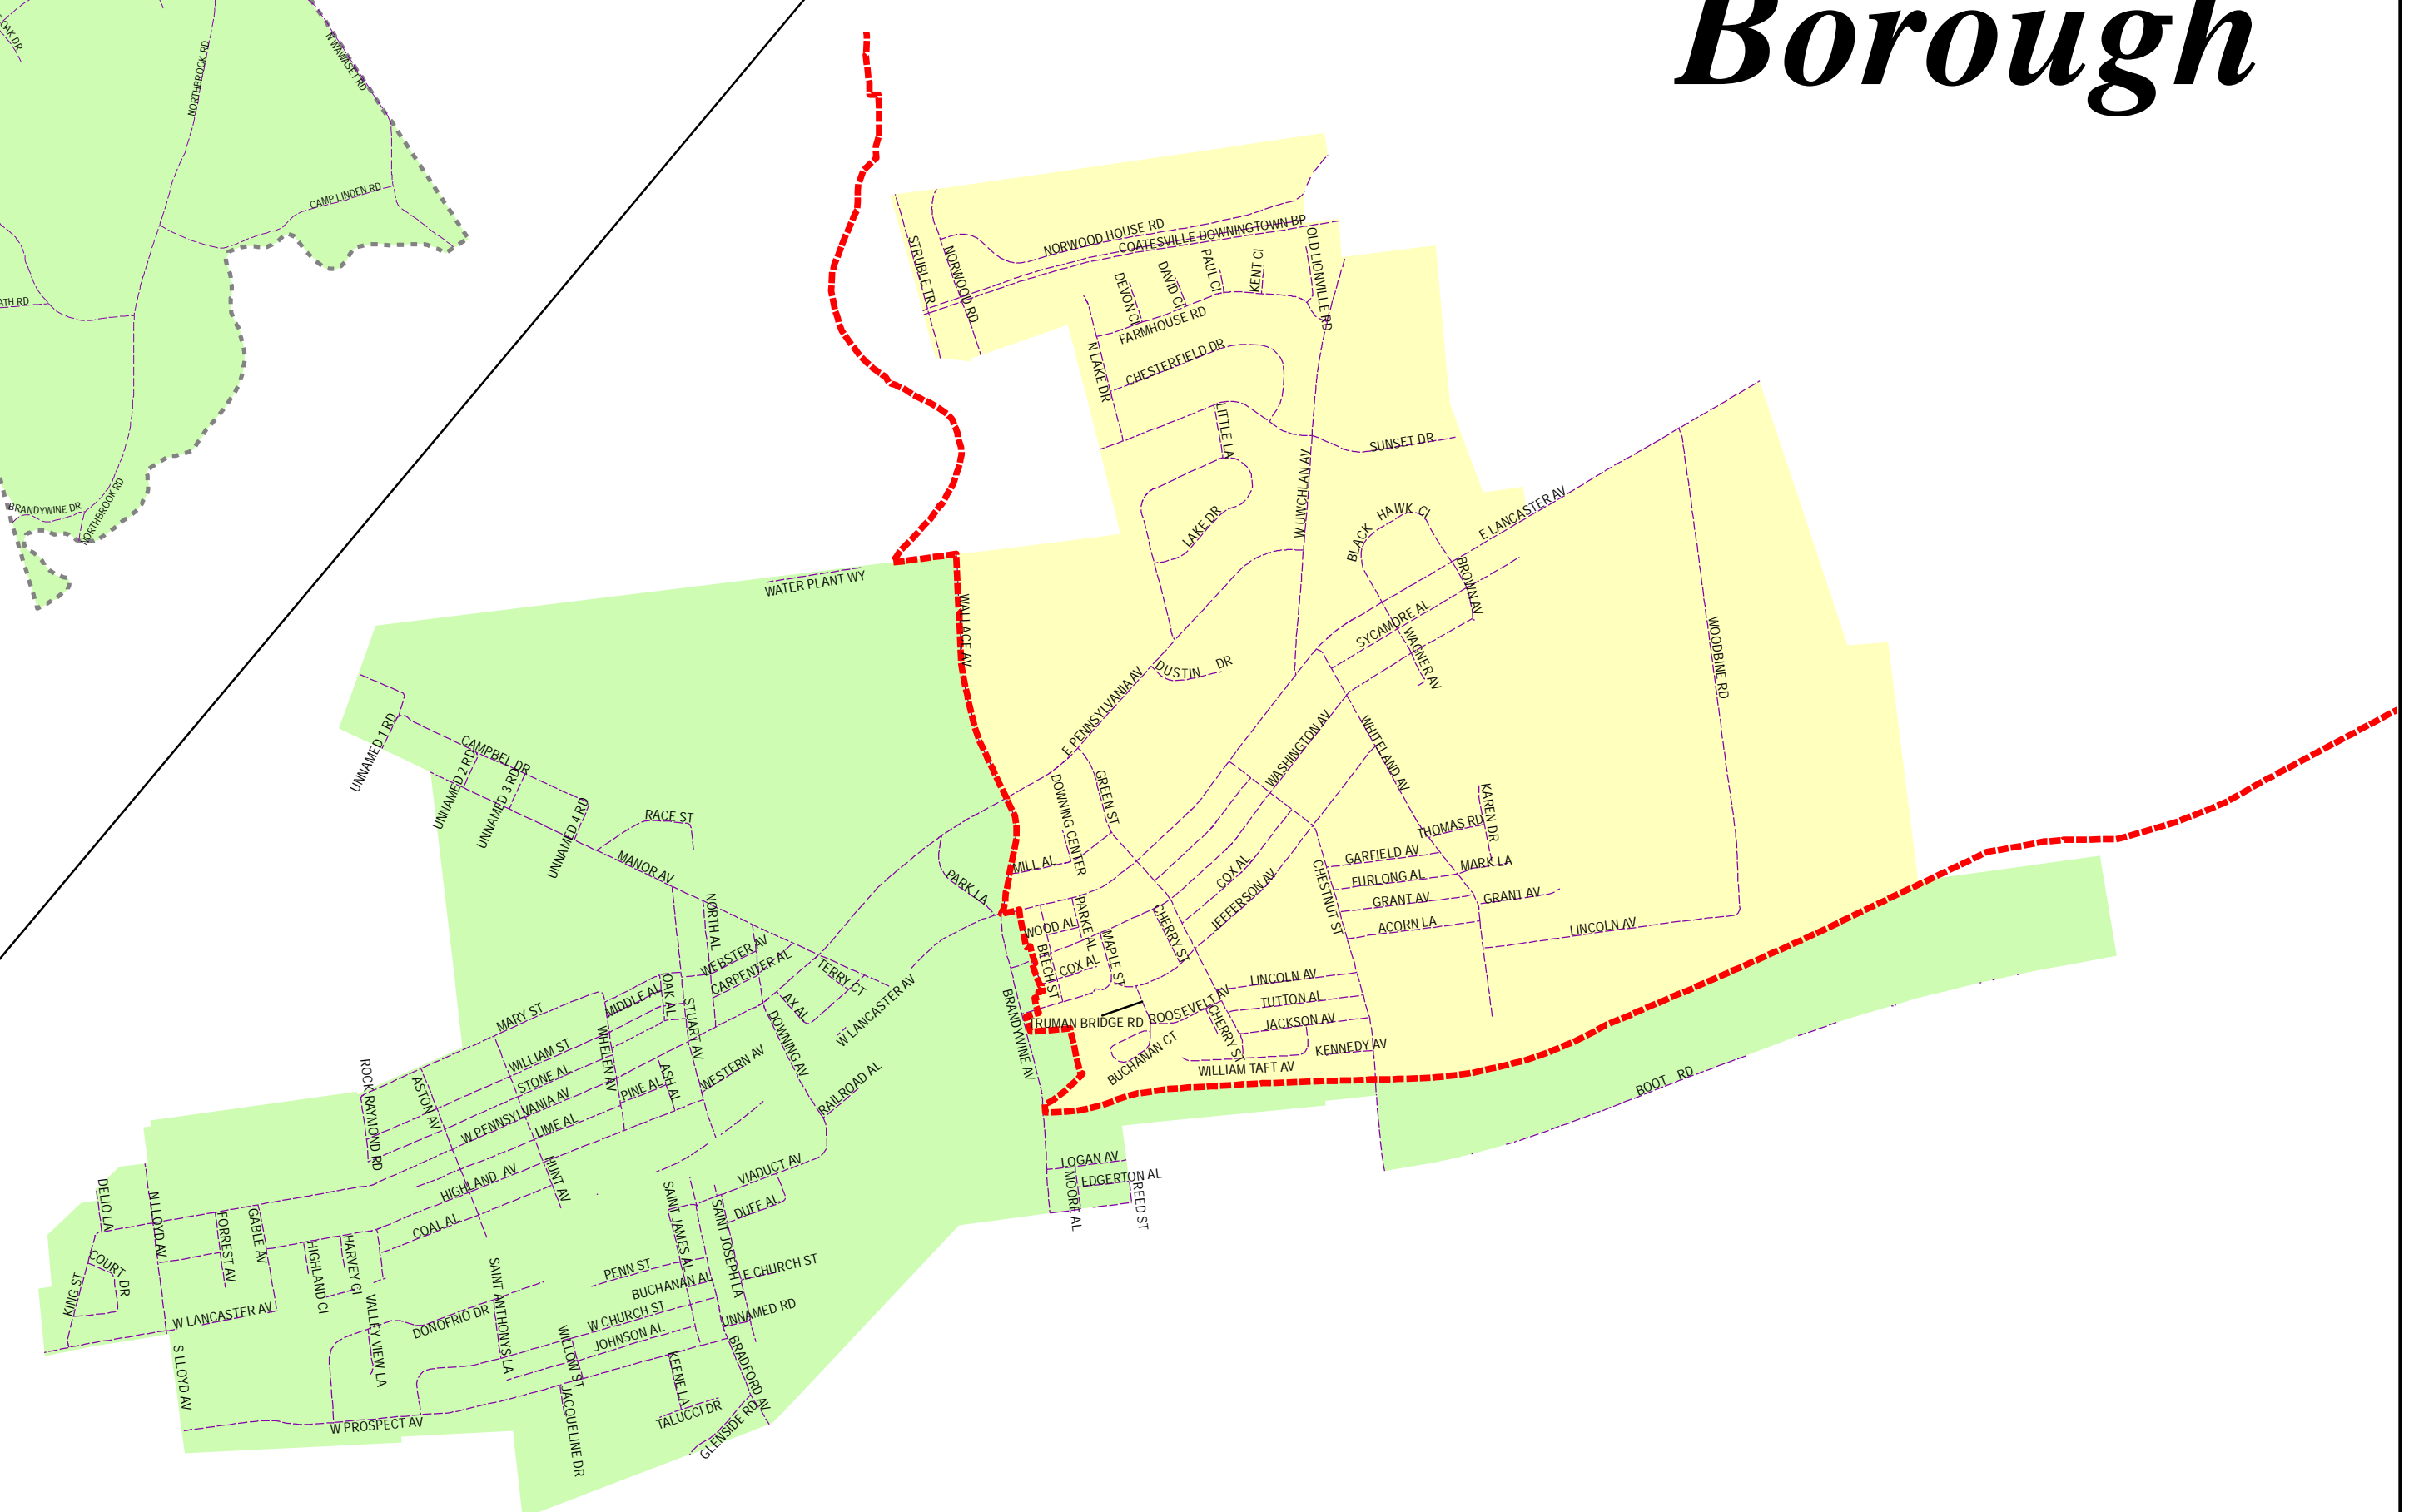

Downingtwn Borough

MAY 2008

NOTES: Not for engineering purposes