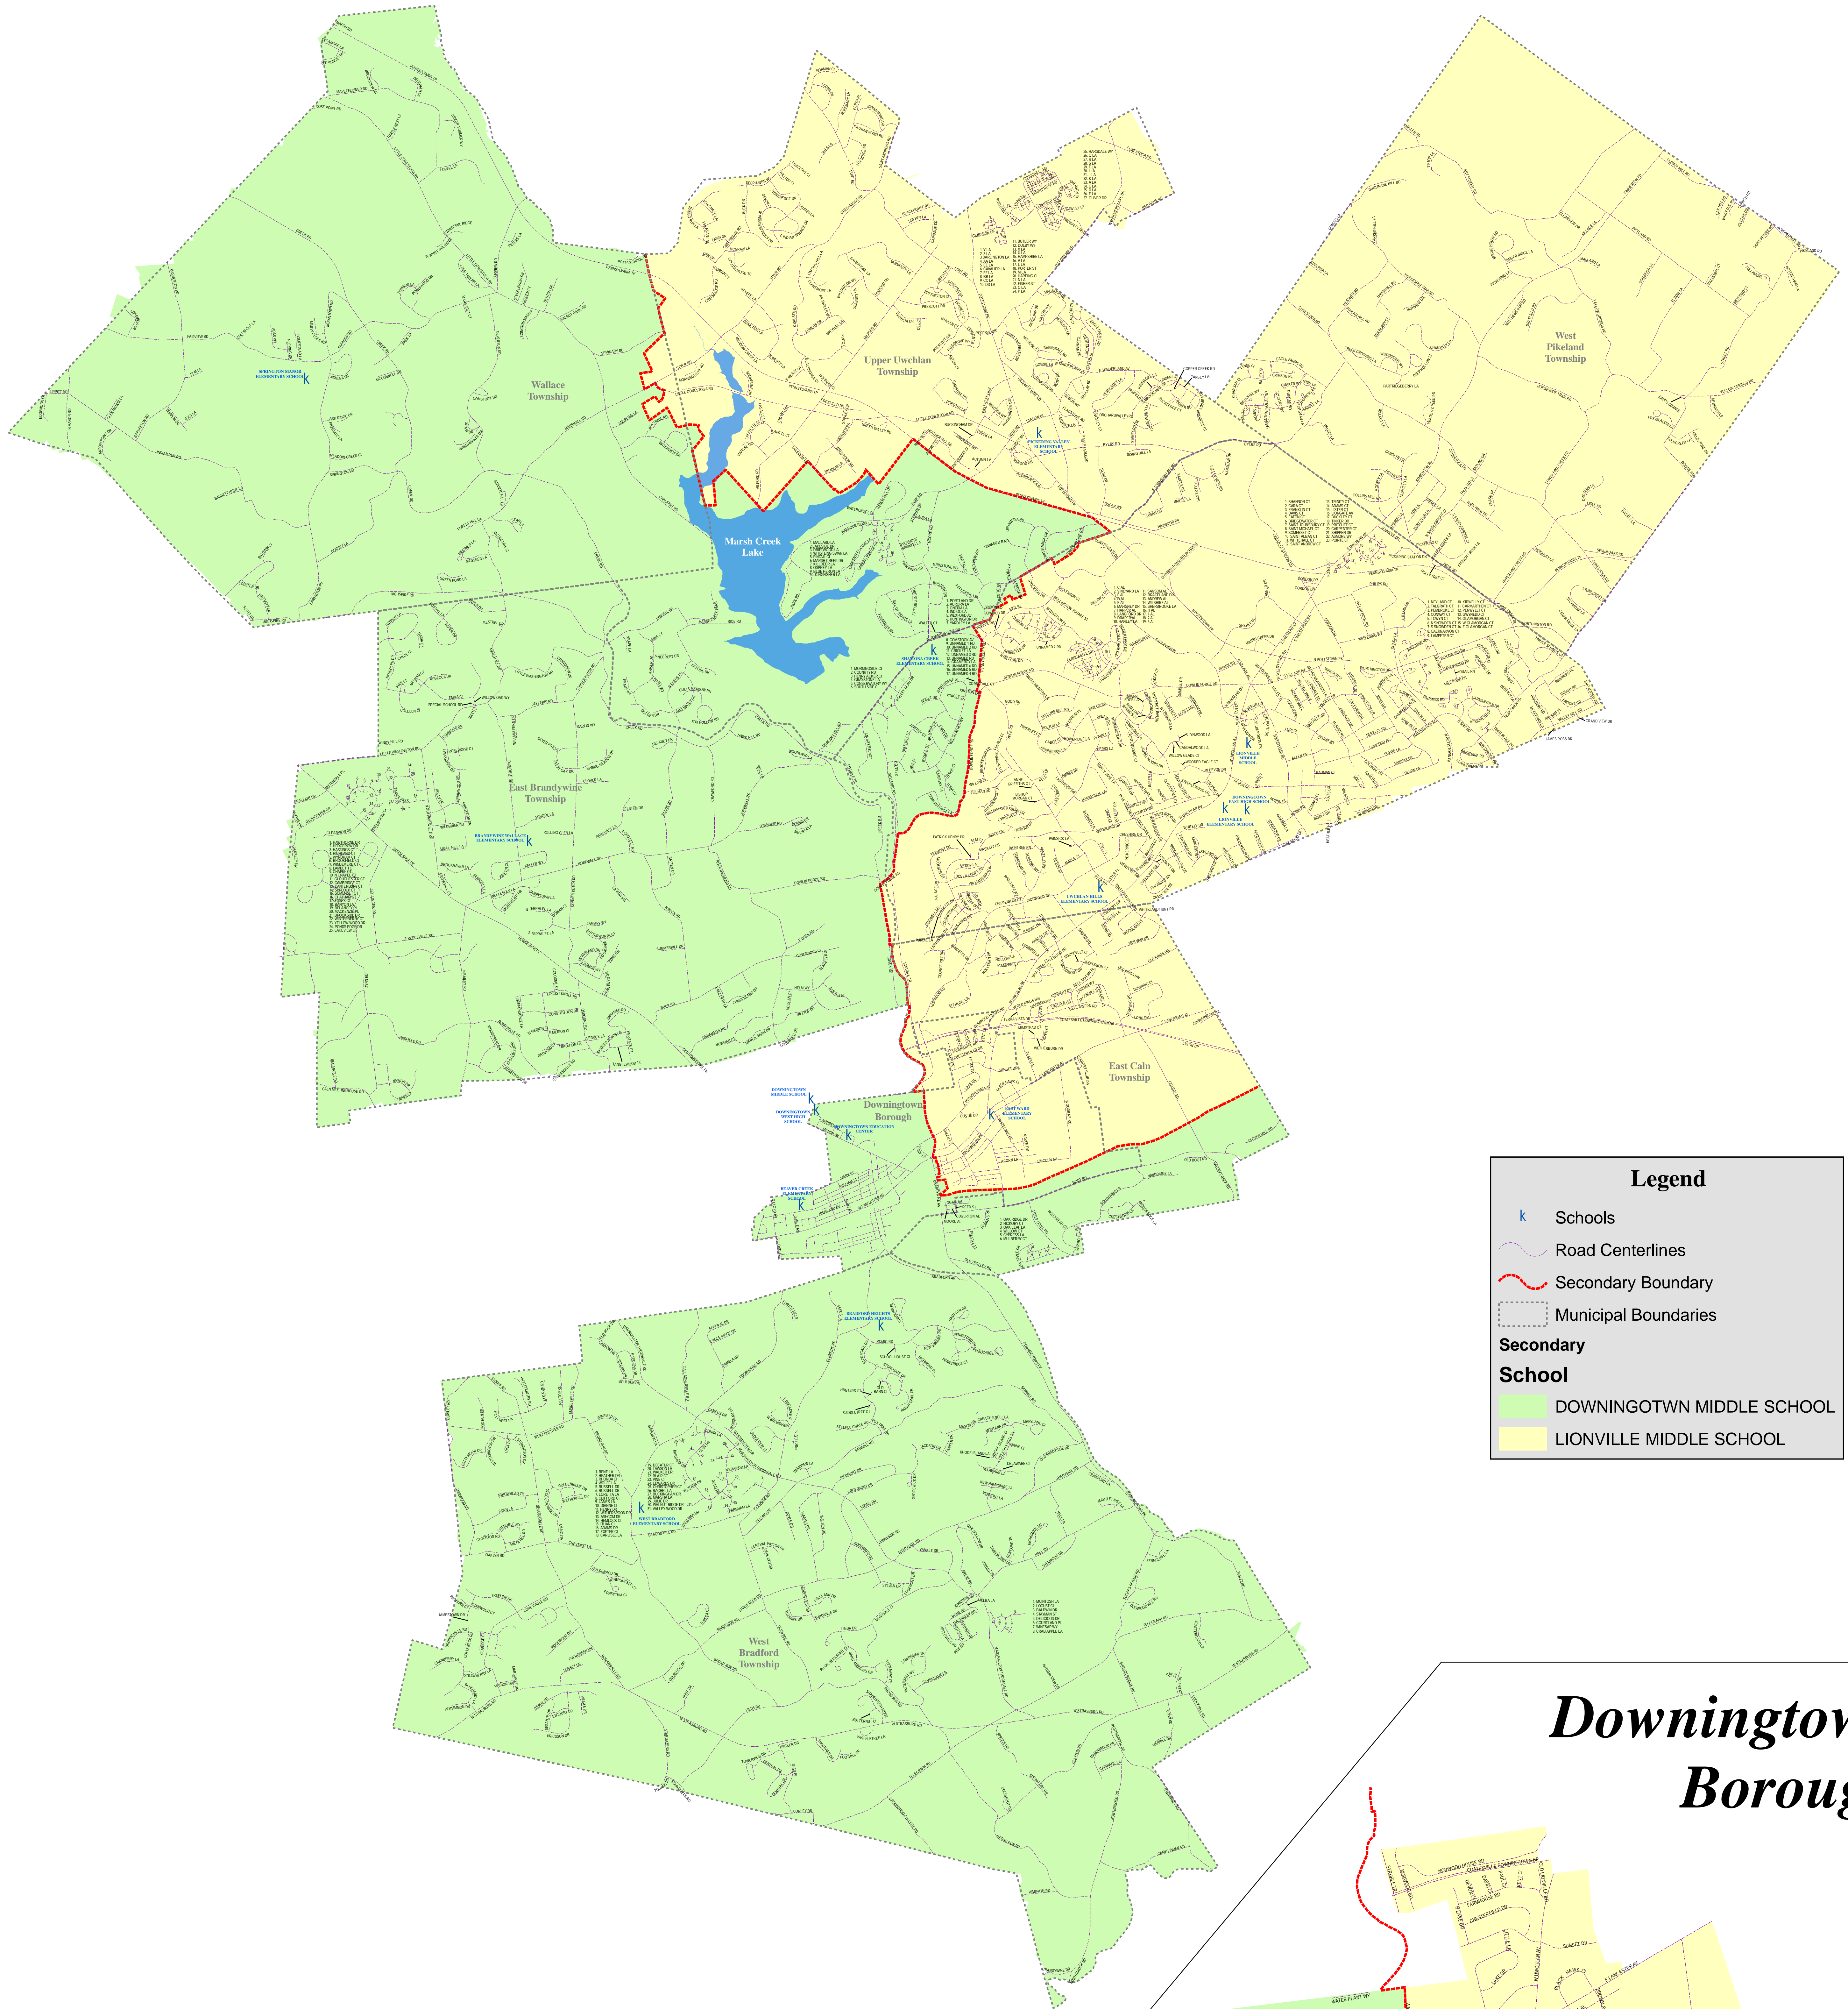

Downingtwn Area School District

Secondary Attendance Boundaries

Legend	
	Schools
	Road Centerlines
	Secondary Boundary
	Municipal Boundaries
Secondary	
School	
	DOWNINGOTWN MIDDLE SCHOOL
	LIONVILLE MIDDLE SCHOOL