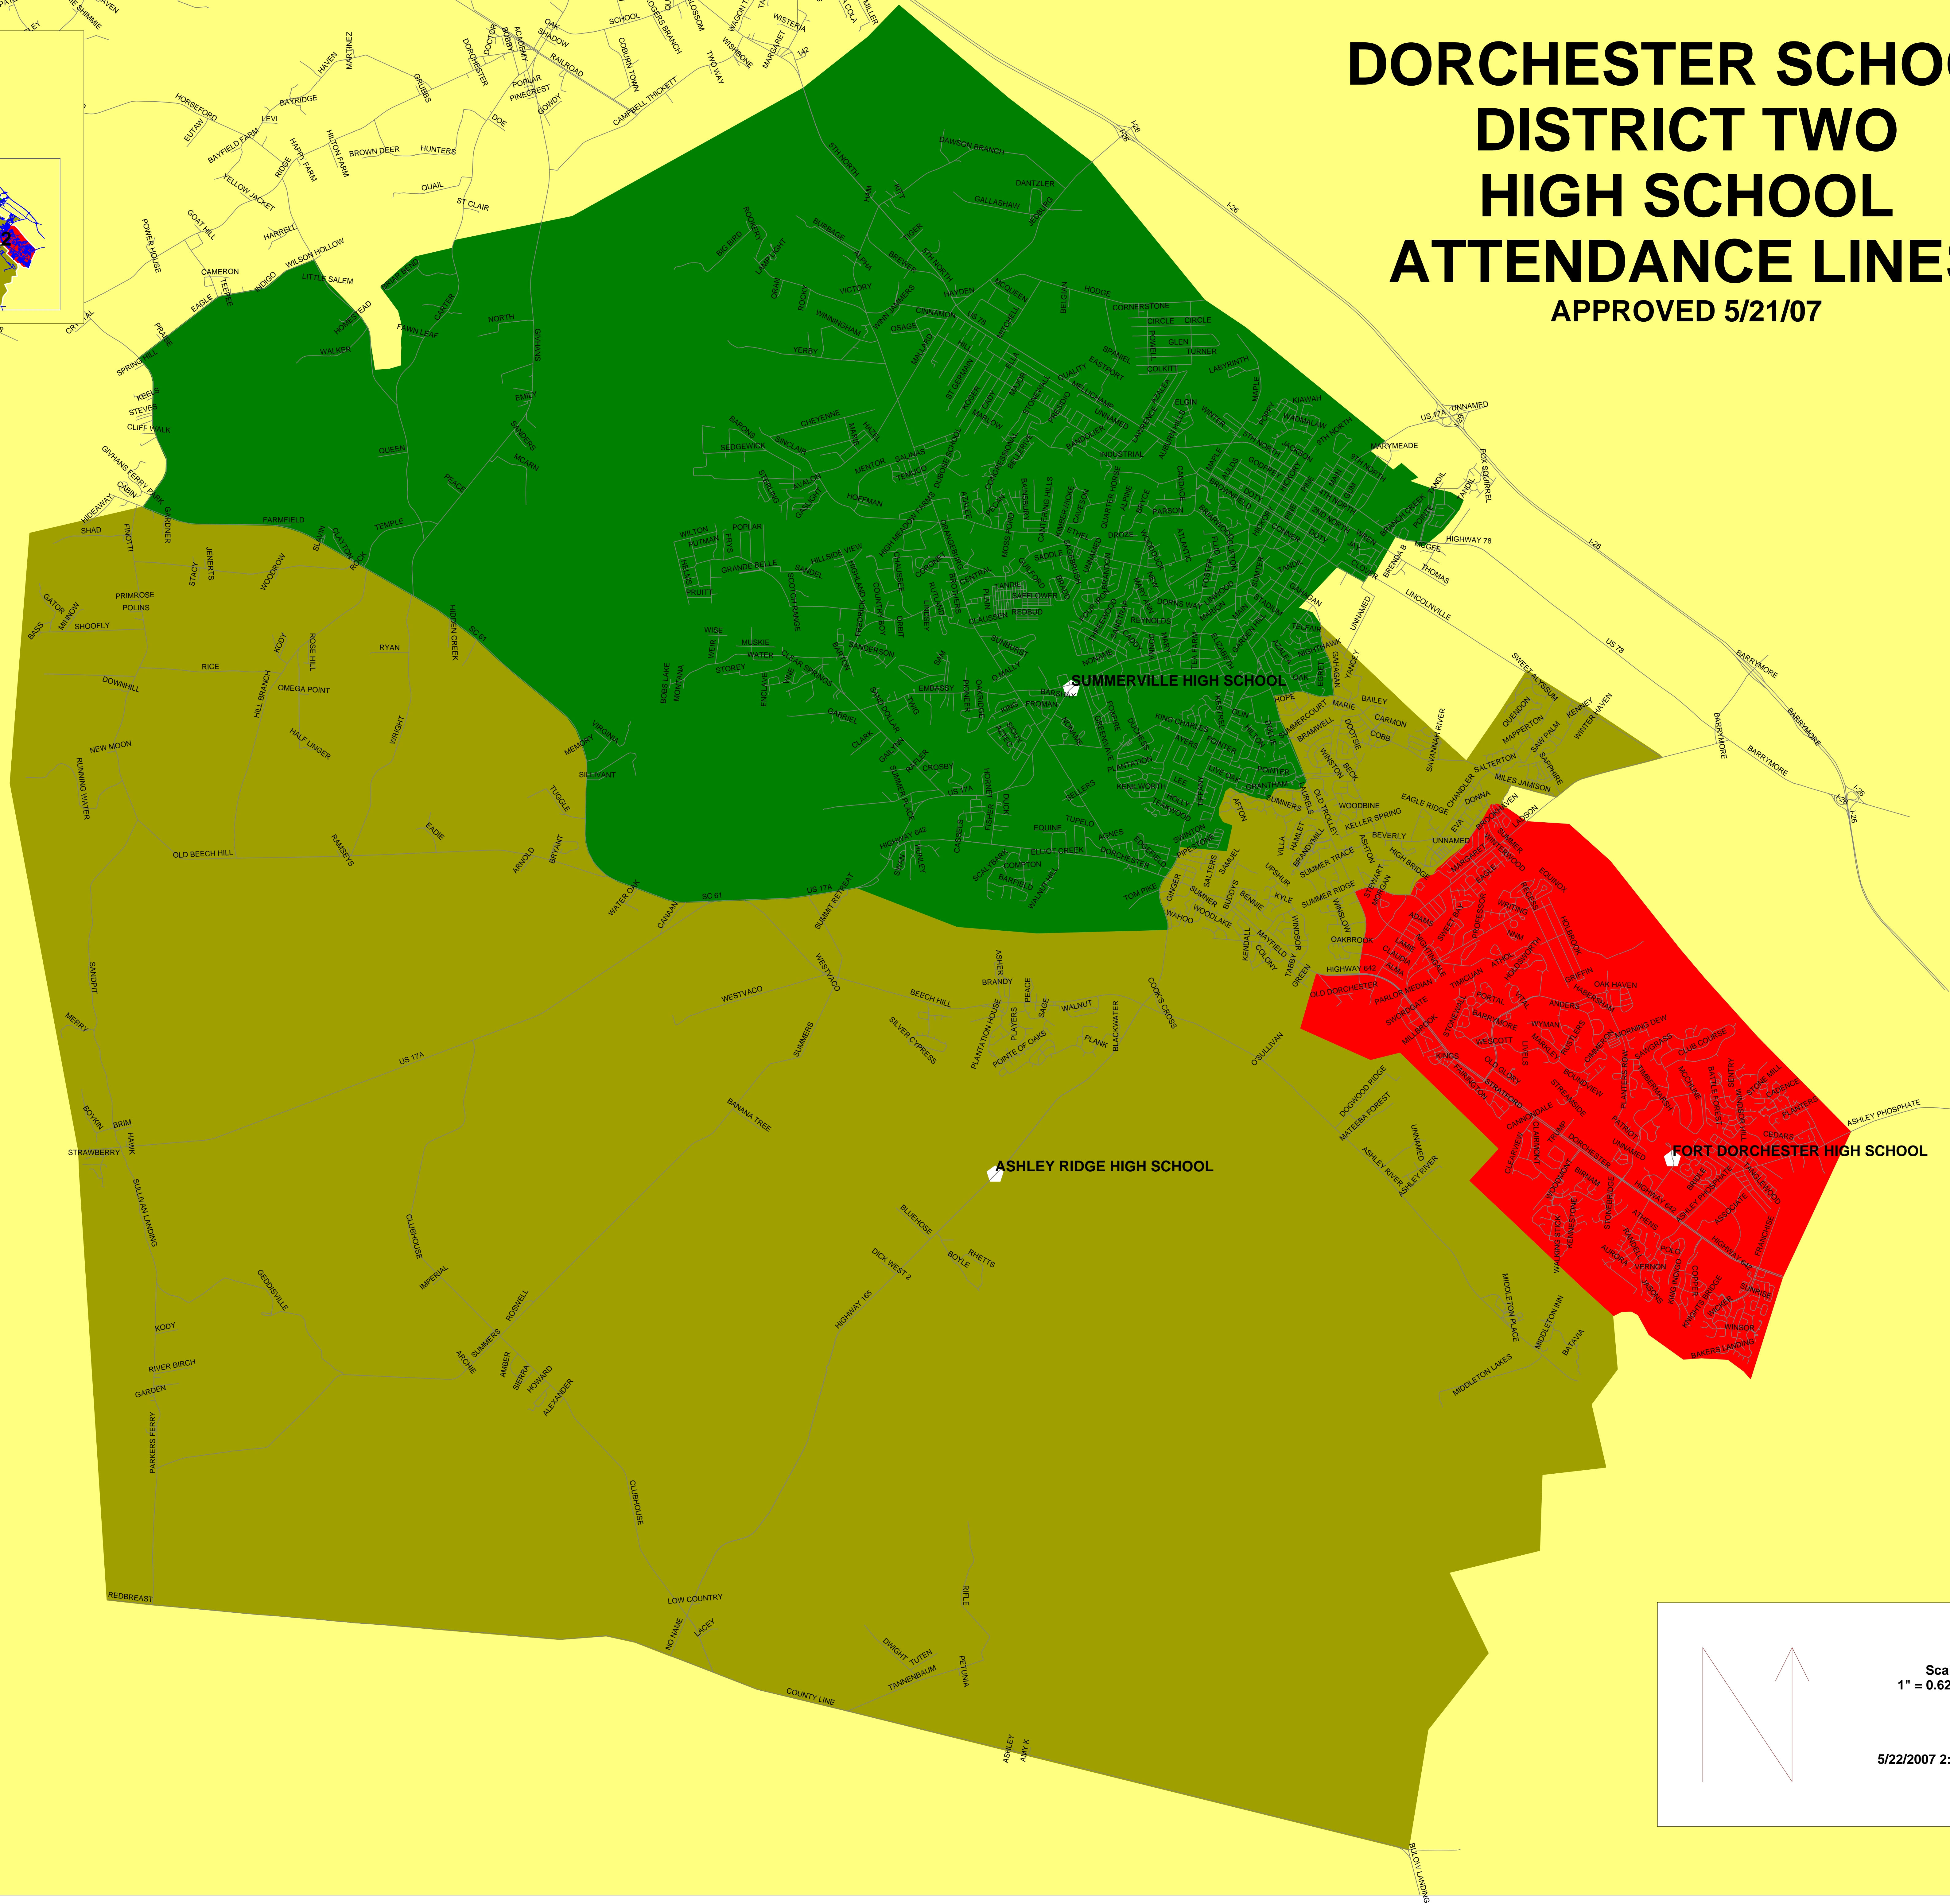

DORCHESTER COUNTY

District 2

DORCHESTER SCHOOL DISTRICT TWO HIGH SCHOOL ATTENDANCE LINES

APPROVED 5/21/07

Scale
1" = 0.62 Miles

5/22/2007 2:34:59 PM