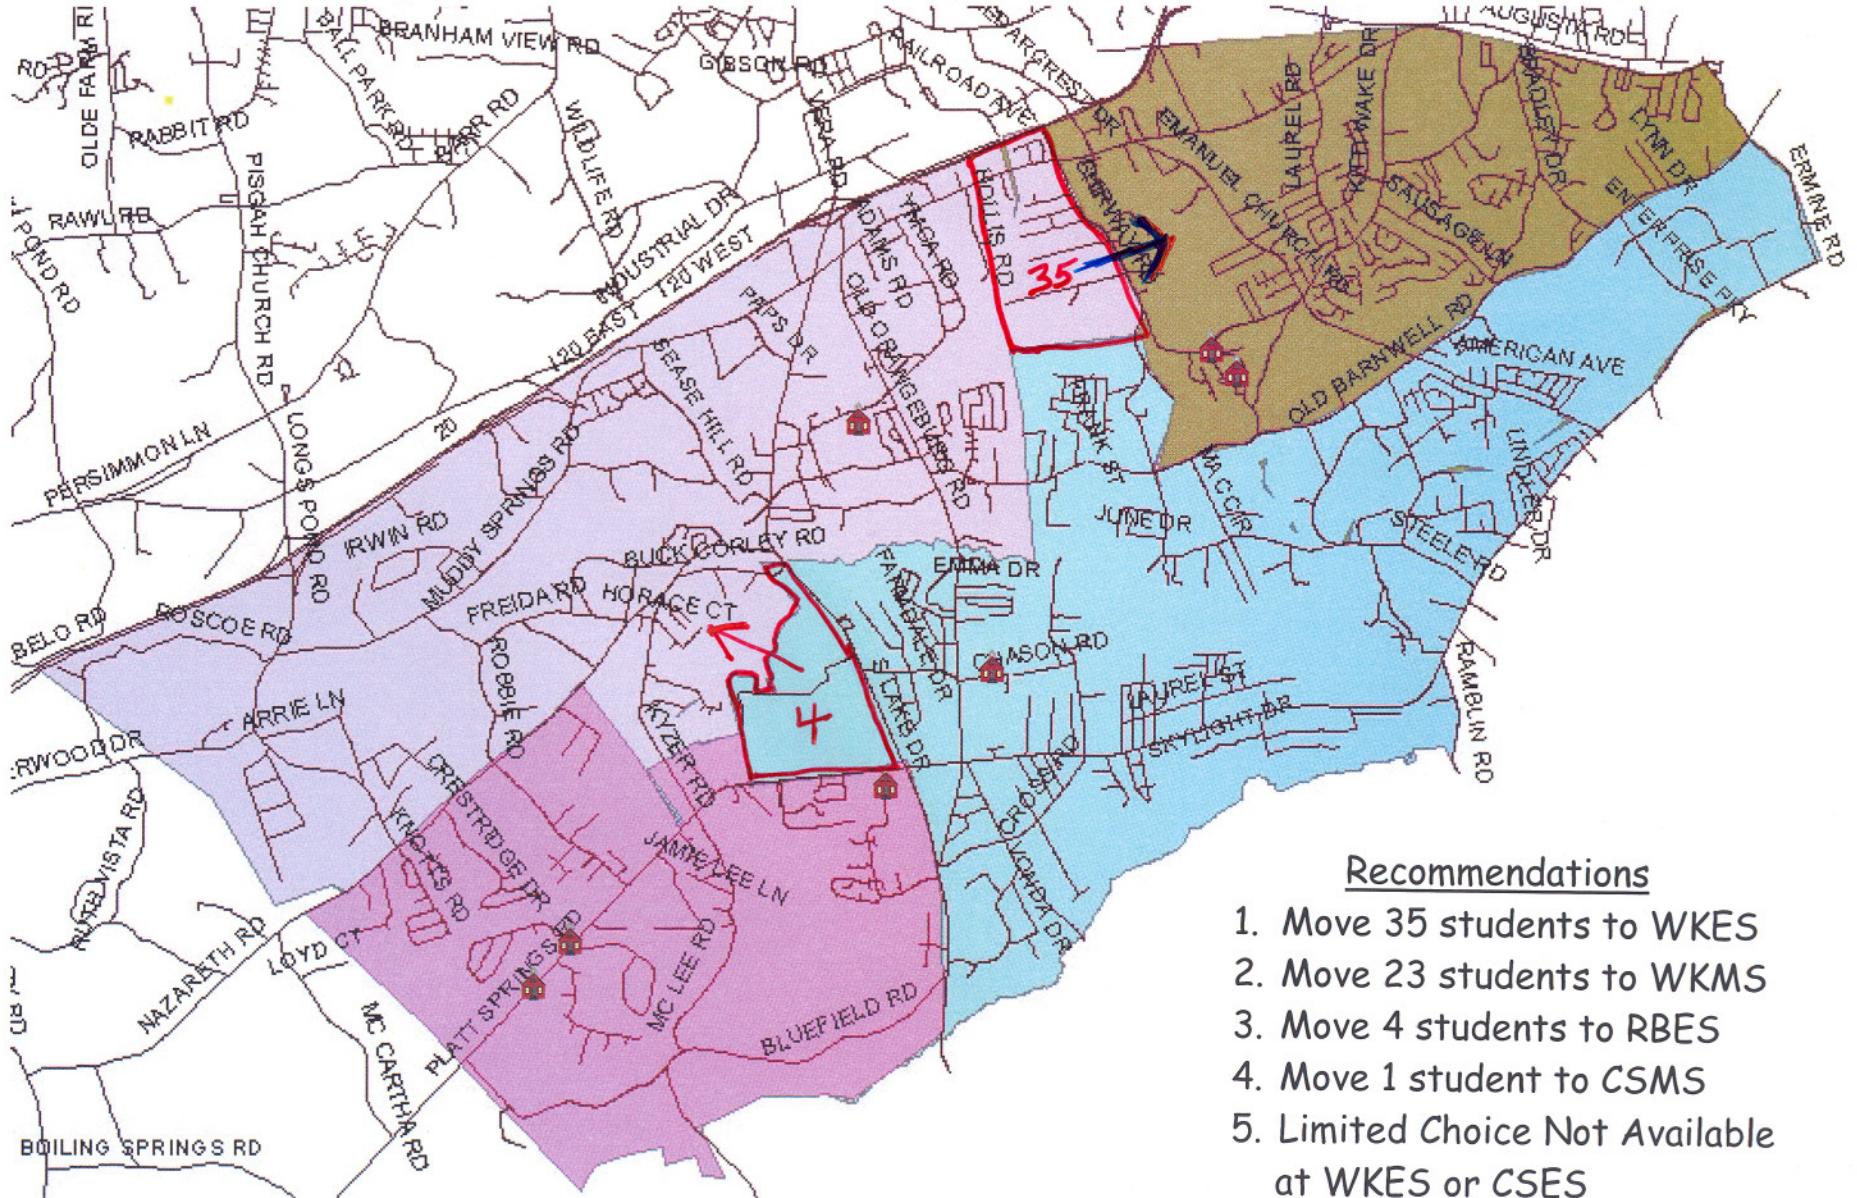

Proposed White Knoll Elementary Schools

School	Grades	Current Enrollment	Proposed Enrollment
Carolina Springs Elementary	K-5	N/A	632
Red Bank Elementary	K-5	1,057	600-35+4=569
Saxe Gotha Elementary	K-5	760	721-4=717
White Knoll Elementary	K-5	916	780+35=815

Recommendations

1. Move 35 students to WKES
2. Move 23 students to WKMS
3. Move 4 students to RBES
4. Move 1 student to CSMS
5. Limited Choice Not Available at WKES or CSES