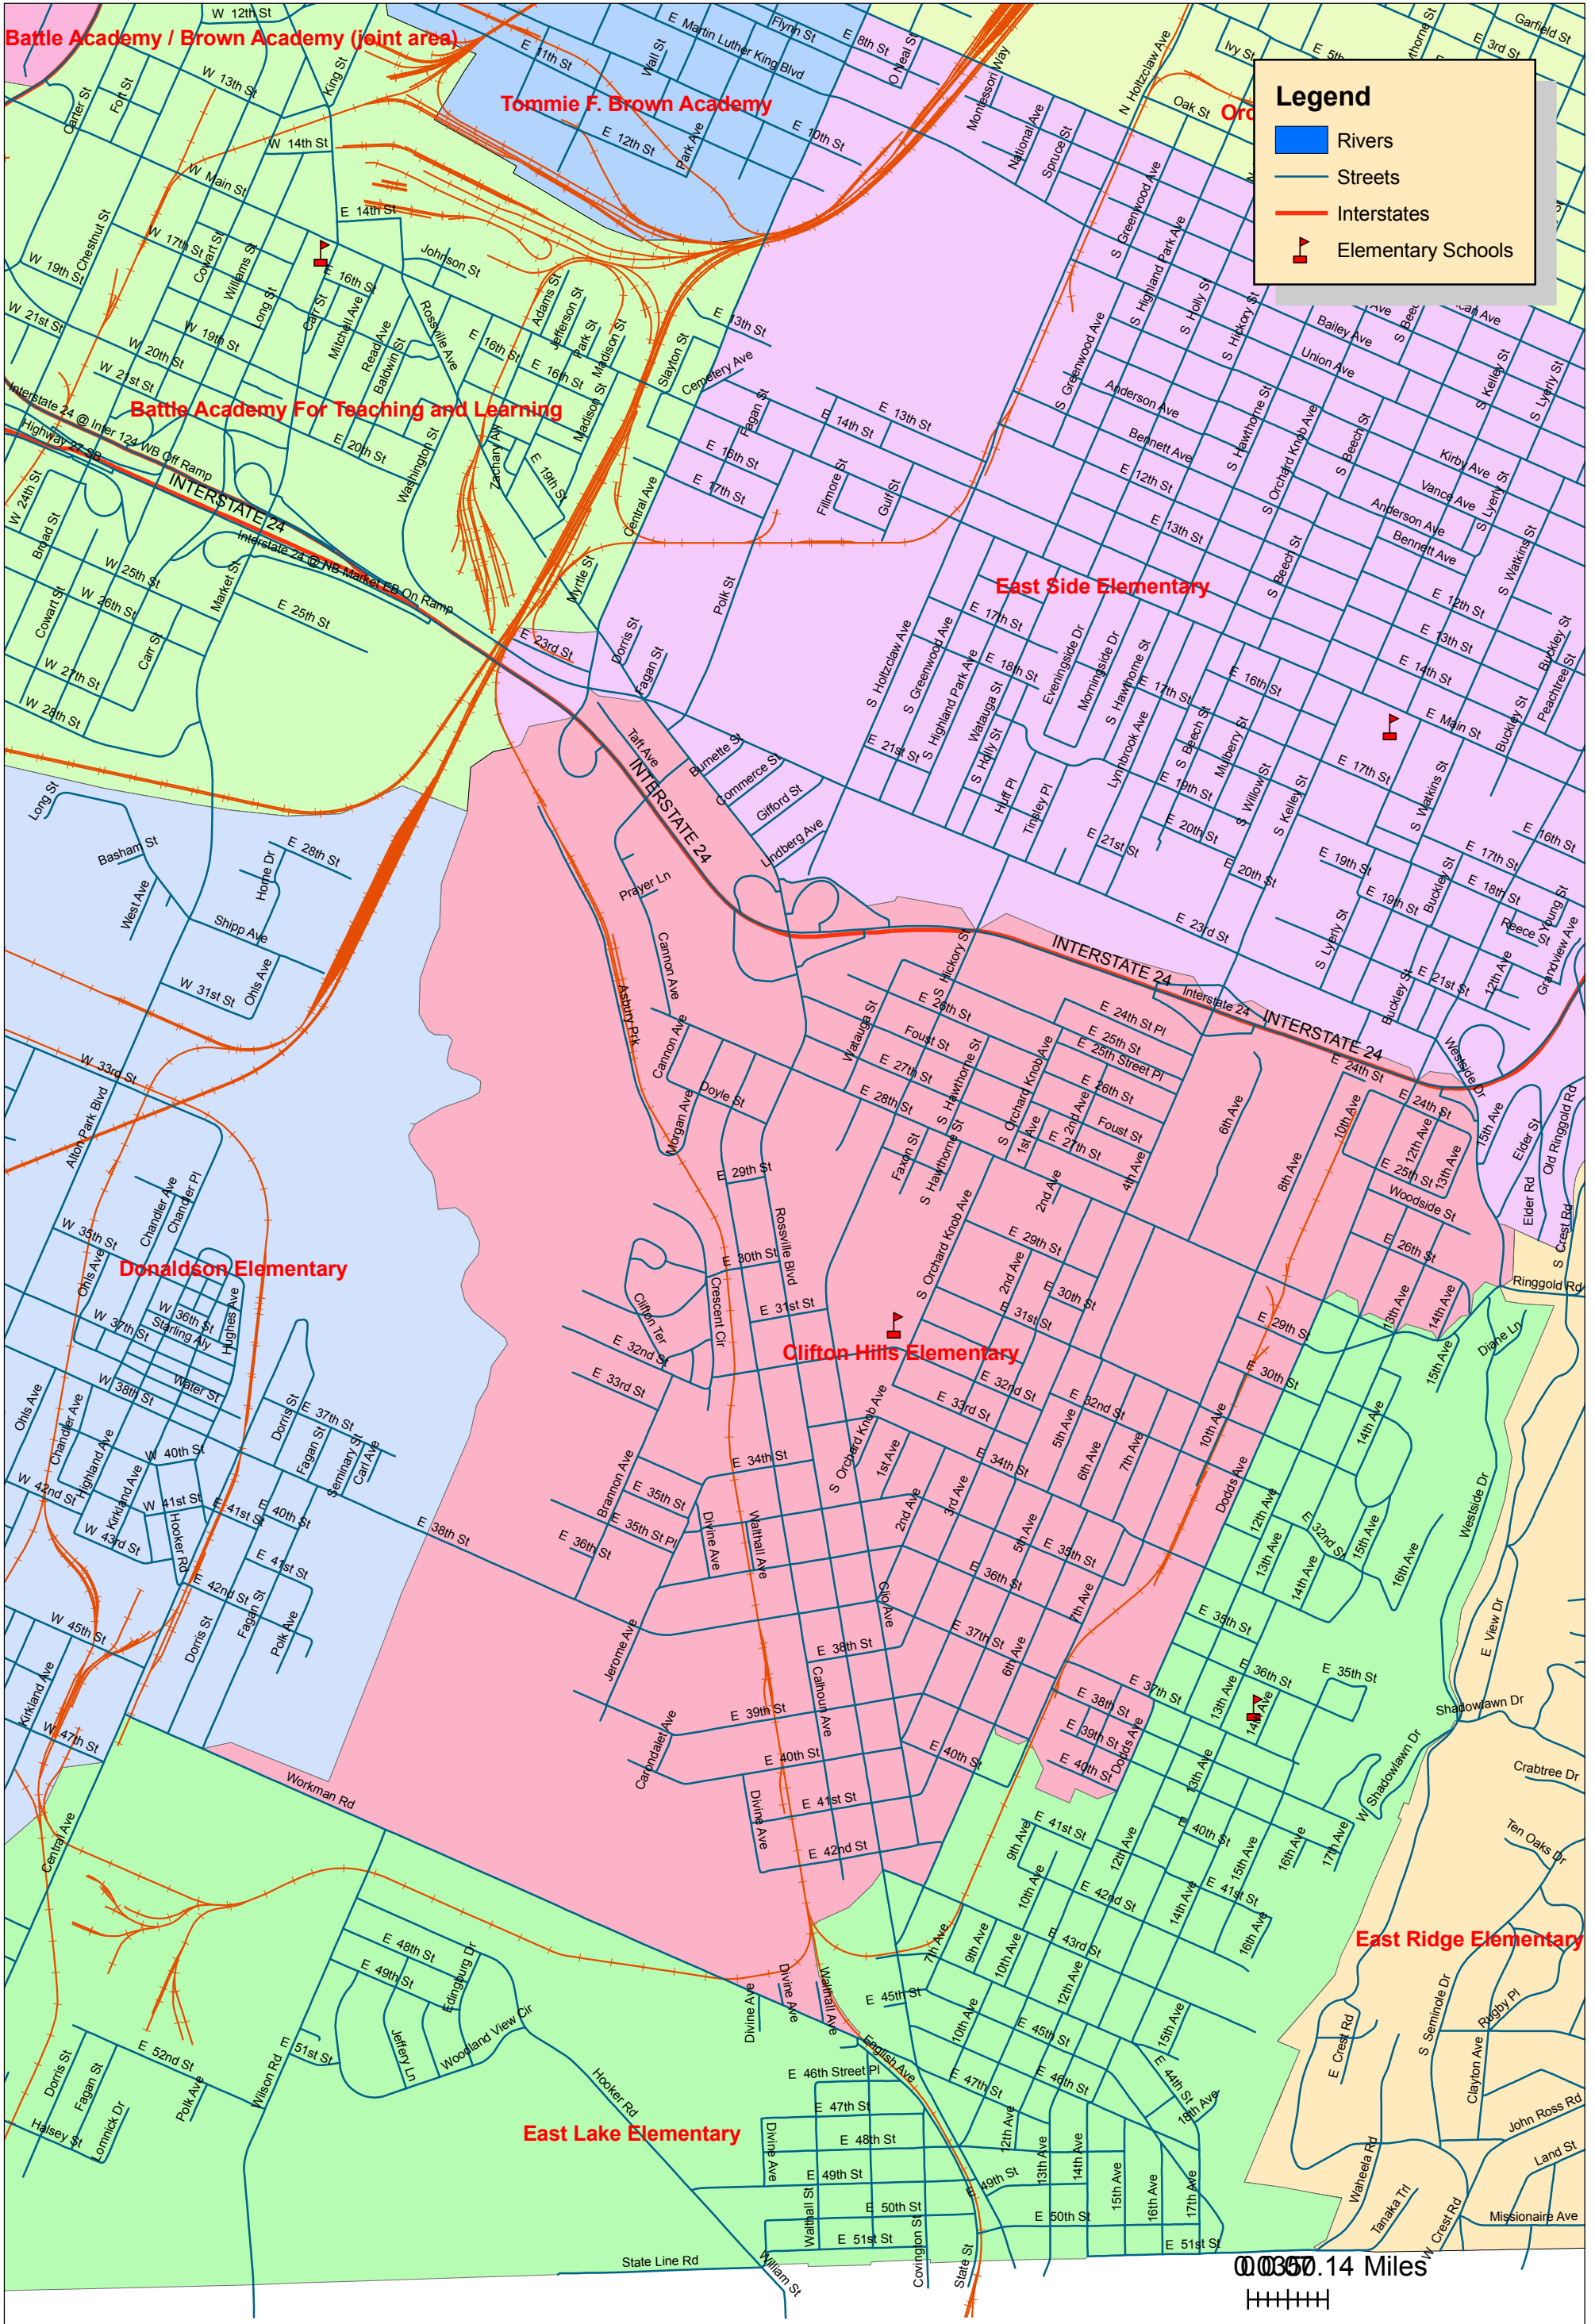

# Clifton Hills Elementary

Revised 03/31/2000

### Legend

- Rivers
- Streets
- Interstates
- Elementary Schools

0.14 Miles