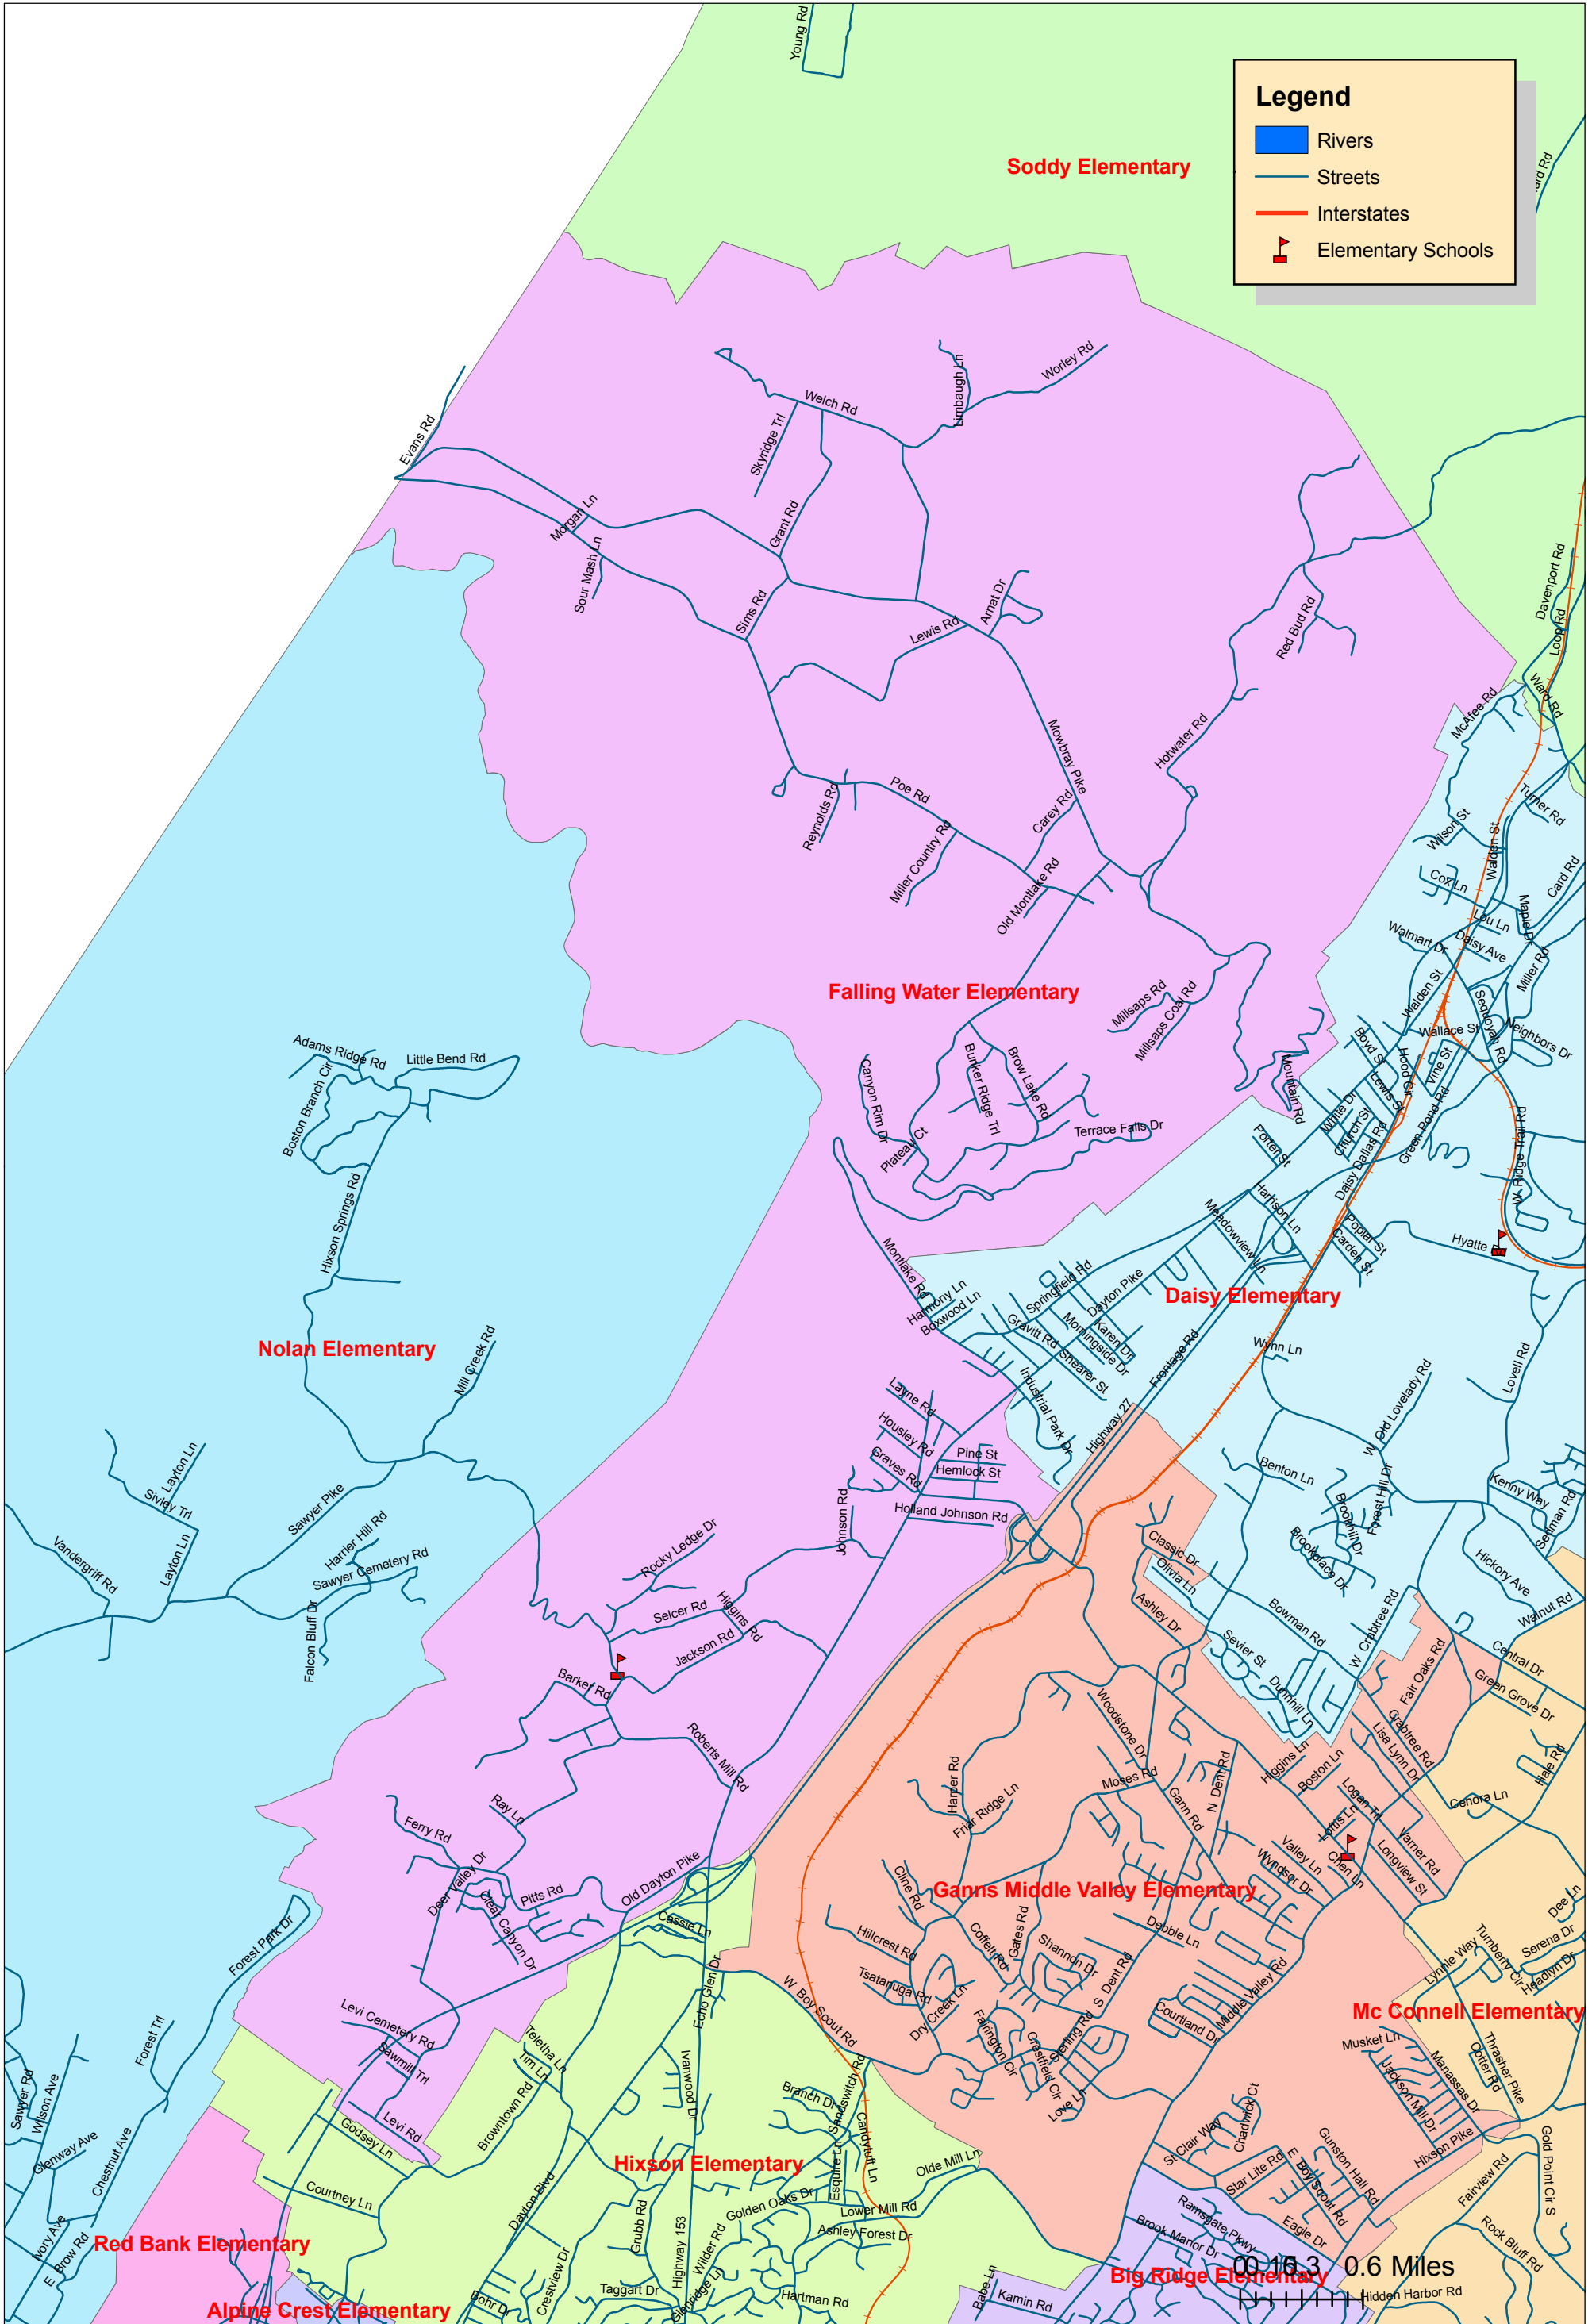

Falling Water Elementary

Approved 08/01/2006

Legend

- Rivers
- Streets
- Interstates
- Elementary Schools

0.6 Miles
Hidden Harbor Rd