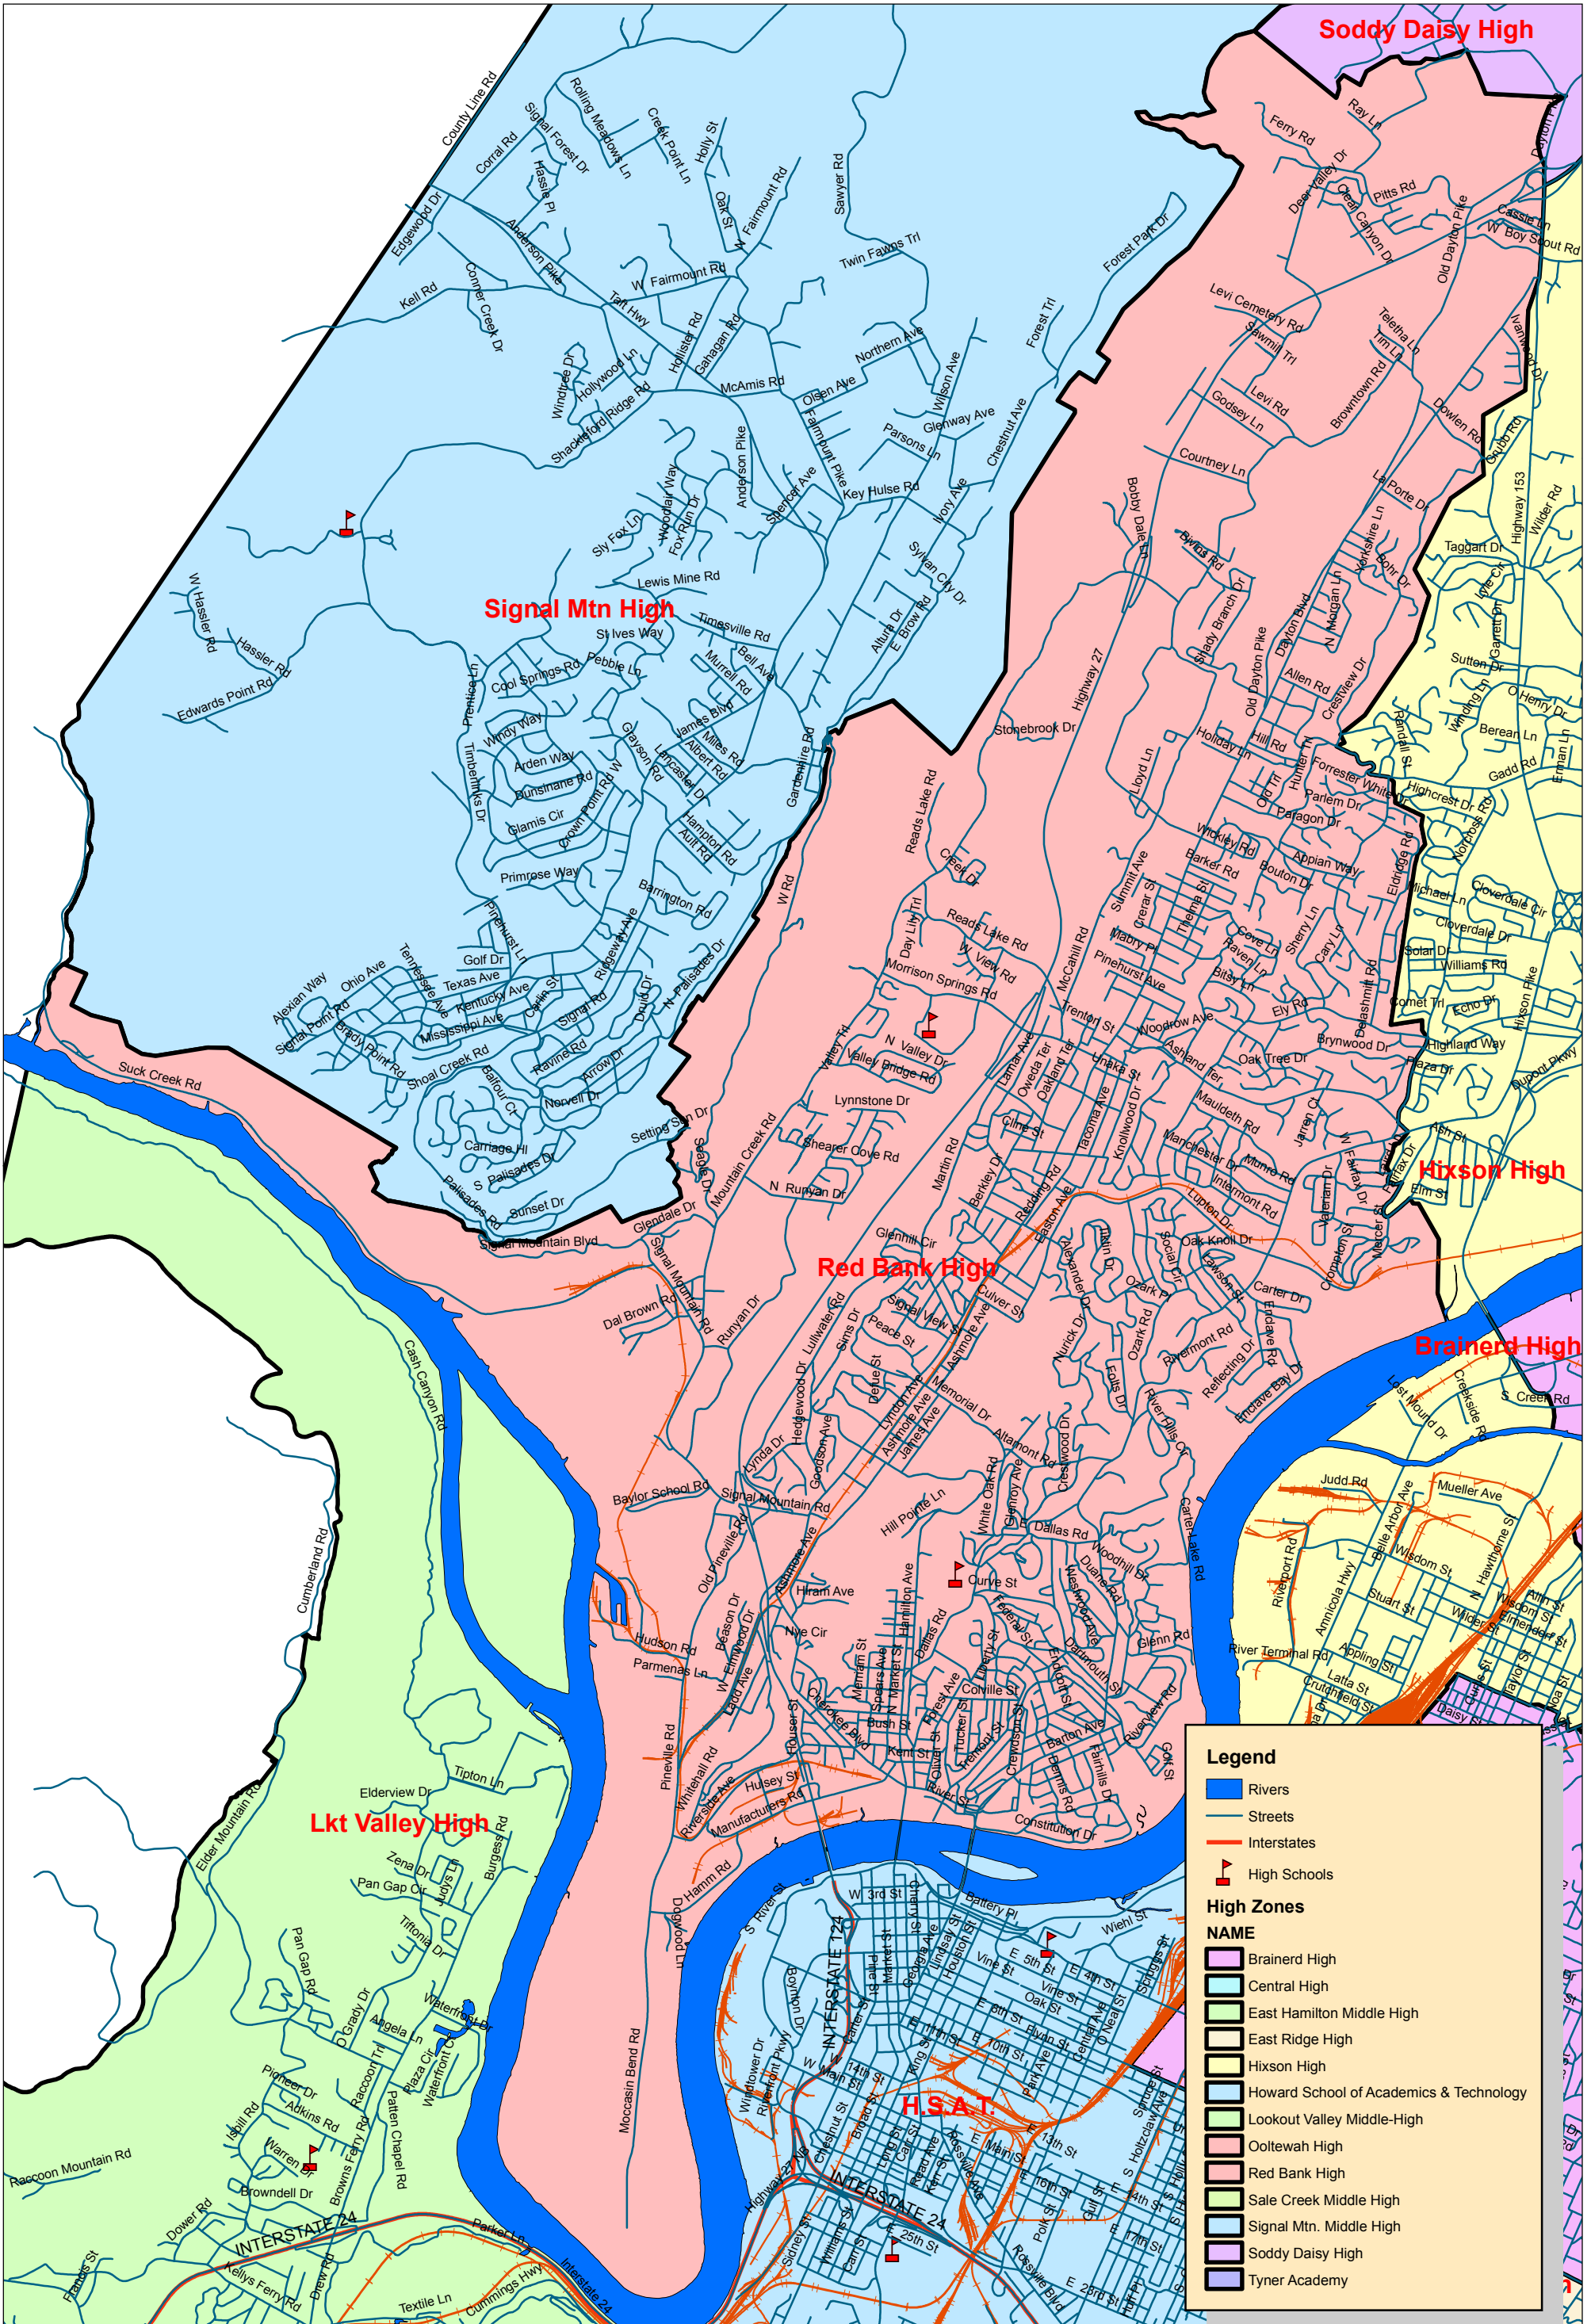

Red Bank High

Approved 04/19/2007

Legend

- Rivers
- Streets
- Interstates
- High Schools

High Zones

NAME

- Brainerd High
- Central High
- East Hamilton Middle High
- East Ridge High
- Hixson High
- Howard School of Academics & Technology
- Lookout Valley Middle-High
- Ooltewah High
- Red Bank High
- Sale Creek Middle High
- Signal Mtn. Middle High
- Soddy Daisy High
- Tyner Academy