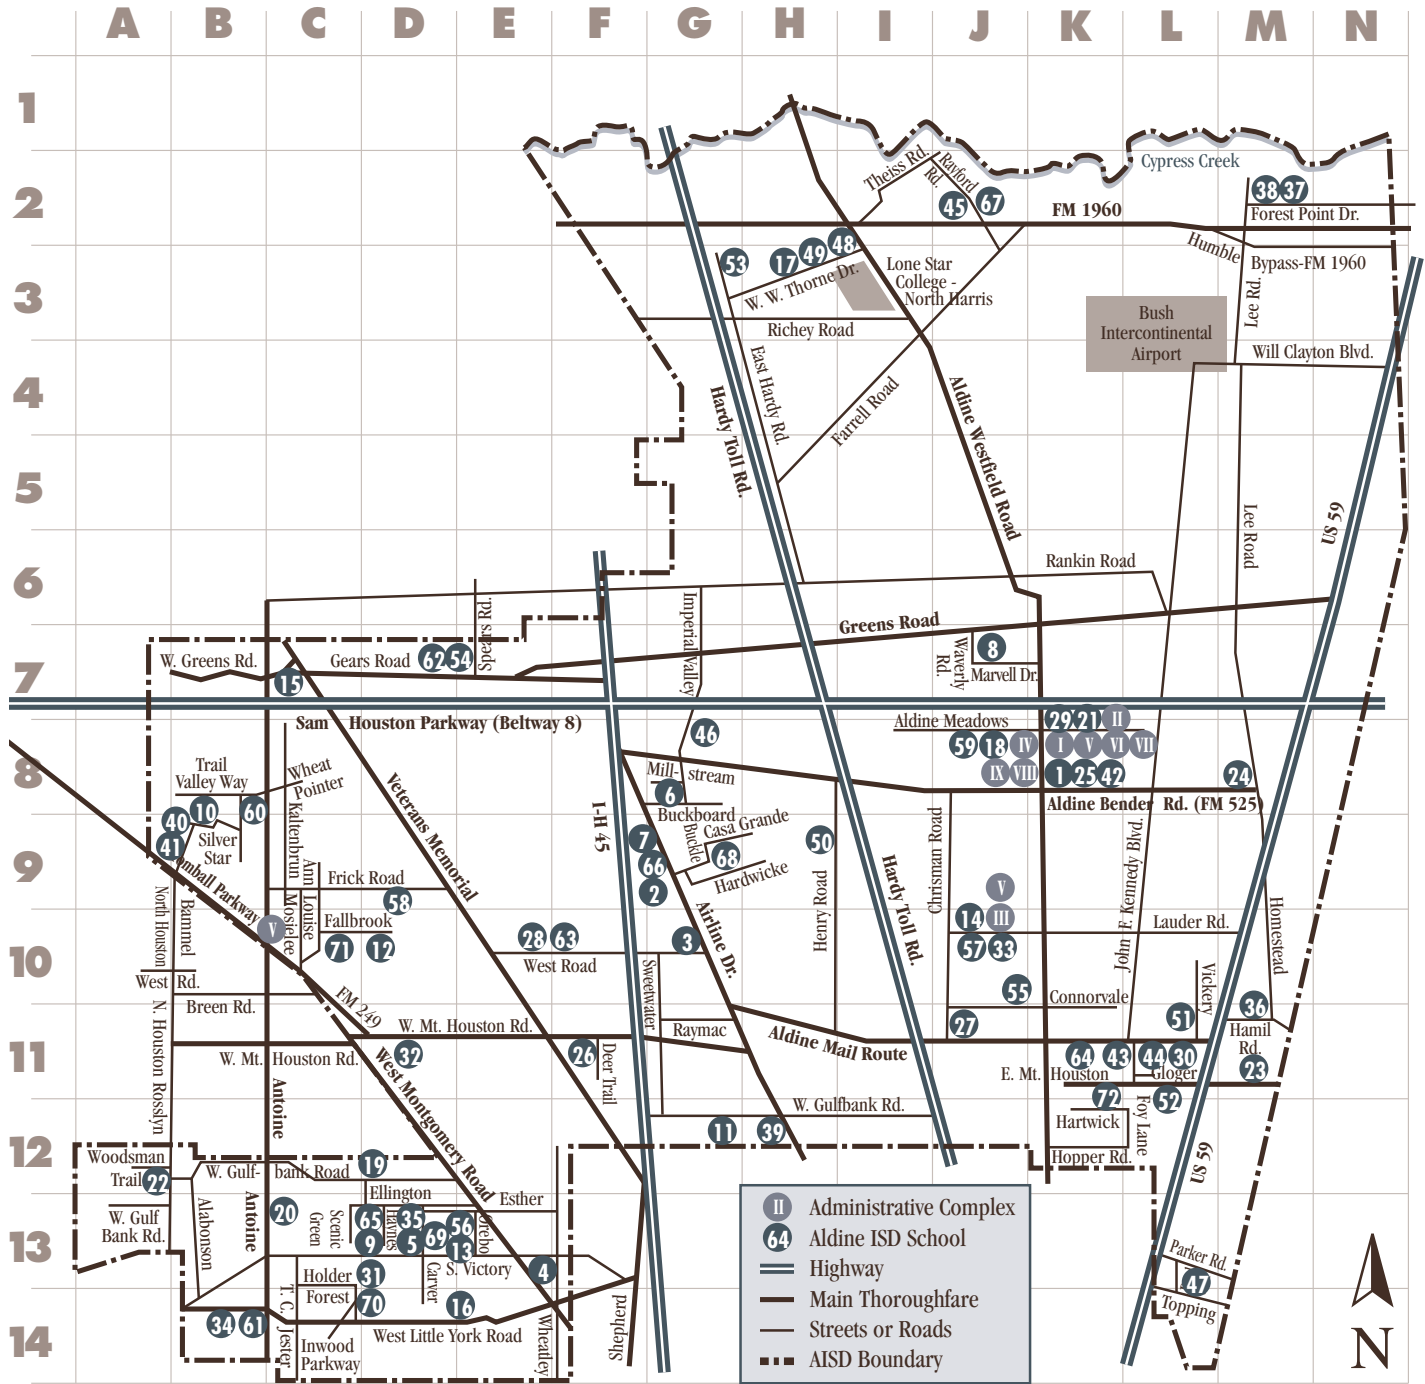

Producing the Nation's Best

ADMINISTRATIVE OFFICES

M.B. Donaldson Administrative Complex

- I Administration Building** ... (281) 449-1011
14910 Aldine Westfield Road, Houston 77032 . **K8**
- II Human Resources** (281) 985-6310
15010 Aldine Westfield Road, Houston 77032. **K8**
- III Administrative Annex** (281) 985-6370
1617 Lauder Road, Houston 77039. **J10**
- IV Resource Center** (281) 985-6452
14909 Aldine Westfield Road, Houston 77032. **J8**
- V Service Centers:**
Buildings & Properties (281) 985-6265
Central Receiving (281) 985-6177
Print Shop (281) 985-6254
Maintenance (281) 985-6255
14910 Aldine Westfield Road, Houston 77032. **K8**
Transportation Facilities
Eastside (281) 985-6628
1617 Lauder, Houston 77039 **J9**
Westside (281) 878-7800
9900 Antoine, Houston 77088. **C10**
- VI Child Nutrition Services** .. (281) 985-6450
2112 Aldine Meadows, Houston 77032 **K8**
- VII Aldine Police Department** (281) 442-4923
2114 Aldine Meadows, Houston 77032 **L8**
- VIII Thorne Stadium** (281) 985-6282
1865 Aldine Bender, Houston 77032 **J8**
- IX Campbell Educational Center**
Facilities Manager (281) 985-6110
Athletics (281) 985-6100
Performing Arts (281) 985-6105
1865 Aldine Bender, Houston 77032 **J8**