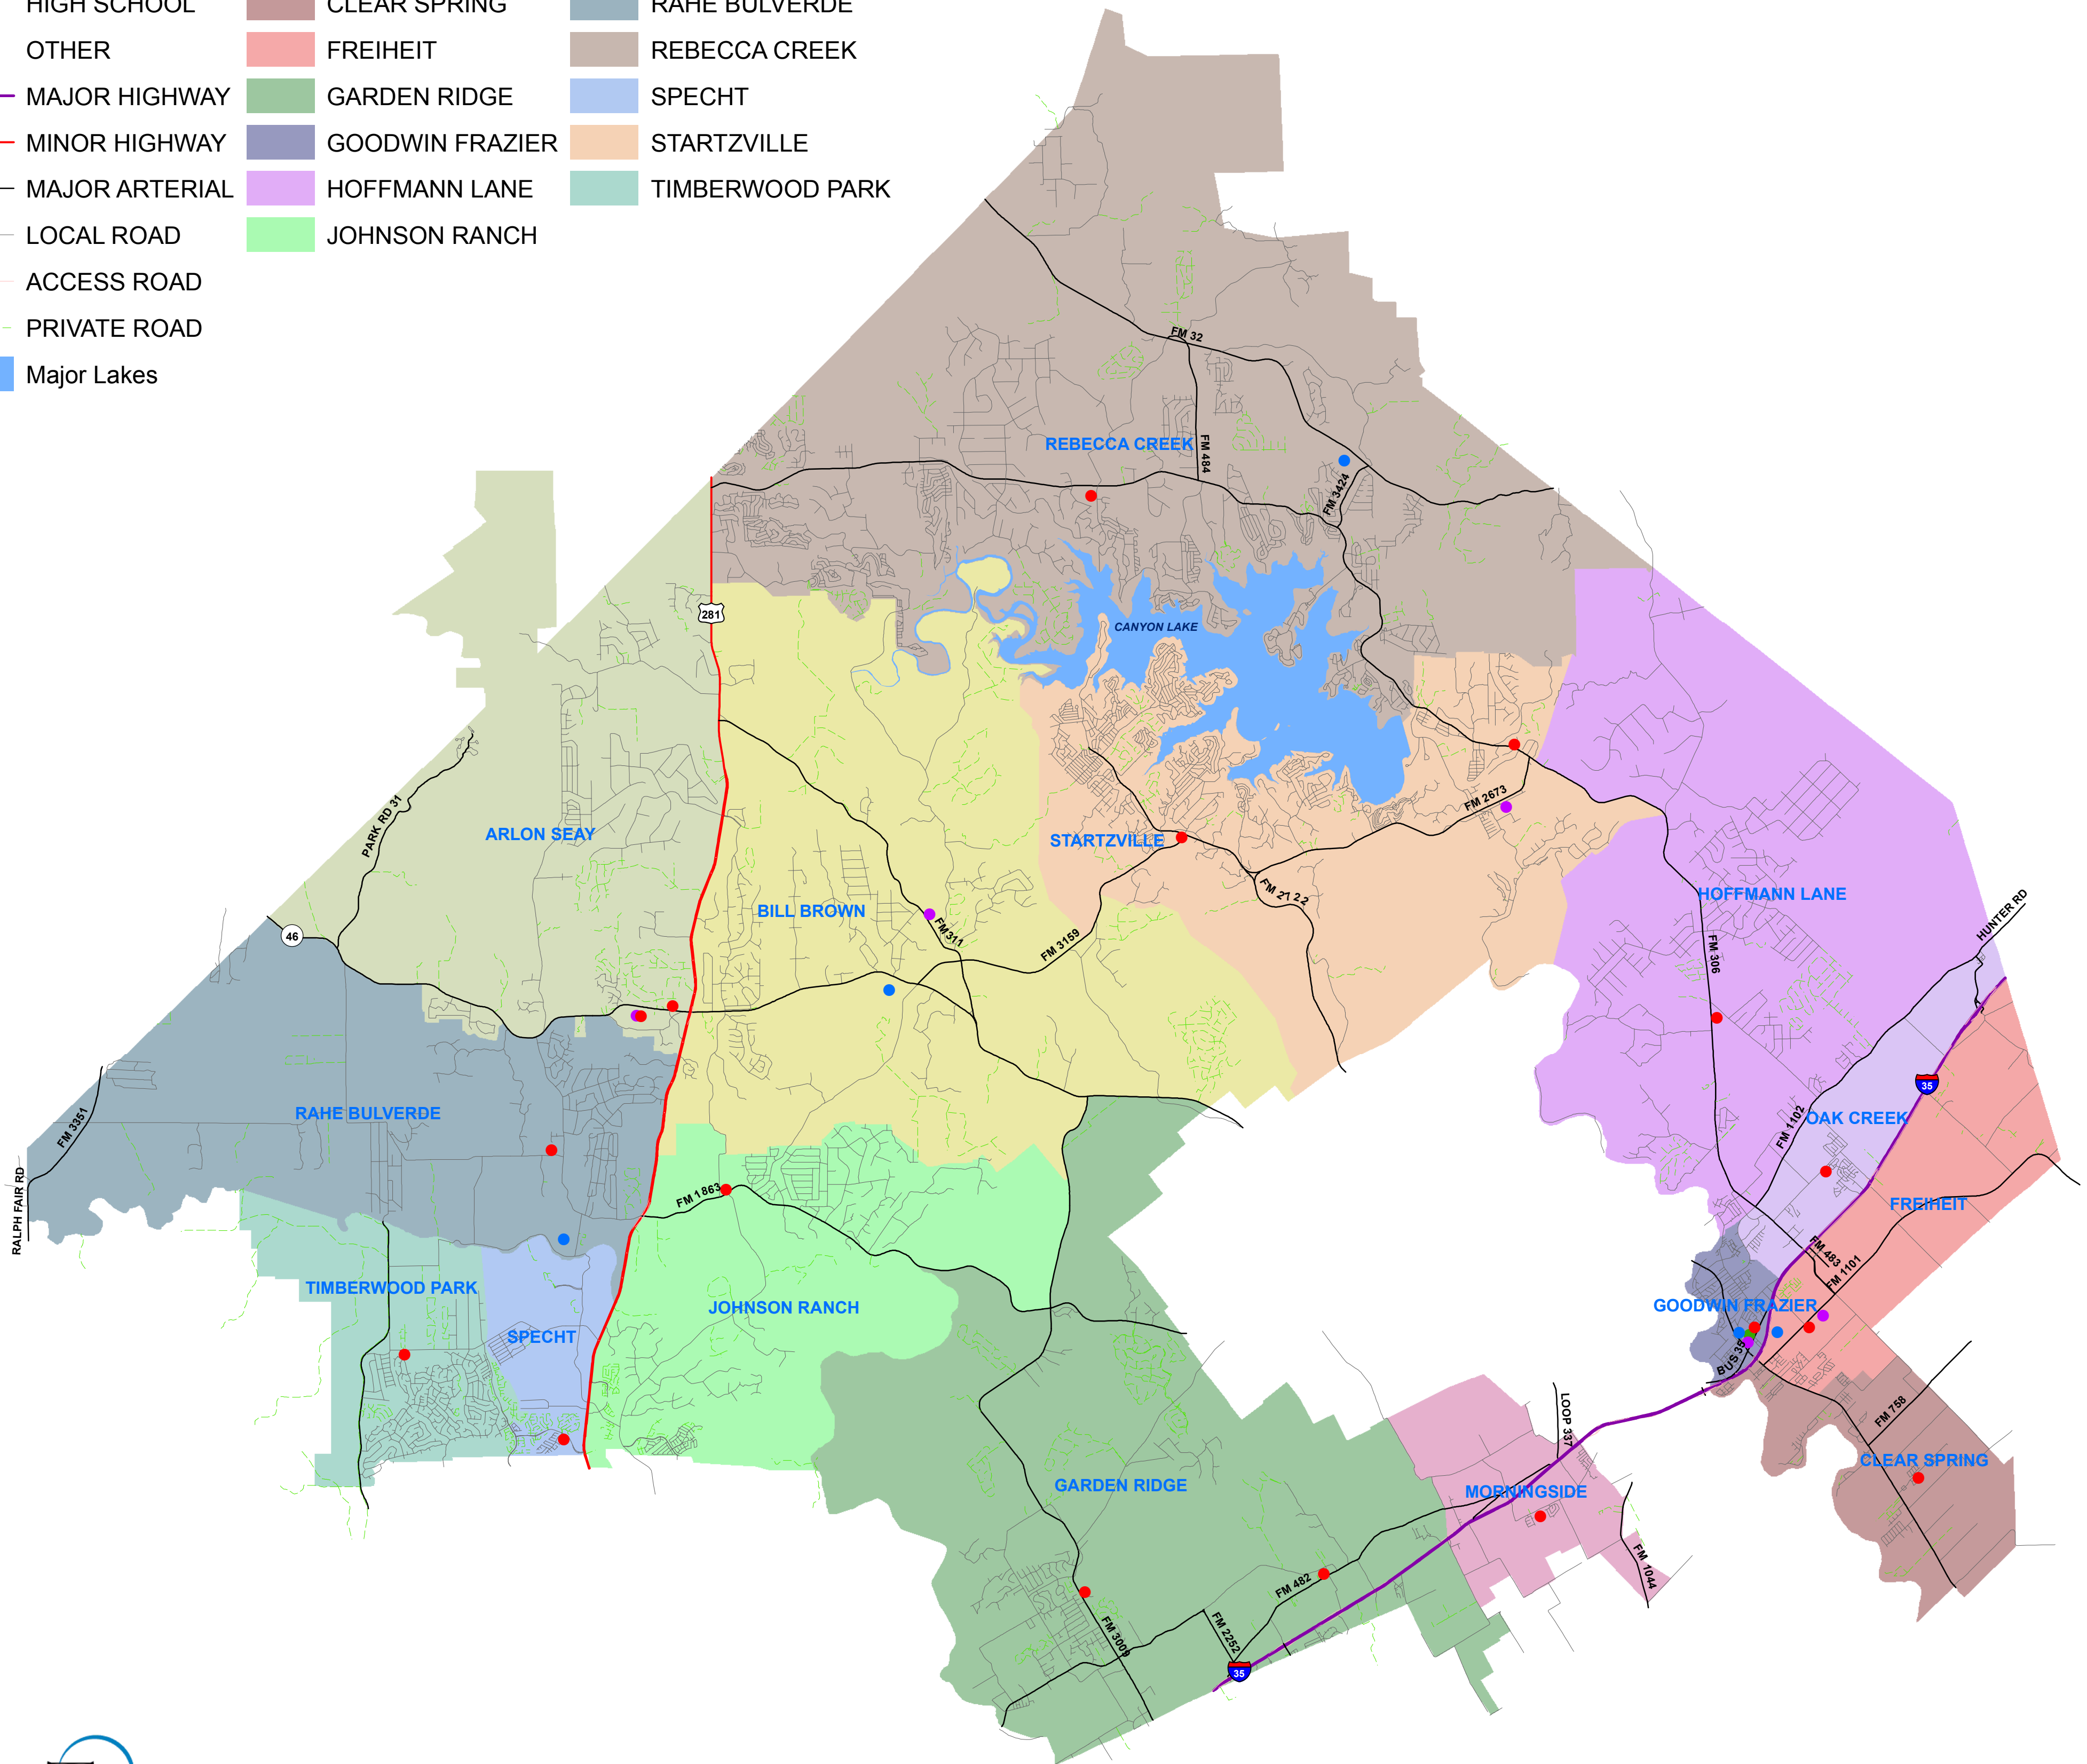

# Comal ISD Elementary School Attendance Zones

- |                  |                   |                   |
|------------------|-------------------|-------------------|
| ● ELEMENTARY     | ■ ARLON SEAY      | ■ MORNINGSIDE     |
| ● MIDDLE SCHOOL  | ■ BILL BROWN      | ■ OAK CREEK       |
| ● HIGH SCHOOL    | ■ CLEAR SPRING    | ■ RAHE BULVERDE   |
| ● OTHER          | ■ FREIHEIT        | ■ REBECCA CREEK   |
| — MAJOR HIGHWAY  | ■ GARDEN RIDGE    | ■ SPECHT          |
| — MINOR HIGHWAY  | ■ GOODWIN FRAZIER | ■ STARTZVILLE     |
| — MAJOR ARTERIAL | ■ HOFFMANN LANE   | ■ TIMBERWOOD PARK |
| — LOCAL ROAD     | ■ JOHNSON RANCH   |                   |
| — ACCESS ROAD    |                   |                   |
| — PRIVATE ROAD   |                   |                   |
| ■ Major Lakes    |                   |                   |