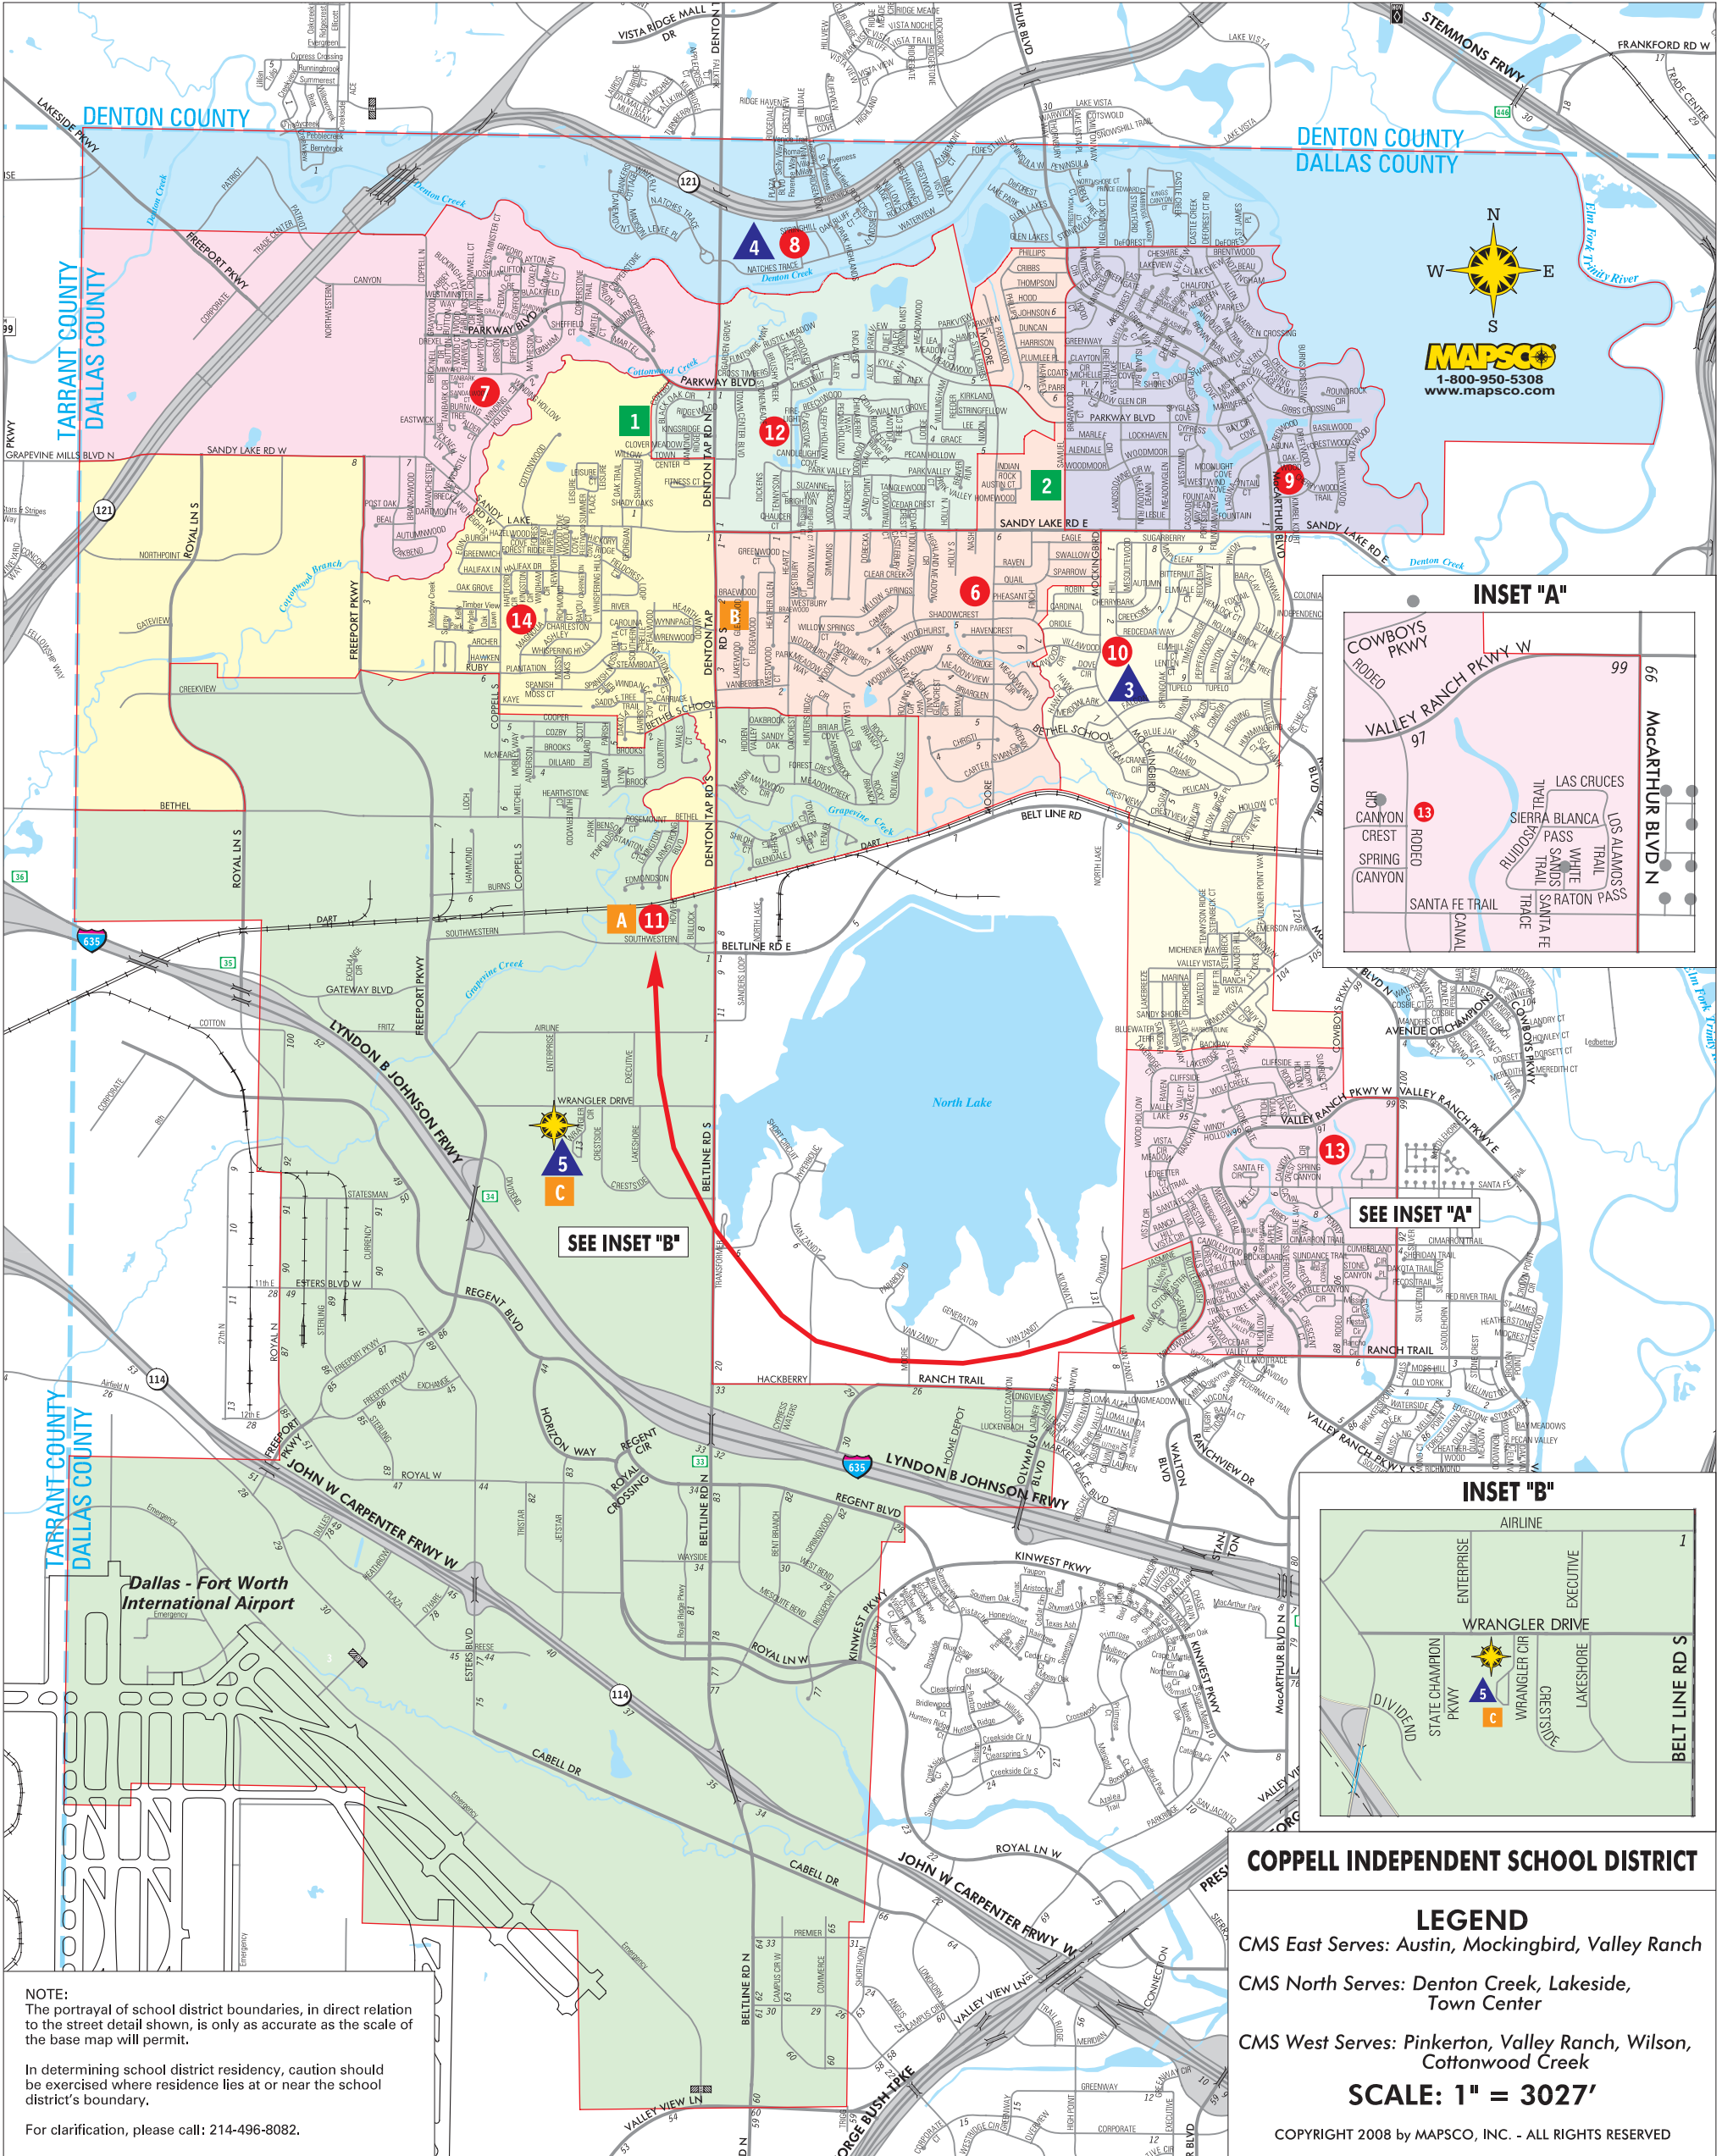

COPPELL INDEPENDENT SCHOOL DISTRICT

School Location Map - Revised February, 2008

NOTE:
The portrayal of school district boundaries, in direct relation to the street detail shown, is only as accurate as the scale of the base map will permit.

In determining school district residency, caution should be exercised where residence lies at or near the school district's boundary.

For clarification, please call: 214-496-8082.

COPPELL INDEPENDENT SCHOOL DISTRICT

LEGEND

CMS East Serves: Austin, Mockingbird, Valley Ranch

CMS North Serves: Denton Creek, Lakeside, Town Center

CMS West Serves: Pinkerton, Valley Ranch, Wilson, Cottonwood Creek

SCALE: 1" = 3027'

COPYRIGHT 2008 by MAPSCO, INC. - ALL RIGHTS RESERVED