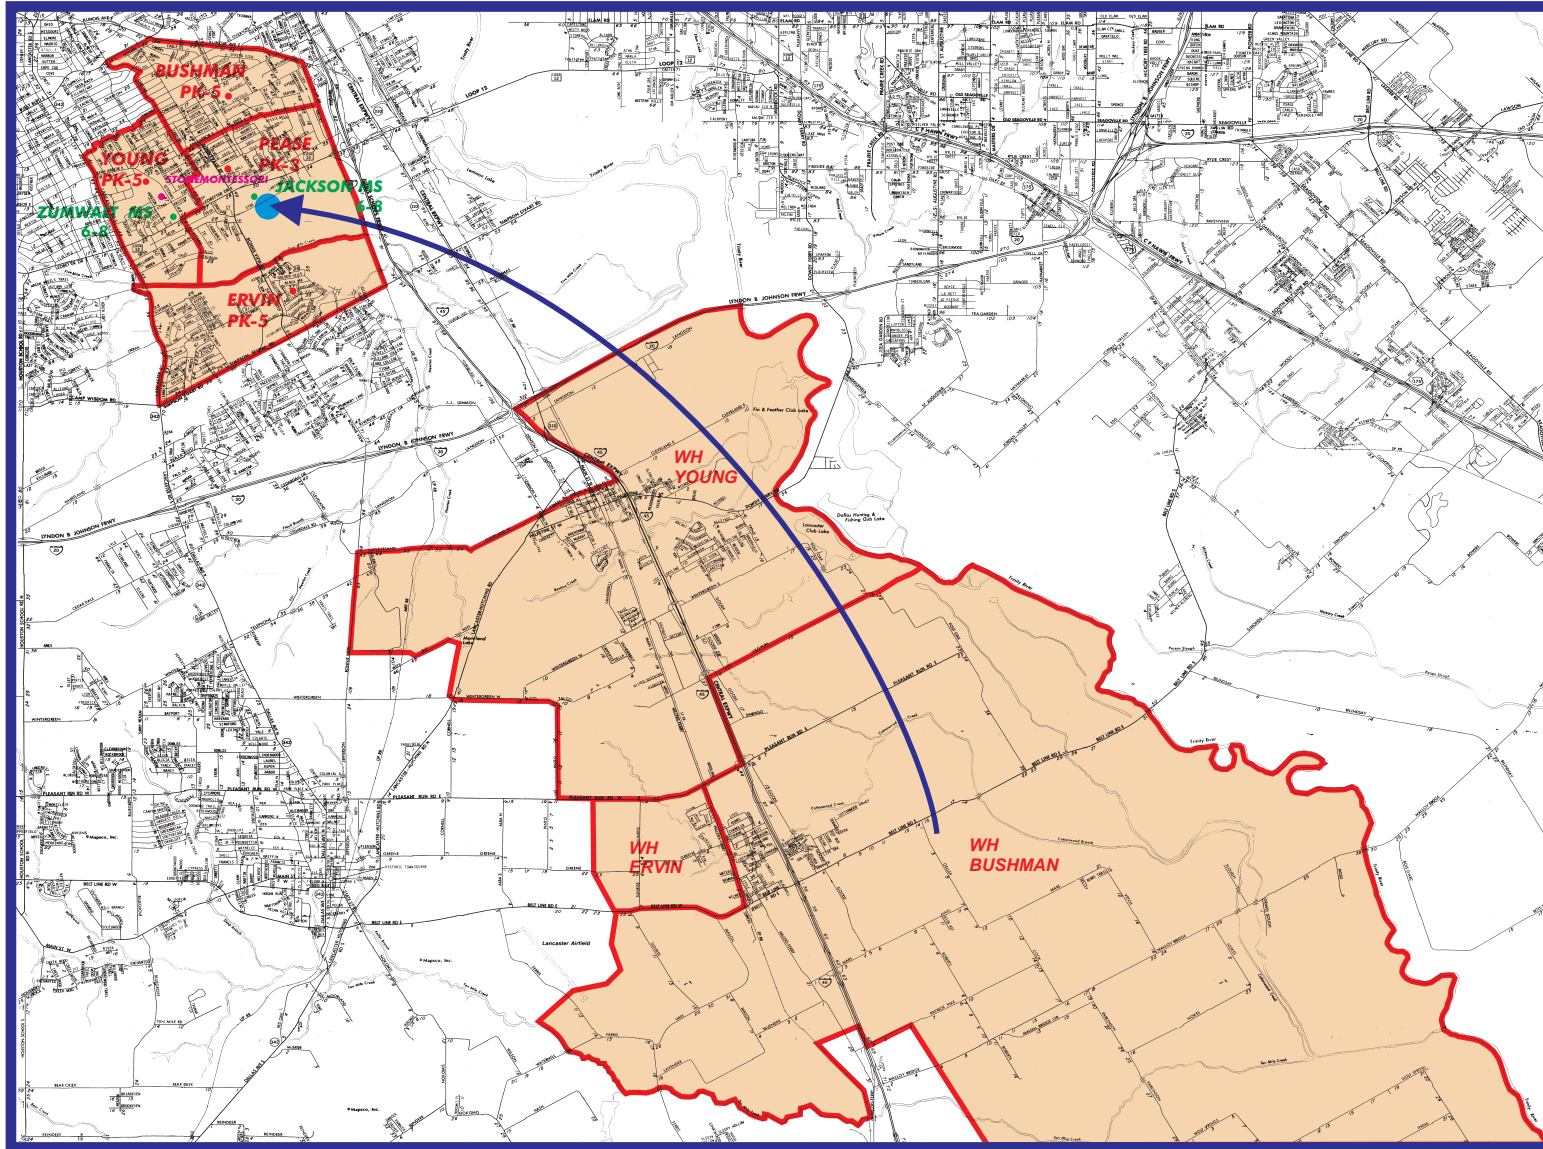

## A. Maceo Smith High School Attendance Zone with Wilmer-Hutchins (Grades 9-12)

Outer boundary of zone may or may not include students living on both sides of the street.