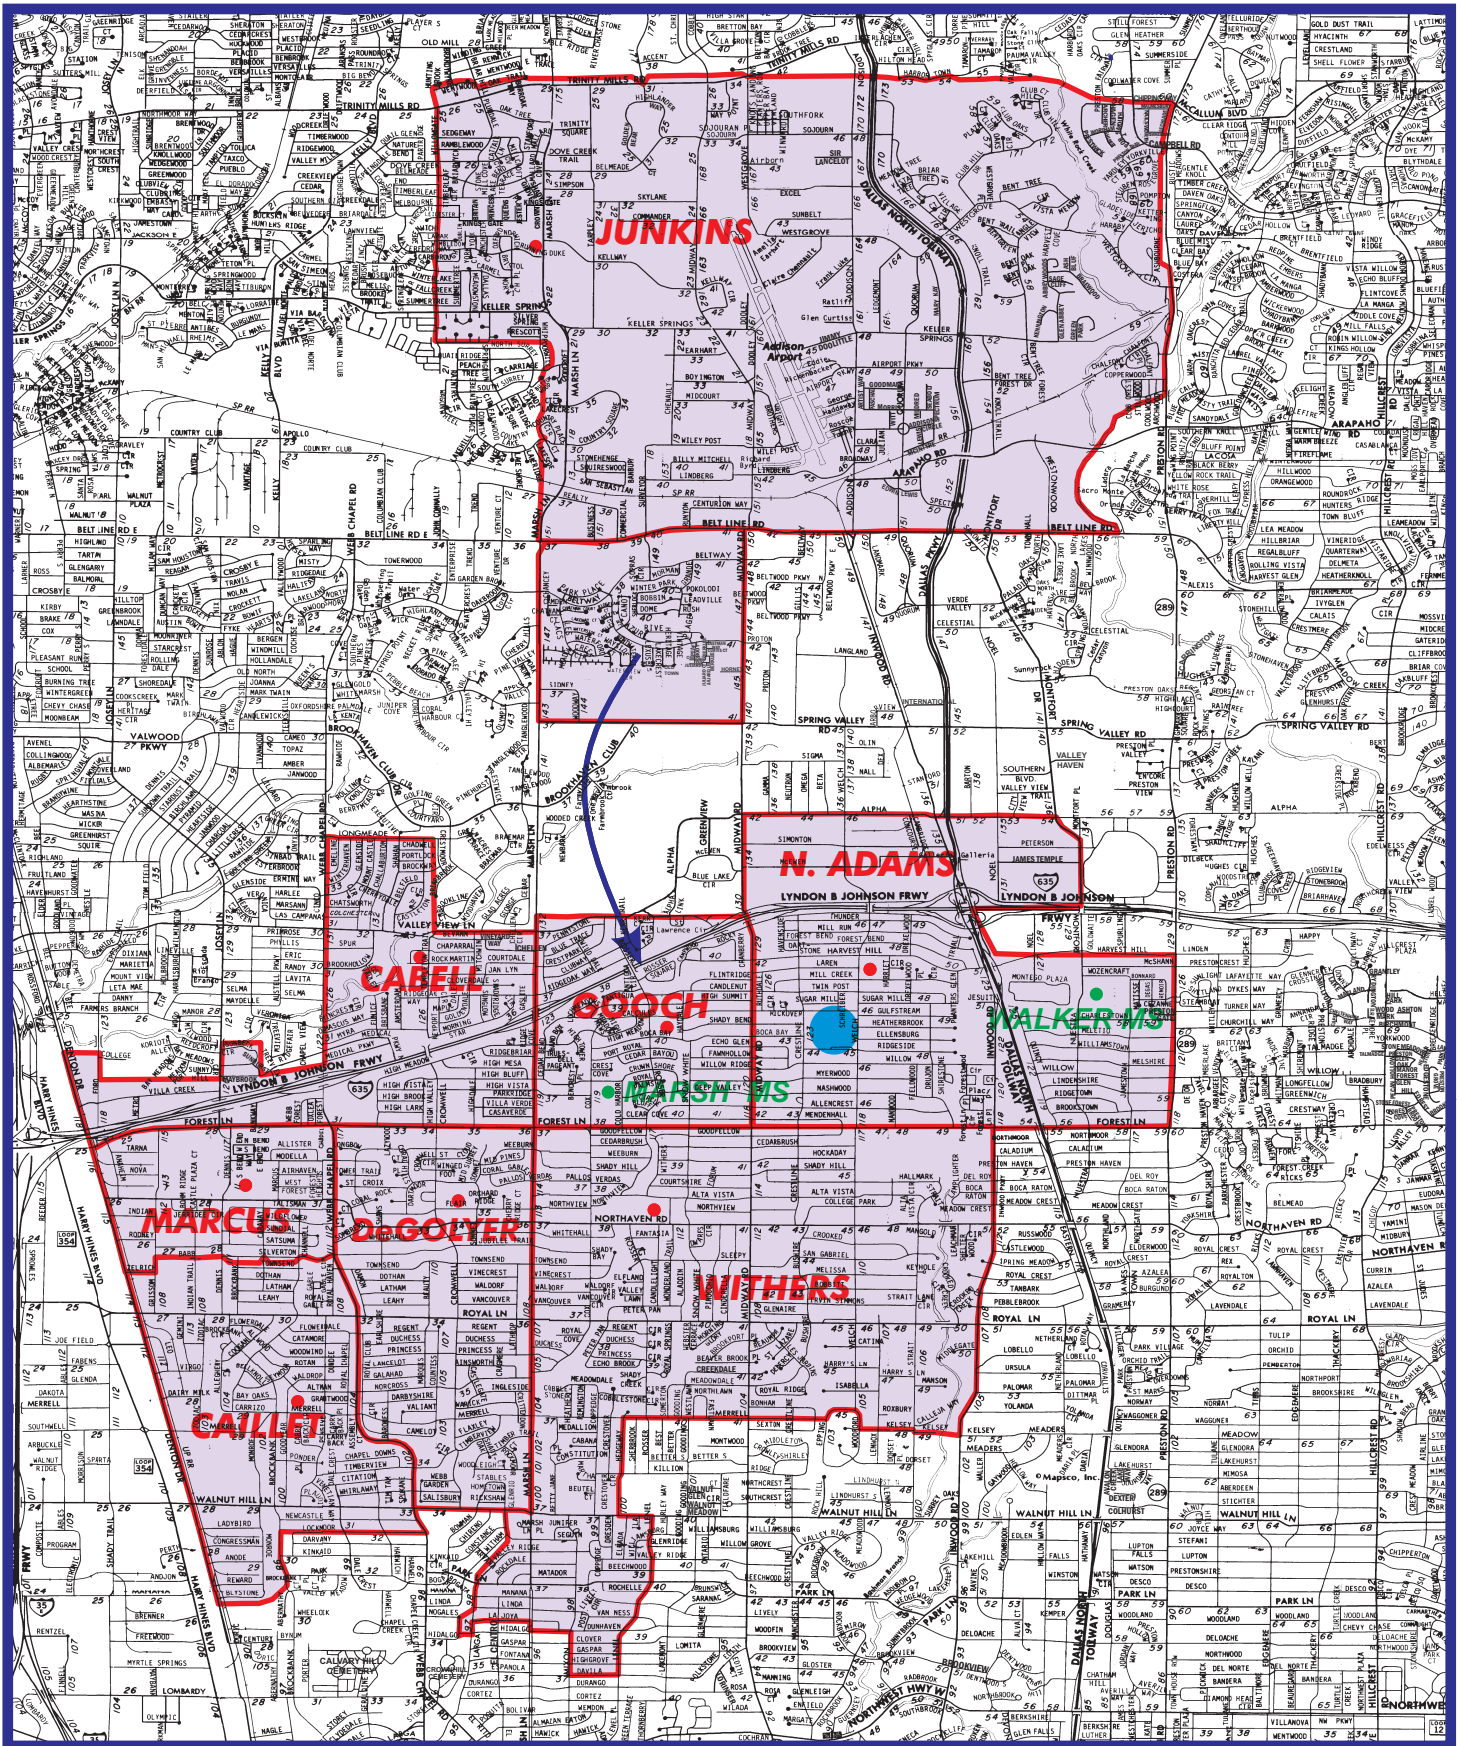

Fall 2009 W. T. White High School Attendance Zone Grades 9-12

Outer boundary of zone may include students living on both sides of the street.