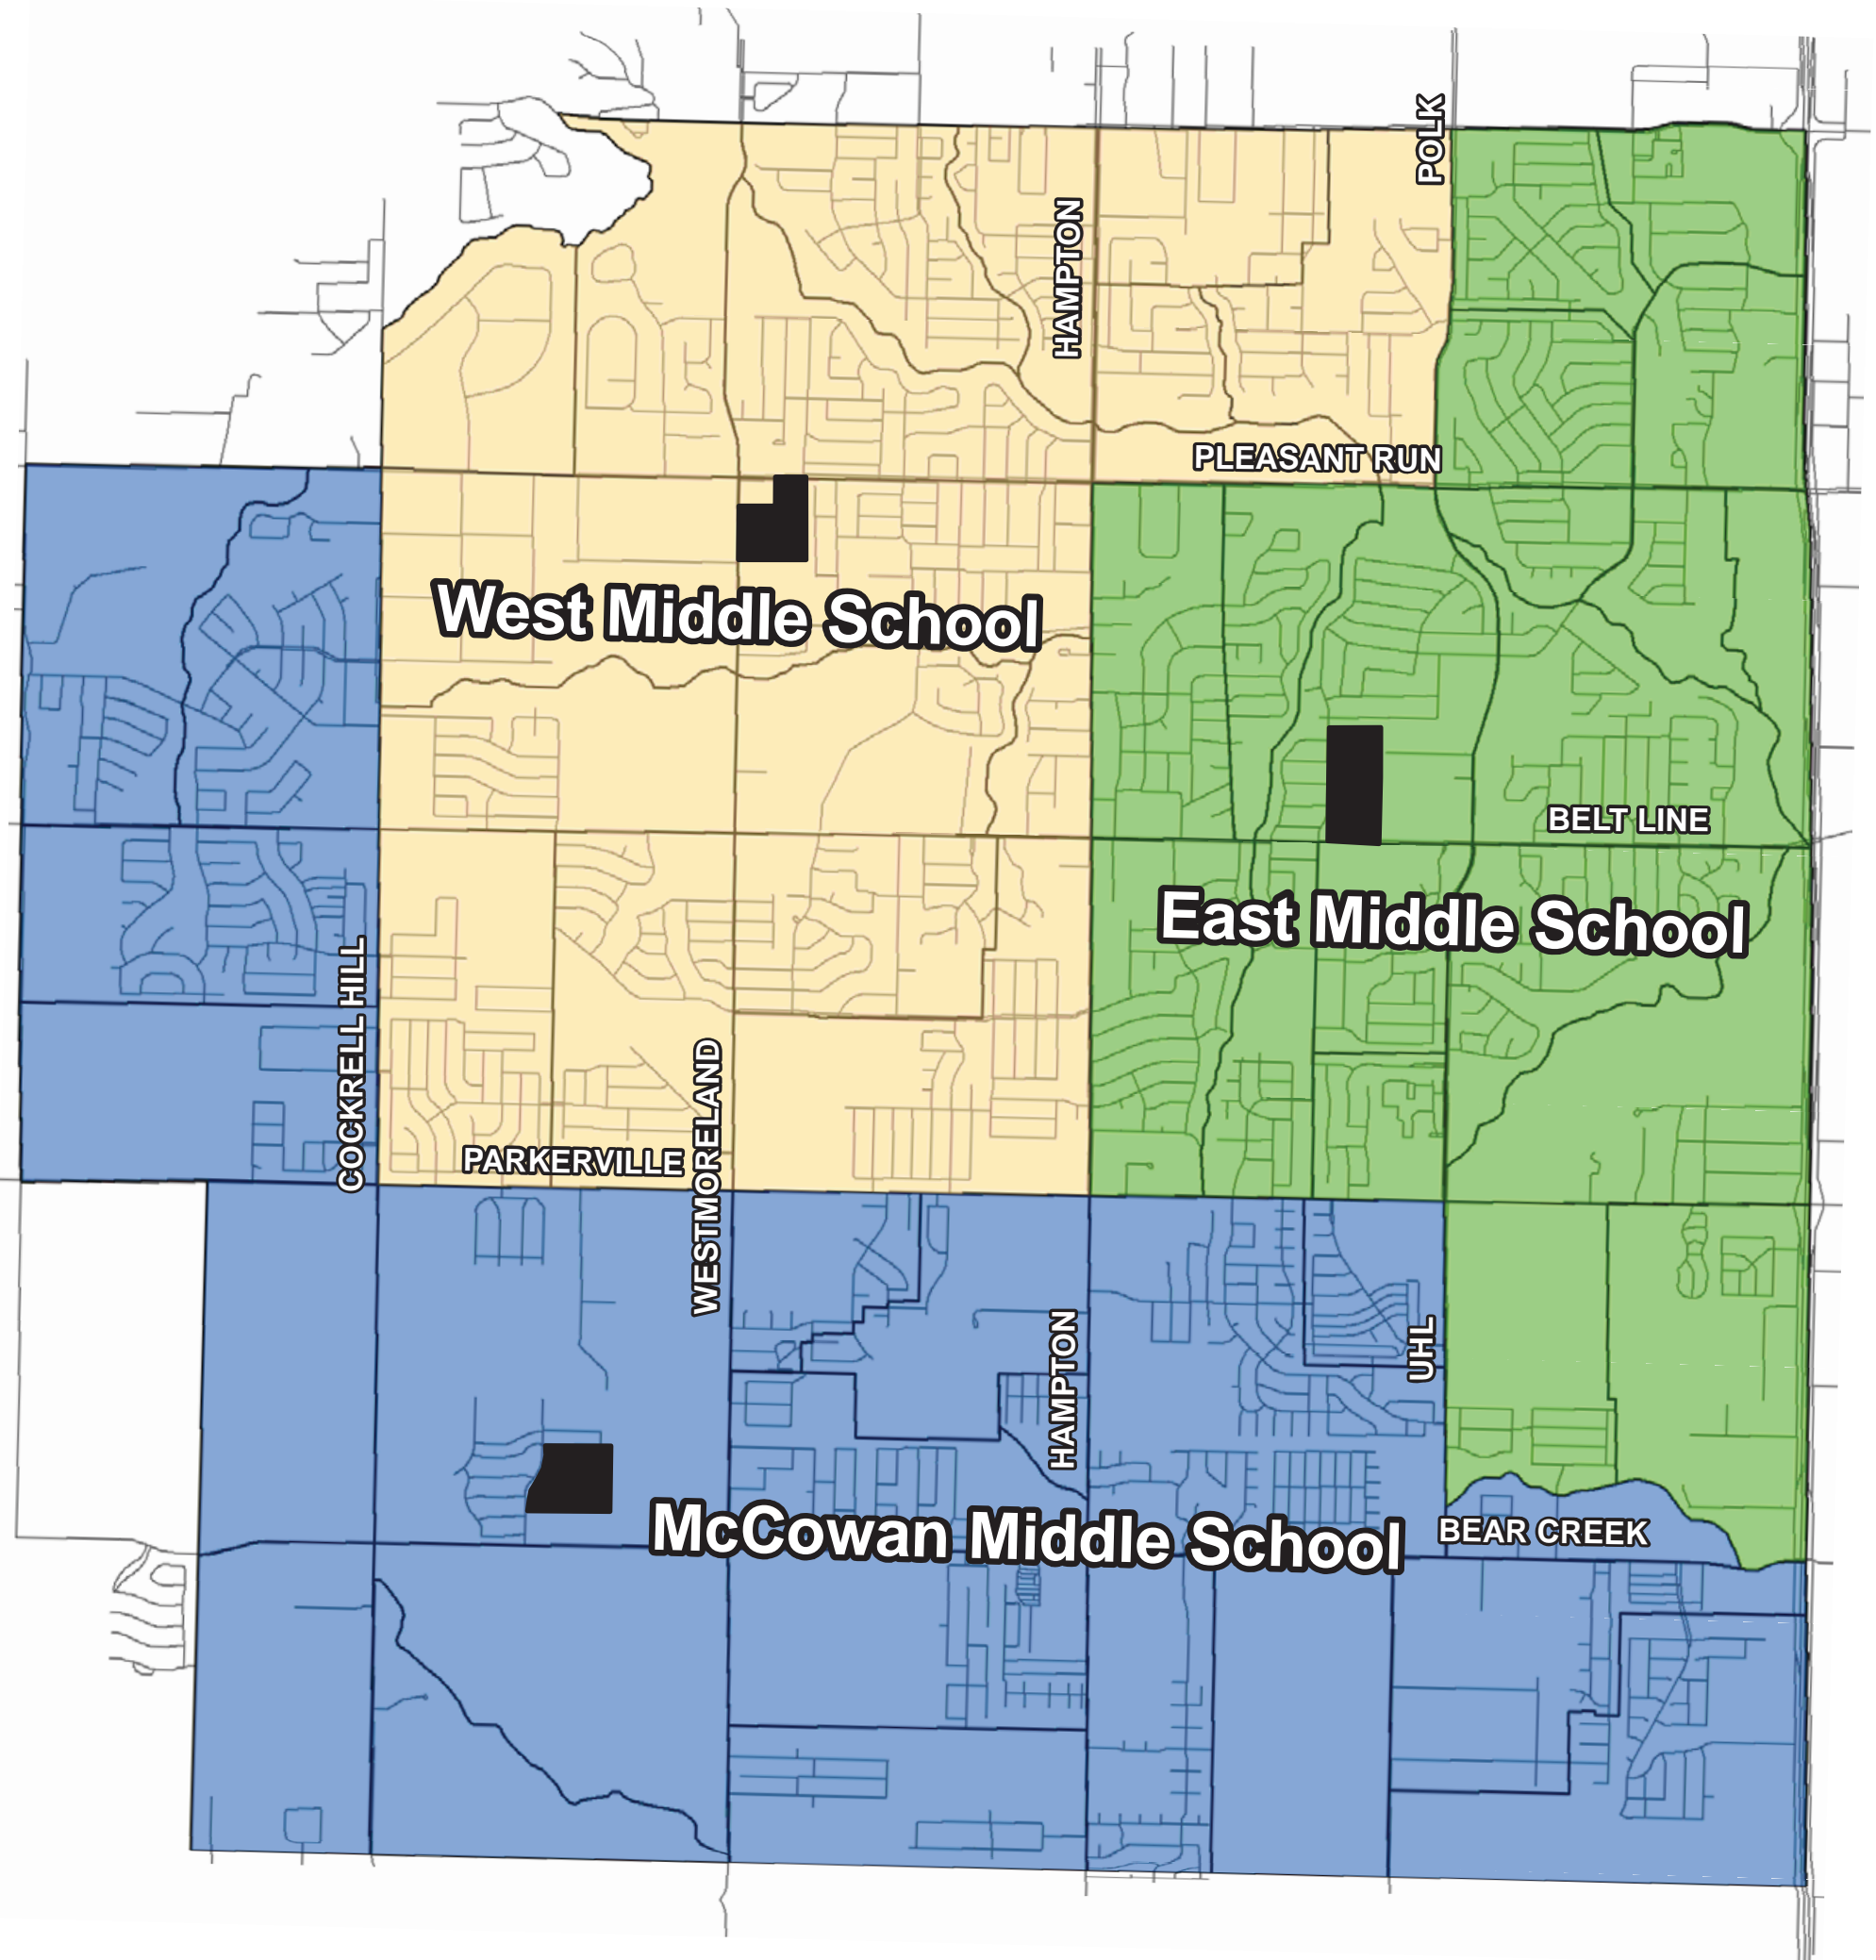

2010-11

DeSoto Independent School District

MIDDLE SCHOOL ATTENDANCE ZONES

DeSoto Independent School District
200 E. Belt Line Road, DeSoto, TX 75115
972.223.6666 • www.desotoisd.org