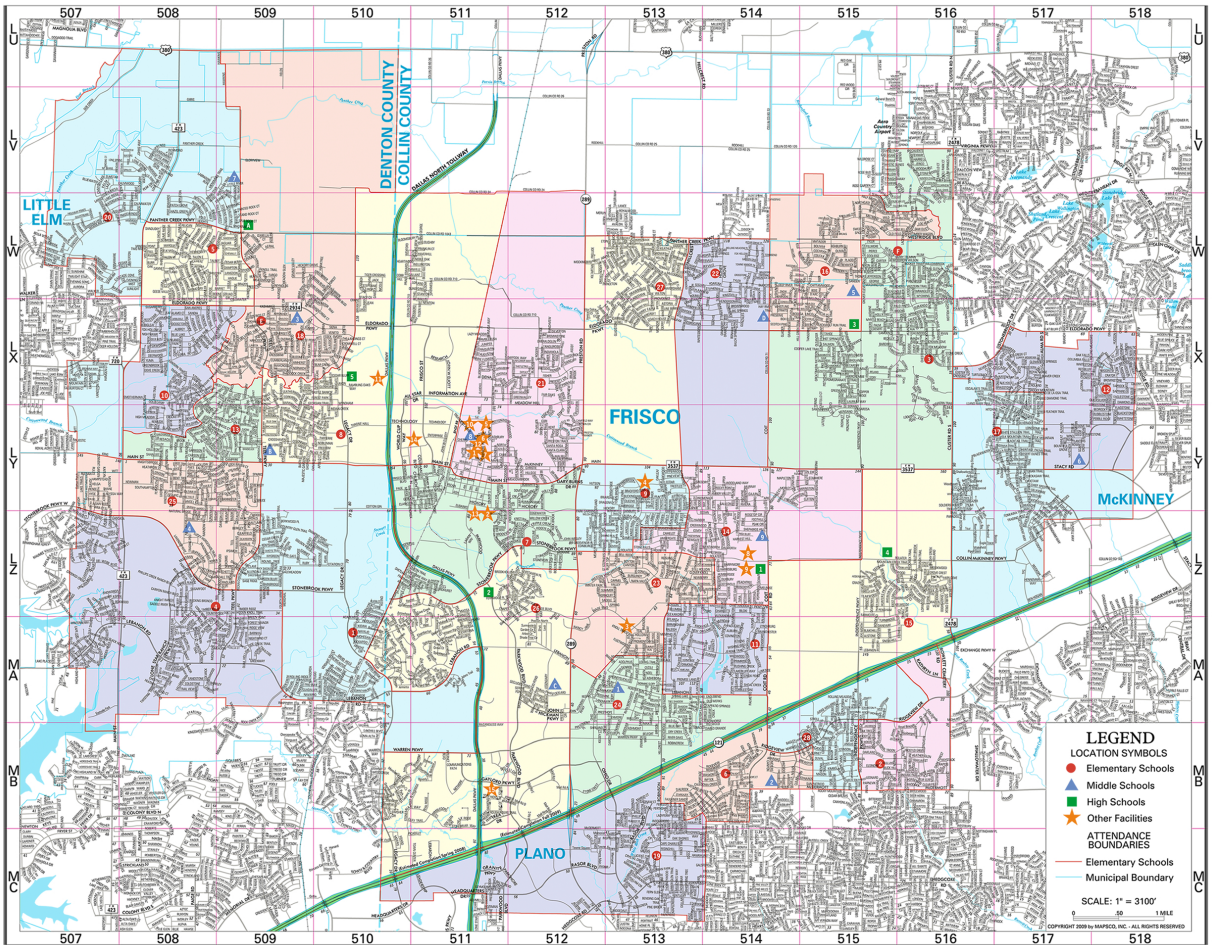

FRISCO ISD SCHOOL BOUNDARIES 2009-2010

Calendar 2009-2010: Special Dates

FISD School Board

Dan Mossakowski, President   Laura Ellison, Member
Rennie Ehrhke, Vice President   John Hixie, Member
Brenda Polk, Secretary   Bucky Minnett, Member
Richard Beaver, Member

Rick Reedy, Ed.D., Superintendent of Schools

School Start and End Times
Elementary - 8 a.m. - 3 p.m. • Middle School - 8:40 a.m. - 3:55 p.m.
High School - 8:45 p.m. - 3:55 p.m.

Details regarding programs, registration, school lunch prices, and other general information can be found at www.friscoisd.org