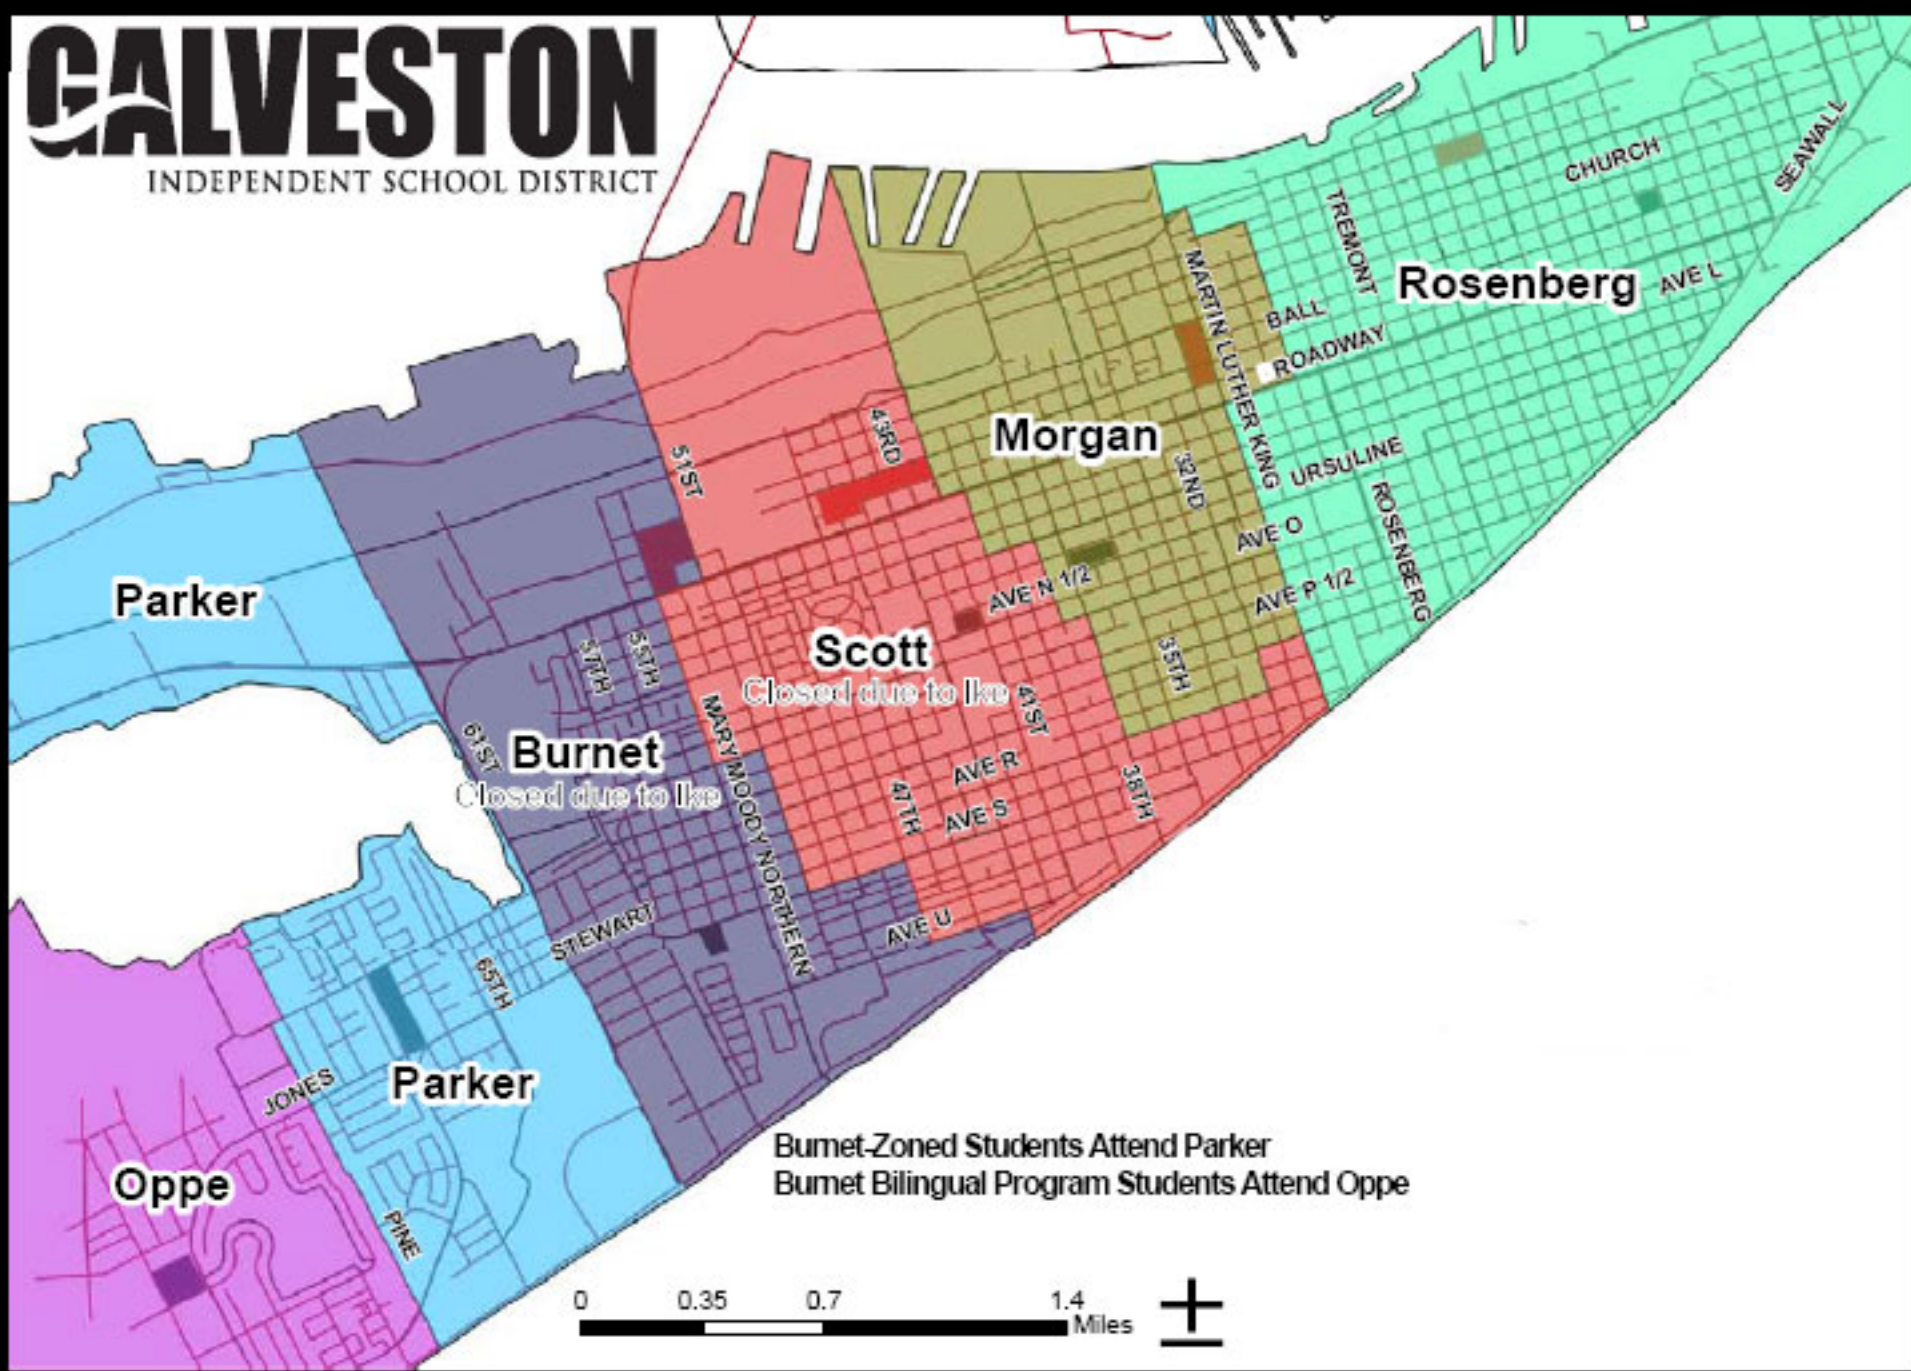

# GALVESTON

INDEPENDENT SCHOOL DISTRICT

**Burnet**  
Closed due to Ike

**Scott**  
Closed due to Ike

Burnet-Zoned Students Attend Parker  
Burnet Bilingual Program Students Attend Oppe