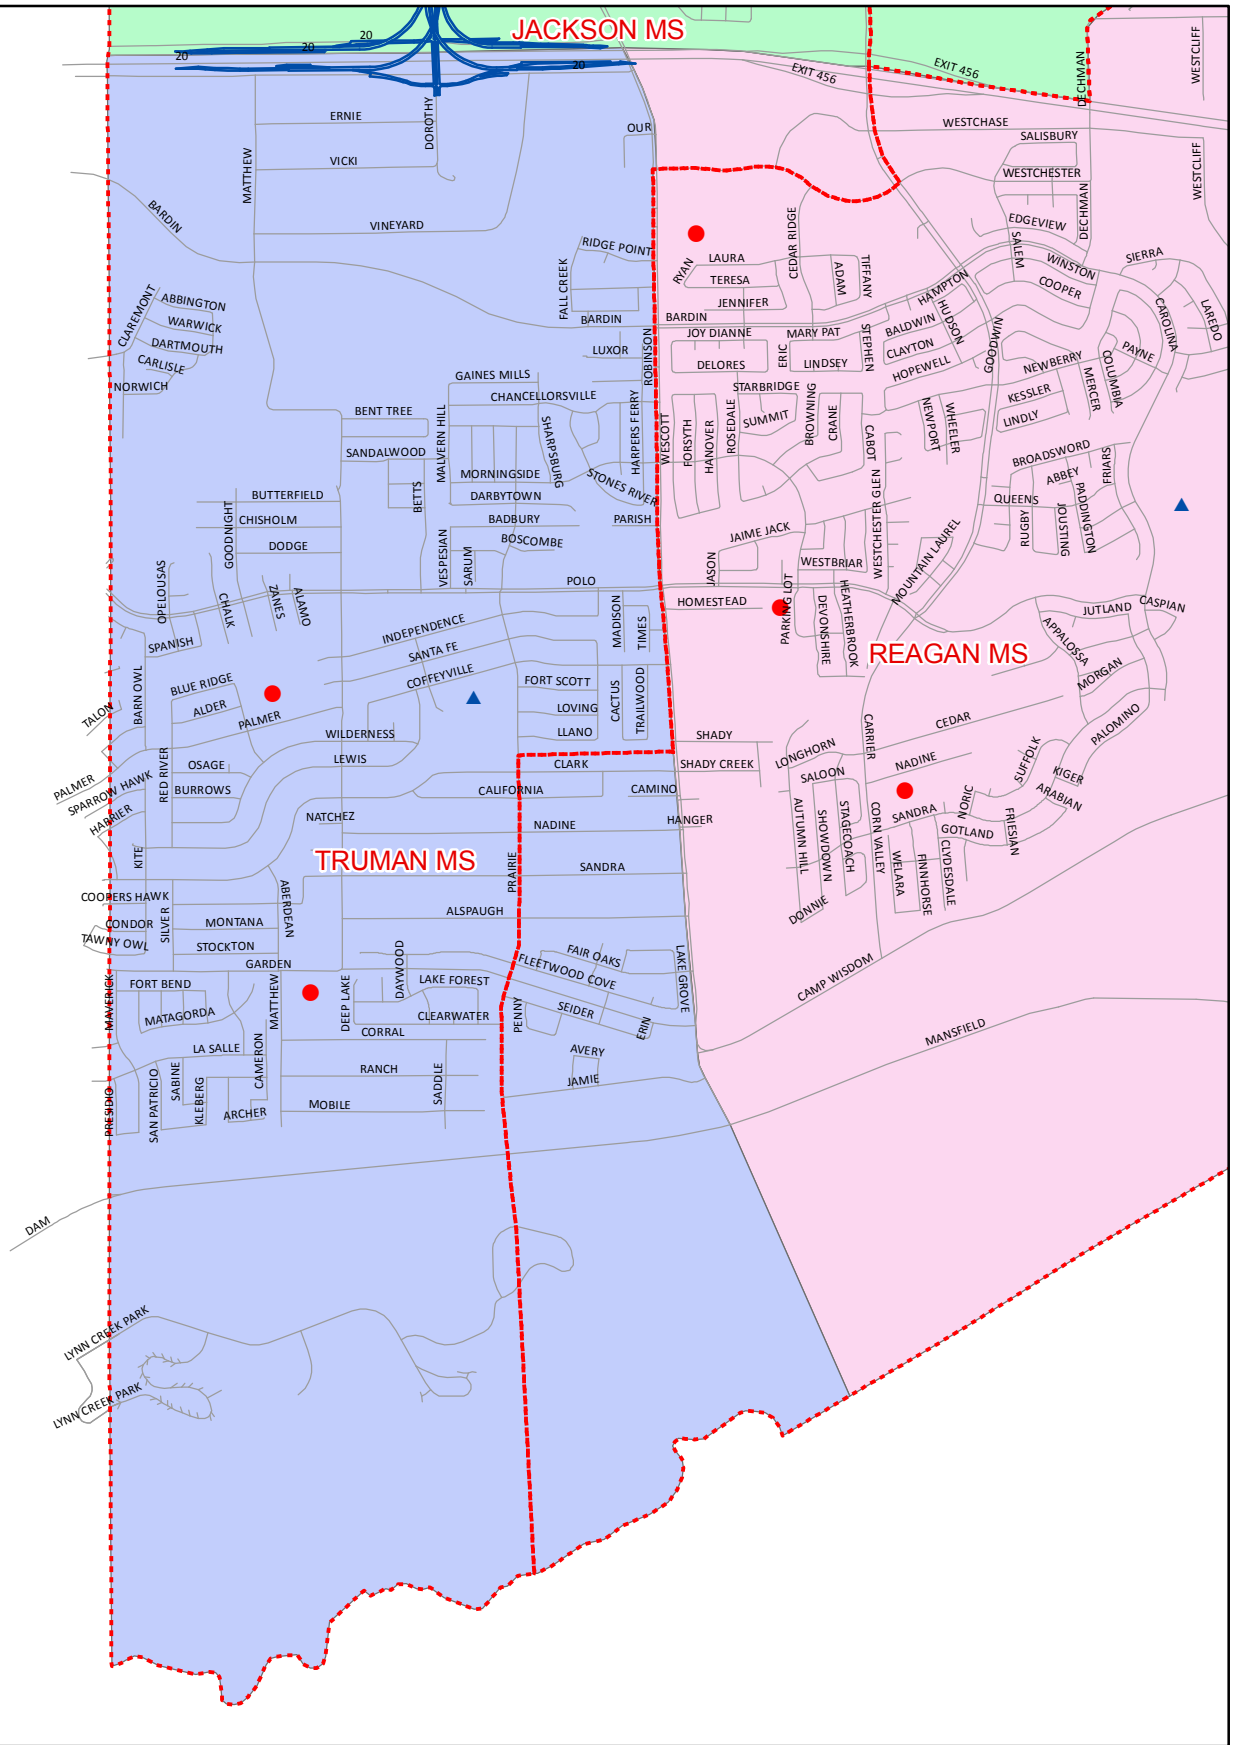

GRAND PRAIRIE INDEPENDENT SCHOOL DISTRICT
BOUNDARY PLANNING
2010/11 PROPOSED SCENARIO
TRUMAN MS

1. **Legend**
2. Elementary Schools
   - ▲ Middle Schools
   - High Schools
   - ★ Alternative Campuses
   - Other Facilities
   - ROADS
   - - - Current MS Boundary
3. **Proposed 2010/11 MS NAME**
4. ADAMS MS
   - ARNOLD MS
   - FANNIN MS
   - JACKSON MS
   - KENNEDY MS
   - REAGAN MS
   - TRUMAN MS