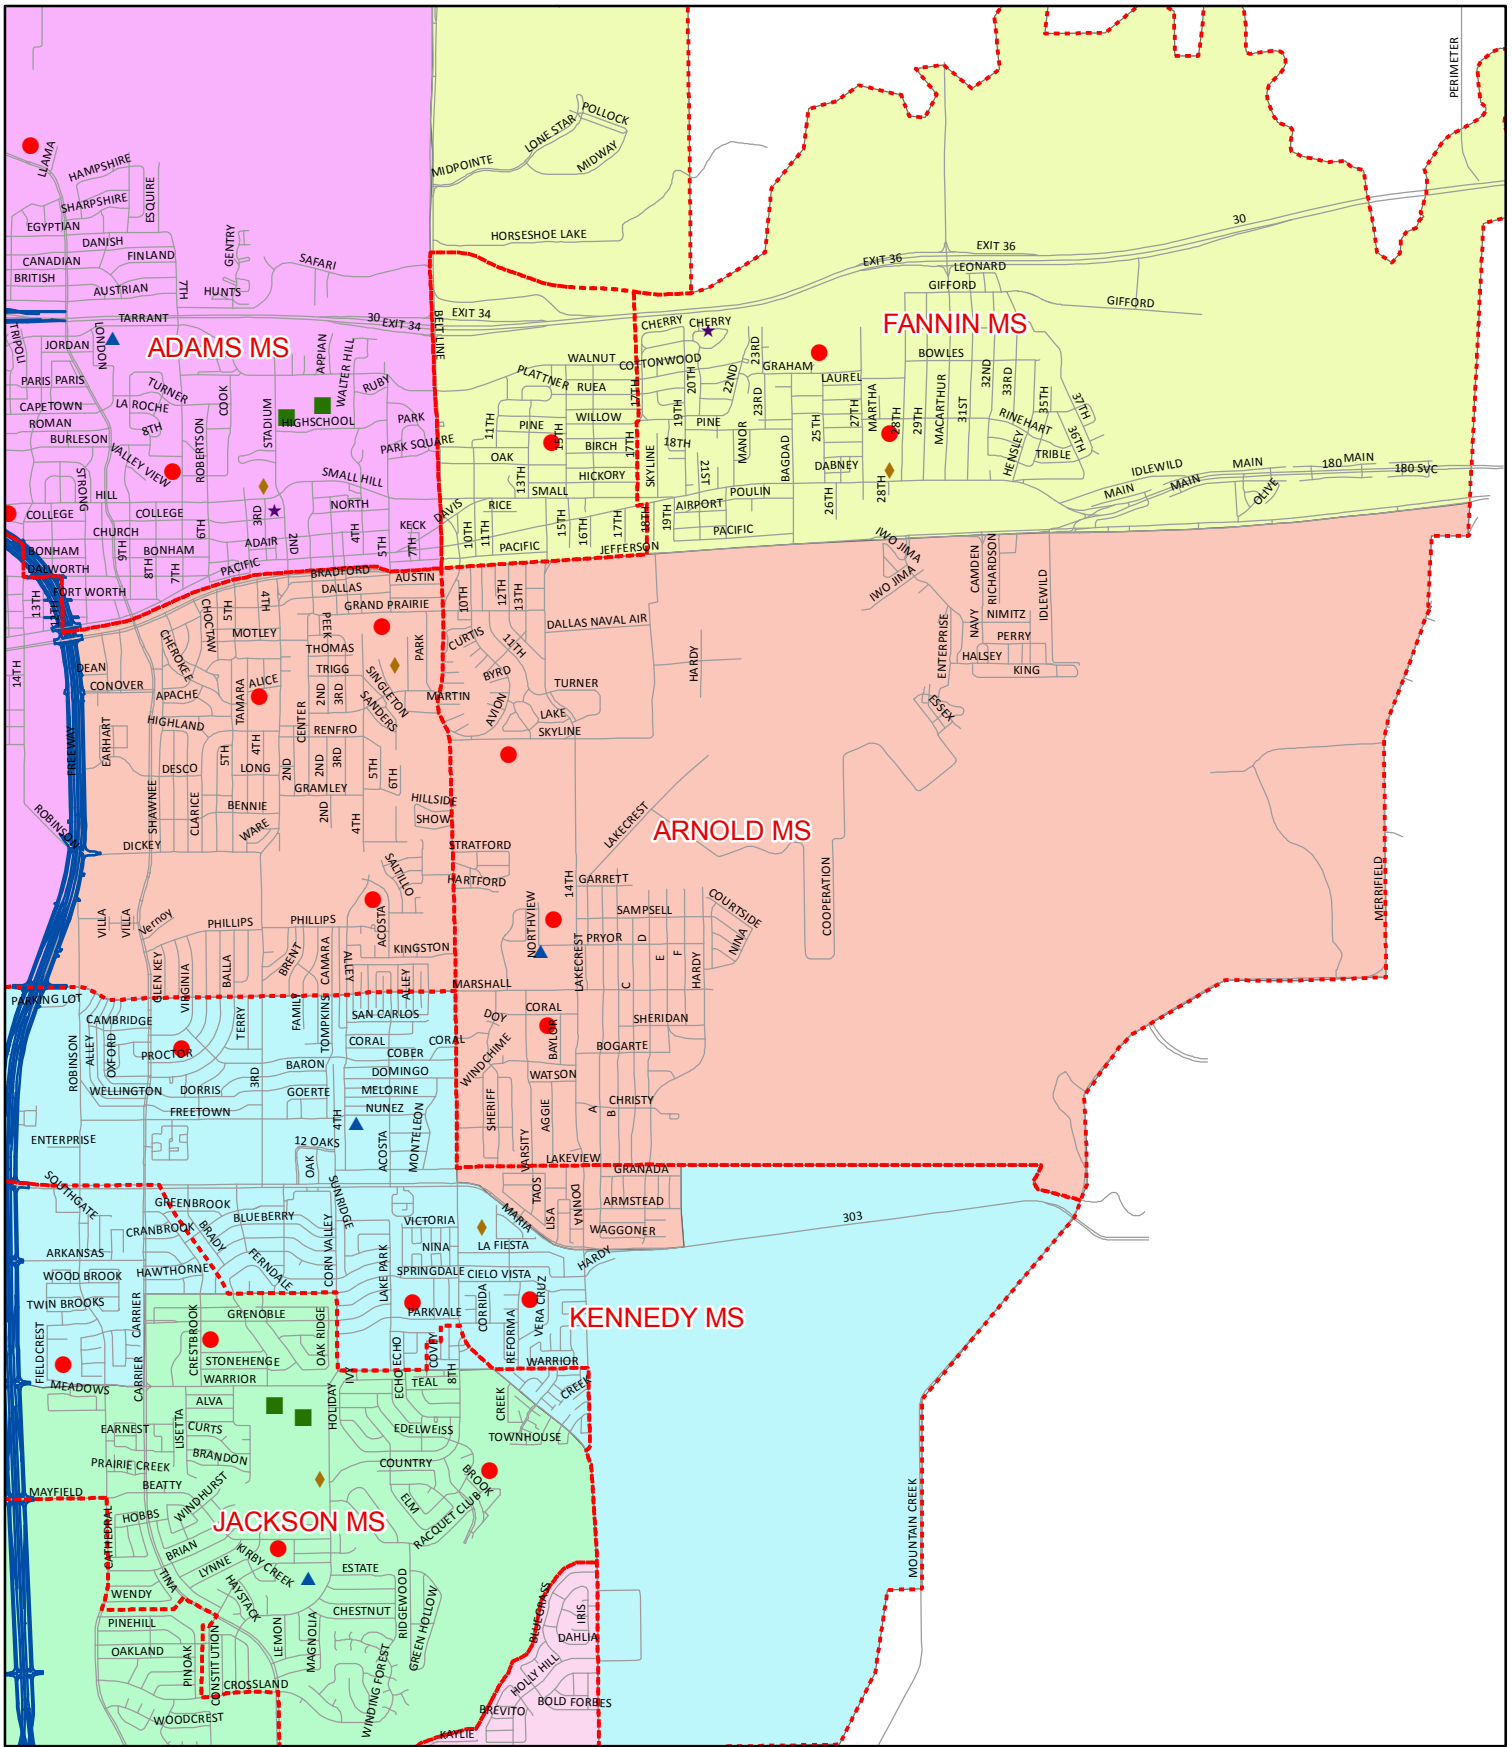

GRAND PRAIRIE INDEPENDENT SCHOOL DISTRICT
BOUNDARY PLANNING
2010/11 PROPOSED SCENARIO
ARNOLD MS

1. **Legend**
2. Elementary Schools
   - ▲ Middle Schools
   - High Schools
   - ★ Alternative Campuses
   - Other Facilities
   - ROADS
   - - - Current MS Boundary
3. **Proposed 2010/11 MS NAME**
4. ADAMS MS
   - ARNOLD MS
   - FANNIN MS
   - JACKSON MS
   - KENNEDY MS
   - REAGAN MS
   - TRUMAN MS