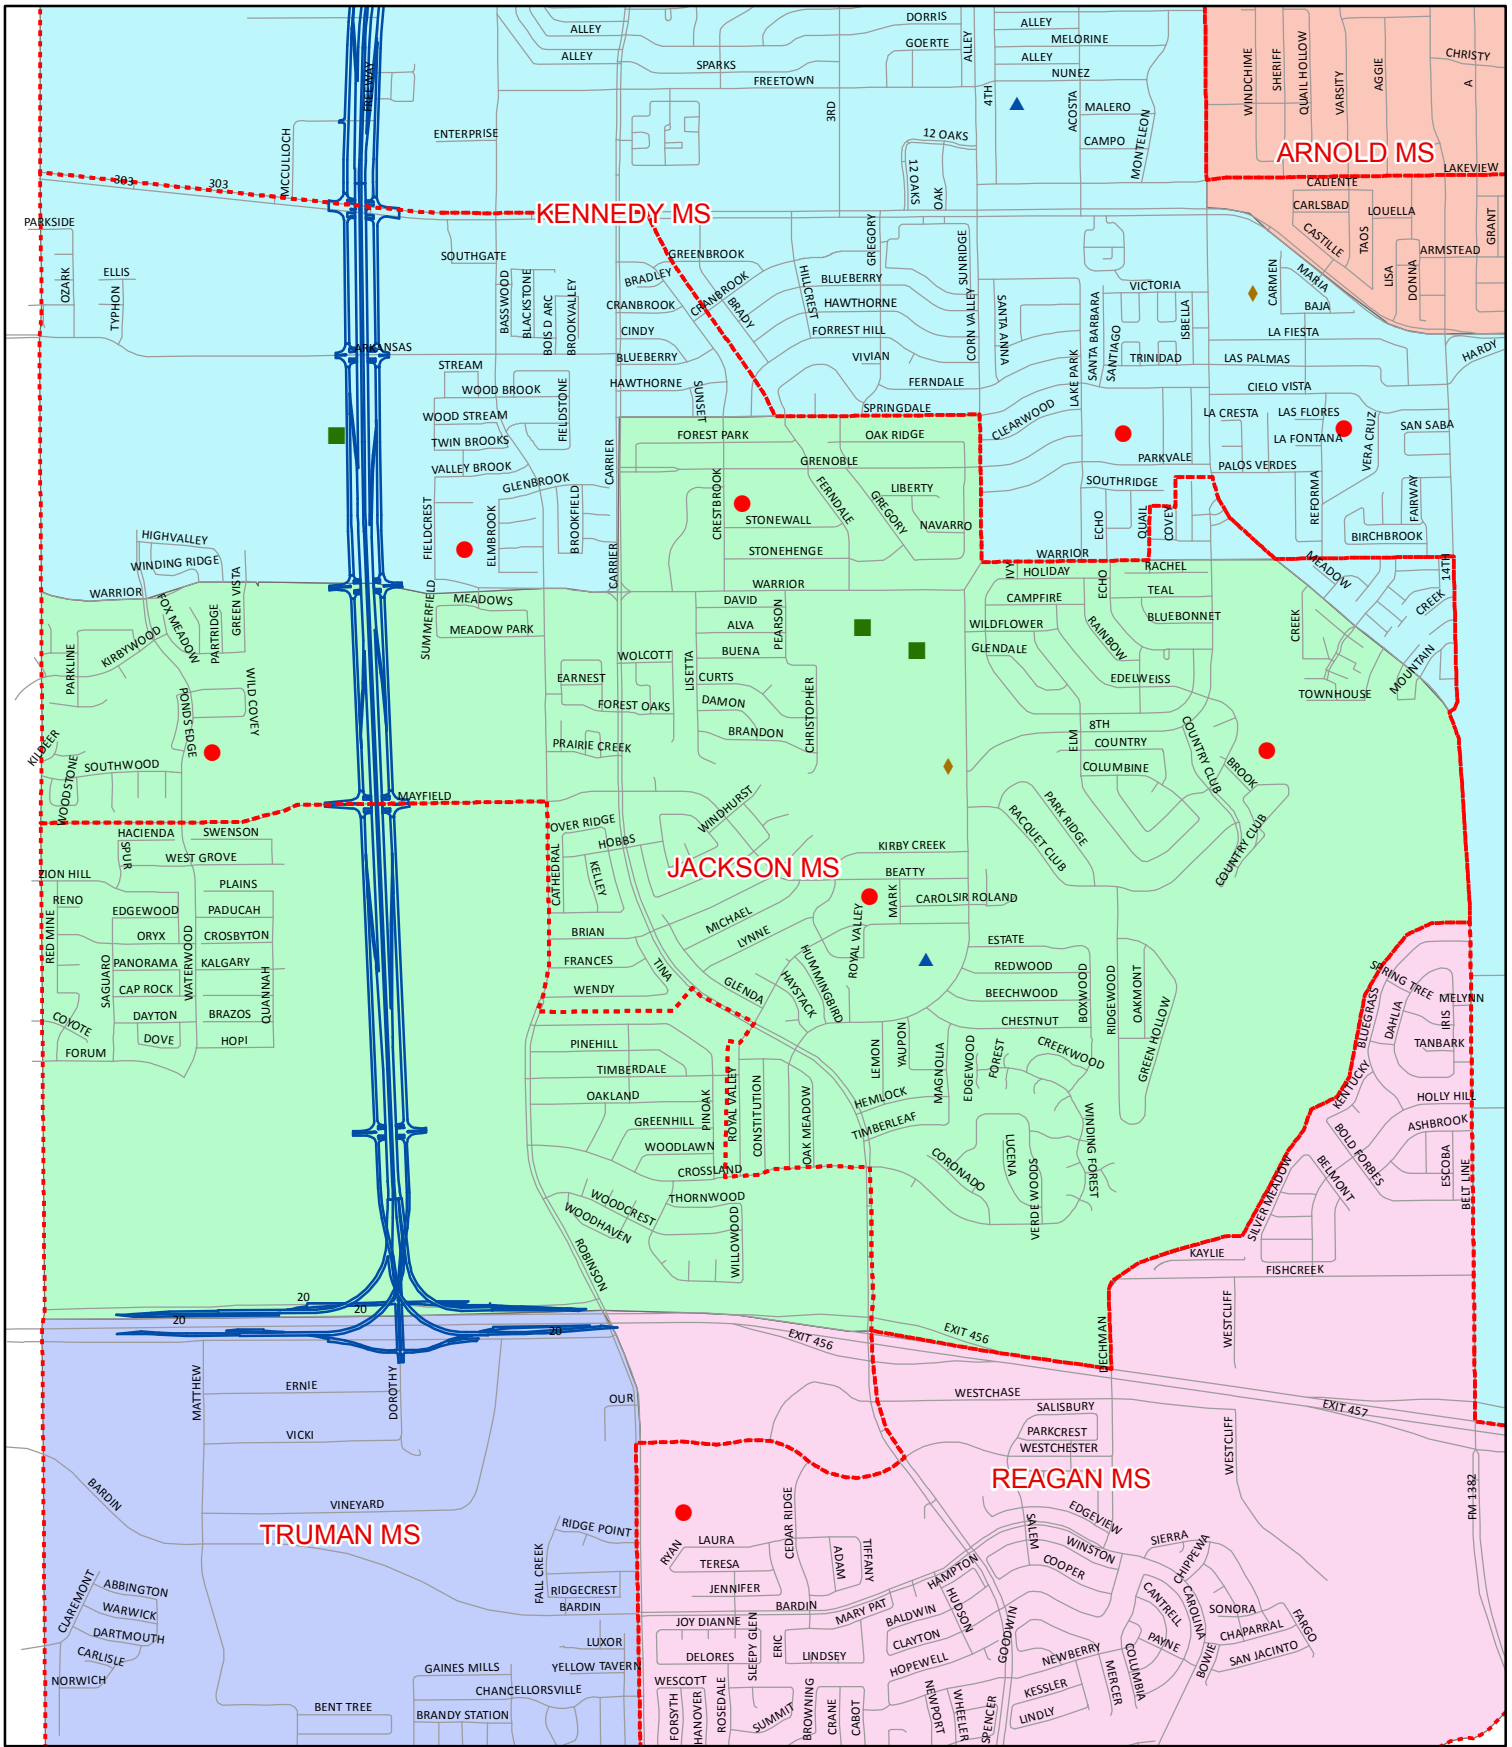

GRAND PRAIRIE INDEPENDENT SCHOOL DISTRICT
BOUNDARY PLANNING
2010/11 PROPOSED SCENARIO
JACKSON MS

1. **Legend**
2. Elementary Schools
   - ▲ Middle Schools
   - High Schools
   - ★ Alternative Campuses
   - Other Facilities
   - ROADS
   - ⋯ Current MS Boundary
3. **Proposed 2010/11 MS NAME**
4. ADAMS MS
   - ARNOLD MS
   - FANNIN MS
   - JACKSON MS
   - KENNEDY MS
   - REAGAN MS
   - TRUMAN MS