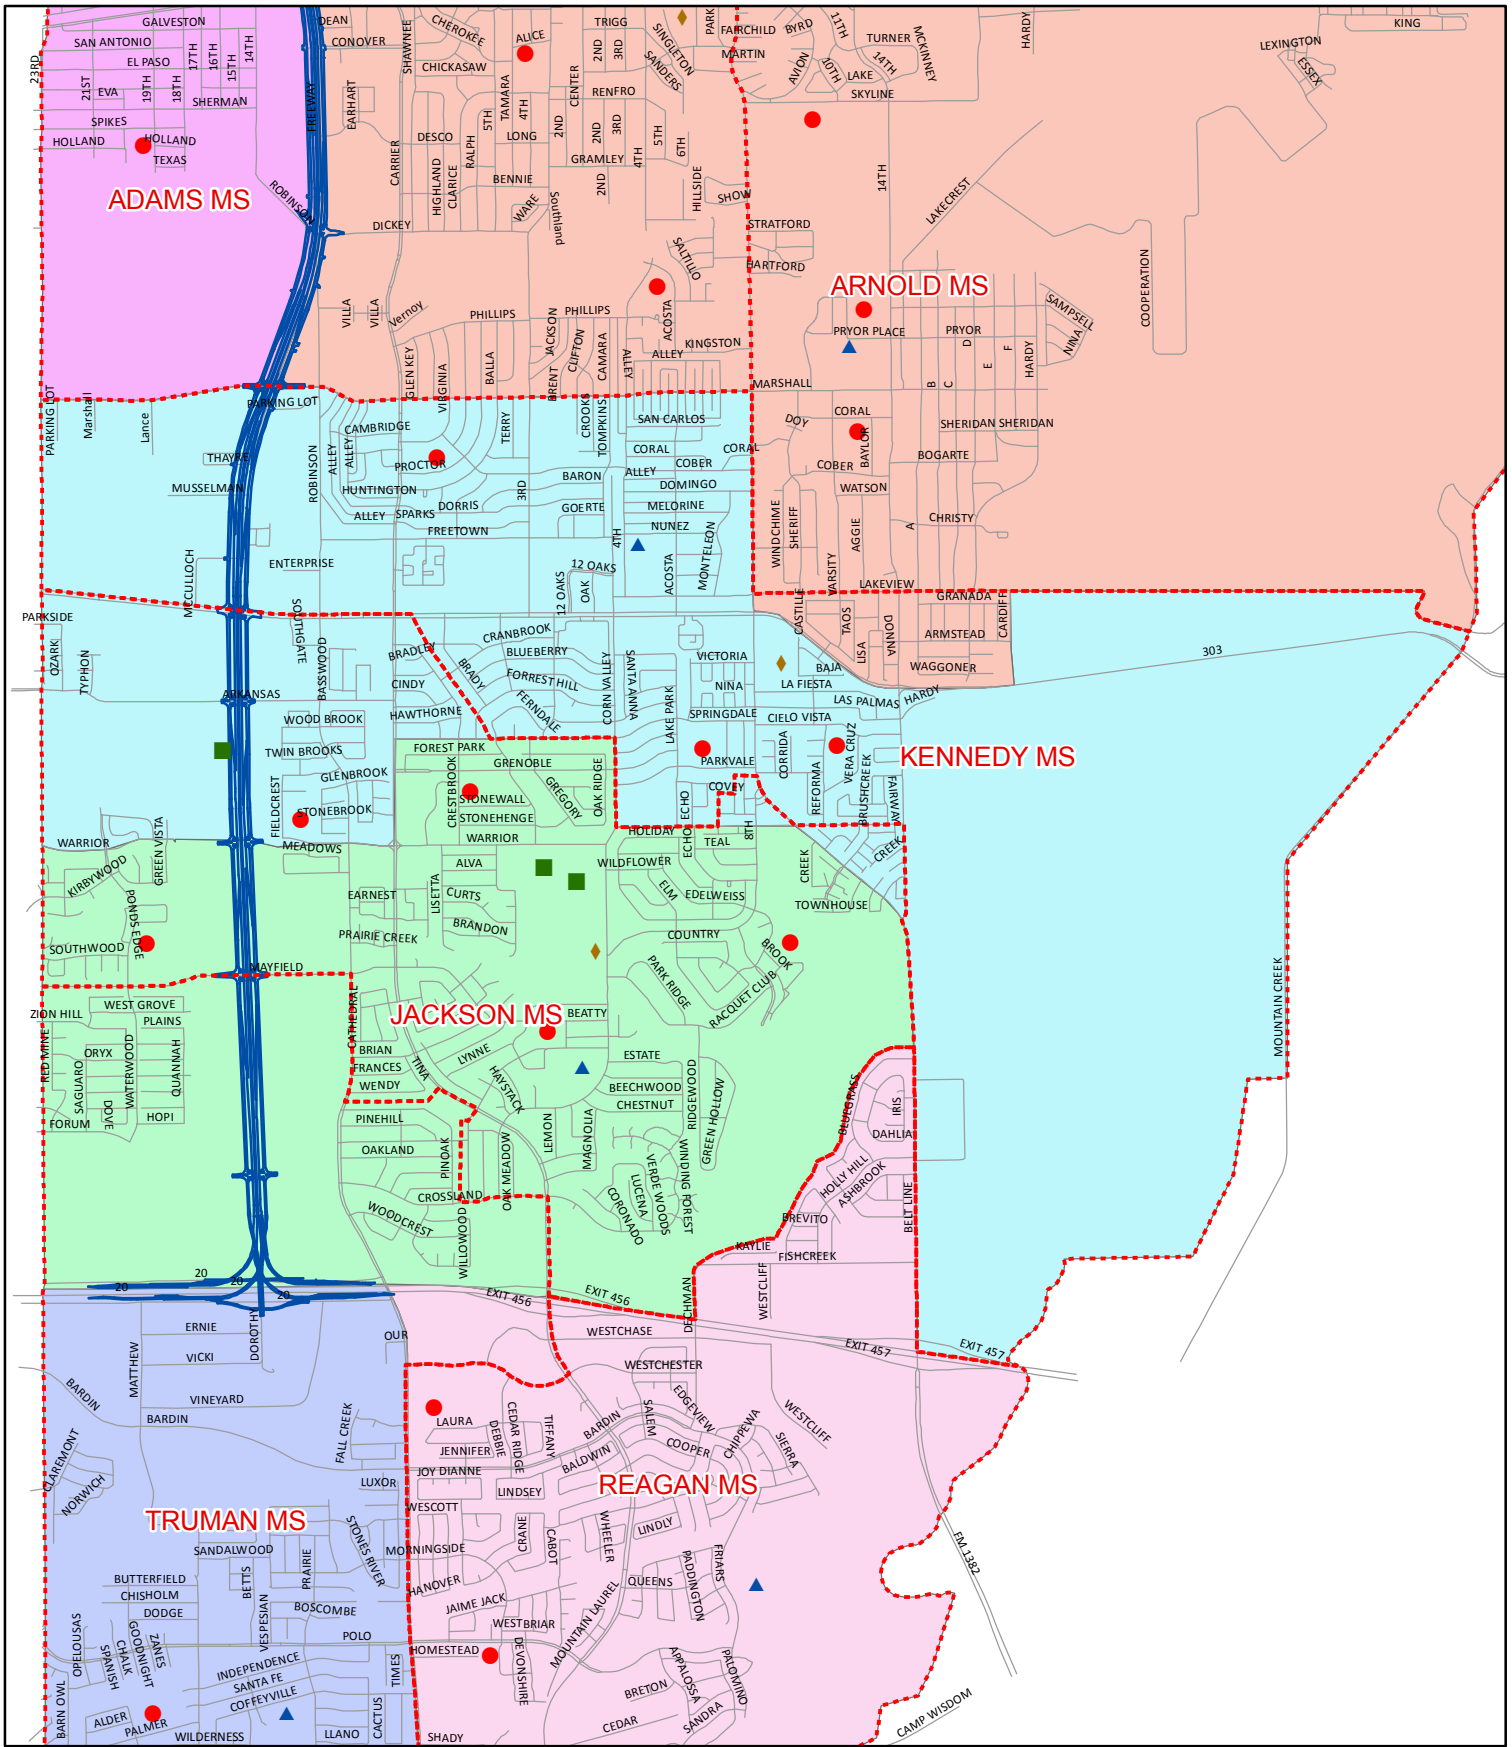

GRAND PRAIRIE INDEPENDENT SCHOOL DISTRICT
BOUNDARY PLANNING
2010/11 PROPOSED SCENARIO
KENNEDY MS

1. **Legend**
2. Elementary Schools
   - ▲ Middle Schools
   - High Schools
   - ★ Alternative Campuses
   - Other Facilities
   - ROADS
   - - - Current MS Boundary
3. **Proposed 2010/11 MS NAME**
4. ADAMS MS
   - ARNOLD MS
   - FANNIN MS
   - JACKSON MS
   - KENNEDY MS
   - REAGAN MS
   - TRUMAN MS