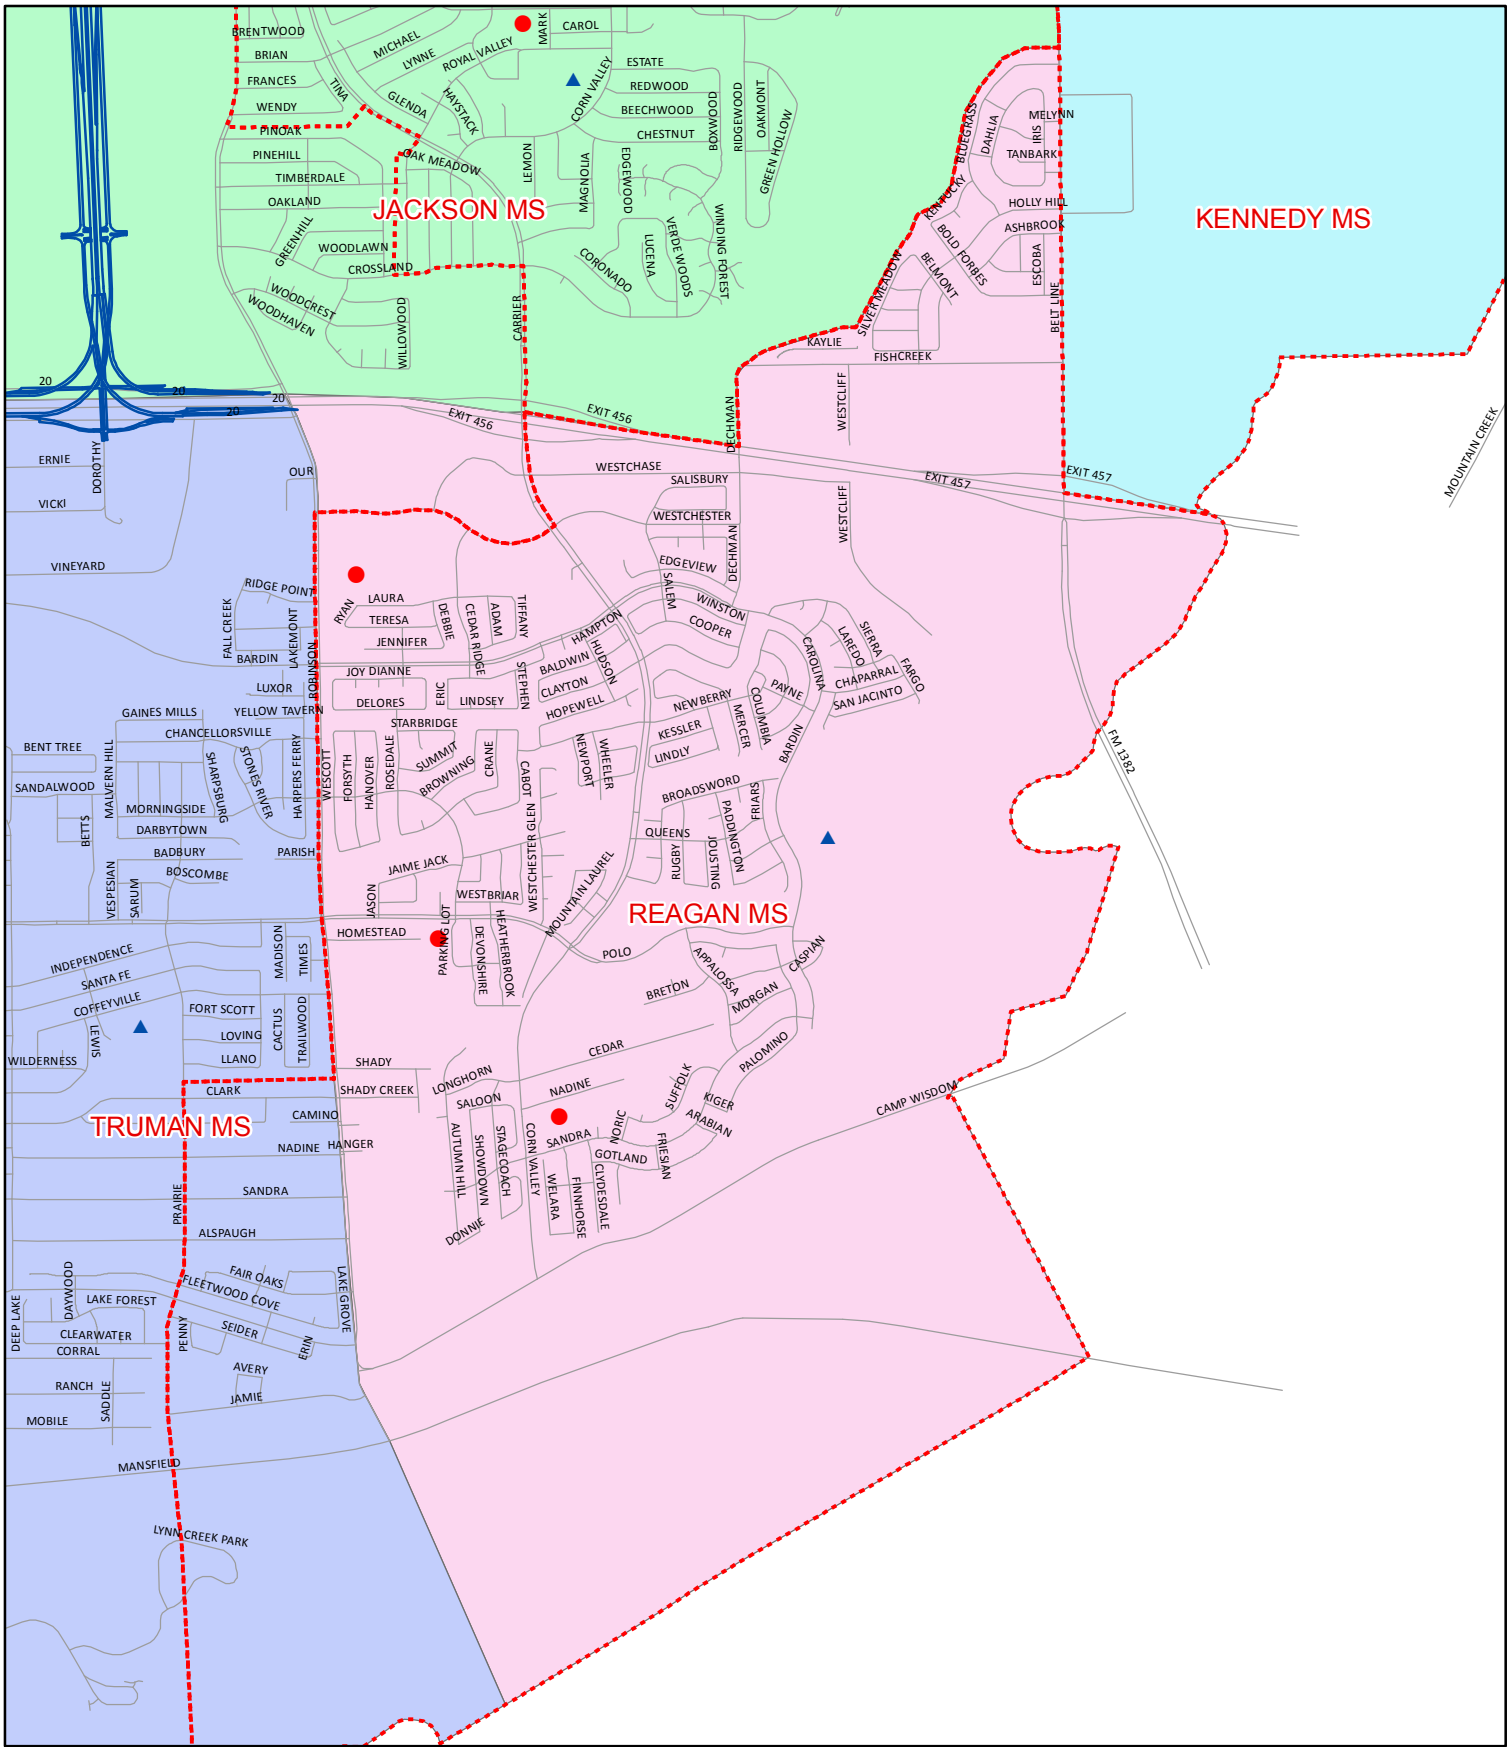

GRAND PRAIRIE INDEPENDENT SCHOOL DISTRICT
BOUNDARY PLANNING
2010/11 PROPOSED SCENARIO
REAGAN MS

1. **Legend**
2. Elementary Schools
   - ▲ Middle Schools
   - High Schools
   - ★ Alternative Campuses
   - Other Facilities
   - ROADS
   - ⋯ Current MS Boundary
3. **Proposed 2010/11 MS NAME**
4. ADAMS MS
   - ARNOLD MS
   - FANNIN MS
   - JACKSON MS
   - KENNEDY MS
   - REAGAN MS
   - TRUMAN MS