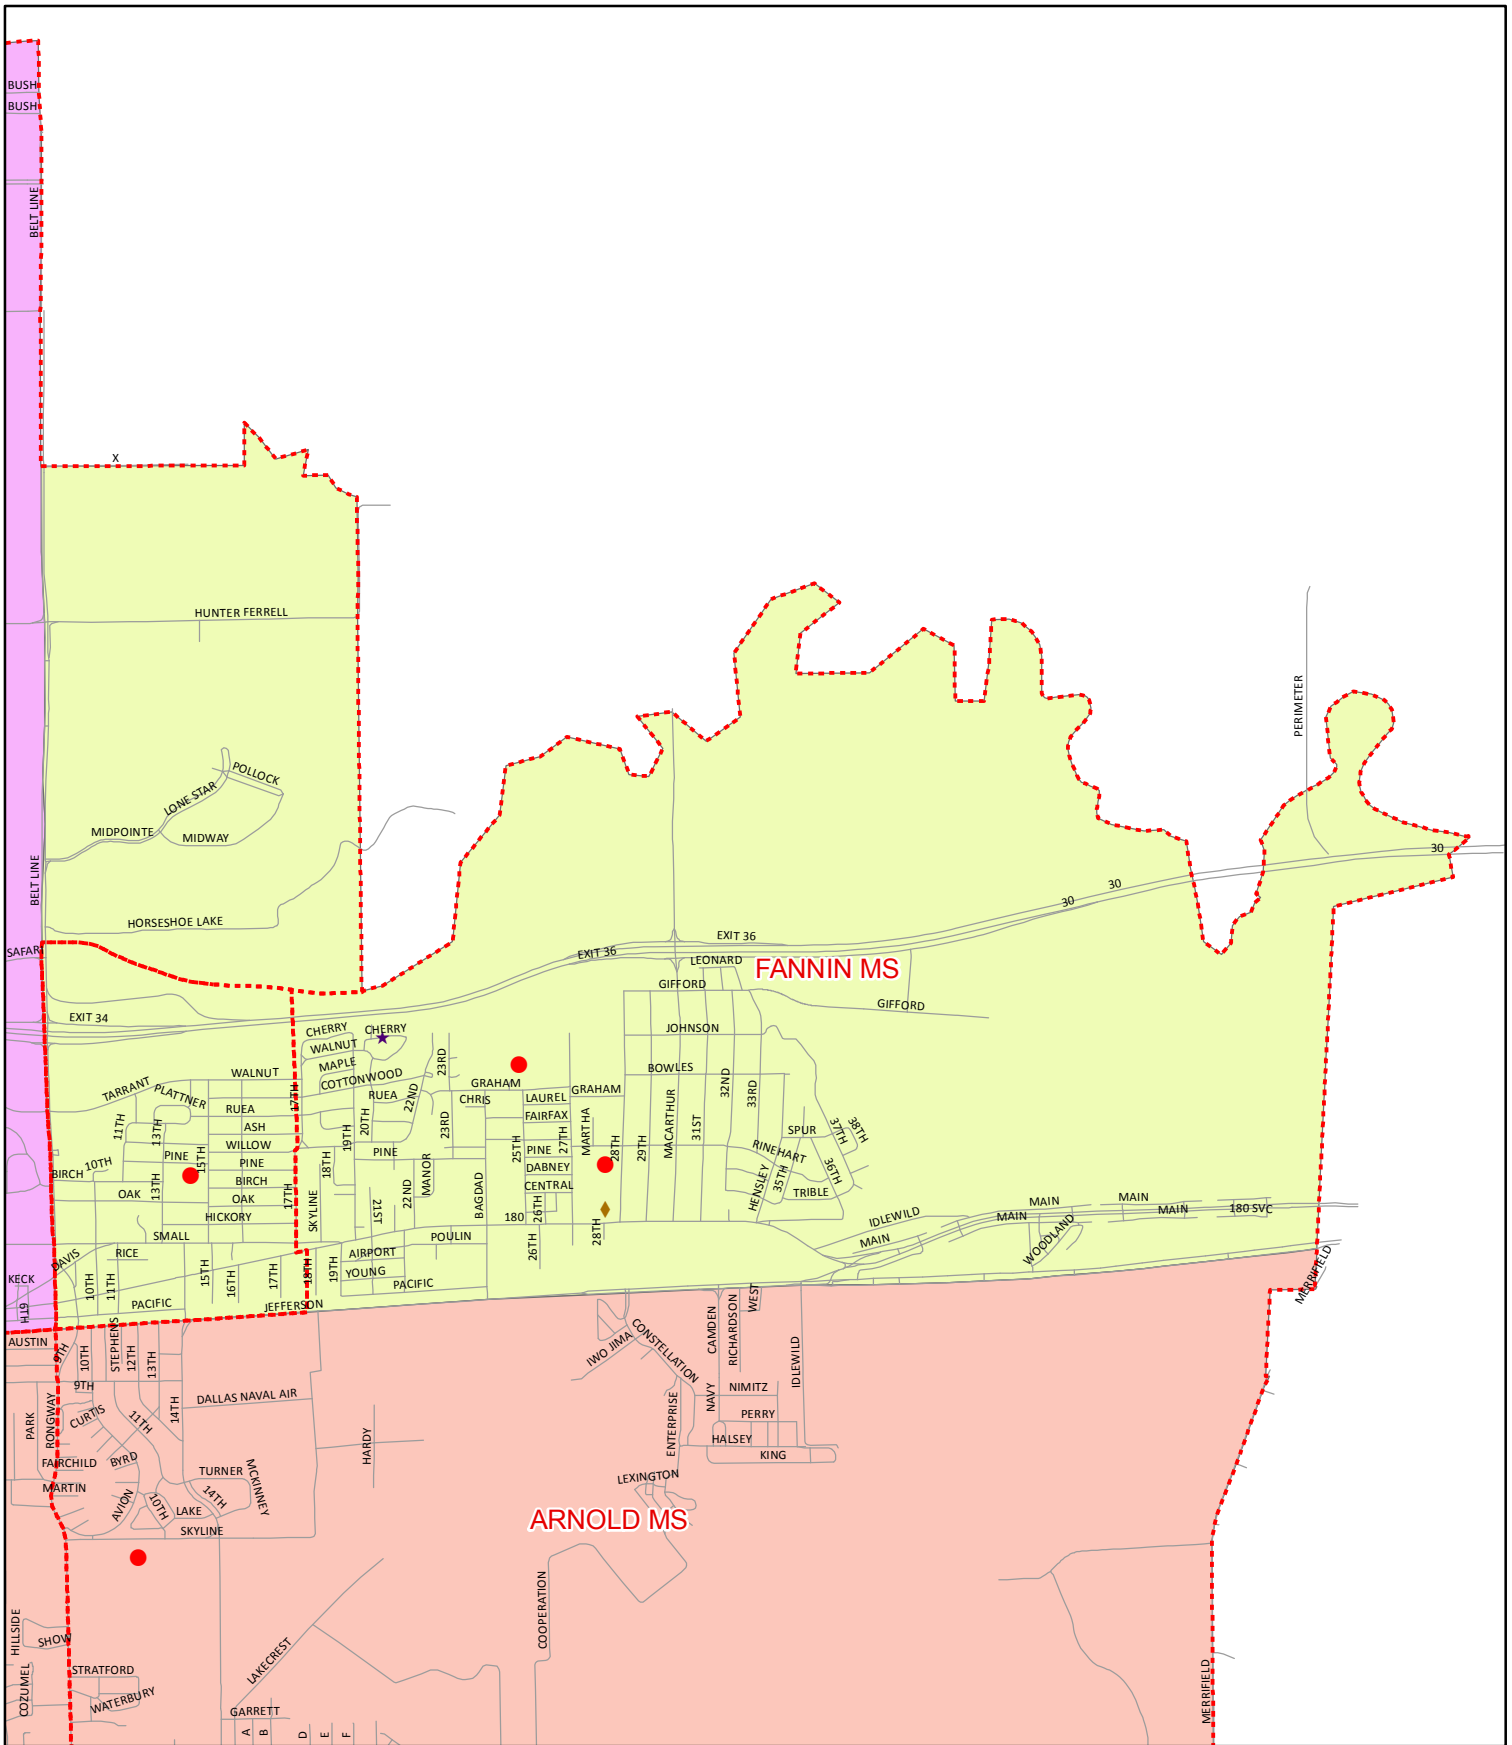

GRAND PRAIRIE INDEPENDENT SCHOOL DISTRICT
BOUNDARY PLANNING
2010/11 PROPOSED SCENARIO
FANNIN MS

1. **Legend**
2. Elementary Schools
   - ▲ Middle Schools
   - High Schools
   - ★ Alternative Campuses
   - Other Facilities
   - ROADS
   - ⋯ Current MS Boundary
3. **Proposed 2010/11 MS NAME**
4. ADAMS MS
   - ARNOLD MS
   - FANNIN MS
   - JACKSON MS
   - KENNEDY MS
   - REAGAN MS
   - TRUMAN MS