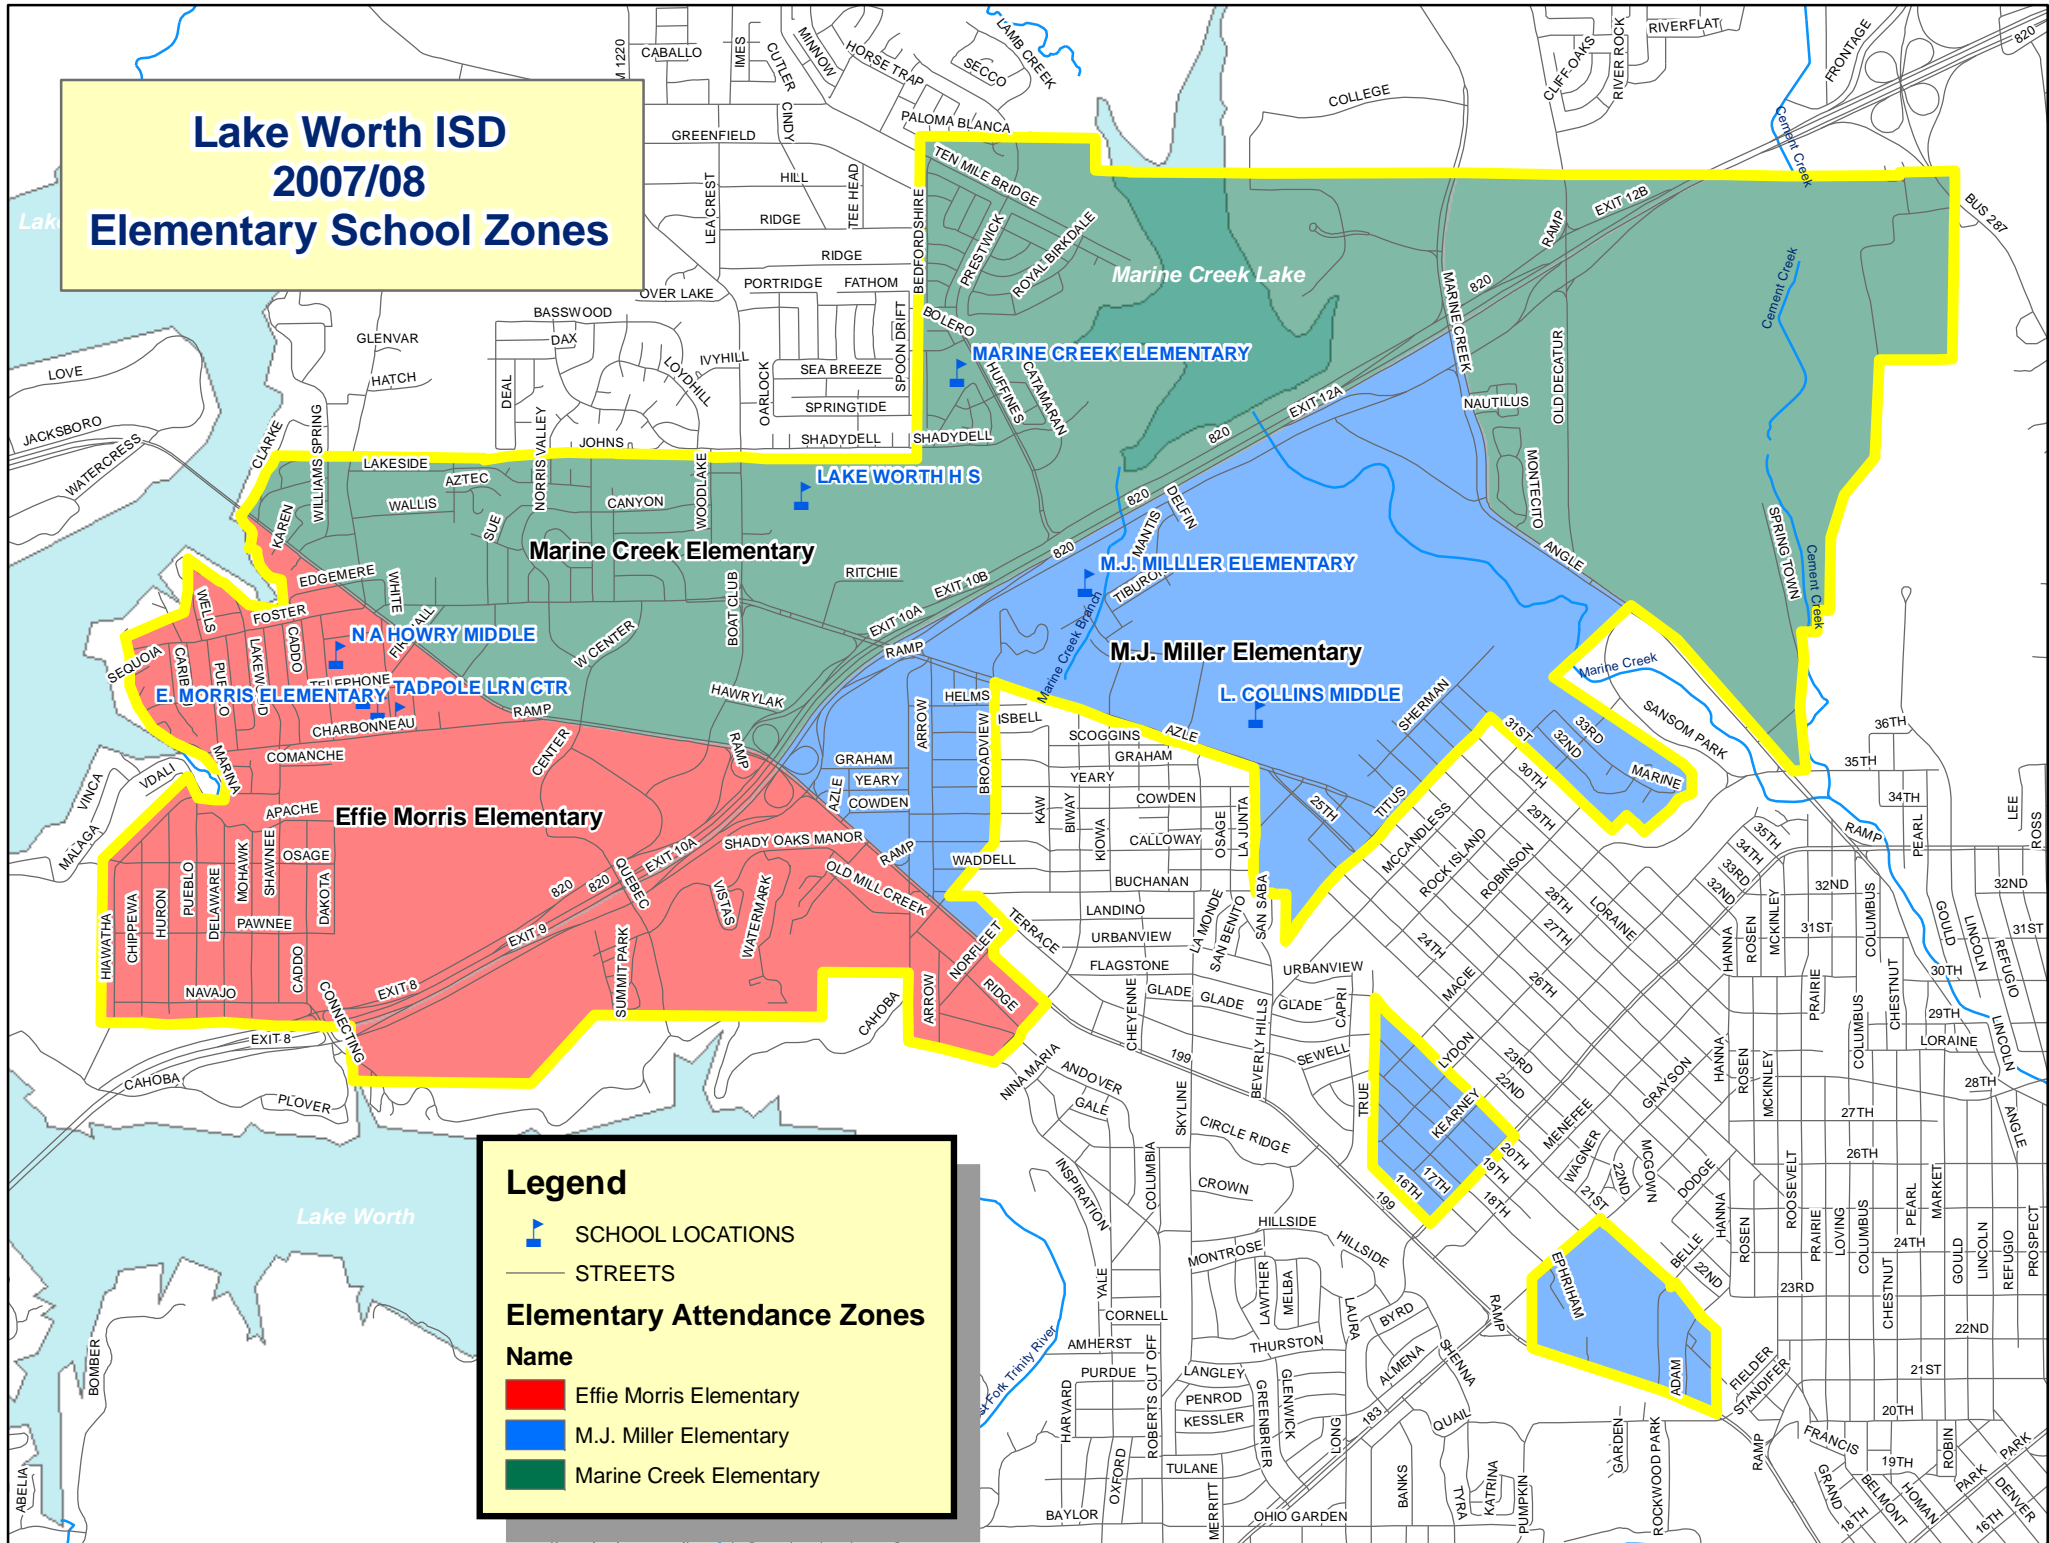

# Lake Worth ISD 2007/08 Elementary School Zones

**Legend**

- SCHOOL LOCATIONS
- STREETS

**Elementary Attendance Zones**

**Name**

- Effie Morris Elementary
- M.J. Miller Elementary
- Marine Creek Elementary