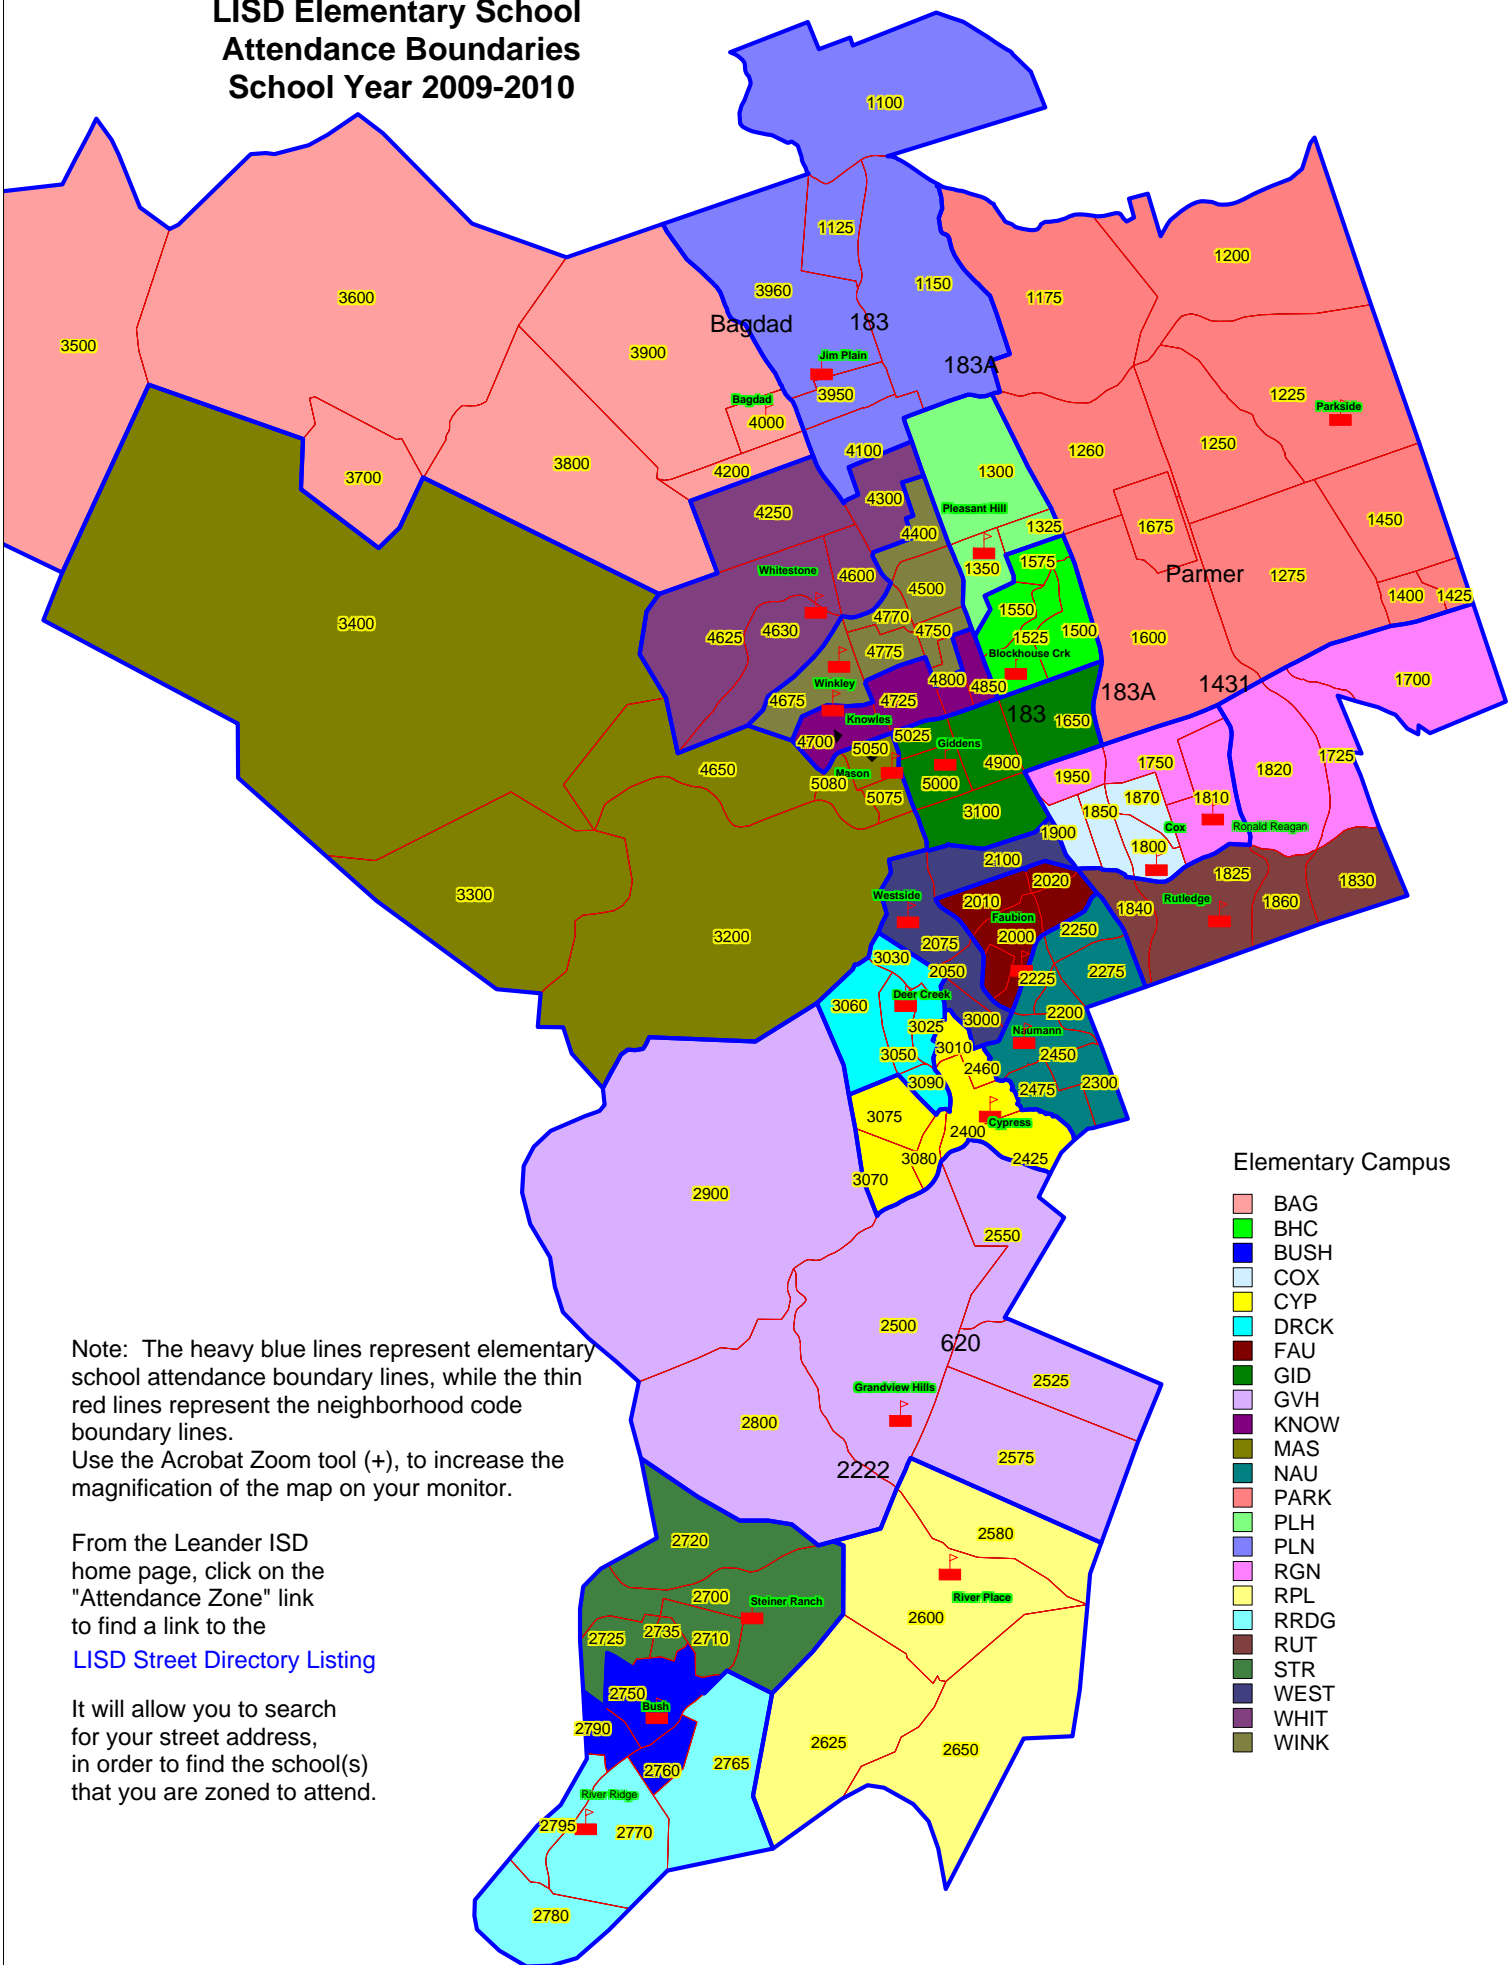

LISD Elementary School Attendance Boundaries School Year 2009-2010

Elementary Campus

- BAG
- BHC
- BUSH
- COX
- CYP
- DRCK
- FAU
- GID
- GVH
- KNOW
- MAS
- NAU
- PARK
- PLH
- PLN
- RGN
- RPL
- RRDG
- RUT
- STR
- WEST
- WHIT
- WINK

Note: The heavy blue lines represent elementary school attendance boundary lines, while the thin red lines represent the neighborhood code boundary lines.
Use the Acrobat Zoom tool (+), to increase the magnification of the map on your monitor.

From the Leander ISD home page, click on the "Attendance Zone" link to find a link to the [LISD Street Directory Listing](#)

It will allow you to search for your street address, in order to find the school(s) that you are zoned to attend.