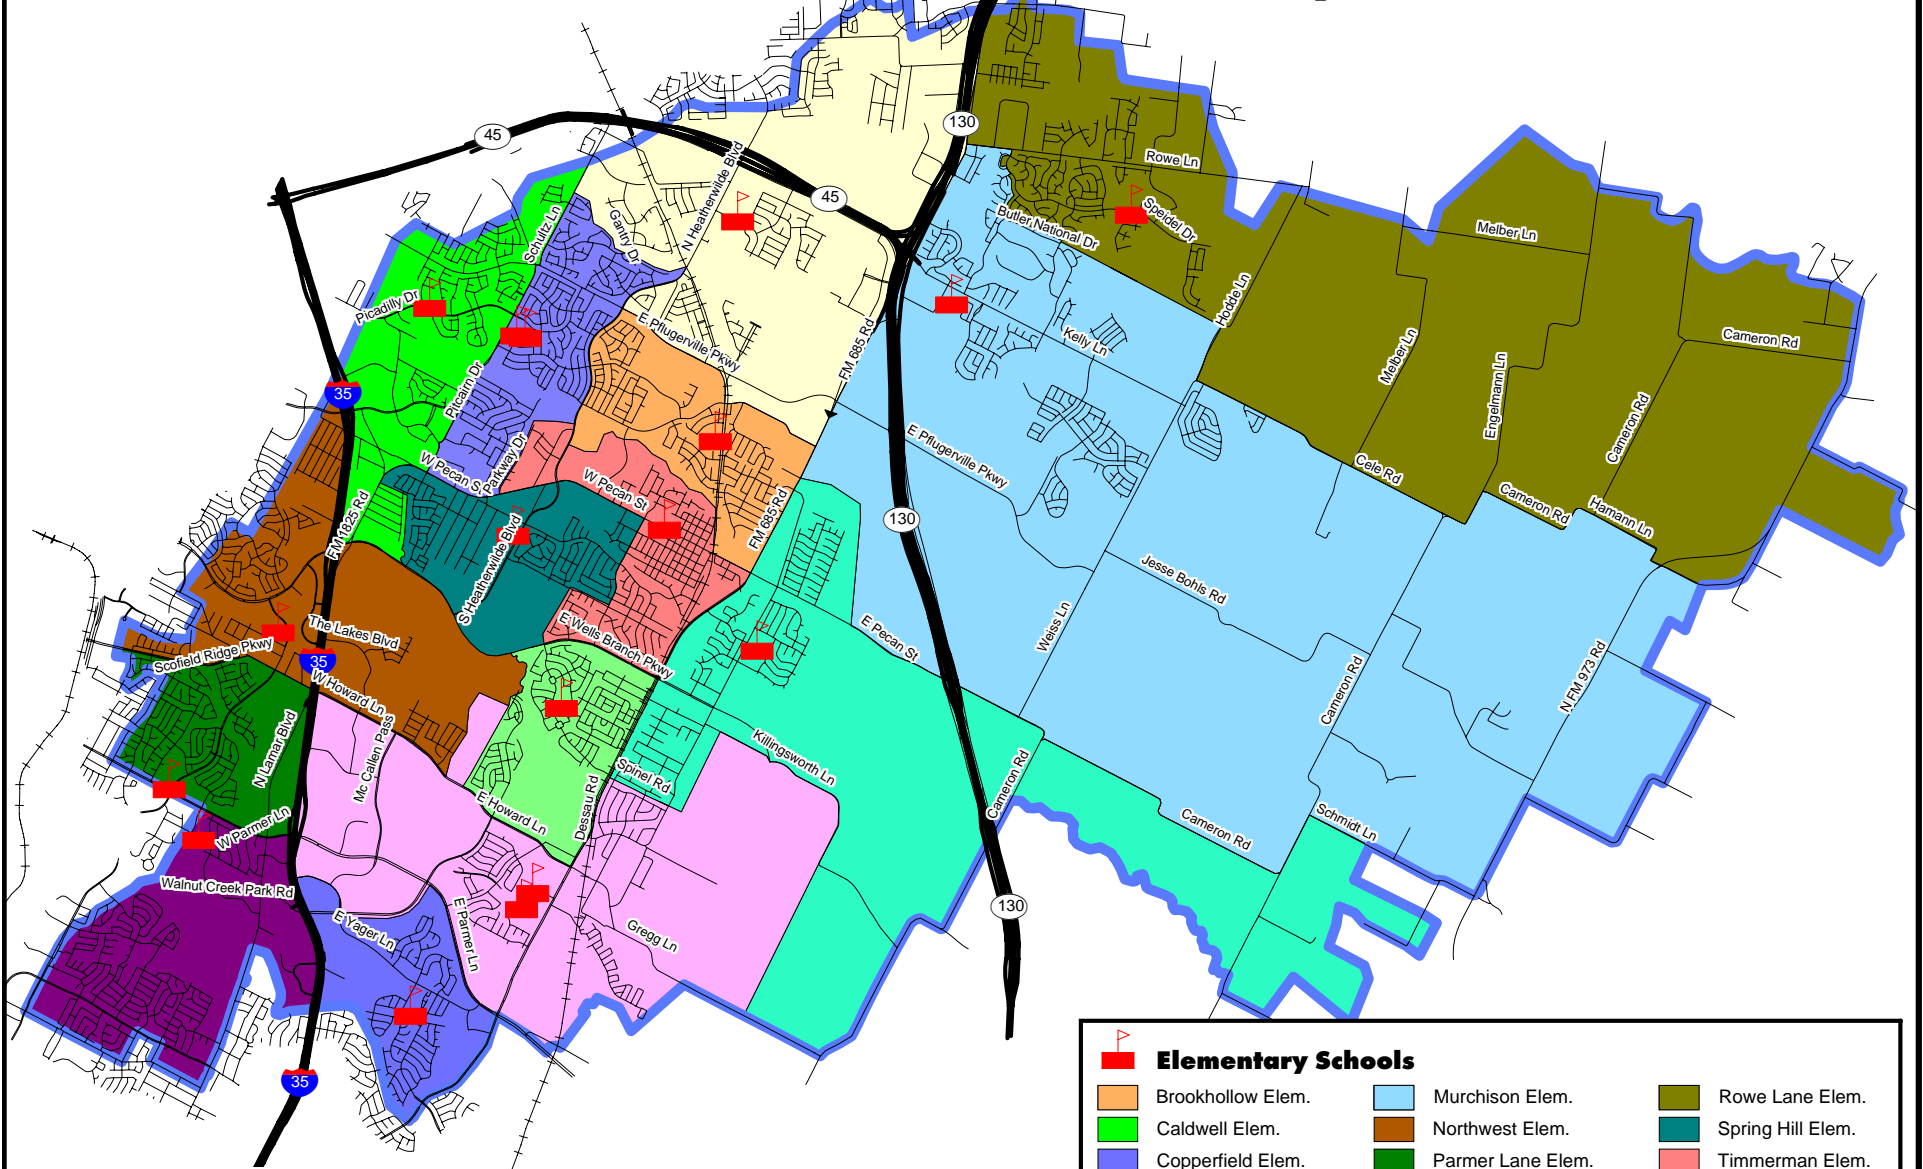

# Pflugerville ISD

## Elementary School Attendance Zones

Elementary Schools		
Brookhollow Elem.	Murchison Elem.	Rowe Lane Elem.
Caldwell Elem.	Northwest Elem.	Spring Hill Elem.
Copperfield Elem.	Parmer Lane Elem.	Timmerman Elem.
Dessau/Delco Elem.	Plugerville Elem.	Wieland Elem.
Highland Park Elem.	River Oaks Elem.	Windermere Elem.