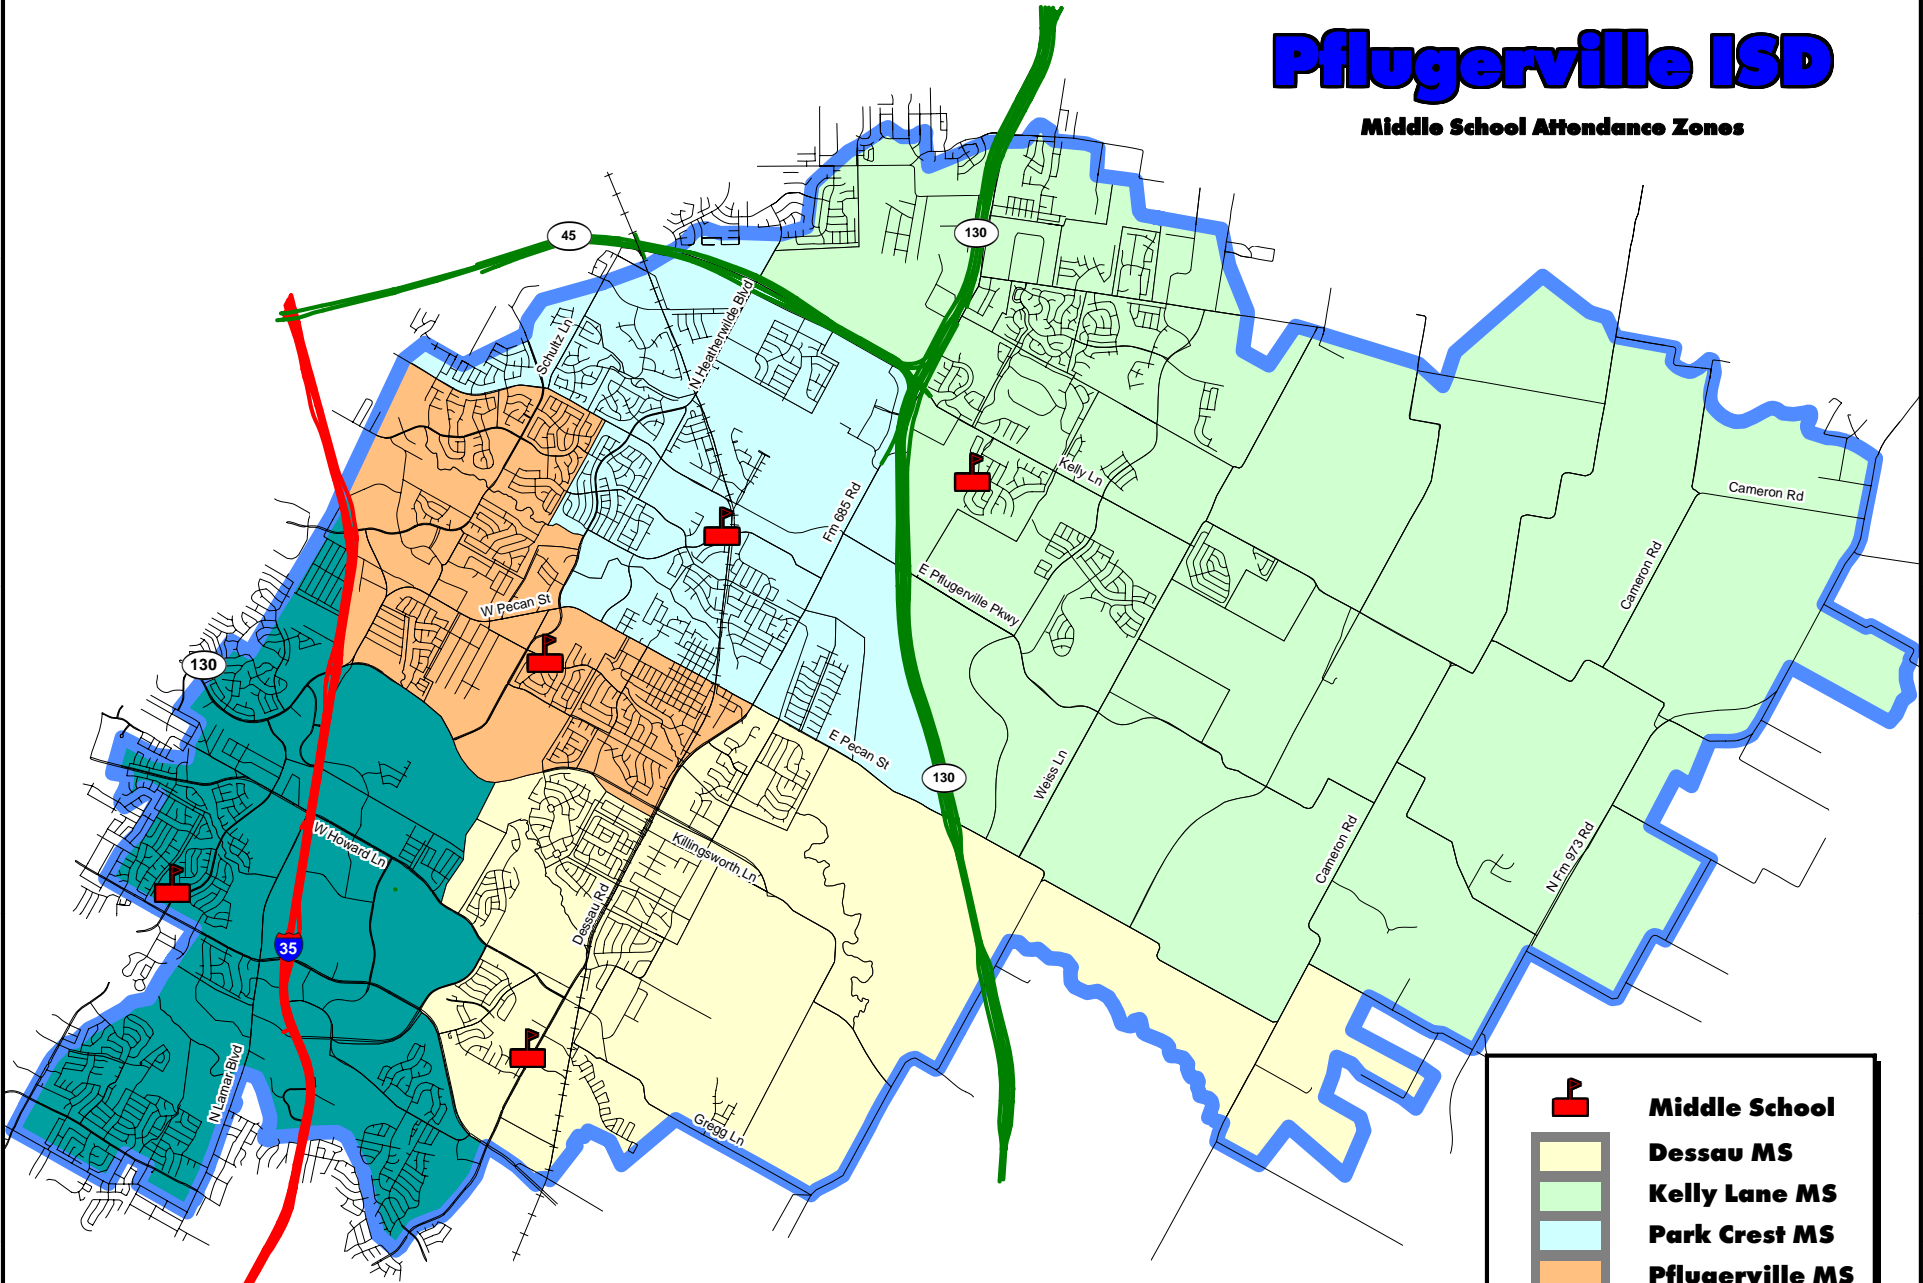

Pflugerville ISD

Middle School Attendance Zones

	Middle School
	Dessau MS
	Kelly Lane MS
	Park Crest MS
	Pflugerville MS
	Westview MS

DeskMap Systems, Inc.

6601 Vaught Ranch Rd., Suite 201
Austin, TX 78730 (512)346-9330 www.deskmap.com