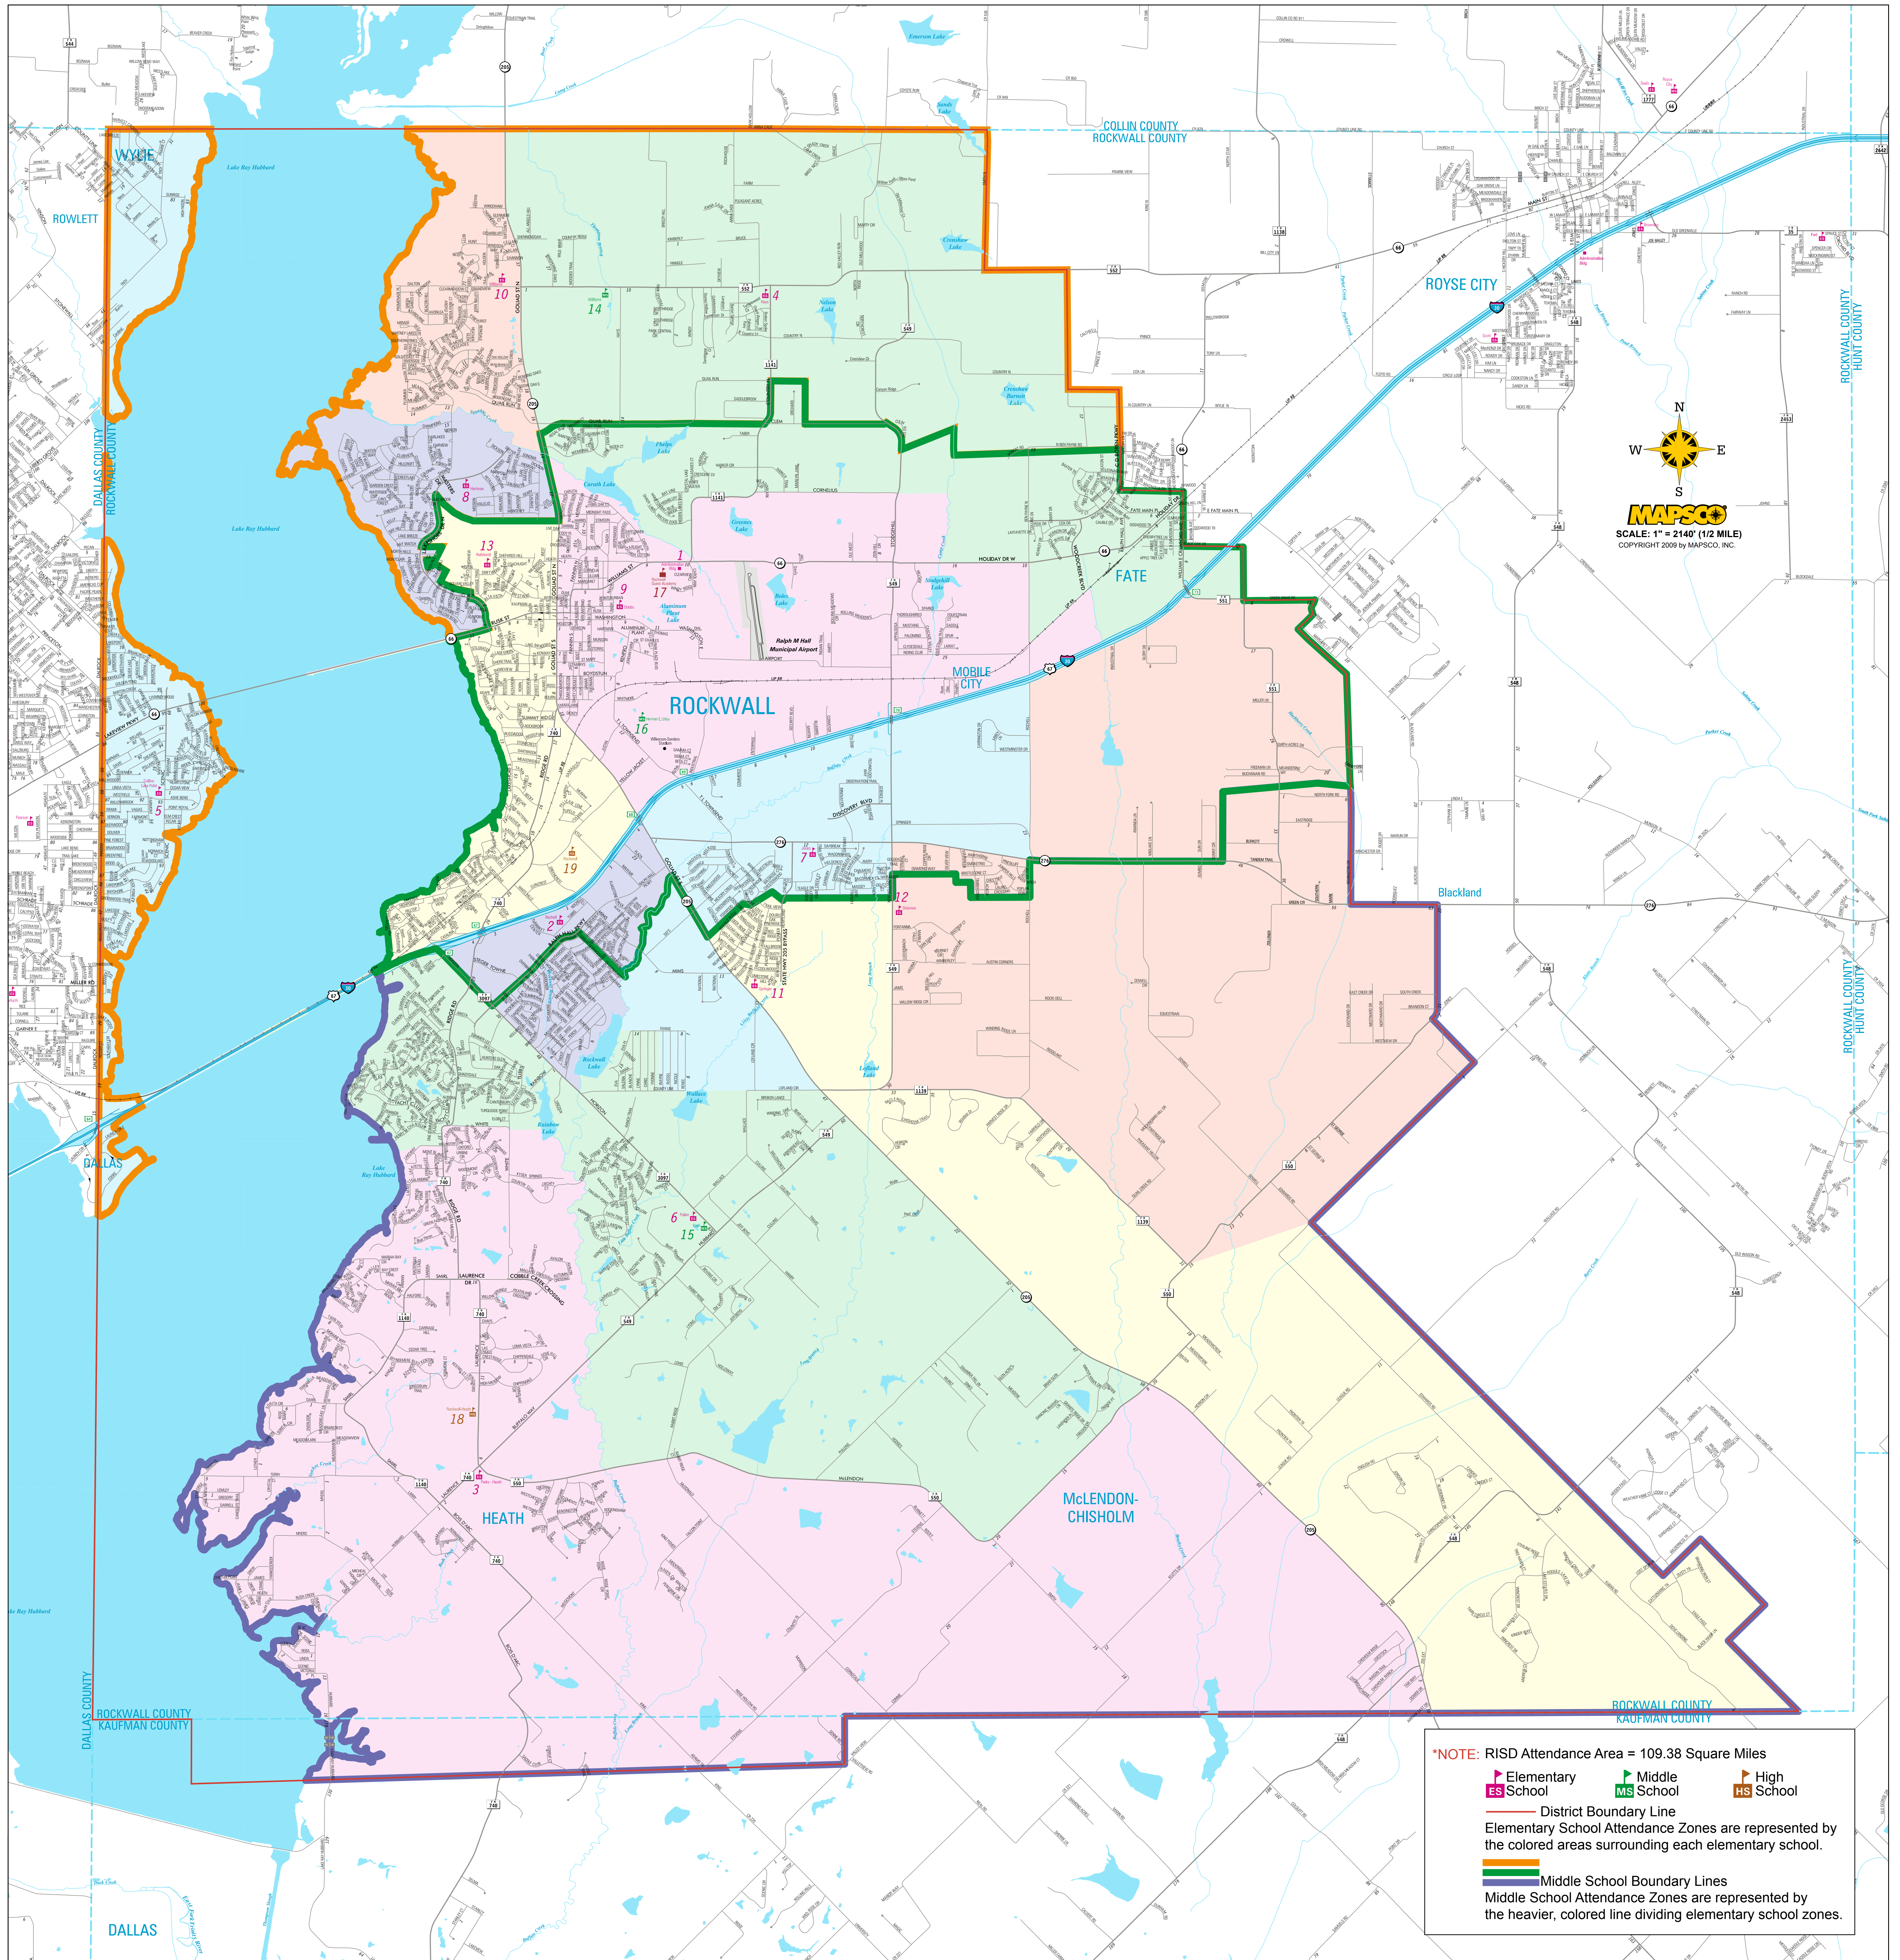

Rockwall Independent School District

***NOTE:** RISD Attendance Area = 109.38 Square Miles

Elementary School
 Middle School
 High School

District Boundary Line
 Elementary School Attendance Zones are represented by the colored areas surrounding each elementary school.

Middle School Boundary Lines
 Middle School Attendance Zones are represented by the heavier, colored line dividing elementary school zones.

- | | | | | | | | |
|--|---|--|--|--|---|--|--|
| | 1. Administration/Education Center
1050 Williams Street
Rockwall, TX 75087 | | 6. Dorothy Smith Pullen Elementary
6492 FM 3097
Rockwall, TX 75032 | | 11. Ouida Springer Elementary
3025 Limestone Hill Lane
Rockwall, TX 75032 | | 16. Herman E. Utley Middle School
1201 Townsend Drive
Rockwall, TX 75087 |
| | 2. Amanda Rochell Elementary
899 Rochell Court
Rockwall, TX 75032 | | 7. Dorris A. Jones Elementary
2051 Trail Glen
Rockwall, TX 75032 | | 12. Sharon Shannon Elementary
3220 Fontanna Boulevard
Rockwall, TX 75032 | | 17. Rockwall Quest Academy
1050 Williams Street
Rockwall, TX 75087 |
| | 3. Amy Parks-Heath Elementary
330 Laurence Drive
Heath, TX 75032 | | 8. Grace Hartman Elementary
1325 Petaluma Drive
Rockwall, TX 75087 | | 13. Virginia Reinhardt Elementary
615 Highland Drive
Rockwall, TX 75087 | | 18. Rockwall-Heath High School
801 Laurence Drive
Heath, TX 75032 |
| | 4. Celia Hays Elementary
1880 Tannerson Drive
Rockwall, TX 75087 | | 9. Howard Dobbs Elementary
101 South Clark
Rockwall, TX 75087 | | 14. J.W. Williams Middle School
625 East FM 552
Rockwall, TX 75087 | | 19. Rockwall High School
901 Yellowjacket Lane
Rockwall, TX 75087 |
| | 5. Doris Cullins-Lake Pointe Elementary
5701 Scenic Drive
Rowlett, TX 75088 | | 10. Nebbie Williams Elementary
350 Dalton Road
Rockwall, TX 75087 | | 15. Maurine Cain Middle School
6620 FM 3097
Rockwall, TX 75032 | | |