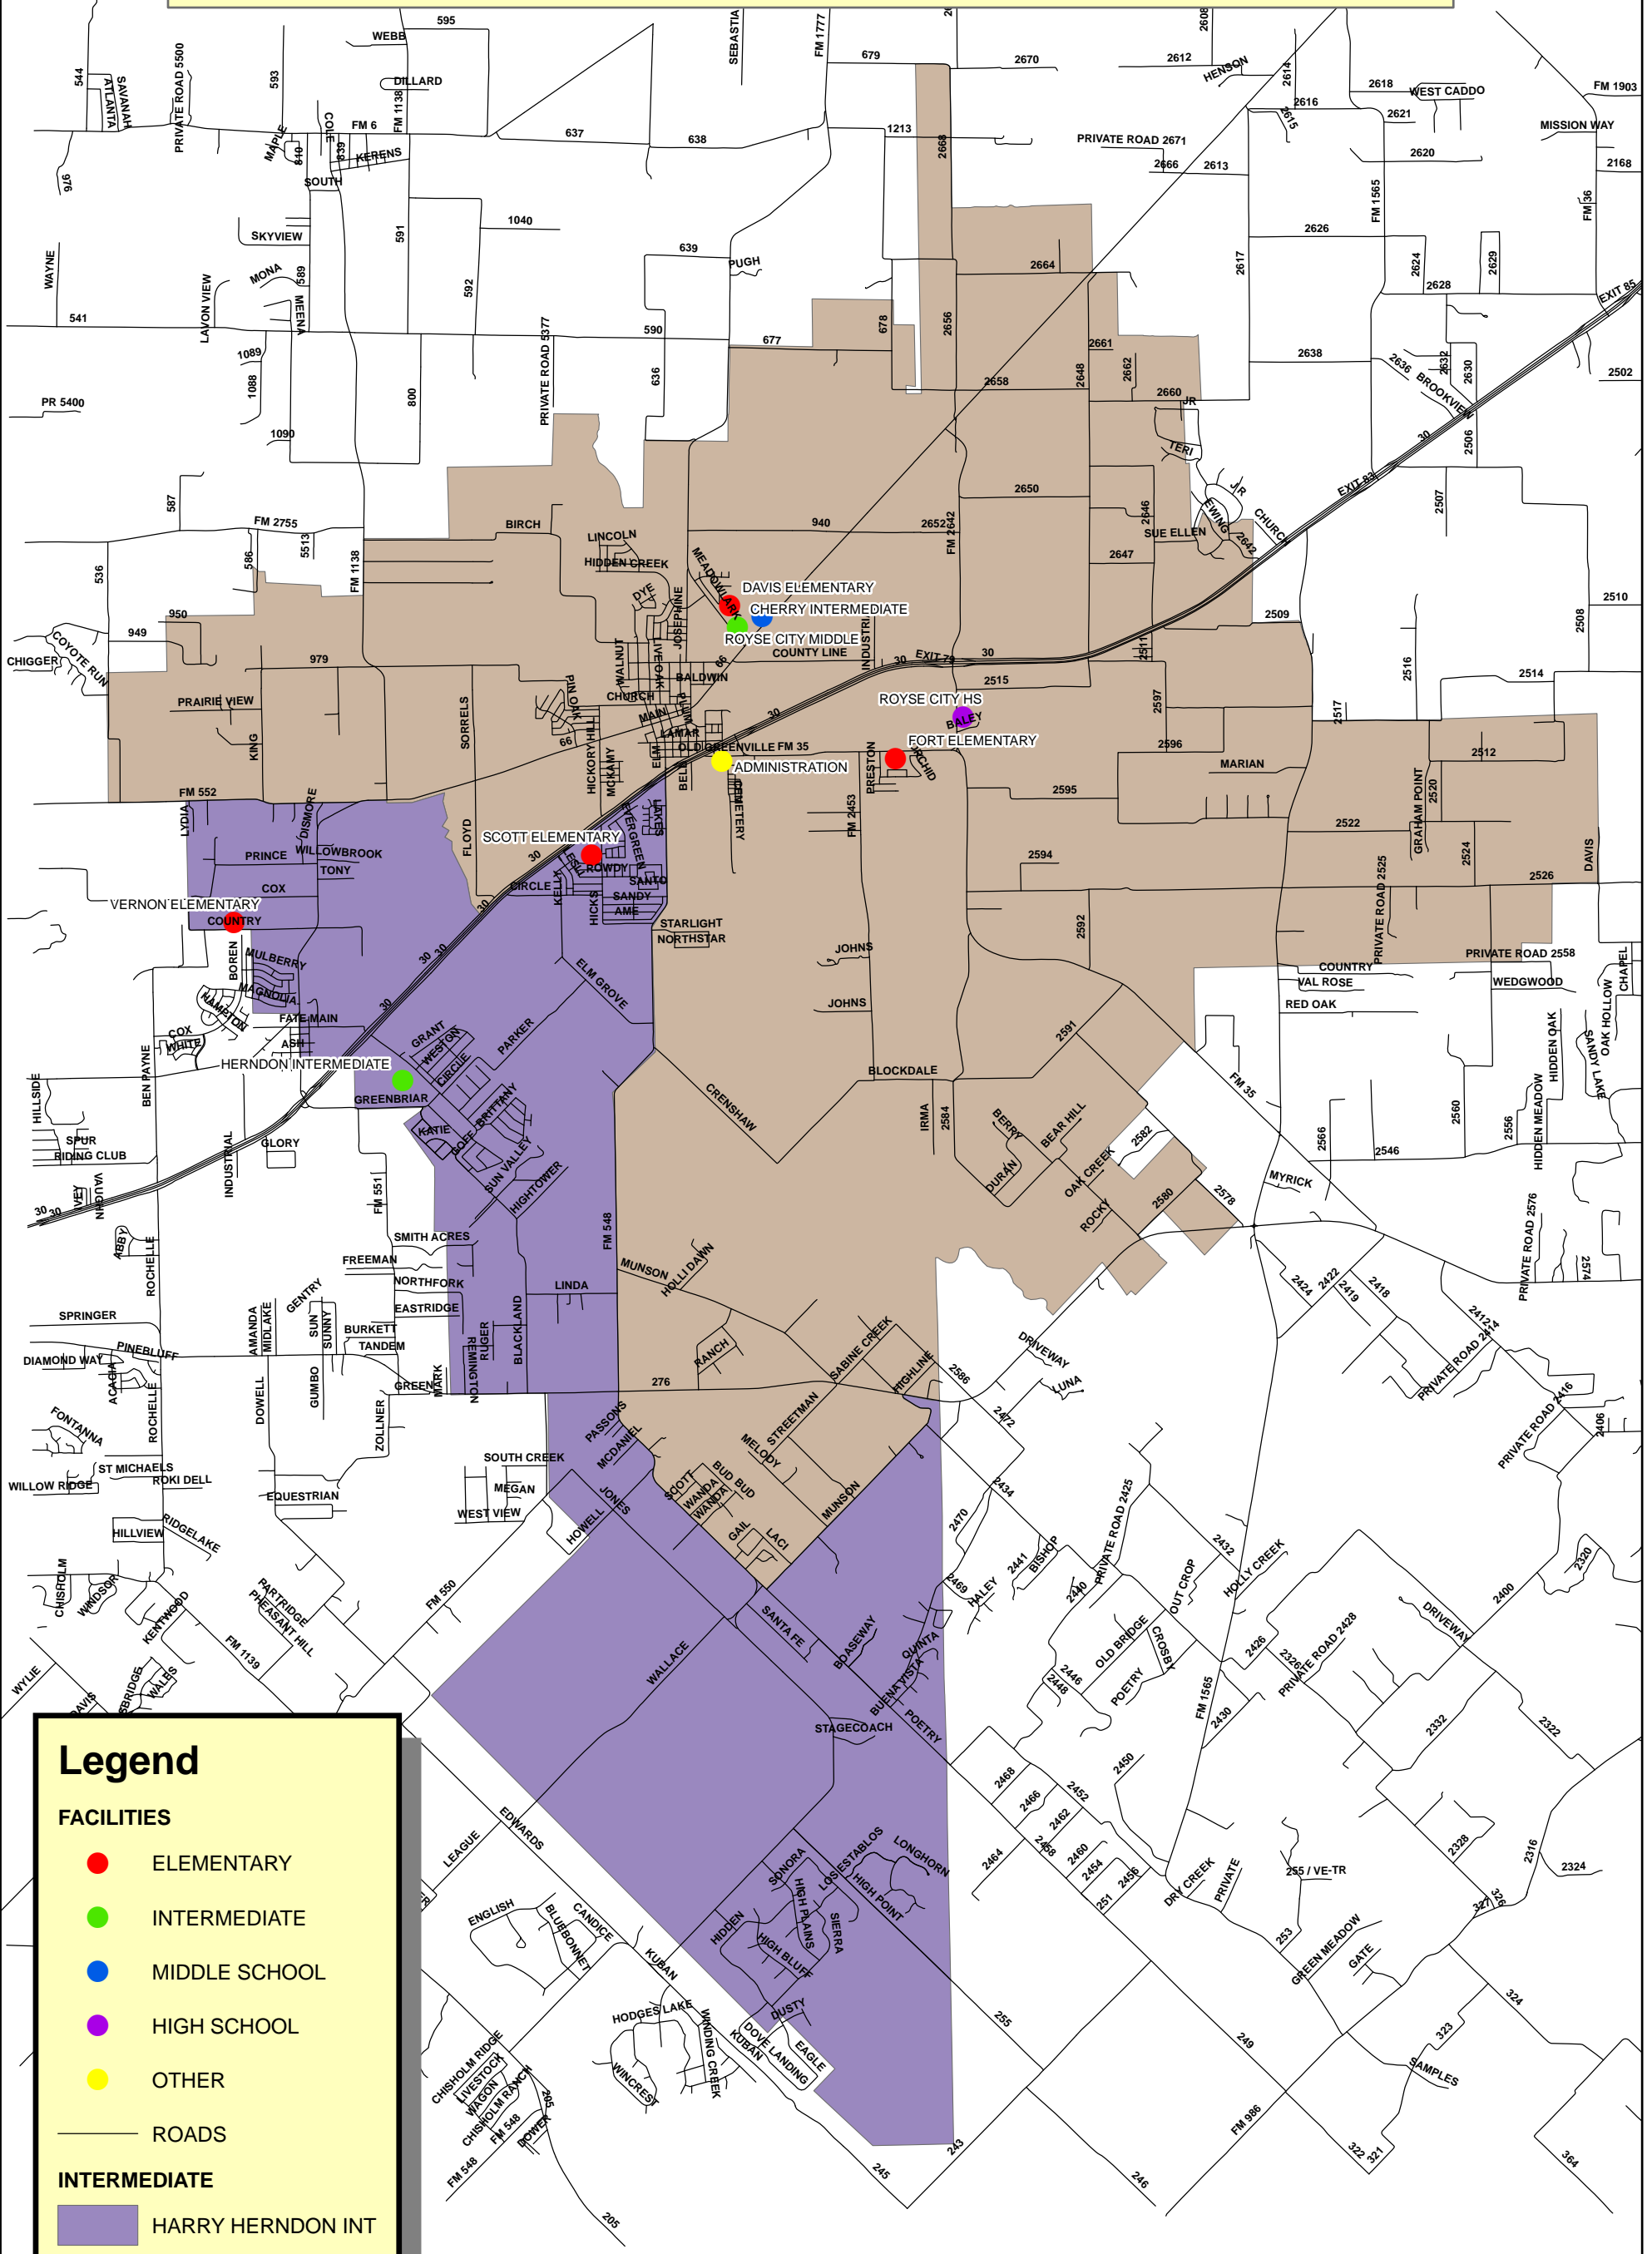

# ROYSE CITY INDEPENDENT SCHOOL DISTRICT 2009/10 INTERMEDIATE BOUNDARIES

**Legend**

**FACILITIES**

- ELEMENTARY
- INTERMEDIATE
- MIDDLE SCHOOL
- HIGH SCHOOL
- OTHER
- ROADS

**INTERMEDIATE**

- HARRY HERNDON INT
- RUTH CHERRY INT