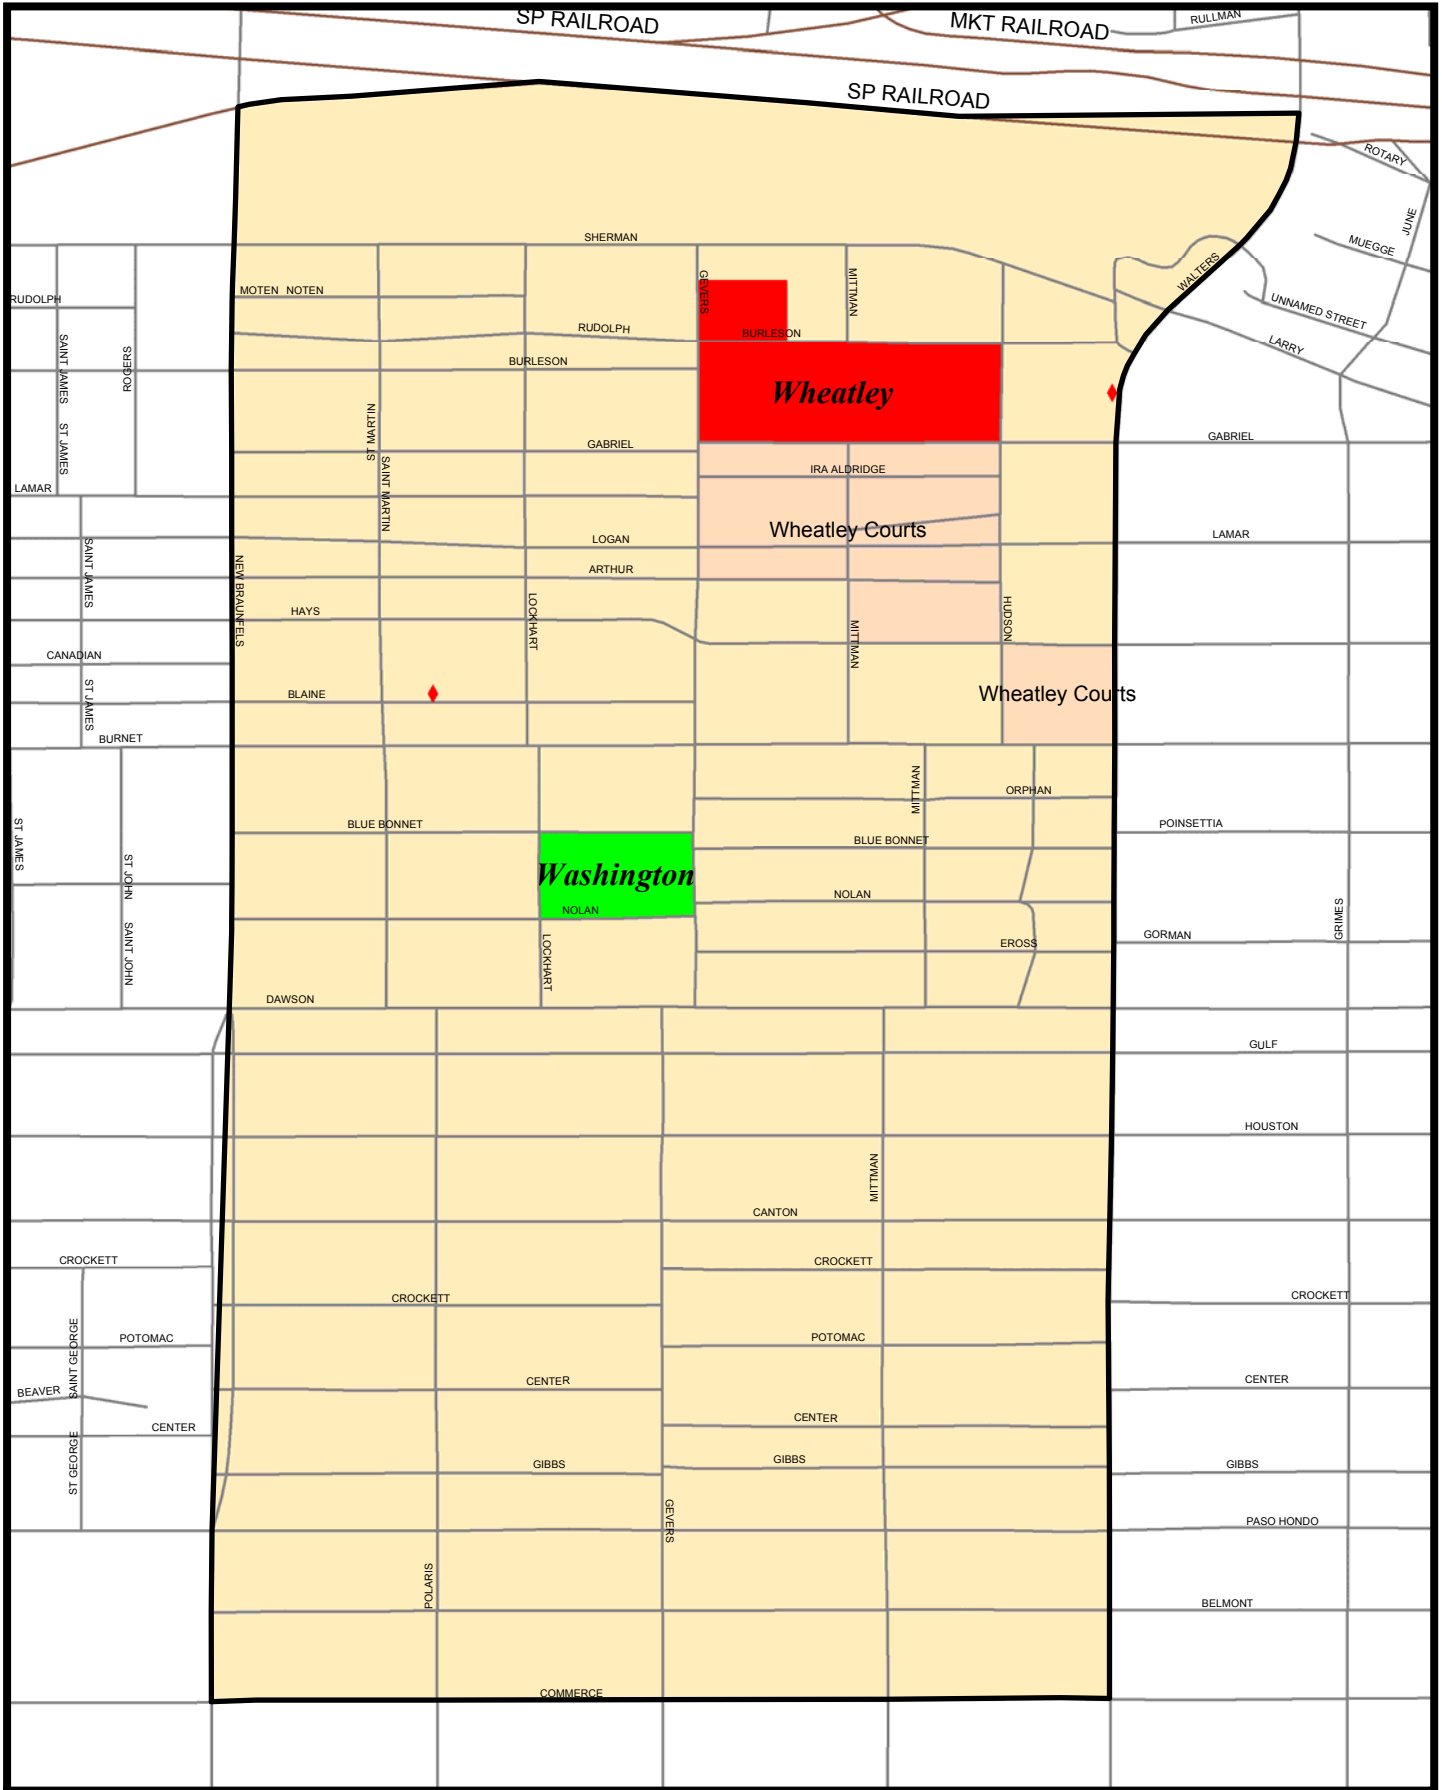

Washington Elementary Attendance Boundary

1823 Nolan
San Antonio, TX 78202

1 inch equals 0.13 miles

Legend

Facilities	
■ Elementary	▲ Non-Traditional
■ High	◆ Charter Schools
■ Middle	◆ Apartments
■ Admin	— Streets
	— Highways
	Railroad
	Creeks & Streams
	Rivers
	Attendance Area
	Federal Developments

Attendance Area

Geographical Statistics

As of May 2003

The number of:	#
Apartment Complexes	2
Federal Developments	1
Charter Schools	0
Single Family Homes	1262