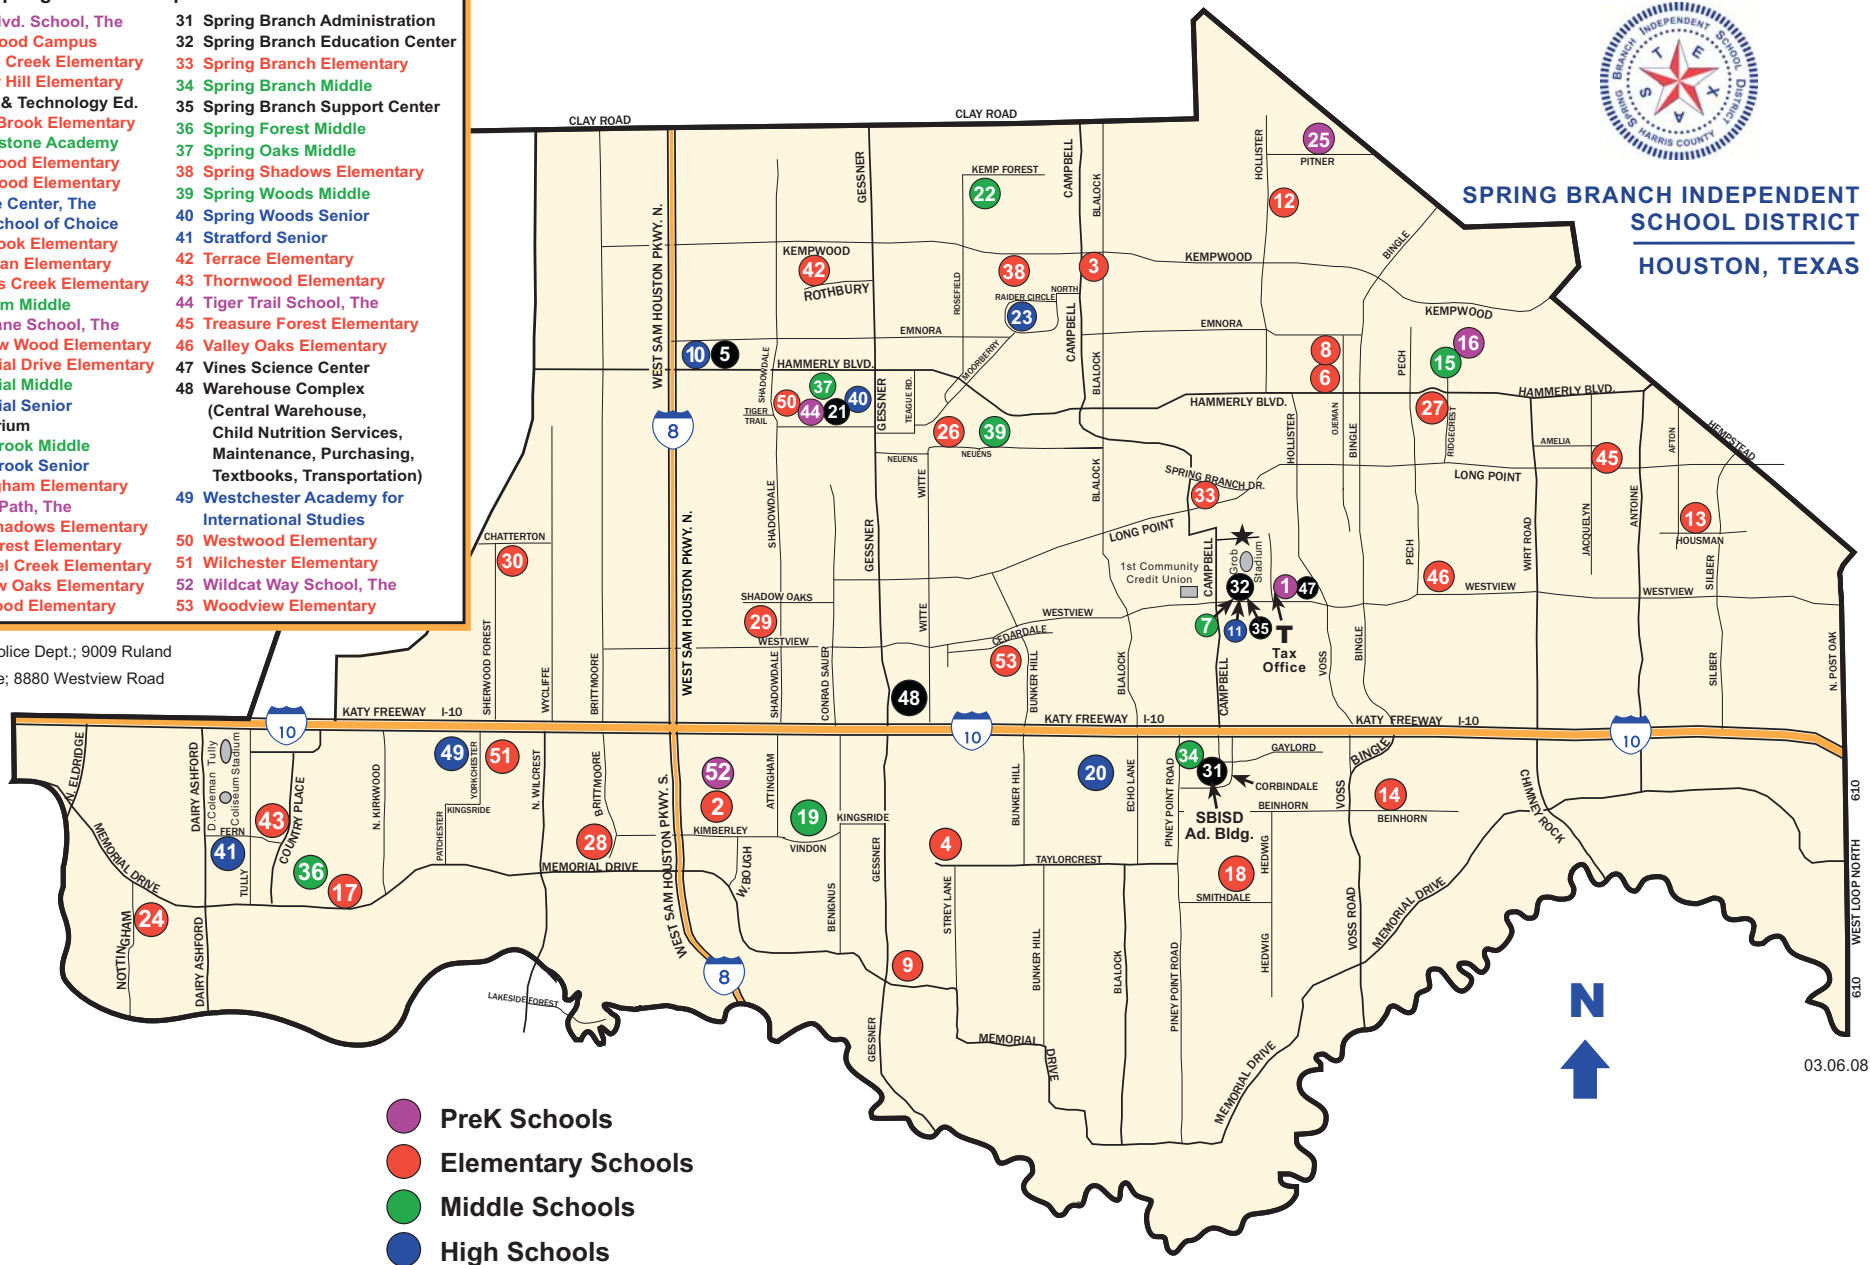

**SPRING BRANCH INDEPENDENT SCHOOL DISTRICT**  
HOUSTON, TEXAS

**MAP KEY**  
**Spring Branch Campus or Facilities Sites**

1 Bear Blvd. School, The	31 Spring Branch Administration
2 Bendwood Campus	32 Spring Branch Education Center
3 Buffalo Creek Elementary	33 Spring Branch Elementary
4 Bunker Hill Elementary	34 Spring Branch Middle
5 Career & Technology Ed.	35 Spring Branch Support Center
6 Cedar Brook Elementary	36 Spring Forest Middle
7 Cornerstone Academy	37 Spring Oaks Middle
8 Edgewood Elementary	38 Spring Shadows Elementary
9 Frostwood Elementary	39 Spring Woods Middle
10 Guthrie Center, The	40 Spring Woods Senior
11 High School of Choice	41 Stratford Senior
12 Hollibrook Elementary	42 Terrace Elementary
13 Housman Elementary	43 Thornwood Elementary
14 Hunters Creek Elementary	44 Tiger Trail School, The
15 Landrum Middle	45 Treasure Forest Elementary
16 Lion Lane School, The	46 Valley Oaks Elementary
17 Meadow Wood Elementary	47 Vines Science Center
18 Memorial Drive Elementary	48 Warehouse Complex
19 Memorial Middle	(Central Warehouse, Child Nutrition Services, Maintenance, Purchasing, Textbooks, Transportation)
20 Memorial Senior	49 Westchester Academy for International Studies
21 Natatorium	
22 Northbrook Middle	
23 Northbrook Senior	
24 Nottingham Elementary	
25 Panda Path, The	
26 Pine Shadows Elementary	
27 Ridgcrest Elementary	
28 Rummel Creek Elementary	
29 Shadow Oaks Elementary	
30 Sherwood Elementary	
	50 Westwood Elementary
	51 Wilchester Elementary
	52 Wildcat Way School, The
	53 Woodview Elementary

★ SBISD Police Dept.; 9009 Ruland  
 T Tax Office; 8880 Westview Road

- PreK Schools
- Elementary Schools
- Middle Schools
- High Schools