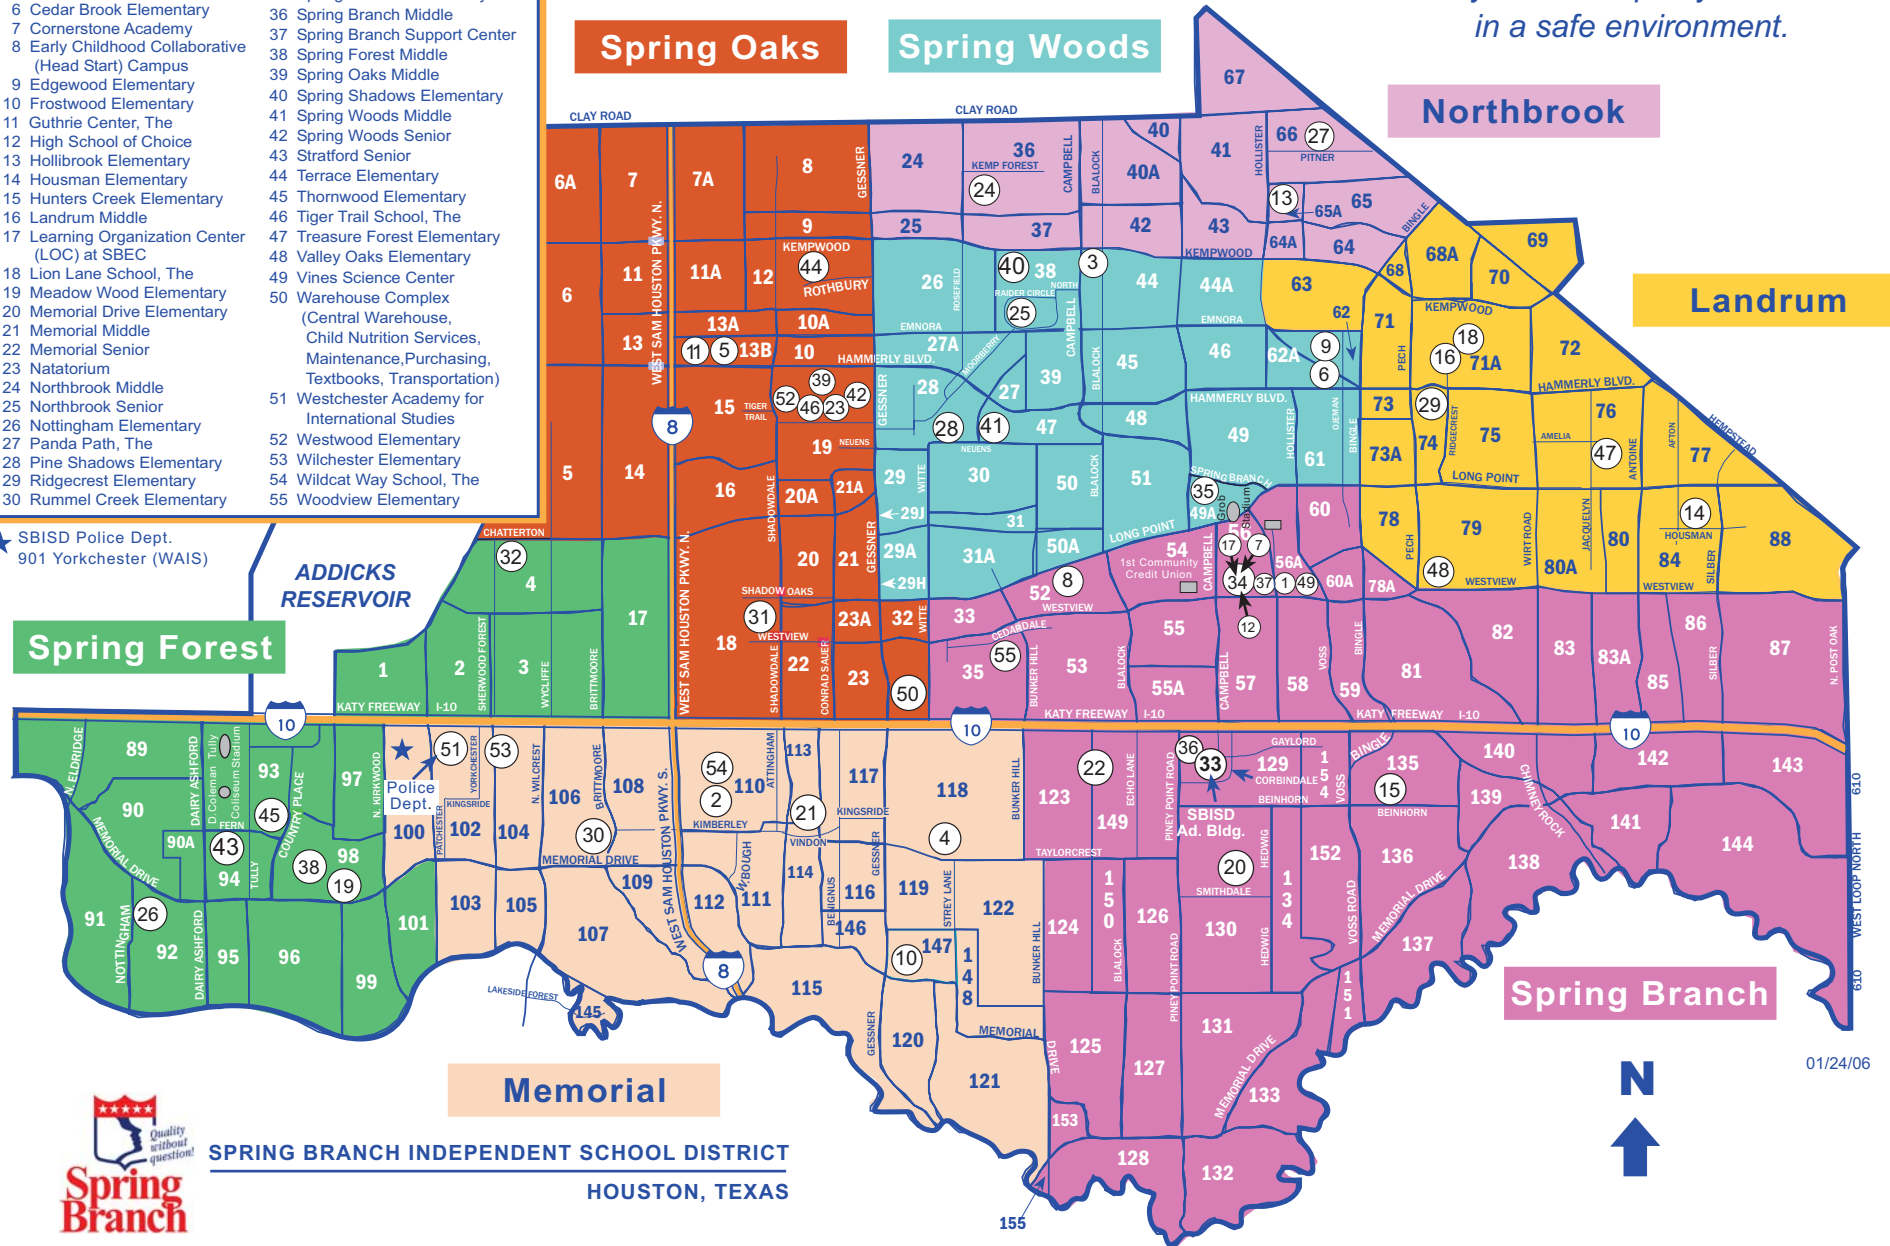

Middle School Boundaries

We are dedicated to providing every student a quality education in a safe environment.

MAP KEY Spring Branch Campus or Facilities Sites

- | | |
|---|--|
| 1 Bear Blvd. School, The | 31 Shadow Oaks Elementary |
| 2 Bendwood Campus | 32 Sherwood Elementary |
| 3 Buffalo Creek Elementary | 33 Spring Branch Administration |
| 4 Bunker Hill Elementary | 34 Spring Branch Education Center |
| 5 Career & Technology Ed. | 35 Spring Branch Elementary |
| 6 Cedar Brook Elementary | 36 Spring Branch Middle |
| 7 Cornerstone Academy | 37 Spring Branch Support Center |
| 8 Early Childhood Collaborative (Head Start) Campus | 38 Spring Forest Middle |
| 9 Edgewood Elementary | 39 Spring Oaks Middle |
| 10 Frostwood Elementary | 40 Spring Shadows Elementary |
| 11 Guthrie Center, The | 41 Spring Woods Middle |
| 12 High School of Choice | 42 Spring Woods Senior |
| 13 Hollibrook Elementary | 43 Stratford Senior |
| 14 Housman Elementary | 44 Terrace Elementary |
| 15 Hunters Creek Elementary | 45 Thomwood Elementary |
| 16 Landrum Middle | 46 Tiger Trail School, The |
| 17 Learning Organization Center (LOC) at SBEC | 47 Treasure Forest Elementary |
| 18 Lion Lane School, The | 48 Valley Oaks Elementary |
| 19 Meadow Wood Elementary | 49 Vines Science Center |
| 20 Memorial Drive Elementary | 50 Warehouse Complex (Central Warehouse, Child Nutrition Services, Maintenance, Purchasing, Textbooks, Transportation) |
| 21 Memorial Middle | 51 Westchester Academy for International Studies |
| 22 Memorial Senior | 52 Westwood Elementary |
| 23 Natorium | 53 Wilchester Elementary |
| 24 Northbrook Middle | 54 Wildcat Way School, The |
| 25 Northbrook Senior | 55 Woodview Elementary |
| 26 Nottingham Elementary | |
| 27 Panda Path, The | |
| 28 Pine Shadows Elementary | |
| 29 Ridgcrest Elementary | |
| 30 Rummel Creek Elementary | |

★ SBISD Police Dept.
901 Yorkchester (WAIS)

01/24/06

SPRING BRANCH INDEPENDENT SCHOOL DISTRICT
HOUSTON, TEXAS