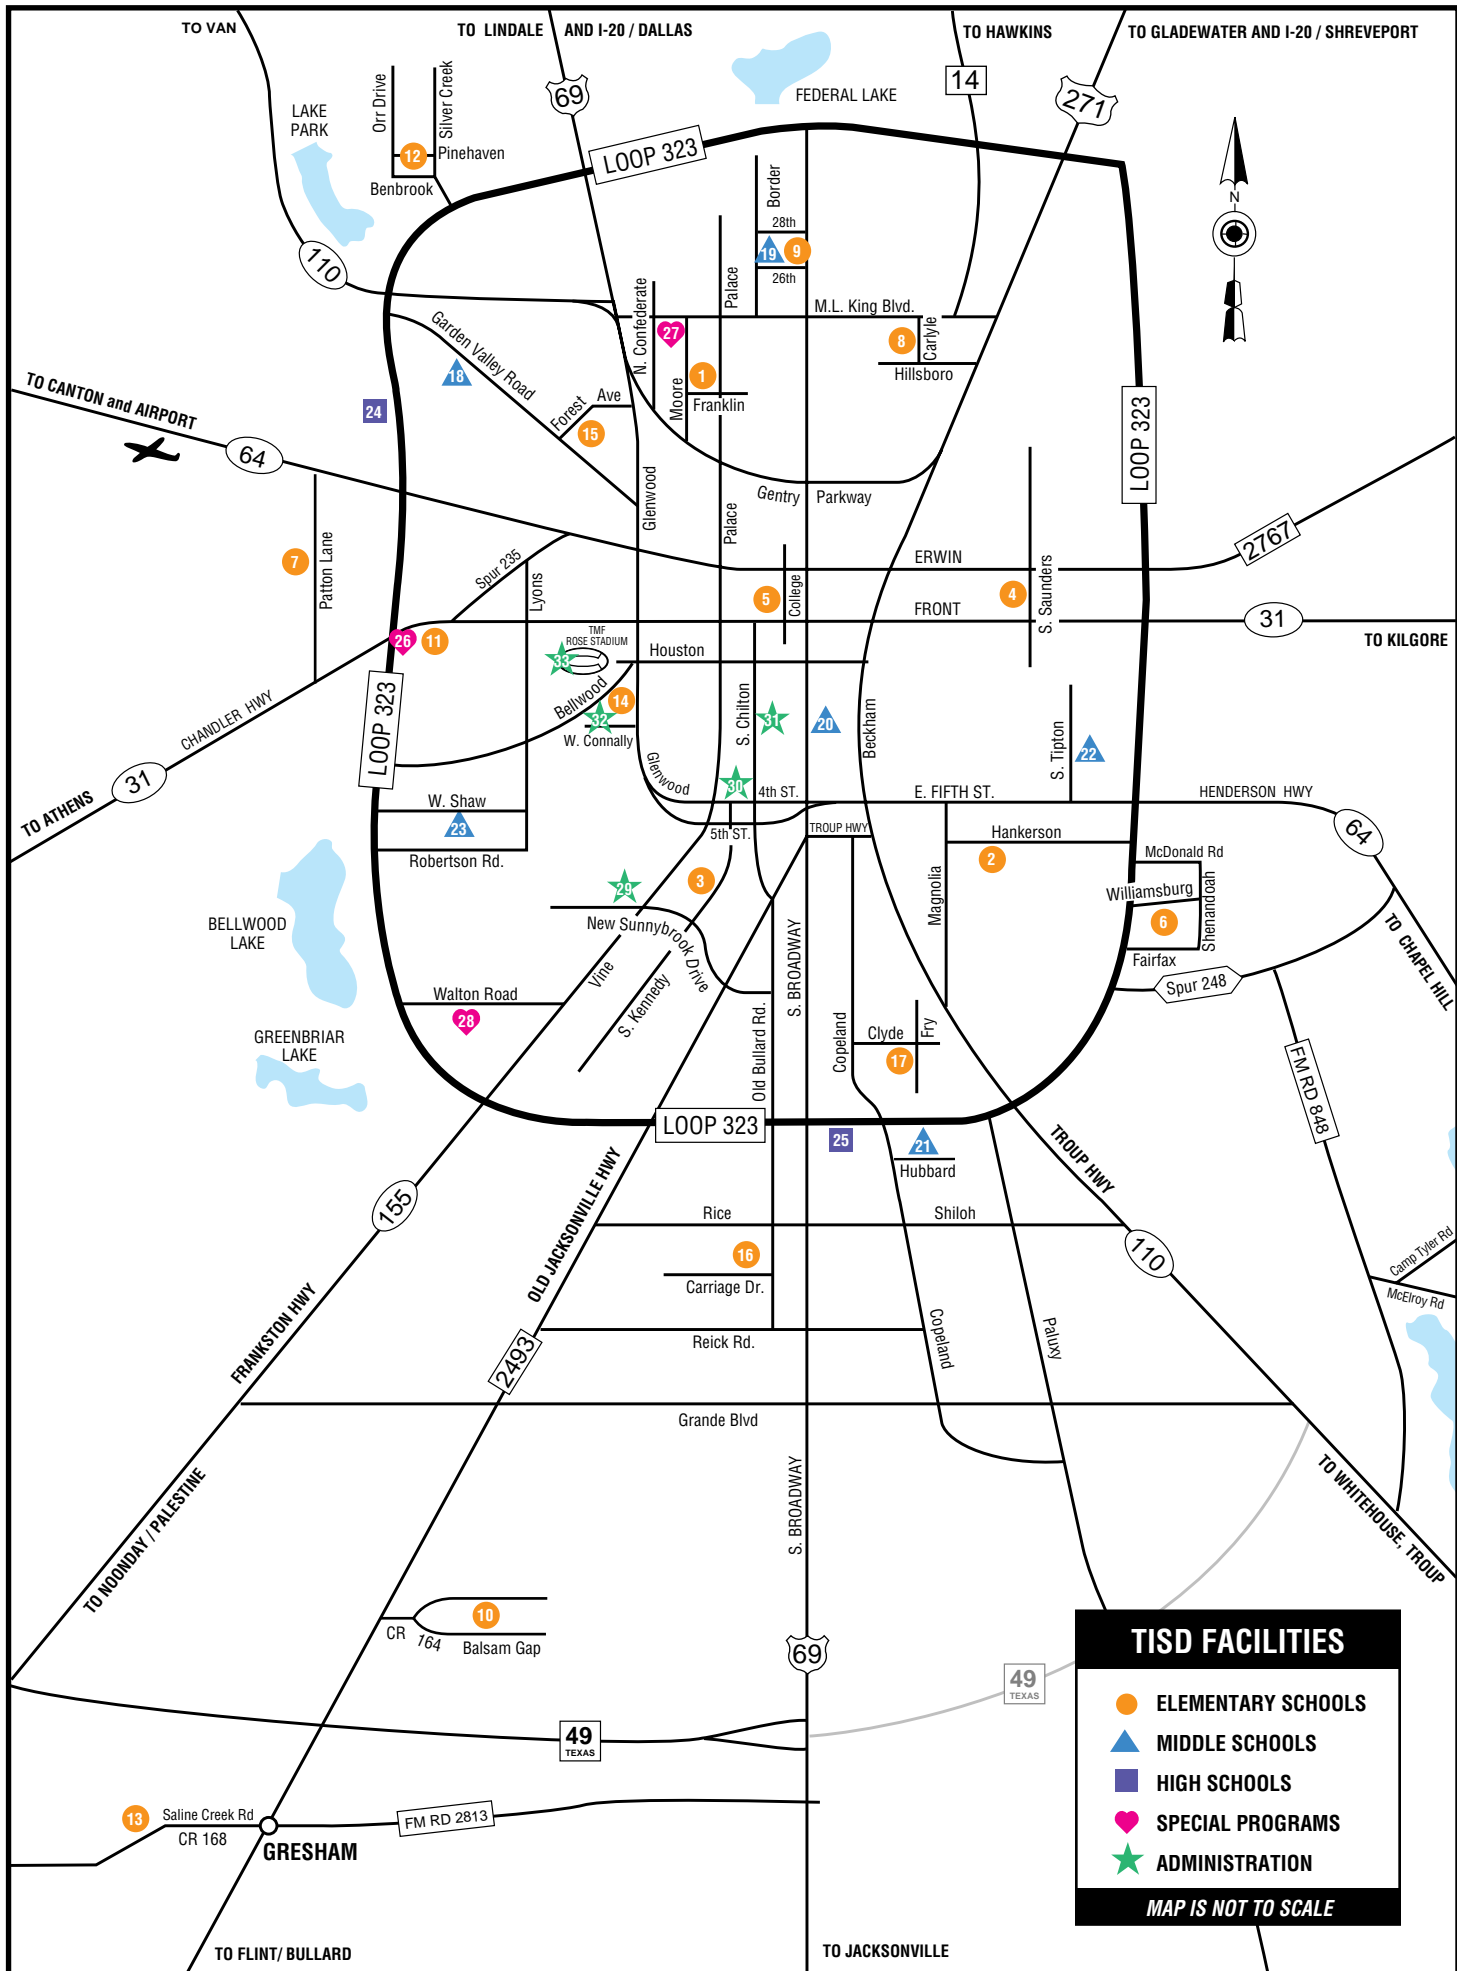

TISD FACILITIES

- ELEMENTARY SCHOOLS
- ▲ MIDDLE SCHOOLS
- HIGH SCHOOLS
- ♥ SPECIAL PROGRAMS
- ★ ADMINISTRATION

MAP IS NOT TO SCALE