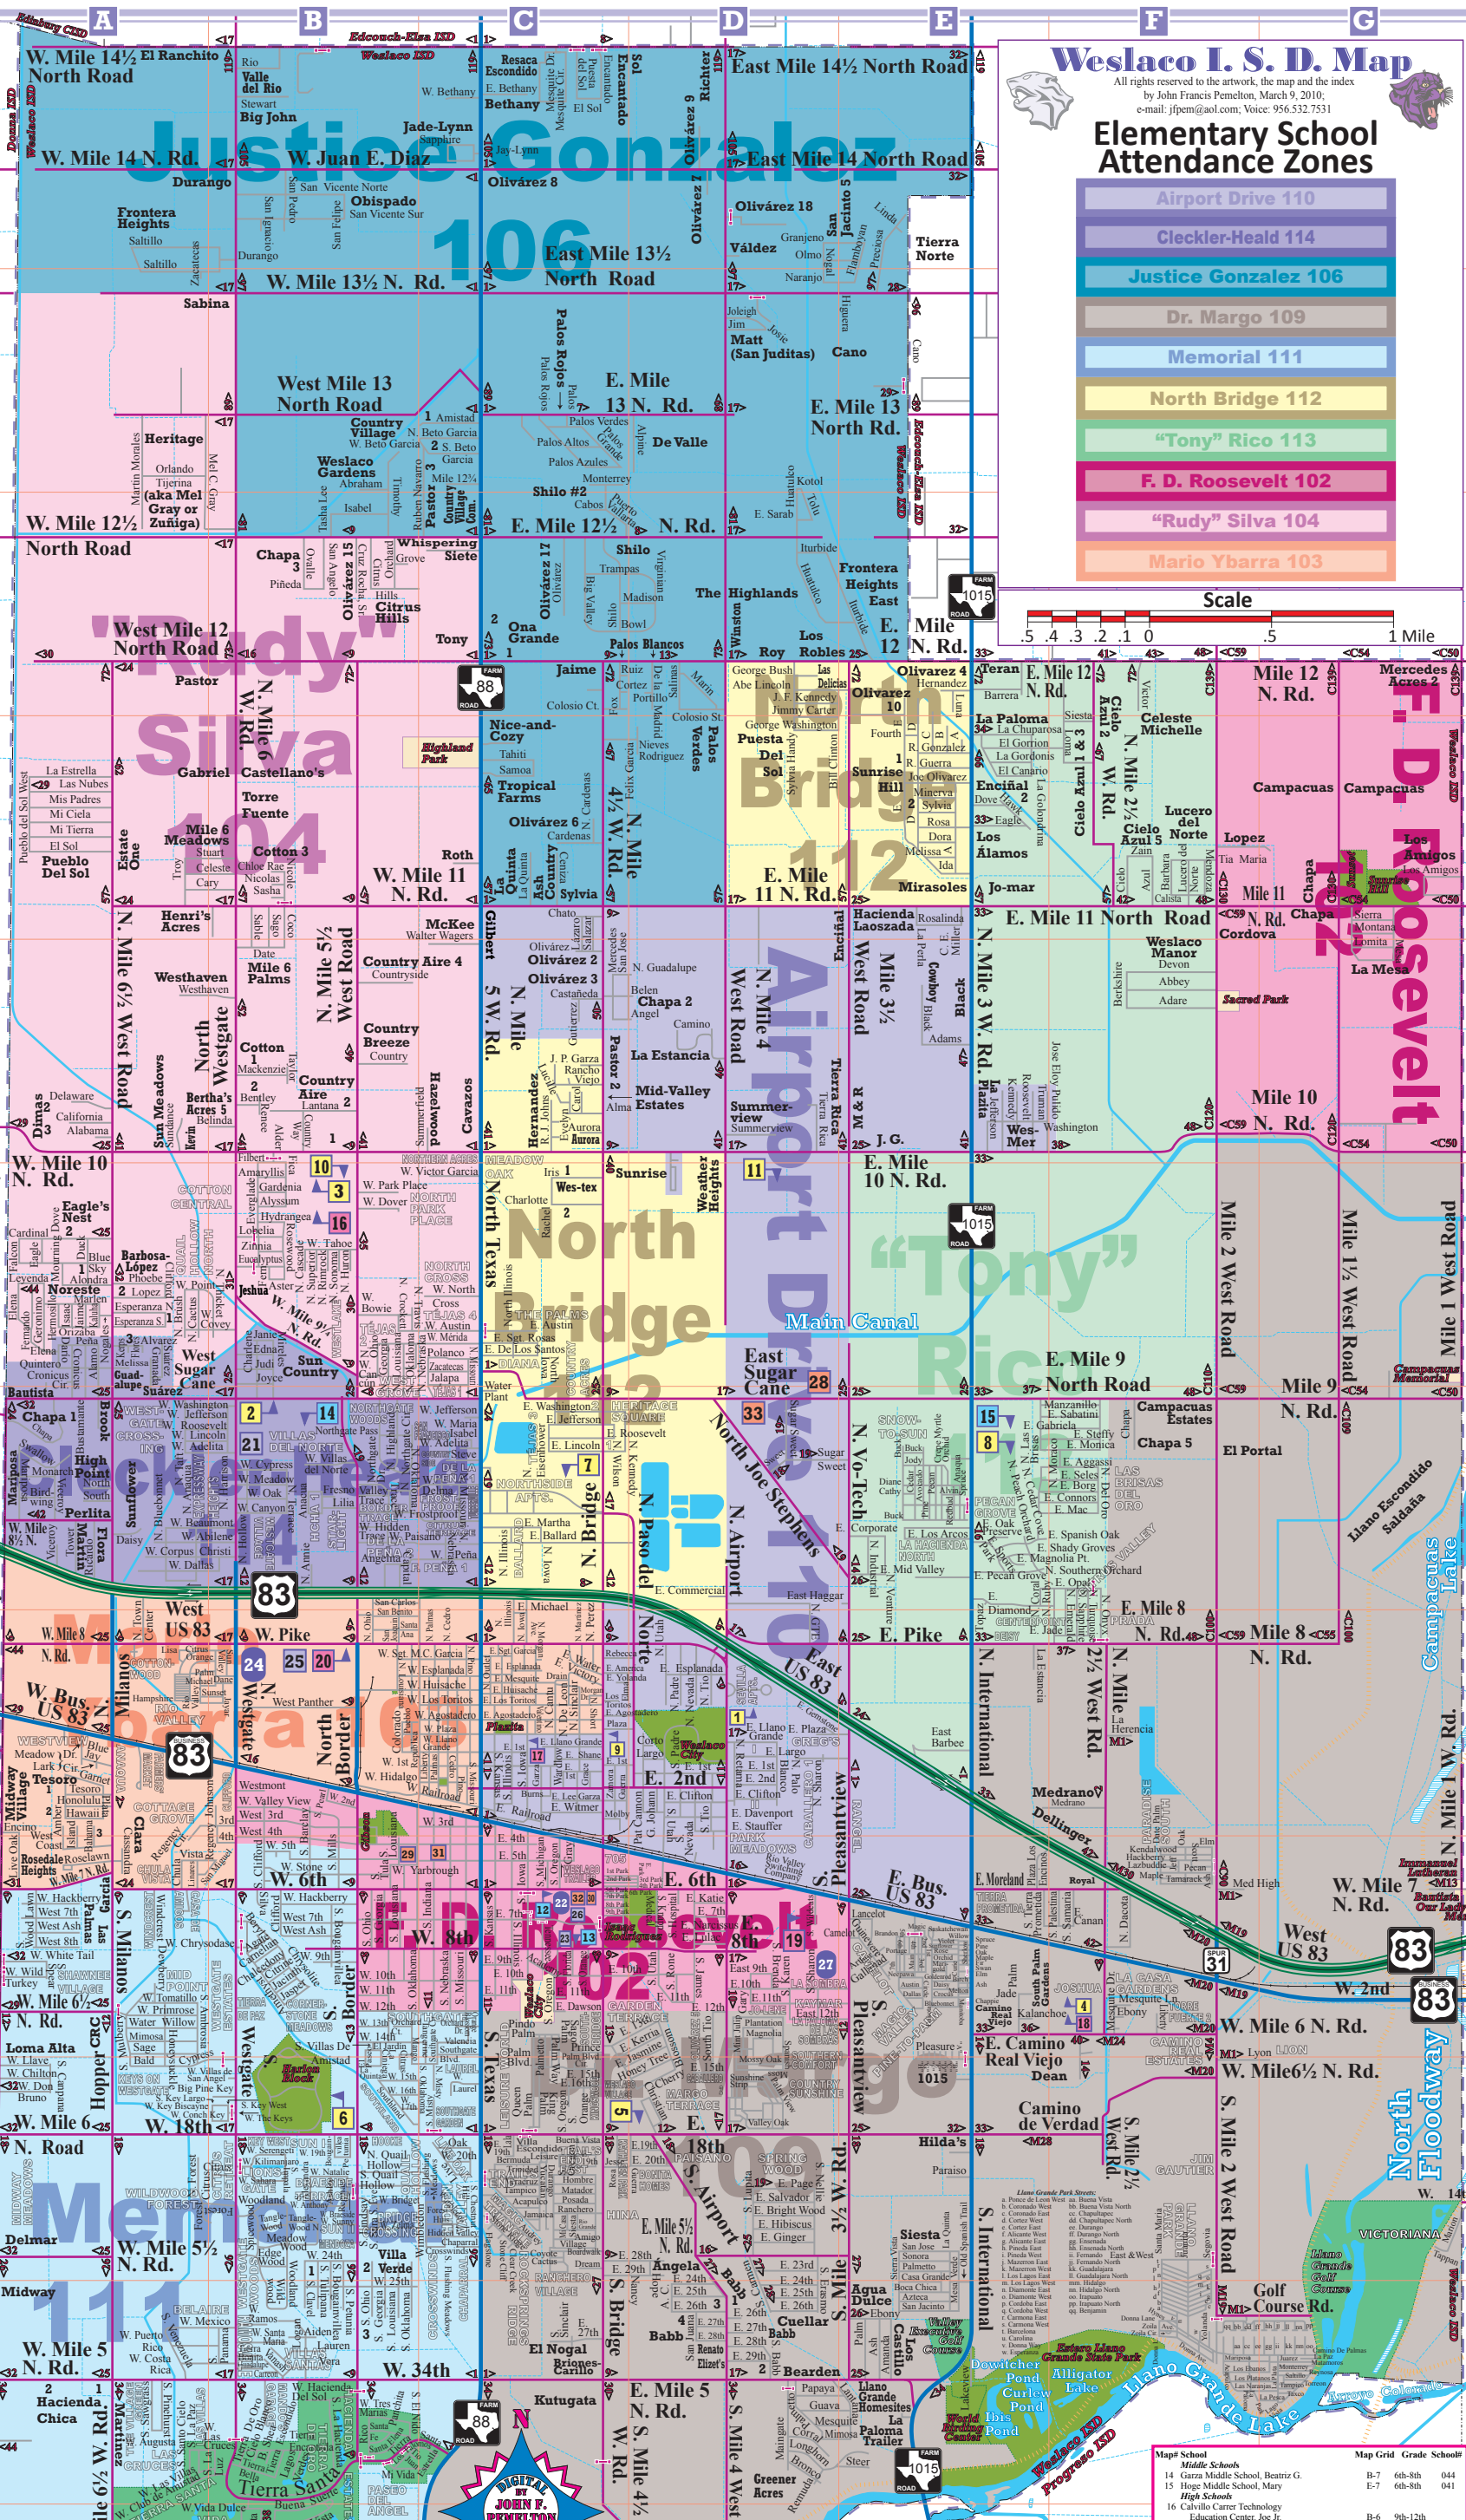

Weslaco I. S. D. Map

Elementary School Attendance Zones

- Airport Drive 110
- Cleckler-Heald 114
- **Justice Gonzalez 106**
- Dr. Margo 109
- Memorial 111
- North Bridge 112
- "Tony" Rico 113
- F. D. Roosevelt 102
- "Rudy" Silva 104
- Mario Ybarra 103

Scale

LEGEND

Created by John F. Pemelton; All Rights Reserved, March 9, 2010

City of Weslaco
Gated, Posted on Map = 100 Block

City of Mercedes
Subdivisions: Rural, Zero and Urban

Other ISD Lines
Primary: Solid line
Secondary: Dashed line
Expressway: Double line

Block Numbering:
▲ = Direction of Increase
▲ on Map = 100 Block
▲ = Weslaco Number
▲ = Mercedes Number
▲ = Hidalgo County Number

Map Symbols:
22 Office or Service
20 Student Center
13 High
11 Middle
1 Elementary
31 Stadium

Weslaco I. S. D. Facilities Index

Map#	School	Map Grid	Grade	School
1	Airport Drive Elementary School	D-8	PreK-5th	110
2	Cleckler-Heald Elementary School	B-7	PreK-5th	114
3	Gonzalez Elementary School, Justice Raul	B-6	PreK-5th	106
4	Guidance Center	F-9	PreK-5th	002
5	Margo Elementary School, Dr. R. E.	C-10	PreK-5th	109
6	Memorial Elementary School	B-10	PreK-5th	111
7	North Bridge Elementary School	C-7	PreK-5th	112
8	Rico Elementary School, A. N. "Tony"	E-7	PreK-5th	113
9	Roosevelt Elementary School, Franklin D.	CD-7	PreK-5th	102
10	Silva Elementary School, "Rudy" Silva	B-5, 6	PreK-5th	104
11	Ybarra Elementary School, Mario	C-8	PreK-5th	103
12	Central Middle School	C-9	6th-8th	043
13	Cueilar Middle School, Dr. Armando	C-9	6th-8th	042

Map# School

Map#	School	Map Grid	Grade	School
14	Garza Middle School, Beatriz G.	B-7	6th-8th	044
15	Holte Middle School, Mary	E-7	6th-8th	041
16	Vallejo Career Technology Education Center, Joe Jr.	B-6	9th-12th	008
17	Horton Alternative Education Center, Leoline	C-8	6th-12th	003
18	South Palm Gardens High School	F-9	9th-12th	003
19	East High School	D-9	9th-12th	006
20	Weslaco High School	B-8	9th-12th	001

Map# School

Map#	School	Map Grid	Grade	School
21	Abrego Agricultural Complex, Pete	B-7	C-9	
22	Barbee Field	C-9	C-9	
23	KWIS-IV	B-8	C-9	
24	Parham / Wildcat Field	B-8	C-9	
25	Sepulveda Athletic Complex, Daniel P.	B-8	C-9	
26	Weslaco Aquatic Center	B-9	C-9	
27	Weslaco East Field	C-9	C-9	
28	Agular Transportation Complex, Lorenzo III	CD-7	C-9	
29	Austin Complex, Stephen F.	C-9	C-9	
30	Energy Management Office	C-9	C-9	
31	WISD Administration Offices	C-9	C-9	
32	WISD Student Support Services-Advocacy Cntr.	C-9	C-9	
33	WISD Warehouse and Print Shop	D-7	C-9