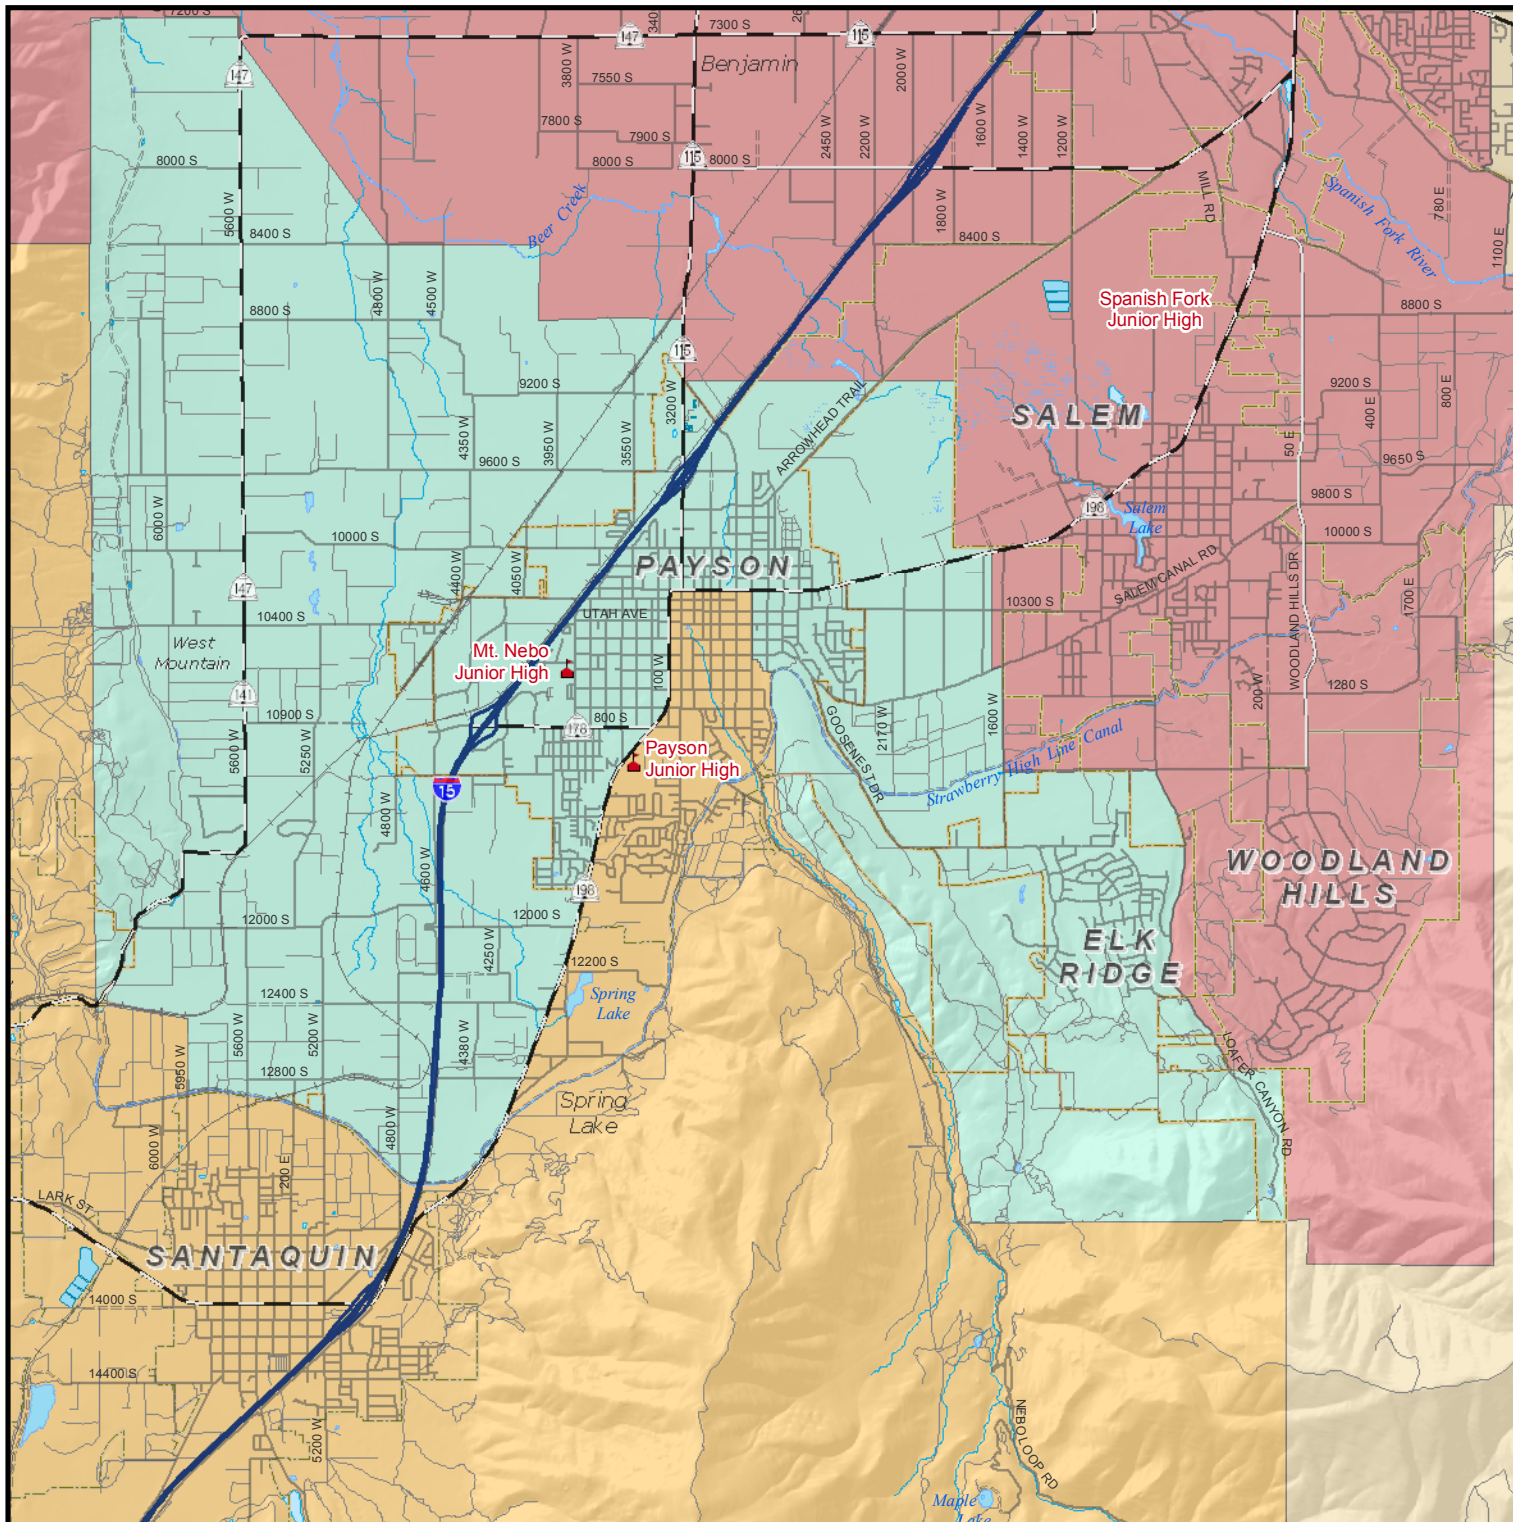

Nebo School District

Payson/Salem Junior High Schools

1:81,000

Legend

State Roads

- I-15
- US HWY/State Route
- Other FAE Route

Local Roads

- Paved
- Dirt Roads
- Gravel Roads
- Other Roads
- Railroads

Utah County Public Works - Mapping Division
 2855 South State Street, Provo, UT 84606
 (801) 851-8626
 printed on April 3, 2006
 produced by curtisw