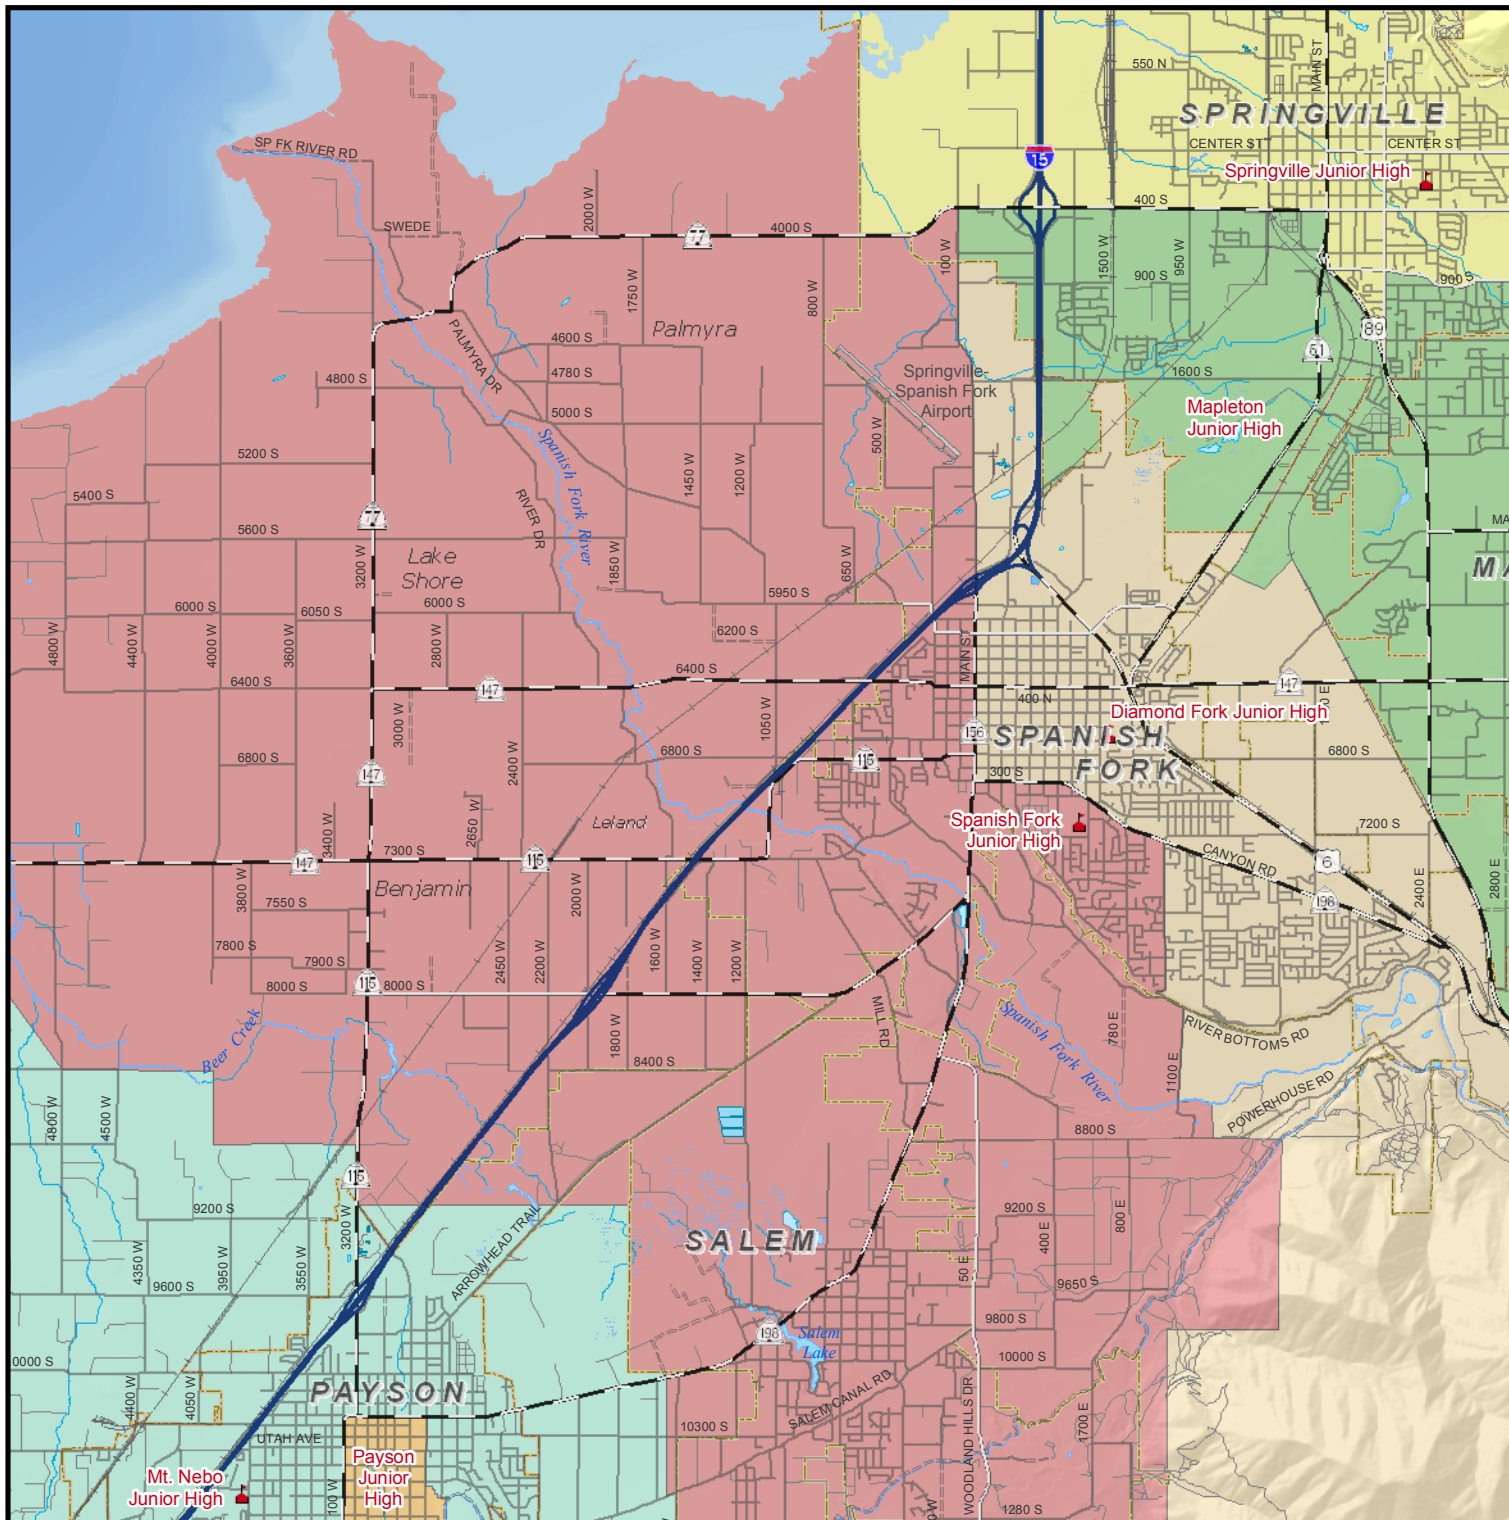

Nebo School District

Spanish Fork/Salem Junior High Schools

1:81,000

Legend

State Roads

- I-15
- US HWY/State Route
- Other FAE Route

Local Roads

- Paved
- Dirt Roads
- Gravel Roads
- Other Roads
- Railroads

Utah County Public Works - Mapping Division
 2855 South State Street, Provo, UT 84606
 (801) 851-8626
 printed on April 3, 2006
 produced by curtisw