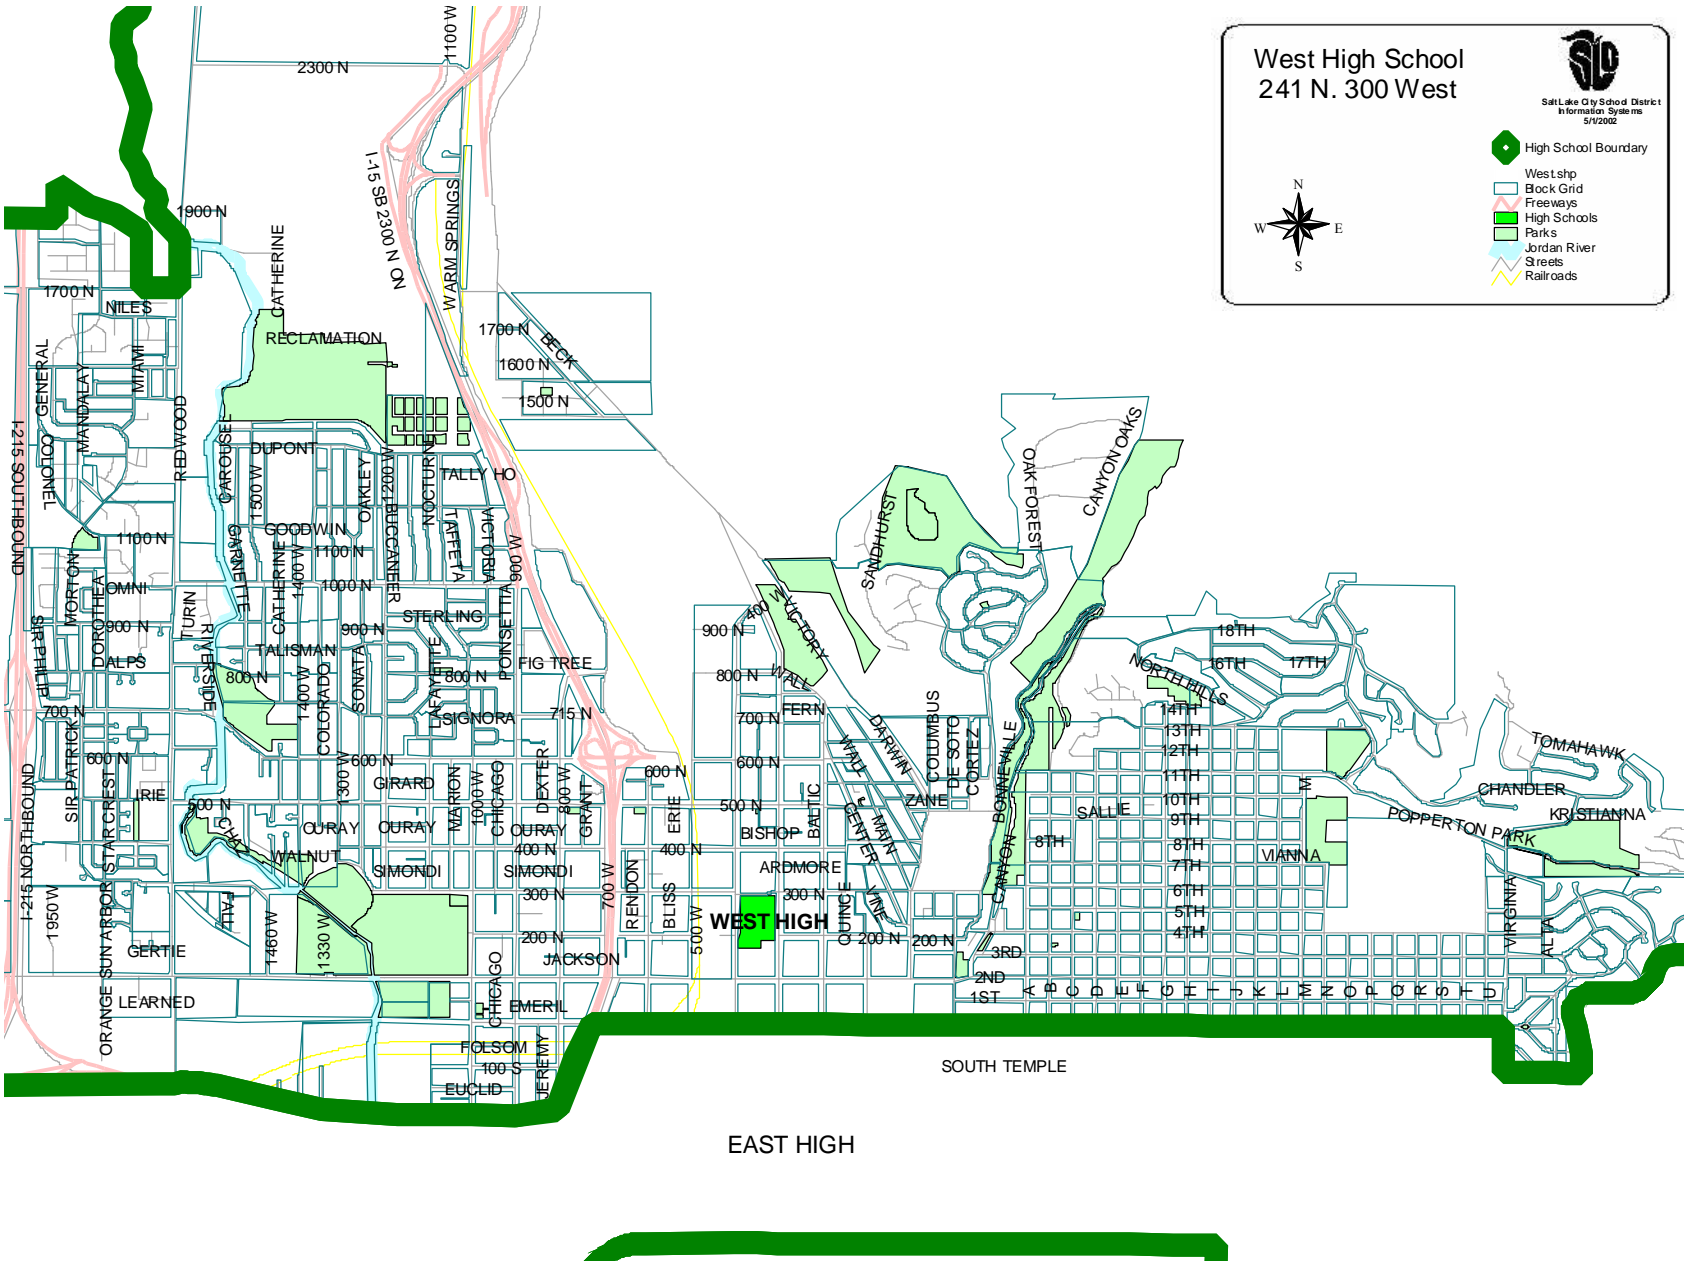

West High School
241 N. 300 West

- High School Boundary
- Westshp
- Block Grid
- Freeways
- High Schools
- Parks
- Jordan River
- Streets
- Railroads

EAST HIGH

SOUTH TEMPLE